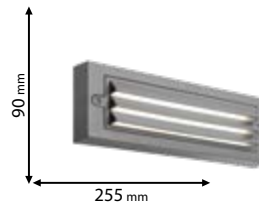

96GRFLED301/6GR

Type: LED wall lamp
Power: 6W
Lumens: 120lm
Efficiency: 20lm/W
Body colour: Grey
Material: UV resistant ABS + PC

UV resistant

96GRFLED302/6GR