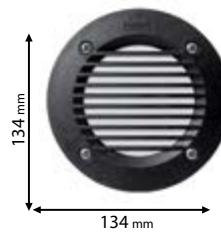

96LETI100GR/BL

Type: LED wall lamp
Lamp holder: GX53
Power: 3W
Lumens: 350lm
Efficiency: 117lm/W
Body colour: Black
Cut size: 96 mm
Material: Resin + Opal glass

UV resistant

LED warm WHITE 3000K neutral WHITE 4000K cold WHITE 6500K **SETTABLE** **A** **A** **A** **E**

96LETI100EL/BL