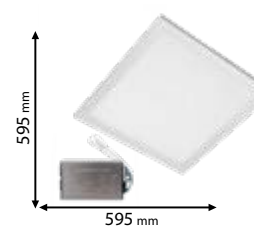

Type: Square LED panel
Power: 30W
Lumens: 4200lm
Efficiency: 140lm/W
Emergency time: max.3h
Body colour: White
Material: Iron + PS
Mounting: Recessed
Height: 35 mm

IP40

~230V
Ra≥80
EMC

Scan QR code for 3D models, IES files & price.