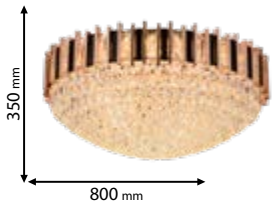

Lamps
Not Included

22xE14

955VICTORIA22

Type: Ceiling lamp
Body colour: Gold & Black
Crystal index: K9
Material: Metal + Crystal
Max.: 22x40W

Lamps
Not Included

13xE14

955VICTORIA14

Type: Ceiling lamp
Body colour: Gold & Black
Crystal index: K9
Material: Metal + Crystal
Max.: 13x40W