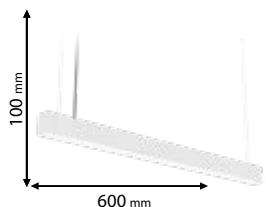

Type: LED profile
Power: 24W
Lumens: 2400lm
Efficiency: 100lm/W
Body colour: White
Mounting: Surface/Hanging
Material: Aluminum + PC

warm WHITE 3000K **99POM1505030/WH**

neutral WHITE 4000K **99POM1505040/WH**