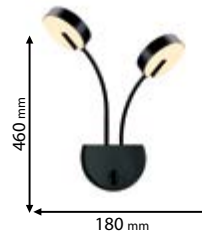

955SENSO1T

Type: Table lamp
Power: 8.5W
Lumens: 588lm
Body colour: Matte black
Material: Aluminum + Iron + Acrylic

5 YEARS TOTAL WARRANTY
+ 3 standard
2 extended

IP40

~230V

SMD
2835

>15000

Ra≥80