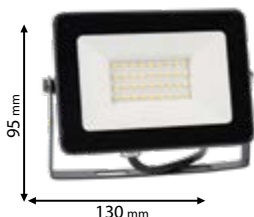

5 YEARS TOTAL WARRANTY
+ 3 standard
2 extended

IP65

~230V

LED
SMD

20000h

Ra>70

EMC

Scan QR code for 3D models, IES files & price.