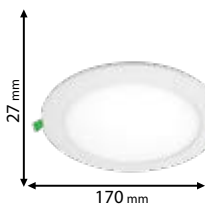

Type: LED panel*
Power: 10W
Lumens: 770lm
Efficiency: 77lm/W
Body colour: White
Cut size: 150-160 mm
Material: Polycarbonate

*Dimmable with:
DALI driver
cat.No:
99DALI1240042

LED cold WHITE 6500K 120° DALI F