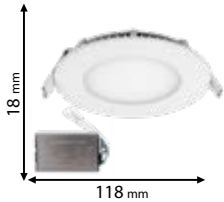

ROUND LED PANELS STELLAR IP40 WITH EMERGENCY DRIVER 3-50W

2 YEAR TOTAL WARRANTY
2 standard+0 extended

99XLED610E

Type: Round LED panel
Power: 6W
Lumens: 330lm
Efficiency: 55lm/W
Emergency time: ≥3h
Body colour: White
Cut size: 100 mm
Material: Aluminum

IP40