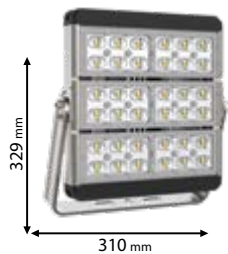

Type: LED Floodlight
Power: 150W
Lumens: 18000lm
Efficiency: 120lm/W
Surge Protection: 10kV
Body colour: Black & Grey
Material: Aluminum +
Engineering plastic cover