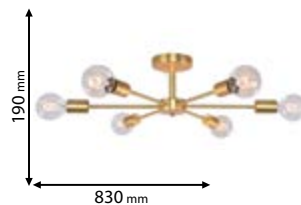

Type: Chandelier
Body colour: Gold
Material: Metal
Max.: 6x40W

Lamps Not Included 3xE27

955ROXIE3/GD