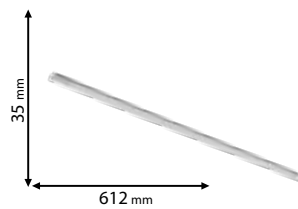

Type: LED fixture with LED tube
T8 Stellar
Power: 9W
Lumens: 630lm
Efficiency: 70lm/W
Body colour: White
Mounting: Surface
Material: Aluminum + PC

2 YEARS TOTAL WARRANTY
+ 2 standard
0 extended

IP21

~230V

G13

Ra≥80

EMC

RoHS COMPLIANT

CE

Scan QR code for 3D models,
IES files & price.