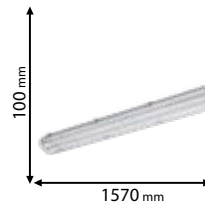

Type: Empty fixture BELLA for single ended LED tubes T8
LED tube size: 2x1500mm
Body colour: Grey
Material: PC
Reflector: steel white

IP65

~230V

RoHS COMPLIANT

CE

Scan QR code for 3D models, IES files & price.