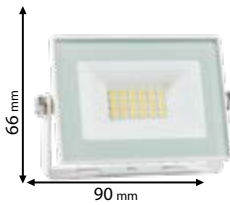

Type: LED Floodlight
Power: 10W
Lumens: 900lm
Efficiency: 90lm/W
Body colour: White
Material: Plastic+Aluminum
LED driver: Mounted in the body

warm WHITE 3000K **98VEGA20WW/WH**

neutral WHITE 4000K **98VEGA20SLIM/WH**