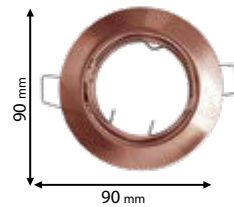

Type: Movable round downlight
Body colour: Bronze
Material: Powder coated steel
Height: 28 mm
Cut size: 67 mm
Max.: 8W

Lamps Not Included

9251R/RG

Type: Movable round downlight
Body colour: Rose Gold
Material: Powder coated steel
Height: 28 mm
Cut size: 67 mm
Max.: 8W