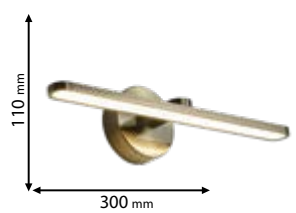

PICTURE LIGHTING FIXTURES

LED **warm WHITE** 3000K
99LPL094WW/GBR
neutral WHITE 4000K
99LPL094/GBR

Type: LED picture light
Power: 9.4W
Lumens: 610lm
Efficiency: 65lm/W
Body colour: Green bronze
Material: Iron + Aluminum + Acrylic

LED **warm WHITE** 3000K
99LPL094WW/ABR
neutral WHITE 4000K
99LPL094/ABR