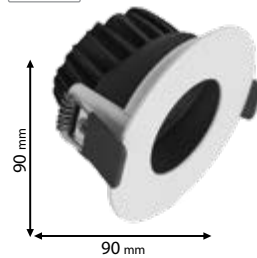

92M6210W366255

Type: Deep square spotlight*
Power: 13W
Lumens: 1560lm
Efficiency: 120lm/W
Body colour: White
Cut size: Ø83 mm
Height: 54 mm
Material: Aluminum + PC

92M6215W366255

Type: Deep round spotlight*
Power: 18W
Lumens: 2160lm
Efficiency: 120lm/W
Body colour: White
Cut size: Ø83 mm
Height: 54 mm
Material: Aluminum + PC