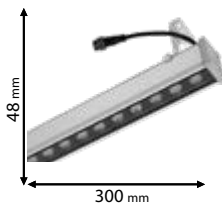

98FLARE09/W

Type: LED Wall Wash
Power: 9W
Lumens: 765lm
Efficiency: 85lm/W
Body Colour: Silver
Width: 40 mm
Material: Aluminum + Glass
Mounting: Surface
LED Chip: SMD 3030

LED neutral WHITE 4000K Δ 45° **F**