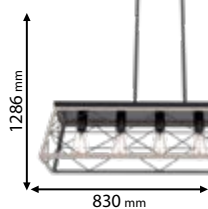

Type: Pendant lamp
Body colour: Matt black & White
Material: Metal
Max.: 5x40W

Lamps
Not Included

955EMMA3P/BL