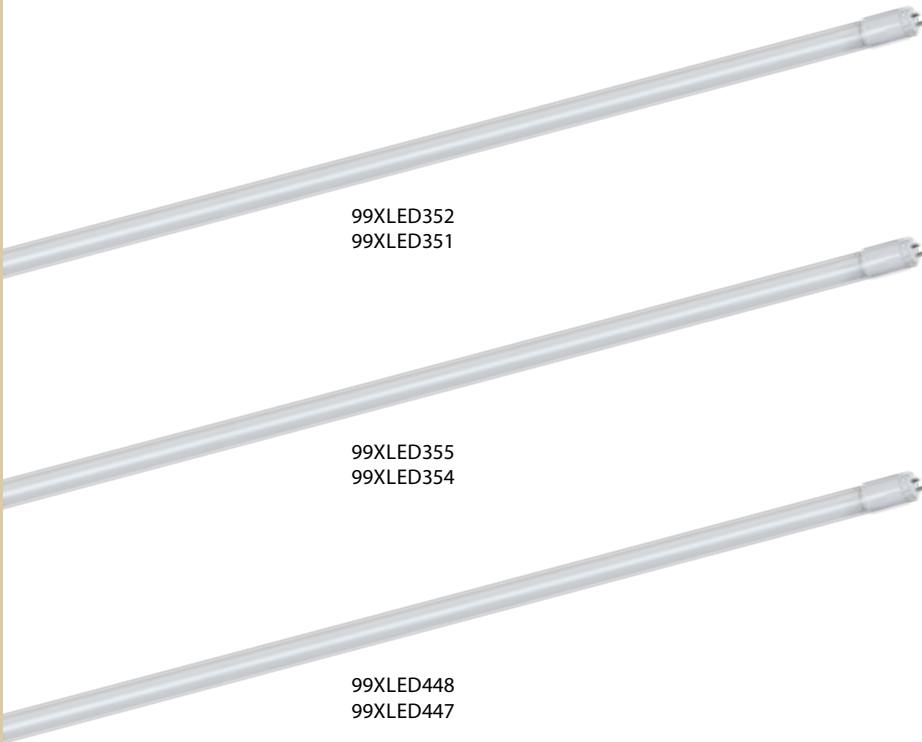

Application: supermarket, shelves, freezer stores, department stores counters.

99LED960M
99LED962M

99LED963F
99LED965F

99LED966B
99LED968B

Scan QR code for 3D models, IES files & price.

99XLED352
99XLED351