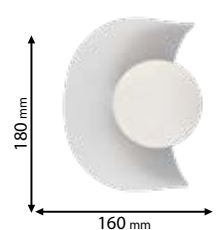

Lamps
Not Included

955BRENDA1T/BL

Type: Table lamp
Body colour: Black
Material: Metal + Glass
Max.: 11W

Lamps
Not Included

955BRENDA1/WH

Type: Wall lamp
Body colour: White & Grey
Lampshade Colour: Outside Grey, Inside White
Material: Metal + Glass
Max.: 11W