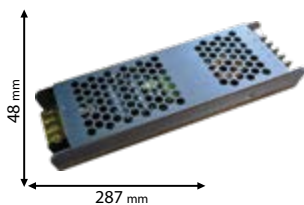

Type: 12V DC Dimmable Driver Slim Series
Power: 200W
Input Voltage: 176-264V AC/ 50-60Hz
Output Voltage: 12V DC
Output Current: 8.3A
Height: 30mm
* 0-10V signal Dimming & AC Thyristor Dimming

Download from www.elmarkholding.eu or for mobile from