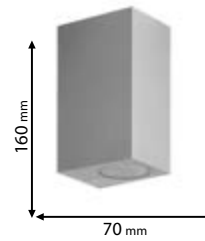

Type: Facade lighting
Body colour: Grey
Light direction: up & down
Material: UV resistant ABS + PC
Max.: 2x8W

UV resistant

Lamps Not Included 1xGU10

96GRF320/BL