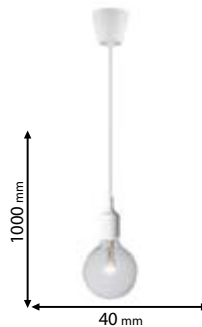

Type: Pendant lamp
Body colour: Black
Material: Silicon
Max.: 40W

Lamps Not Included

955SAILOR16/WH

Type: Pendant lamp
Body colour: White
Material: Silicon
Max.: 40W

Lamps Not Included

955SAILOR16/R

Type: Pendant lamp
Body colour: Red
Material: Silicon
Max.: 40W