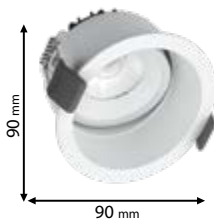

Type: Deep round spotlight*
Power: 18W
Lumens: 2160lm
Efficiency: 120lm/W
Body colour: White
Cut size: Ø83 mm
Height: 68 mm
Material: Aluminum + PC

LED neutral WHITE 4000K Δ 60° **E**

92M6210W606020

Type: Deep round spotlight*
Power: 13W
Lumens: 1430lm
Efficiency: 110lm/W
Body colour: White
Cut size: Ø83 mm
Height: 68 mm
Material: Aluminum + PC