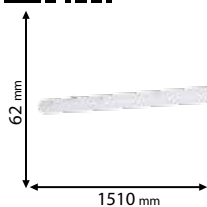

Type: LED fixture with clips and cable gland
Power: 54W
Lumens: 4860lm
Efficiency: 90lm/W
Body colour: Grey
Material: PC

2 YEARS TOTAL WARRANTY
+ 2 standard
0 extended

IP65

~230V

SMD 2835

>10000

15000h

Ra>80

EMC

Scan QR code for 3D models, IES files & price.