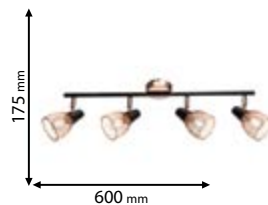

955AMBIX4

Type: Ceiling spot lamp
Body colour: Black & Copper
Material: Metal
Max.: 4x40W

Lamps
Not Included

2xE14