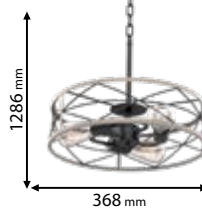

Lamps
Not Included

955EMMA3P/BL

Type: Pendant lamp
Body colour: Matt black & White
Material: Metal
Max.: 3x40W

Scan QR code for 3D models, IES files & price.

Recommended bulb

E27

page 727

ELMARK
The Brand of Electricity