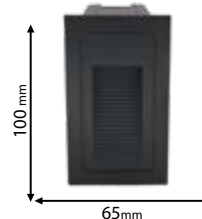

warm WHITE 3000K
neutral WHITE 4000K
96GRFLED012WW
96GRFLED012