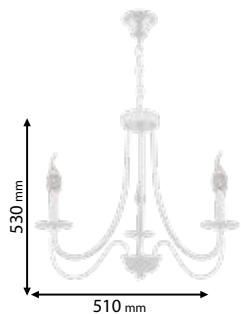

Recommended bulb

E14

page 733

ELMARK
The Brand of Electricity

Click on the image
& view the price

5 YEARS TOTAL WARRANTY
+ 3 standard
2 extended

IP20

~230V

RoHS

CE

Lamps
Not Included

955ANGELA3/WH

Type: Chandelier
Body colour: White
Material: Metal
Max.: 3x40W

Lamps
Not Included

955ANGELA1W/WH

Type: Wall lamp
Body colour: White
Material: Metal
Max.: 40W

Scan QR code for 3D models,
IES files & price.

Download from www.elmarkholding.eu or for mobile from

or