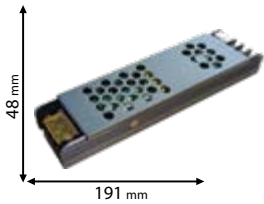

Click on the image
& view the price

CONSTANT VOLTAGE DIMMABLE DRIVER 12V DC FOR LED STRIPS

99SETDC60IP20SD

Type: 12V DC Dimmable Driver Slim Series
Power: 60W
Input Voltage: 176-264V AC/ 50-60Hz
Output Volatge: 12V DC
Output Current: 5A
Height: 30mm
* 0-10V signal Dimming & AC Thyristor Dimming

99SETDC120IP20SD

Type: 12V DC Dimmable Driver Slim Series
Power: 120W
Input Voltage: 176-264V AC/ 50-60Hz
Output Volatge: 12V DC
Output Current: 10A
Height: 30mm
* 0-10V signal Dimming & AC Thyristor Dimming

99SETDC200IP20SD

Type: 12V DC Dimmable Driver Slim Series
Power: 200W
Input Voltage: 176-264V AC/ 50-60Hz
Output Volatge: 12V DC
Output Current: 16.7A
Height: 30mm
* 0-10V signal Dimming & AC Thyristor Dimming

LAMPS | POWER SUPPLIES

3 YEARS TOTAL WARRANTY
+ 3 standard
0 extended

- IP20
- 12V DC
- RoHS
- EMC
- CE

Scan QR code for 3D models, IES files & price.