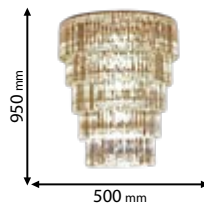

955BLESSY19

Type: Chandelier 5 sections
Body colour: Chrome
Crystal index: K9
Material: Metal + Crystal
Max.: 19x40W

Scan QR code for 3D models,
IES files & price.