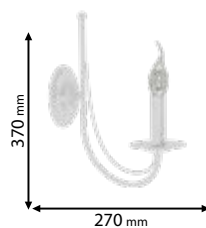

Lamps
Not Included

955ANGELA1W/WH

Type: Wall lamp
Body colour: White
Material: Metal
Max.: 40W