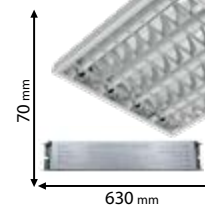

neutral WHITE 4000K **9LBM260LEDWE**

cold WHITE 6400K **9LBM260LEDCWE**

Type: LED fixture with LED tubes T8 Stellar
Power: 2x9W
Emergency power: 1x9W
Lumens: 1170lm
Efficiency: 65lm/W
Emergency time: max.3h
Body colour: White
Material: Steel + Aluminum
Mounting: Recessed

neutral WHITE 4000K **9LBM460LEDWE**

cold WHITE 6400K **9LBM460LEDCWE**

Type: Square LED fixture with LED tubes T8 Stellar
Power: 4x9W
Emergency power: 2x9W
Lumens: 2340lm
Efficiency: 65lm/W
Emergency time: max.3h
Body colour: White
Material: Steel + Aluminum
Mounting: Recessed

LIGHTING FIXTURE ELMARK WITH LED TUBES, RECESSED MOUNTING WITH EMERGENCY DRIVER 3-20W, IP65

3 YEAR TOTAL WARRANTY
3 standard+0 extended