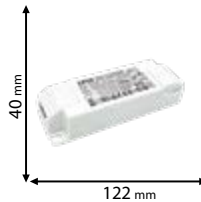

99DALI2050042

Type: DALI Constant Current LED Driver
Power: 20W
Input voltage: 198-264V AC
Output voltage: 9-42V
Output current: from 250 till 500mA via
DIP Switch in Steps of 50mA
Dimming Depth: 0.1%
Application: for Decorative, Indoor,
Commercial, Residential Lighting
Height: 25mm

* DALI + Push Dimming Functions