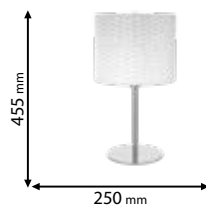

Type: Floor lamp
Body colour: White & Chrome
Material: Iron + Fabric + Acrylic
Max.: 40W

Lamps
Not Included

955INES1T

Type: Table lamp
Body colour: White & Chrome
Material: Iron + Fabric + Acrylic
Max.: 40W