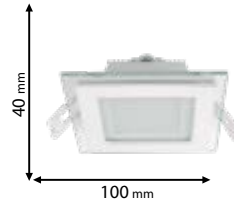

Type: Square LED panel*
Power: 18W
Lumens: 1440lm
Efficiency: 80lm/W
Body colour: White
Cut size: 180 mm
Material: Aluminum + Glass