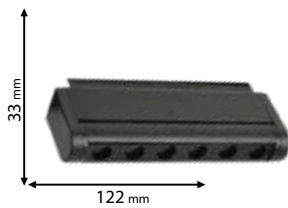

Click on the image
& view the price

ULTRA SLIM MAGNETIC LED LIGHTS, EL-US03 | EL-US04 SERIES

3 YEARS TOTAL WARRANTY
+ 3 standard
0 extended

warm WHITE
3000K
neutral WHITE
4000K

93US030630/BL

93US030640/BL

Type: Ultra Slim Folding Magnetic Linear LED Light | EL-US03
Power: 6W
Lumens: 3000K: 380lm;
4000K: 400lm
Efficiency: 67lm/W
LED chip: Osram
Driver: Non-flicker
Body colour: Black
Material: Metal
Height: 700mm

warm WHITE
3000K
neutral WHITE
4000K

93US030630/WH

93US030640/WH

Type: Ultra slim magnetic linear LED light | EL-US03
Power: 6W
Lumens: 3000K: 400lm;
4000K: 420lm
Efficiency: 70lm/W
LED chip: Osram
Driver: Non-flicker
Body colour: White
Material: Metal
Height: 700mm

warm WHITE
3000K
neutral WHITE
4000K

93US041230/BL

93US041240/BL

Type: Ultra Slim Folding Magnetic Linear LED Light | EL-US04
Power: 12W
Lumens: 3000K: 880lm;
4000K: 890lm
Efficiency: 74lm/W
LED chip: Osram
Driver: Non-flicker
Body colour: Black
Material: Metal
Height: 700mm

warm WHITE
3000K
neutral WHITE
4000K

93US041230/WH

93US041240/WH

Type: Ultra Slim Folding Magnetic Linear LED Light | EL-US04
Power: 12W
Lumens: 3000K: 890lm;
4000K: 930lm
Efficiency: 74lm/W
LED chip: Osram
Driver: Non-flicker
Body colour: White
Material: Metal
Height: 700mm

Scan QR code for 3D models,
IES files & price.