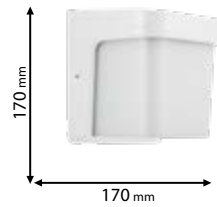

95WL315/WH

Type: Wall lamp
Body colour: White
Material: UV resistant ABS+ PC
Max.: 40W

UV resistant

3 YEARS TOTAL WARRANTY
+ 2 standard
+ 1 extended

IP65

~230V

RoHS COMPLIANT

CE

Scan QR code for 3D models, IES files & price.

Download ELMARK BUSINESS APP

from www.elmarkholding.eu or for mobile from

or