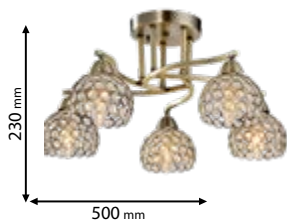

Type: Chandelier
Body colour: Antique brass
Material: Metal + Crystal
Max.: 5x40W

Lamps Not Included  3x E14

955LIZA3/AB

Type: Chandelier
Body colour: Antique brass
Material: Metal + Crystal
Max.: 3x40W

Lamps Not Included  1x E14