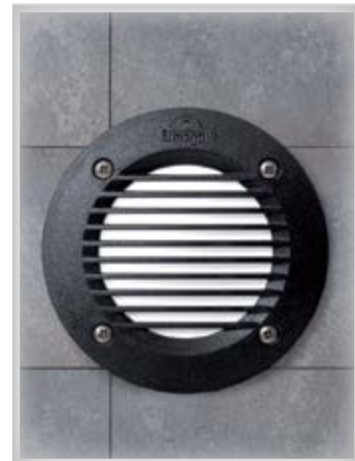

Click on the image
& view the price

RECESSED WALL LAMPS, IP66

5 YEARS TOTAL WARRANTY
+ 3 standard
2 extended

IP66

~230V

SMD 2835

>15000

Ra≥80

EMC

Scan QR code for 3D models,
IES files & price.

544

LED warm WHITE 3000K neutral WHITE 4000K cold WHITE 6500K **SETTABLE** **A** **A** **A** **E**

96LETI100/BL

Type: LED wall lamp
Lamp holder: GX53
Power: 3W
Lumens: 350lm
Efficiency: 117lm/W
Body colour: Black
Cut size: 96 mm
Material: Resin + Opal glass

UV resistant

LED warm WHITE 3000K neutral WHITE 4000K cold WHITE 6500K **SETTABLE** **A** **A** **A** **E**

96LETI100GR/BL

Type: LED wall lamp
Lamp holder: GX53
Power: 3W
Lumens: 350lm
Efficiency: 117lm/W
Body colour: Black
Cut size: 96 mm
Material: Resin + Opal glass

UV resistant

LED warm WHITE 3000K neutral WHITE 4000K cold WHITE 6500K **SETTABLE** **A** **A** **A** **E**

96LETI100EL/BL

Type: LED wall lamp
Lamp holder: GX53
Power: 3W
Lumens: 350lm
Efficiency: 117lm/W
Body colour: Black
Cut size: 96 mm
Material: Resin + Opal glass

UV resistant