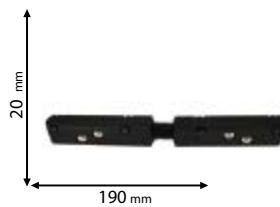

Type: I-connector for all types magnetic track rails
Body colour: Black
Mounting: In magnetic rail
Cable length: 0.5 m