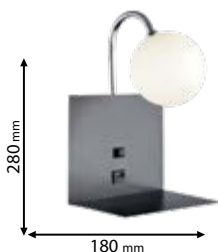

Type: Wall lamp
Body colour: Black
Material: Metal + Glass
Max.: 11W

Lamps
Not Included

955BETTY1W/WH