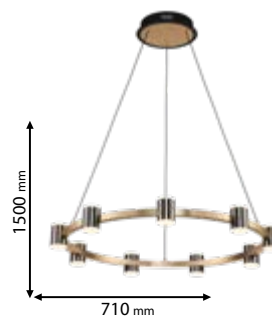

Type: Chandelier
Power: 72W
Lumens: 4600lm
Body colour: Black &
Brushed light gold
Material: Metal + Aluminum +
Acrylic PC