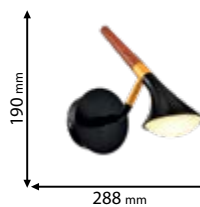

955DUNCAN1T

Type: Table lamp
Power: 5W
Lumens: 350lm
Body colour: Matte black & Wood
Material: Aluminum + Iron + PC