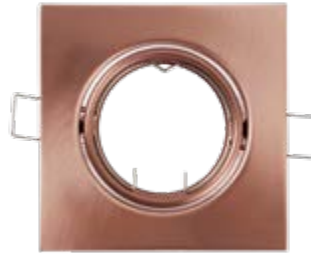

9251S/RG

Click on the image & view the price