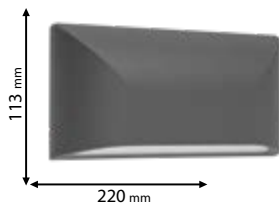

WALL LAMPS, IP65

96GRFLED05/DGR

Type: LED wall lamp
Power: 6W
Lumens: 480lm
Efficiency: 80lm/W
Body colour: Dark grey
Material: ABS + PVC