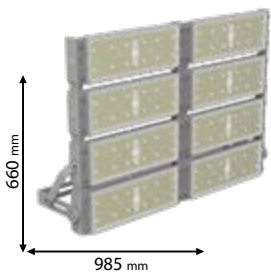

STADIUM FLOODLIGHTS MARS SERIES, IP65

98MARS160090CW

Type: LED Floodlight
Power: 1600W
Lumens: 224000lm
Efficiency: 140lm/W
Surge Protection: 6kV
Driver: Phillips
Body colour: Grey
Material: Aluminum + PC

98MARS160030CW

Type: LED Floodlight
Power: 1600W
Lumens: 224000lm
Efficiency: 140lm/W
Surge Protection: 6kV
Driver: Phillips
Body colour: Grey
Material: Aluminum + PC

98MARS160060CW

Type: LED Floodlight
Power: 1600W
Lumens: 224000lm
Efficiency: 140lm/W
Surge Protection: 6kV
Driver: Phillips
Body colour: Grey
Material: Aluminum + PC

5 YEARS TOTAL WARRANTY
+ 5 standard
0 extended

IP65

AC85-265V

SMD
3030

EMC

CE

Scan QR code for 3D models,
IES files & price.