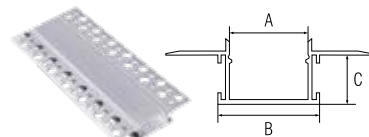

99ACC65

Type: Aluminum LED profile for recessed mounting in drywall
Dimensions AxBxC:
28.58x36.91x12.2mm
Length: 2m