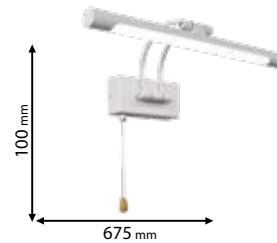

Type: Bathroom wall light
Power: 12W
Lumens: 780lm
Body colour: White
Material: Iron + Aluminum + PC