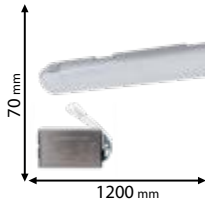

LIGHTING FIXTURE WITH ELMARK LED TUBES, SURFACE MOUNTING WITH EMERGENCY DRIVER 3-20W

5 YEAR TOTAL WARRANTY
4 standard+1 extended

9BR40LEDE

9BR40LEDCWE

Type: LED fixture with clips and cable gland
Power: 40W
Lumens: 3800lm
Efficiency: 95lm/W
Emergency time: ≥2h
Body colour: Grey
Material: PC

IP65

9BR55LEDE

9BR55LEDCWE