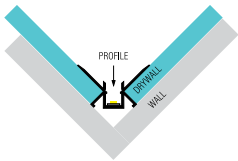

Frosted PC cover with high light transparency | Aluminum Extrusion 2mm with Acid Sand Oxidation treatment on the surface | No mechanical line

99ACC62

Type: Outside corner aluminum LED profile for recessed mounting in drywall
Dimensions AxC: 9.7x10mm
Length: 2m