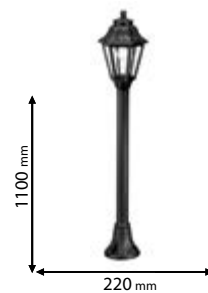

96120F/BL

Type: Lantern floor post
Lamp holder: E27
Power: 8.5W
Lumens: 969lm
Efficiency: 147lm/W
Body colour: Black
Material: Resin+ PMMA

UV resistant

Scan QR code for 3D models,
IES files & price.