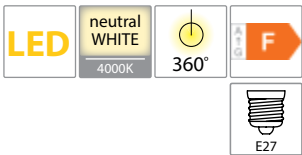

HIGH POWER LED LAMPS