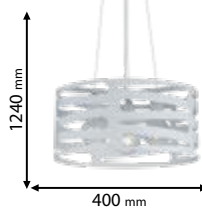

955HELIX3/WH

Type: Pendant lamp
Body colour: White
Material: Metal
Max.: 3x40W

Scan QR code for 3D models, IES files & price.

Recommended bulb

E27

page 731

ELMARK
The Brand of Electricity

DECOR | CHESTER