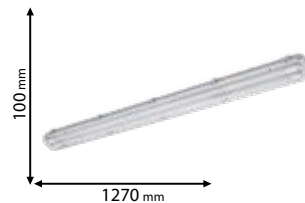

Lamps Not Included

89087

Type: Empty fixture BELLA for single ended LED tubes T8
LED tube size: 2x1200mm
Body colour: Grey
Material: PC
Reflector: steel white