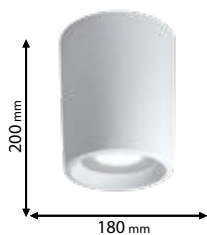

INDOOR | DOWN LIGHTS

5 YEARS TOTAL WARRANTY
+ 3 standard
2 extended

- IP55
- ~230V
- SMD 2835
- >15000
- Ra≥80
- EMC

Scan QR code for 3D models,
IES files & price.