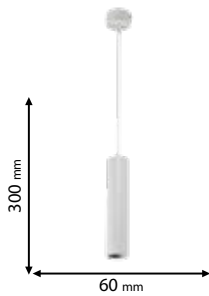

93TL291L15WW/WH

Type: Pendant lamp
Power: 15W
Lumens: 1500lm
Body colour: White
Material: Aluminum

LED warm WHITE 2700K Δ 24° **F**