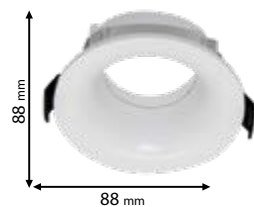

92EL902R1/WH

Type: Fixed round down light
Body colour: White
Height: 40 mm
Cut size: 75 mm
Material: Plastic
Max.: 8W
Max. beam angle: 60°
For use with LED bulb only

Lamps
Not Included