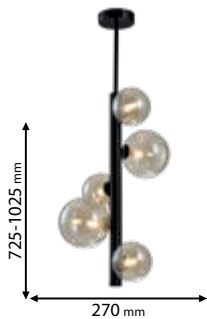

955OLENA5V/BL

Type: Chandelier
Body colour: Black
Glass colour: Smoke Gray
Material: Iron + Glass
Max.: 5x11W

Lamps Not Included