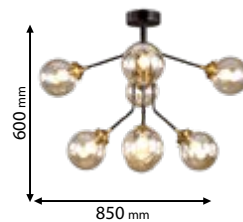

955BUBBLES8

Type: Chandelier
Body colour: Black & Bronze
Glass colour: Amber
Material: Metal + Glass
Max.: 8x40W

Scan QR code for 3D models, IES files & price.