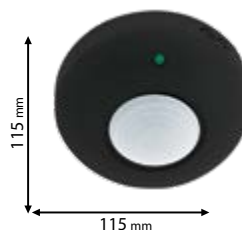

99DS102

Type: Infrared motion sensor ST07
Detection range: 360°
Rated load: ESL/LED - 300W, IL - 1200W
Detection distance: max. 6m
Time delay: 10s to 7min
Ambient light: 10 - 2000LUX
Detection motion speed: 0.6-1.5m/s
Body colour: Black
Diameter: 115 mm