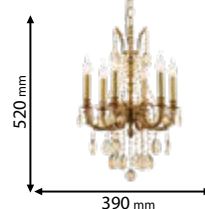

955DARIAN6

Type: Chandelier
Body colour: Brass
Material: Full brass +
Crystals
Max.: 6x40W

Scan QR code for 3D models,
IES files & price.