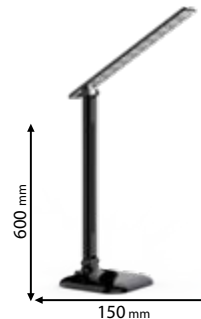

955LED101T/BL

Type: Table lamp
Power: 9W
Lumens: 500lm
Body colour: Black
Material: ABS+PP
Adapter: 4.6V/1.5A
Third gear dimmable