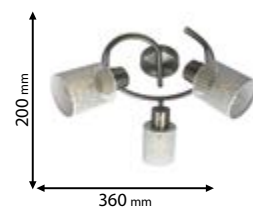

Type: Chandelier
Body colour: Satin nickel & White
Material: Iron
Max.: 6x40W

Lamps
Not Included

955YOLI3/SN

Type: Ceiling spot lamp
Body colour: Satin nickel & White
Material: Iron
Max.: 3x40W

Scan QR code for 3D models,
IES files & price.