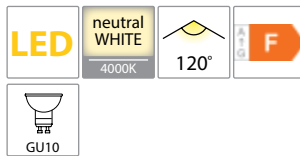

99LED729

Type: LED lamp SMD
Power: 6.5W
Lumens: 585lm
Efficiency: 90lm/W
Lamp holder: GU10