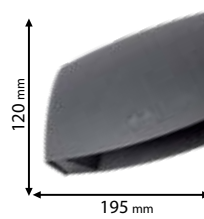

95ABRAM190/BL

Type: LED wall lamp
Power: 7.5W
Lumens: 850lm
Efficiency: 118lm/W
Body colour: Black
Material: Resin + Clear glass
UV resistant