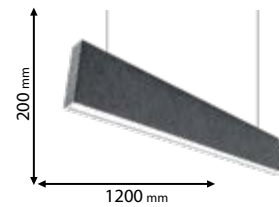

Type: Acoustic LED profile
Power: 40W
Lumens: 32000lm
Efficiency: 80lm/W
Body colour: Black | White | Grey
Width: 55 mm
Driver: 42V SELV
Light Source: Samsung
Mounting: Hanging
Material: Aluminum + PC

- 99SM36S4050A/BL
- 99SM36S4050A/WH
- 99SM36S4050A/GR