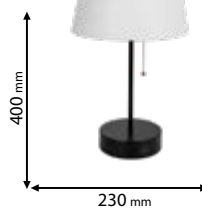

Type: Table lamp
Body colour: Black & White
Material: Metal + Fabric
Max.: 40W

Scan QR code for 3D models, IES files & price.

Recommended bulb

E27

page 743

ELMARK

The Brand of Electricity

955ANITA1T