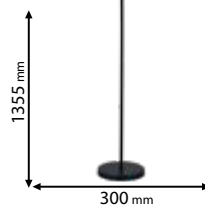

Lamps
Not Included

955FRANCO1F2/BL

Type: Floor lamp
Body colour: Black & Blue
Material: Metal + Fabric
Max.: 40W