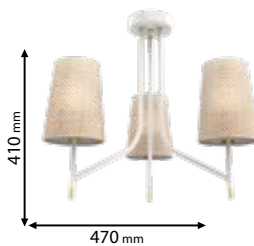

955THERA6/WH

Type: Ceiling lamp
Body colour: White
Material: Iron + Fabric
Max.: 6x40W

Lamps Not Included

955THERA3/WH

Type: Ceiling lamp
Body colour: White
Material: Iron + Fabric
Max.: 3x40W

Scan QR code for 3D models, IES files & price.