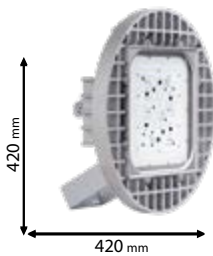

EX-PROOF HIGH BAY & CEILING/WALL LAMP, IP67

3 YEARS TOTAL WARRANTY
+ 3 standard
0 extended

LED	cold WHITE 6500K	EX-PROOF	

720104

Type: Explosion Proof LED High Bay
Application: Zone 1, 2, 21, 22
Power: 150W
Lumens: 13000lm
Efficiency: 87lm/W
LED Chip: SAMSUNG
CRI≥80
Lamp Class: I
Temperature operating range: from -40°C to + 40°C
Material: Aluminum & PC
Width: max.280 mm
IP Code: 65
II 2G Ex Db mb IIB +H2 T6 Gb
II 2D Ex tb mb IIIC T85°C IP67 Db

* Full range of products from the explosion proof section you can find in ELMARK Electrical Catalogue 2023.

LED	cold WHITE 6500K	EX-PROOF	

720101

Type: Explosion Proof LED Wall Lamp
Application: Zone 1, 2, 21, 22
Power: 70W
Lumens: 6500lm
Efficiency: 93lm/W
LED Chip: SAMSUNG
CRI≥85
Lamp Class: I
Temperature operating range: from -40°C to + 45°C
Material: Aluminum & PC
IP Code: 67
II 2G Ex Db mb IIB +H2 T6 Gb
II 2D Ex tb mb IIIC T85°C IP67 Db

* Full range of products from the explosion proof section you can find in ELMARK Electrical Catalogue 2023.

Scan QR code for 3D models,
IES files & price.