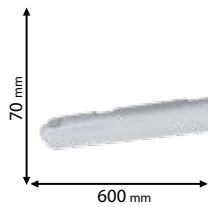

BELLA WATERPROOF LED FIXTURES, IP65

5 YEARS TOTAL WARRANTY
+ 3 standard
2 extended

IP65

~230V

SMD

2835

>20000

30000h

Ra≥80

EMC

neutral WHITE
4000K
cold WHITE
6500K

9BR20LED
9BR20LEDCW

Type: LED fixture with clips and cable gland
Power: 20W
Lumens: 1800lm
Efficiency: 90lm/W
Body colour: Grey
Material: PC