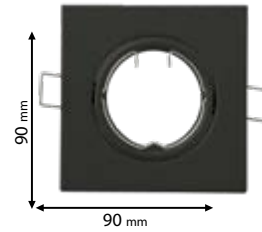

Type: Movable square downlight
Body colour: Black
Material: Powder coated steel
Height: 28 mm
Cut size: 67 mm
Max.: 8W

Lamps Not Included 1xGU10

9251S/SN