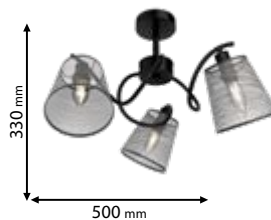

Lamps Not Included

6xE14

955JASMINE6

Type: Ceiling lamp
Body colour: Black & Grey
Material: Iron + Fabric
Max.: 6x40W

Lamps Not Included

3xE14

955JASMINE3

Type: Ceiling lamp
Body colour: Black & Grey
Material: Iron + Fabric
Max.: 3x40W