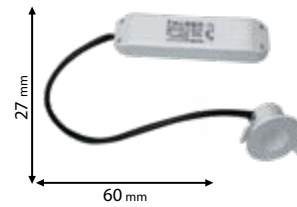

92EL1LED

Type: Emergency fixture
Input Voltage: 220-240V
Power: 3W
Lumens: 180lm
Charging time: 220V- 12h
Emergency time: 3h
Battery: 18650 3.7V/3Ah Li-ion
Body colour: White
Mounting: Recessed