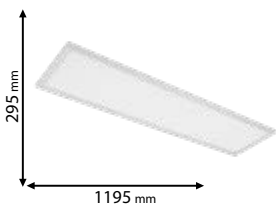

99XPANEL021W

Type: LED panel*
Power: 48W
Lumens: 4320lm
Efficiency: 90lm/W
Body colour: White
Material: Aluminum
Height: 30 mm