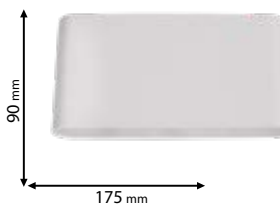

969LEDW12/WH

Type: LED wall lamp
Power: 2x6W
Lumens: 1080lm
Efficiency: 90lm/W
Body colour: White
Material: Aluminum + Glass