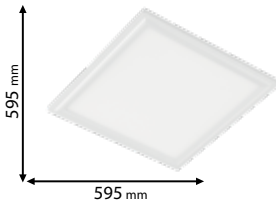

Type: LED panel*
Power: 48W
Lumens: 4320lm
Efficiency: 90lm/W
Body colour: White
Material: Aluminum
Height: 30 mm

99XPANEL020CW

Type: LED panel*
Power: 48W
Lumens: 4320lm
Efficiency: 90lm/W
Body colour: White
Material: Aluminum
Height: 30 mm