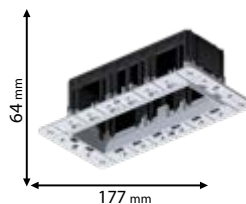

92MOD3RR

Type: Rimless console for
3 Grill COB Module
Colour: White
Material: PC
Mounting: Recessed
Height: 55,5mm
Cut size: 153x63mm