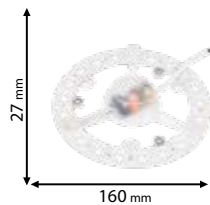

99LED791
warm WHITE
2700K
99LED766
neutral WHITE
4000K

Type: LED mould for ceiling lamp
Rated voltage: 230V AC
Power: 9W
Lumens: 900lm
Efficiency: 100lm/W
Material: Epoxy board + PC