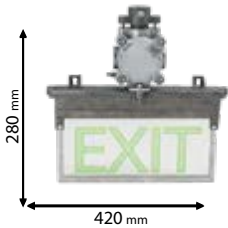

II 2G Ex Db mb IIB +H2 T6 Gb
 II 2D Ex tb mb IIIC T85°C IP67 Db

* Full range of products from the explosion proof section you can find in ELMARK Electrical Catalogue 2023.

3 YEARS TOTAL WARRANTY
 + 3 standard
 0 extended