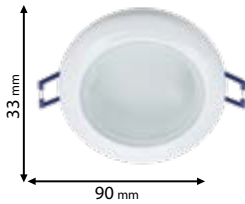

RECESSED DOWN LIGHTS, IP44

3 YEARS TOTAL WARRANTY
+ 3 standard
0 extended

Lamps Not Included 1xGU5.3

92627/W

Type: Bathroom downlight
Body colour: White
Material: Steel + Glass
Cut size: 60mm
Max.: 50W

Lamps Not Included 1xGU5.3

92627/SN