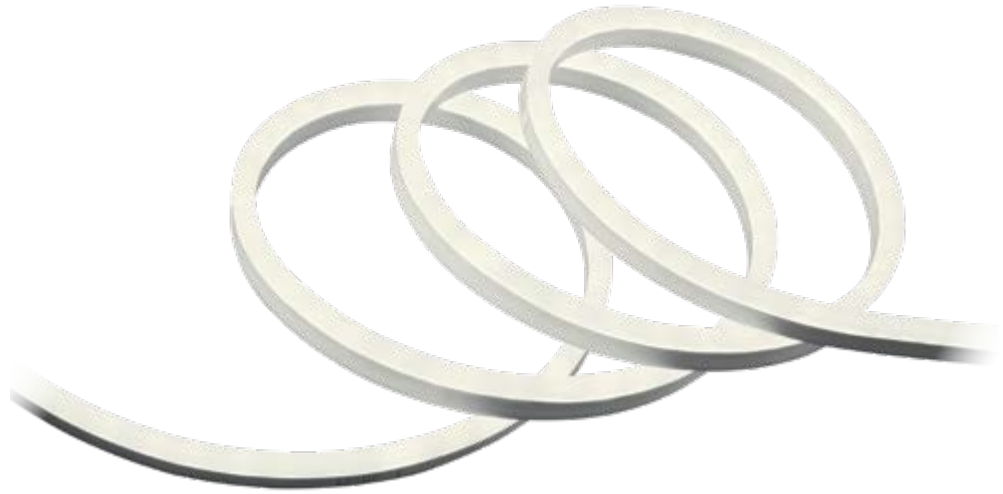

*Compatible with DALI

page 836

99LED950

Click on the image & view the price

LED NEON FLEX 12W/M, IP65

3 YEARS TOTAL WARRANTY
+ 3 standard
0 extended

IP65

24V DC

SMD
3528

30000h

REEL
10m

RoHS
COMPLIANT

CE

Scan QR code for 3D models, IES files & price.

802

99LED954

Type: LED neon flex
Power: 12 W/m
Luminous efficiency: 18-22lm/LED
Width: 10mm
Height: 16mm

Mark cut 1m.

99LED955

Type: LED neon flex
Power: 12 W/m
Luminous efficiency: 18-22lm/LED
Width: 10mm
Height: 16mm

*DALI dimmable

Mark cut 1m.

99LED956

Type: LED neon flex
Power: 12 W/m
Luminous efficiency: 18-22lm/LED
Width: 10mm
Height: 16mm

*DALI dimmable

Mark cut 1m.

99LED957

Type: LED neon flex
Power: 12 W/m
Luminous efficiency: 18-22lm/LED
Width: 10mm
Height: 16mm

*DALI dimmable

Mark cut 1m.