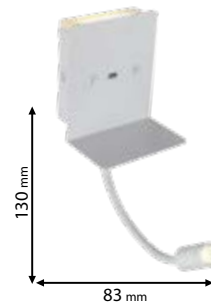

99LWL06WW/WH

Type: LED wall lamp
Power: 3W+3W
Lumens: 195lm+195lm
Body colour: White
Mounting: Surface
Material: Aluminum
**With USB 2A and 2 switch ON/OFF for front & back lights*

5 YEARS TOTAL WARRANTY
+ 3 standard
2 extended