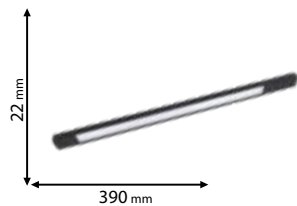

Click on the image
& view the price

ULTRA SLIM MAGNETIC LED LIGHTS, EL-US01 | EL-US02 SERIES

93US011230/BL

93US011240/BL

Type: Ultra Slim Magnetic Linear LED Light | EL-US01
Power: 12W
Lumens: 3000K: 480lm;
4000K: 500lm
Efficiency: 42lm/W
LED chip: Osram
Driver: Non-flicker
Body colour: Black
Material: Metal
Height: 11mm

93US011230/WH

93US011240/WH

Type: Ultra Slim Magnetic Linear LED Light | EL-US01
Power: 12W
Lumens: 3000K: 500lm;
4000K: 520lm
Efficiency: 43lm/W
LED chip: Osram
Driver: Non-flicker
Body colour: White
Material: Metal
Height: 11mm

93US020630/BL

93US020640/BL

Type: Ultra Slim Magnetic Linear LED Light | EL-US02
Power: 6W
Lumens: 3000K: 260lm;
4000K: 280lm
Efficiency: 47lm/W
LED chip: Osram
Driver: Non-flicker
Body colour: Black
Material: Metal
Height: 11mm

93US020640/WH

93US020640/WH

Type: Ultra Slim Magnetic Linear LED Light | EL-US02
Power: 6W
Lumens: 3000K: 280lm;
4000K: 300lm
Efficiency: 47lm/W
LED chip: Osram
Driver: Non-flicker
Body colour: White
Material: Metal
Height: 11mm

3 YEARS TOTAL WARRANTY
+ 3 standard
0 extended

Scan QR code for 3D models,
IES files & price.