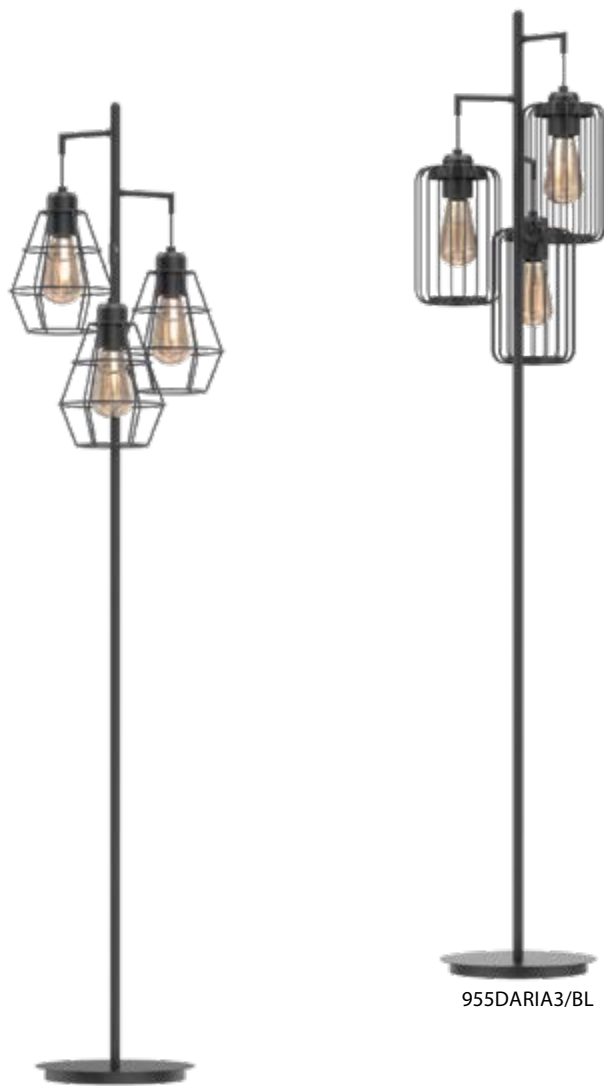

Recommended bulb

E27

page 727

ELMARK
The Brand of Electricity

955NICOL3/BL

955DARIA3/BL

Click on the image
& view the price

5 YEARS TOTAL WARRANTY
+ 3 standard
+ 2 extended

IP20

~230V

RoHS

CE

Lamps
Not Included

955NICOL3/BL

Type: Floor lamp
Body colour: Matt black
Material: Metal
Max.: 3x40W

Lamps
Not Included

955DARIA3/BL

Type: Floor lamp
Body colour: Matt black
Material: Metal
Max.: 3x40W

Scan QR code for 3D models,
IES files & price.