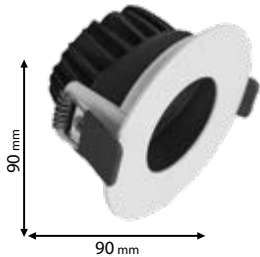

Type: Deep square spotlight*
Power: 13W
Lumens: 1430lm
Efficiency: 110lm/W
Body colour: White
Cut size: Ø83 mm
Height: 54 mm
Material: Aluminum + PC

92M6215W606255