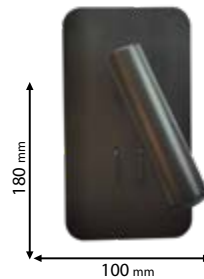

Type: LED Wall Lamp
Power: 2x3W
Lumens: 2x240lm
Efficiency: 80lm/W
Body Colour: Black
Material: Aluminum + Iron
Mounting: Surface
*Switch ON/OFF