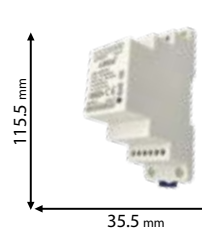

99DALIBPS

Type: DALI Bus Power Supply
Input voltage: 100-240V AC
Output voltage: 14-18V
Output Current: 230 ± 10mA
Devices: Drive 64 Devices with DALI Addresses
Communication Frequency: 1200bps
Mounting: DIN-Rail or Screw Fixation

* Output Short Circuit Protection; LED Indicator

IP20

220V AC

RoHS

EMC

CE

Scan QR code for 3D models, IES files & price.