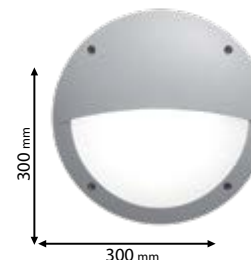

Type: Wall lamp
Body colour: Grey
Material: Resin with opal diffuser
Max.: 1x40W

UV resistant