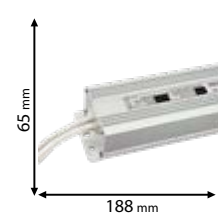

99SETDC120IP67S

Type: 12V DC Driver Slim Series
Power: 120W
Input Voltage: 90-264V AC/
50-60Hz
Output voltage: 12V DC
Output Current: 10A
Height: 22mm

3 YEARS TOTAL WARRANTY
+ 3 standard
0 extended

- IP67
- 12V DC
- RoHS
- EMC
- CE

Scan QR code for 3D models, IES files & price.