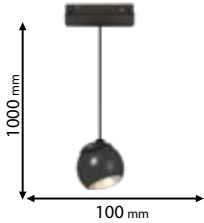

Type: Magnet LED pendant light
Power: 12W
Lumens: 920lm
Efficiency: 77lm/W
Body colour: Black
Material: Metal

warm WHITE
3000K
neutral WHITE
4000K

93M21TLB1030/BL

93M21TLB1040/BL