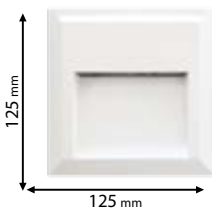

Type: LED wall light
Power: 1.5W
Lumens: 60lm
Body colour: White
Material: ABS + PVC
Operating temperature:
-20°C+65°C

3 YEARS TOTAL WARRANTY
+ 2 standard
1 extended

IP65

~230V

SMD 2835

>15000

Ra≥80

Scan QR code for 3D models,
IES files & price.