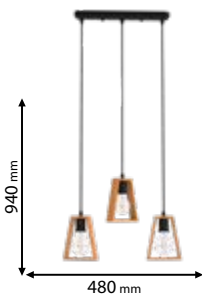

Click on the image
& view the price

IP20
~230V
RoHS
CE

Lamps
Not Included

955RONNY3

Type: Pendant lamp
Body colour: Black &
Wood
Material: Metal + Wood
Max.: 3x25W

Lamps
Not Included

955RONNY1

Type: Pendant lamp
Body colour: Black &
Wood
Material: Metal + Wood
Max.: 25W