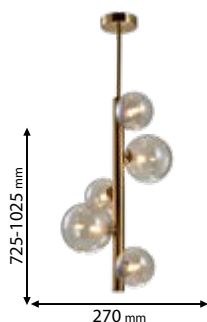

955OLENA5H/GD

955OLENA1W/GD

Click on the image
& view the price

Lamps
Not Included

955OLENA5V/GD

Type: Chandelier
Body colour: Gold
Glass colour: Amber
Material: Iron + Glass
Max.: 5x11W

Lamps
Not Included

955OLENA5H/GD