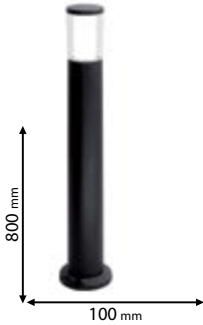

GARDEN LAMP, IP55

5 YEARS TOTAL WARRANTY
+ 3 standard
2 extended

IP55

~230V

SMD

2835

>20000

Ra≥80

EMC

95CARLO800/BL

Type: LED path light
Lamp holder: GU10
Power: 6W
Lumens: 600lm
Efficiency: 100lm/W
Body colour: Black
Material: Resin+ PMMA

UV resistant