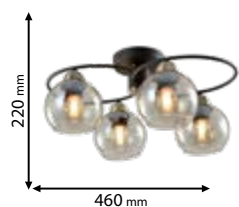

Type: Ceiling lamp
Body colour: Sand black
& Bronze
Glass colour: Cognac
Material: Metal + Glass
Max.: 4x60W

Lamps
Not Included

955JAY1W