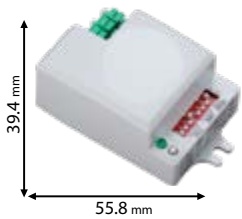

Click on the image
& view the price

MICROWAVE SENSORS

IP40

99DS400

Type: Microwave sensor ST701F
Detection range: 360°
Rated load: ESL/LED - 200W, IL - 1200W
Detection distance: 1-8m (radius), adjustable
Installation height: 1.5-3.5m
Height: 25mm
Time-Delay: 10sec ± 3sec to 12min ± 1 min (adjustable)
Ambient light: <3 - 2000LUX
HF System: 5.8GHz CW radar, ISM band

IP65

99DS303

Type: Microwave sensor ST757
Detection range: 180°
Rated load: ESL/LED - 200W, IL - 1200W
Detection distance: 15m & 10m
Detection motion speed: 0.6-1.5m/s
Installation height: 1.5-3.5m
Height: 24 mm
Time-Delay: 5s, 90s, 3min & 20min
Ambient light: <3 - 2000LUX
HF System: 5.8GHz CW radar, ISM band

3 YEARS TOTAL WARRANTY
+ 3 standard
0 extended

~230V

Scan QR code for 3D models, IES files & price.