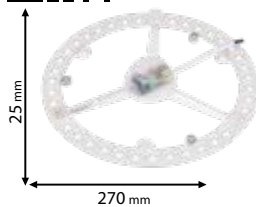

99LED793
warm WHITE
2700K
99LED768
neutral WHITE
4000K

Type: LED mould for ceiling lamp
Rated voltage: 230V AC
Power: 22W
Lumens: 2200lm
Efficiency: 100lm/W
Material: Epoxy board + PC

Scan QR code for 3D models,
IES files & price.