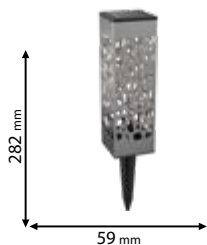

Type: Solar pathway light
Power: 0.16W
Lumens: 8lm
Solar panel: Polycrystalline
Battery: Ni-Mh/400mAh
Working time: 8h
Body colour: Grey
Material: Stainless steel

2 YEARS TOTAL WARRANTY
+ 2 standard
0 extended

IP44

RoHS COMPLIANT

CE

Scan QR code for 3D models,
IES files & price.