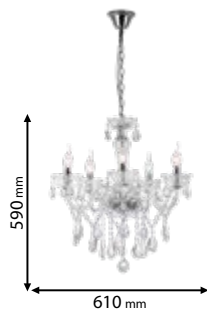

955MADLEN5

Type: Chandelier
Body colour: Transparent
Material: Metal + Crystal
Max.: 5x40W

Lamps
Not Included