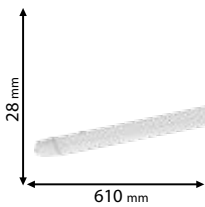

Type: Tri-proof LED Fixture
Power: 18W
Lumens: 1440lm
Efficiency: 80lm/W
Body Colour: White
Material: PC + ABS
Mounting: Surface