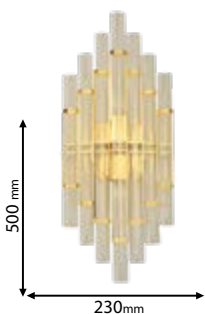

955ELDER2W/GD

Type: Wall lamp
Body colour: Gold
Material: Metal + Crystals
Max.: 2x40W

5 YEARS TOTAL WARRANTY
+ 3 standard
+ 2 extended

IP20

~230V

RoHS

CE

Scan QR code for 3D models,
IES files & price.