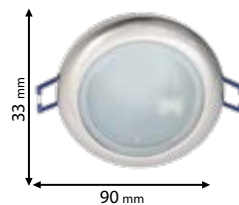

Type: Bathroom downlight
Body colour: Satin nickel
Material: Steel + Glass
Cut size: 60mm
Max.: 50W

IP44

12V

RoHS
COMPLIANT

CE

Scan QR code for 3D models,
IES files & price.