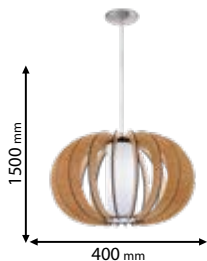

955WOODY/3

Type: Pendant lamp
Body colour: Chrome & Wood
Material: Metal + Wood
Max.: 40W

Lamps Not Included 1xE27