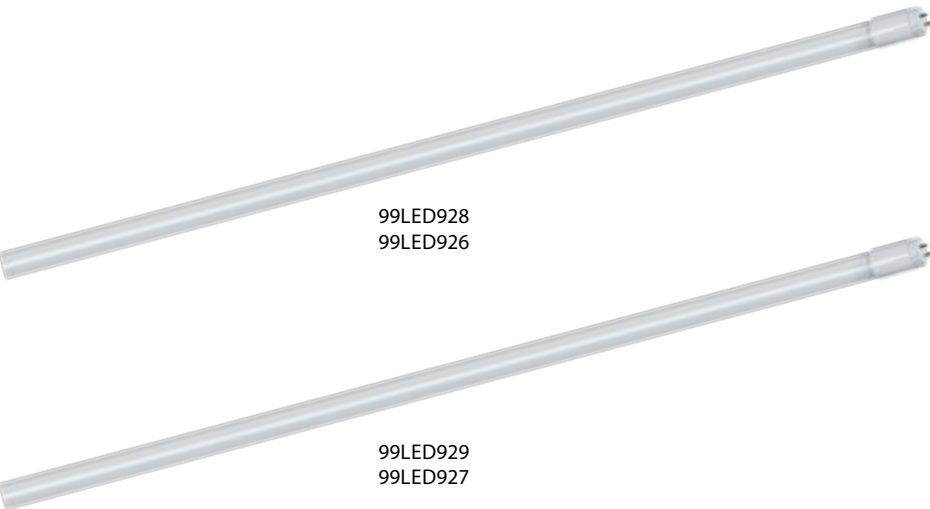

99LED928
99LED926

99LED929
99LED927

LAMPS | LED TUBES

Click on the image
& view the price

LED TUBES T5, ELMARK

LED 300° F neutral WHITE 4000K
cold WHITE 6400K
G5

99LED928
99LED926

Type: LED tube T5 ELMARK
Power: 10W
Lumens: 1100lm
Efficiency: 110lm/W
Lamp holder: G5

LED 300° F neutral WHITE 4000K
cold WHITE 6400K
G5

99LED929
99LED927

Type: LED tube T5 ELMARK
Power: 20W
Lumens: 2200lm
Efficiency: 110lm/W
Lamp holder: G5

3 YEARS TOTAL WARRANTY
+ 3 standard
0 extended

IP20

~230V

SMD 4014

>20000

30000h

Ra≥80

RoHS COMPLIANT

EMC

CE

Scan QR code for 3D models,
IES files & price.