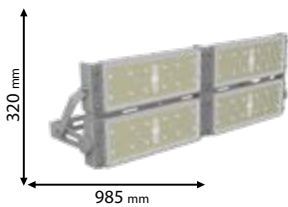

98MARS80090CW2

Type: LED Floodlight
Power: 800W
Lumens: 112000lm
Efficiency: 140lm/W
Surge Protection: 6kV
Driver: Phillips
Body colour: Grey
Material: Aluminum + PC

LED cold WHITE 5500K 30° **D**

98MARS80030CW2

Type: LED Floodlight
Power: 800W
Lumens: 112000lm
Efficiency: 140lm/W
Surge Protection: 6kV
Driver: Phillips
Body colour: Grey
Material: Aluminum + PC

LED cold WHITE 5500K 60° **D**

98MARS80060CW2

Type: LED Floodlight
Power: 800W
Lumens: 112000lm
Efficiency: 140lm/W
Surge Protection: 6kV
Driver: Phillips
Body colour: Grey
Material: Aluminum + PC

LED cold WHITE 5500K 90° **D**