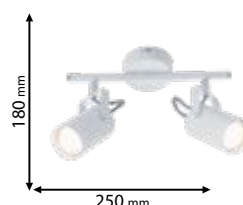

Type: Ceiling spot lamp
Body colour: White
Material: Metal
Max.: 2x50W

Lamps Not Included 1xGU10

955IZZY1/WH