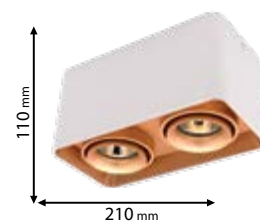

Type: Down light
Body colour: White & Gold
Material: Aluminum
Mounting: Surface
Max.: 2x8W

5 YEARS TOTAL WARRANTY
+ 3 standard
+ 2 extended

IP20

12V

RoHS COMPLIANT

CE

Scan QR code for 3D models, IES files & price.

Download ELMARK BUSINESS APP

from www.elmarkholding.eu or for mobile from

or