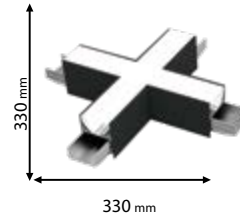

- 99POMX40/BL
- 99POMX40/WH

Type: X-connector for LED profile
Power: 15W
Lumens: 1500lm
Efficiency: 100lm/W
Body colour: Black | White
Mounting: Surface/ Hanging
Material: Aluminum + PC
* Suitable only for ELMARK LED profiles