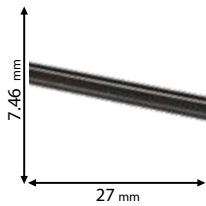

93USMR1SM/BL

Type: 48V Ultra Slim Surface
Magnetic Track Rail for
Magnetic LED Lights EL-US Series
Colour: Black
Length: 1000 mm
Height: 7.46 mm
Mounting: Surface
Material: Aluminum

93USMR2SM/BL

Type: 48V Ultra Slim Surface
Magnetic Track Rail for
Magnetic LED Lights EL-US Series
Colour: Black
Length: 2000 mm
Height: 7.46 mm
Mounting: Surface
Material: Aluminum