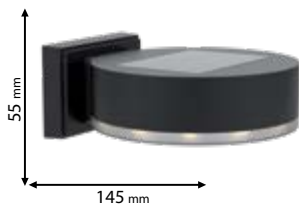

SOLAR WALL LAMPS, IP44

Type: Solar wall light
Power: 0.3W
Lumens: 10m
Solar panel: Monocrystalline
Battery: Ni-Mh/ 900mAh 2V
Working time: 8h
Body colour: Black
Material: Plastic