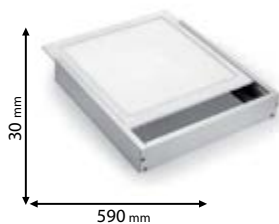

Type: Frame for LED panel with dimensions 595/595/30mm for surface mounting
Body colour: White
Material: Aluminum
**LED panel not included*

92FRAME021W

Type: Frame for LED panel with dimensions 295/1195/30mm for surface mounting.
Body colour: White
Material: Aluminum
**LED panel not included*