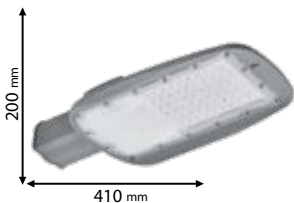

Note: For individual inquiries and accurate calculations, ELMARK offers to its customers free project preparation.

98PRAGUE50/W

Type: LED Street light*
Power: 50W
Lumens: 6500lm
Efficiency: 130lm/W
Surge Protection: 6kV
Body colour: Grey
Material: Aluminum + PC cover
Diameter of the pole: 60mm
Approximate mounting height: 4-6m

98PRAGUE50SMD

Type: LED Street light*
Power: 50W
Lumens: 6500lm
Efficiency: 130lm/W
Surge Protection: 6kV
Body colour: Grey
Material: Aluminum + PC cover
Diameter of the pole: 60mm
Approximate mounting height: 4-6m

5 YEARS TOTAL WARRANTY
+ 3 standard
2 extended

IP65

~230V

SMD
3030

35000h

RoHS

Scan QR code for 3D models, IES files & price.