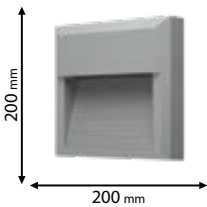

Type: LED wall lamp
Power: 8W
Lumens: 260lm
Efficiency: 33lm/W
Body colour: Black
Material: UV resistant ABS + PC

UV resistant