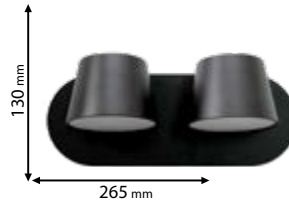

SMD
2835

30000h

Ra≥80

EMC

95MALIA12LED/BL

Type: LED wall lamp
Power: 12W
Lumens: 660lm
Efficiency: 55lm/W
Body colour: Black
Mounting: Surface
Material: Aluminum + Acrylic

95MALIA24LED/BL

Type: LED wall lamp
Power: 24W
Lumens: 1320lm
Efficiency: 55lm/W
Body colour: Black
Mounting: Surface
Material: Aluminum + Acrylic