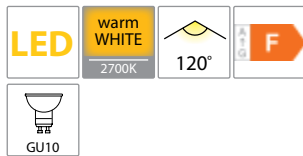

99LED730

Type: LED lamp SMD
Power: 6.5W
Lumens: 585lm
Efficiency: 90lm/W
Lamp holder: GU10