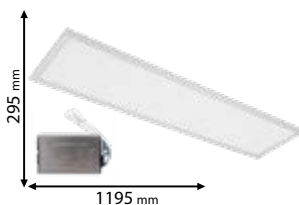

92PANEL029W54E

92PANEL029CW54E

Type: High efficiency LED panel
Power: 48W
Lumens: 5280lm
Efficiency: 110lm/W
Emergency time: ≥2h
Body colour: White
Material: Iron + PS
Height: 30 mm