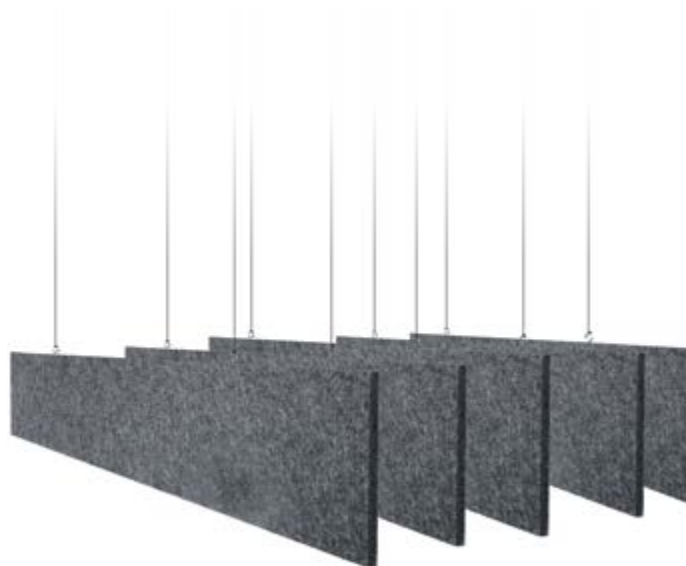

Click on the image
& view the price

ACOUSTIC LED FIXTURES

- 99ACOUSTIC1200/BL
- 99ACOUSTIC1200/WH
- 99ACOUSTIC1200/GR

Type: Acoustic sound baffle
Colour: Black | White | Grey
Depth: 9 mm
Material: Polyester
Acoustic rating: 0.85 NRC

- 99ACOUSTIC2400/BL
- 99ACOUSTIC2400/WH
- 99ACOUSTIC2400/GR

Type: Acoustic sound baffle
Colour: Black | White | Grey
Depth: 9 mm
Material: Polyester
Acoustic rating: 0.85 NRC

IP20

RoHS
COMPLIANT

CE

Scan QR code for 3D models
and ULD-DIALux files

Application: Acoustic sound baffle find application in many work and office spaces, conference and presentation halls, meeting rooms, retails, institutional and more. They significantly reduce noise pollution, minimizing reverberation and echo in the room, absorbing any reflect sounds from other surfaces, thereby increasing speech intelligibility and communication. They are mounted on the ceiling in rows or columns.

Features: High quality and easy mounting | Lightweight | Safe and non-toxic | Available in three colours | Possibility to create custom design

Mounting: Hanging. Attach one piece of wire/cord onto each of the 2 eye hooks on the baffle. Then attach the other end of the wire to two equally-spaced hooks in the ceiling