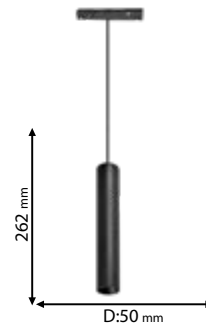

93M20PL0940/BL

Type: Magnet LED pendant light
Power: 9W
Lumens: 920lm
Efficiency: 102lm/W
Body colour: Black
Material: Metal

93M20TL2030/BL

93M20TL2040/BL

Type: Magnet foldable LED fixture
Power: 2x8W
Lumens: 960lm
Efficiency: 60lm/W
Body colour: Black
Material: Metal