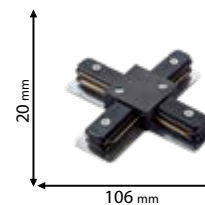

Type: X-type adapter for two lines track rail
Body colour: Black | White
Width: 40 mm
Material: Aluminum
Max.: 10A

IP20

~230V

RoHS COMPLIANT

CE

Scan QR code for 3D models, IES files & price.