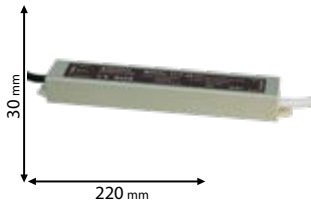

9XSETDC30IP67

Type: 12V DC Driver Slim Series
Power: 30W
Input Voltage: 90-264V AC/
50-60Hz
Output voltage: 12V DC
Output Current: 2.5A
Height: 20 mm

12V DC