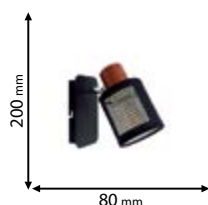

Type: Wall spot lamp
Body colour: Black & Red
amber
Material: Iron + PVC +
cotton cloth
Max.: 40W