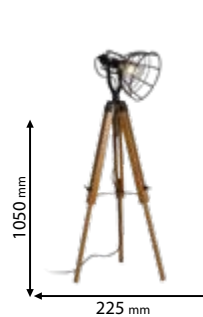

Type: Floor lamp
Body colour: Wood & Black
Material: Metal + Wood
Max.: 40W

Scan QR code for 3D models, IES files & price.