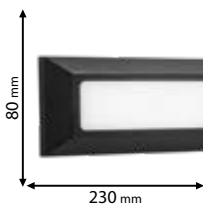

Type: LED wall light
Power: 4W
Lumens: 300lm
Efficiency: 75lm/W
Body colour: Black
Material: UV resistant ABS+ PC

UV resistant

Scan QR code for 3D models,
IES files & price.