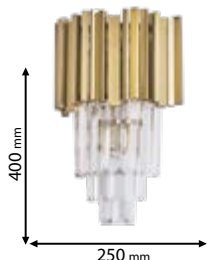

Type: Wall lamp
Body colour: Gold
Material: Stainless Steel
+ Crystals
Max.: 2x40W

Lamps Not Included 2xE14

955PERCY2W/BL