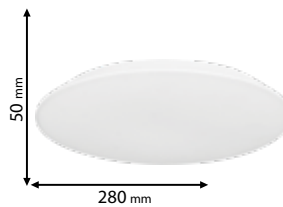

Scan QR code for 3D models,
IES files & price.

300

95EL229112W/WH

Type: LED ceiling lamp
Power: 12W
Lumens: 840lm
Efficiency: 70lm/W
Body colour: White
Material: PP

95EL229118W/WH

Type: LED ceiling lamp
Power: 18W
Lumens: 1260lm
Efficiency: 70lm/W
Body colour: White
Material: PP