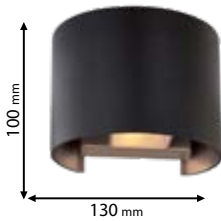

969LED100R/BL

Type: LED wall lamp
Power: 2x5W
Lumens: 900lm
Efficiency: 90lm/W
Body colour: Black
Material: Aluminum + Glass