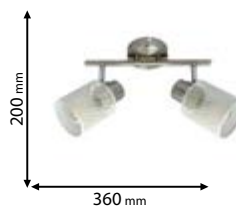

Type: Ceiling spot lamp
Body colour: Satin nickel & White
Material: Iron
Max.: 2x40W

Lamps Not Included

955YOLI1W/SN