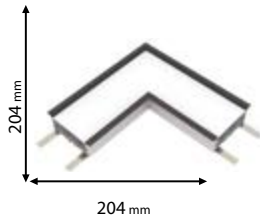

Type: L-connector for LED profile
Power: 8W
Lumens: 800lm
Efficiency: 100lm/W
Body colour: Black | White
Mounting: Recessed
Material: Aluminum + PC

LED neutral WHITE 4000K 120° F

- 99PFML40/BL
- 99PFML40/WH