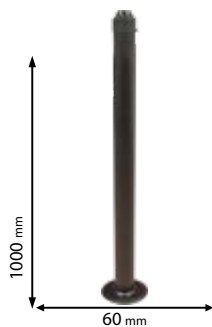

93SP100BL

Type: Metal pole
Colour: Black
Diameter 60mm
Base: ø145 mm