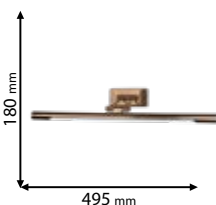

Type: LED Picture Light
Power: 8W
Lumens: 640lm
Efficiency: 80lm/W
Body colour: Antique brass
Material: Metal

LED neutral WHITE 4000K 30° **F**