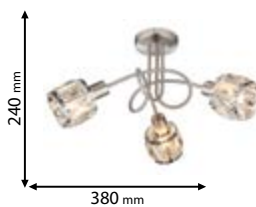

955SHEEN31/SN

Type: Ceiling spot lamp
Body colour: Satin nickel & Chrome & frame with clear glass
Material: Metal + Glass
Max.: 3x40W

Lamps
Not Included

955SHEEN1W/SN