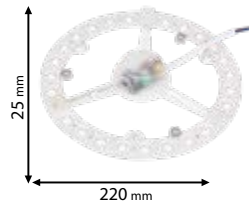

Type: LED mould for ceiling lamp
Rated voltage: 12V DC
Power: 18W
Lumens: 1800lm
Efficiency: 100lm/W
Material: Epoxy board + PC

3 YEARS TOTAL WARRANTY
+ 3 standard
0 extended

IP20

12V DC

30000h

RoHS COMPLIANT

EMC

CE

Scan QR code for 3D models,
IES files & price.