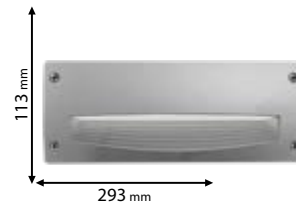

Type: Wall lamp
Body colour: Grey
Material: Resin + Opal glass
Max.: 40W

UV resistant

IP66

~230V

RoHS COMPLIANT

CE

Scan QR code for 3D models, IES files & price.

550

Download from www.elmarkholding.eu or for mobile from