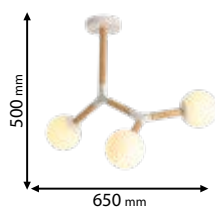

955JANE3

Type: Chandelier
Body colour: Gold & White
Material: metal + Glass
Max.: 3x40W

Scan QR code for 3D models, IES files & price.