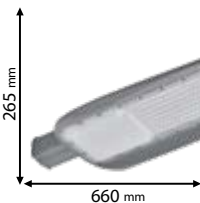

Note: For individual inquiries and accurate calculations, ELMARK offers to its customers free project preparation.