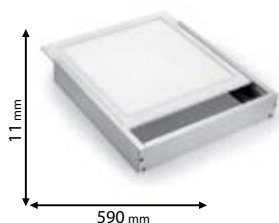

92FRAME014W

Type: Frame for LED panel with dimensions 595/595/9mm and 595/595/11mm for surface mounting.
Body colour: White
Material: Aluminum
*LED panel not included

Scan QR code for 3D models, IES files & price.

or