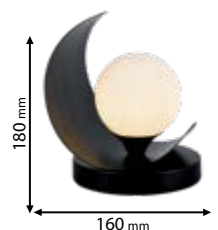

Type: Table lamp
Body colour: Black
Material: Metal + Glass
Max.: 11W

Lamps
Not Included

955BRENDA1/WH