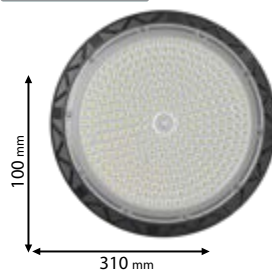

98LONDON200SMD

Type: LED high bay*
Power: 200W
Lumens: 22000lm
Efficiency: 110lm/W
Surge Protection: 6kV
Body colour: Black
Material: Aluminum + PC
Approximate mount. height: 7 m

5 YEARS TOTAL WARRANTY
+ 3 standard
2 extended

IP65

~230V

LED
SMD

35000h

RoHS

EMC

*For individual inquiries and accurate calculations, ELMARK offers its customers free project preparation.

Scan QR code for 3D models,
IES files & price.