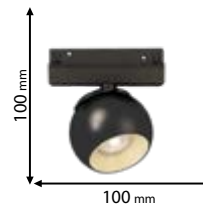

Type: Magnet LED fixture
Power: 12W
Lumens: 920lm
Efficiency: 77lm/W
Body colour: Black
Material: Metal

IP20
48V DC
Ra≥80

Scan QR code for 3D models, IES files & price.