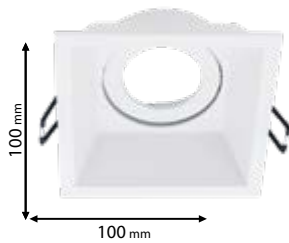

92EL259RD

Click on the image & view the price

MOVABLE RECESSED SPOTLIGHTS

Lamps Not Included

92EL259SQ

Type: Movable Recessed square spotlight
 Lamp holder: GU10
 Body colour: Sandy white
 Material: Aluminum
 Mounting: Recessed
 Cut size: 90x90mm
 Height: 52 mm
 Max. beam angle: 60°