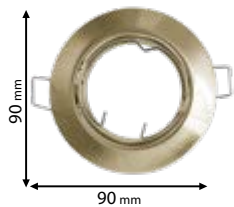

Type: Movable round downlight
Body colour: Bronze
Material: Powder coated steel
Height: 28 mm
Cut size: 67 mm
Max.: 8W

Lamps Not Included

9251R/RG

Type: Movable round downlight
Body colour: Rose Gold
Material: Powder coated steel
Height: 28 mm
Cut size: 67 mm
Max.: 8W