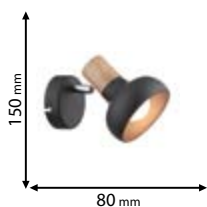

Type: Wall spot lamp
Body colour: Black & Wood
painting
Material: Metal
Max.: 40W