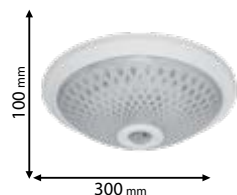

IP40

958300WH/2

3 YEARS TOTAL WARRANTY
+ 2 standard
1 extended

Type: Ceiling lamp with sensor
Body colour: White
Material: Metal + Glass
Max.: 2x25W

Sensor
Detection range: 360°
Detection distance: max.5m
Time-Delay: 7sec to 8 min (adjustable)
Installation height: 2.2 - 4m