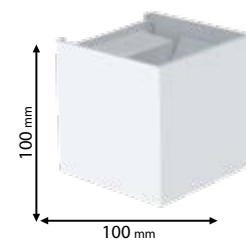

Type: LED wall lamp
Power: 2x5W
Lumens: 900lm
Efficiency: 90lm/W
Body colour: White
Material: Aluminum + Glass