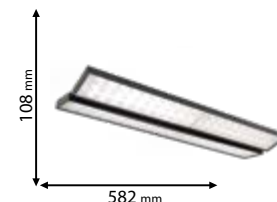

93TL206750WW/BL

93TL206750W/BL

Type: Four lines folding track light
Power: 50W
Lumens: 5500lm
Efficiency: 110lm/W
Body colour: Black
Material: Aluminum