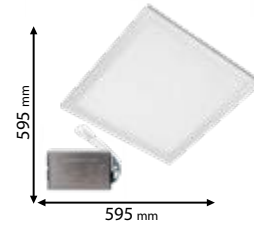

Type: LED panel
 Power: 48W
 Lumens: 4800lm
 Efficiency: 100lm/W
 Emergency time: ≥2h
 Body colour: White
 Material: Aluminum
 Height: 9 mm

IP40

LED 120° **F** neutral WHITE 4000K **92PANEL031WE**
HIGH POWER cold WHITE 6400K **92PANEL031CWE**