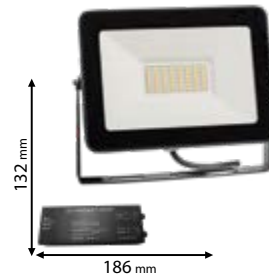

98VEGA50SLIME

Type: LED Floodlight
Power: 50W
Lumens: 4500lm
Efficiency: 90lm/W
Emergency time: max.1.5h
Body colour: Black
Material: Plastic+Aluminum
LED driver: Mounted in the body