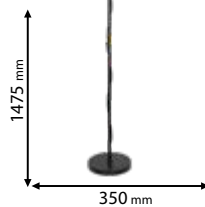

Lamps
Not Included

955MARSEL1F2/BL

Type: Floor lamp
Body colour: Black
Material: Metal + Fabric
Max.: 40W