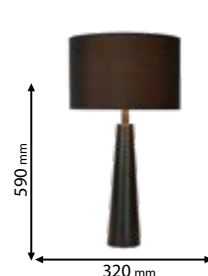

Lamps
Not Included

955ANITA1T

Type: Table lamp
Body colour: White
Material: Metal + Fabric
Max.: 40W

Lamps
Not Included

955CAREN1T

Type: Table lamp
Body colour: Black
Material: Metal + Fabric
Max.: 40W

Scan QR code for 3D models,
IES files & price.