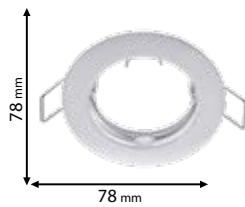

9270/W

Type: Fixed down light
Body colour: White
Material: Die-cast zinc
Height: 25 mm
Cut size: 58 mm
Max.: 50W

Lamps Not Included