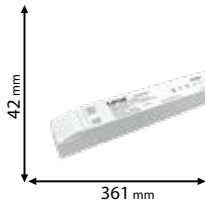

99DALI12012DC

Type: DALI T6 Constant Voltage Driver
Power: 120W
Input Voltage: 198-264V AC/ 50-60Hz
Output Voltage: 12V DC
Output Current: 0 - 10A
Dimming Depth: 0.1%
Application: for LED Strips; Light Box
Height: 30.3mm

* DALI + Push Dimming Functions