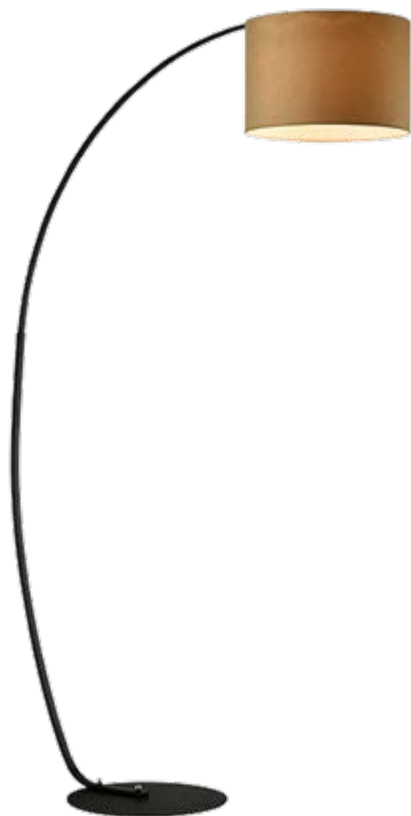

Lamps
Not Included

955KILIE1

Type: Floor lamp
Body colour: White
Material: Marble + Fabric
Max.: 40W

Scan QR code for 3D models, IES files & price.

Recommended bulb

E27

page 743

ELMARK
The Brand of Electricity