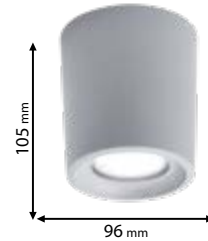

95LIVIA90/BL

Type: Ceiling lamp
Lamp holder: GU10
Power: 6W
Lumens: 600lm
Efficiency: 100lm/W
Body colour: Black
Material: Resin + frosted glass

UV resistant

LED warm WHITE 3000K neutral WHITE 4000K SETTABLE **F**

A 45°