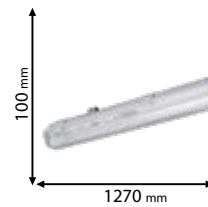

Type: LED fixture with LED tubes T8 ELMARK
Power: 1x18W
Lumens: 1620lm
Efficiency: 90lm/W
Body colour: Grey
Material: PC
Reflector: steel white