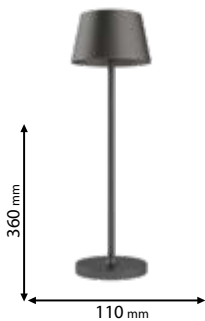

>15000

Ra≥80

EMC

Click on the image
& view the price

955SONIA1TL/BL

Type: Table Lamp
Power: 3W
Lumens: 110lm
Body colour: Black
Material: Iron + Glass
** Touch Dimmer button | Type "C" USB cable 1m, without Adapter | 4000mah rechargeable lithium battery*