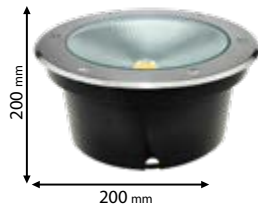

Type: Ground recessed fixture
Power: 20W
Lumens: 1750lm
Efficiency: 88lm/W
Body colour: Black
Height: 90 mm
Material: Stainless steel + Aluminum + Tempered glass