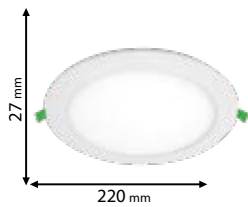

Type: LED panel*
Power: 16W
Lumens: 1300lm
Efficiency: 81lm/W
Body colour: White
Cut size: 200-210 mm
Material: Polycarbonate