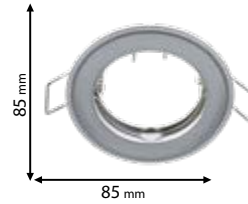

Type: Movable down light
Body colour: Chrome
Material: Die-cast zinc
Height: 25 mm
Cut size: 70 mm
Max.: 50W

Lamps Not Included

9290/SN