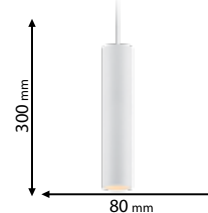

Type: Four lines track light - hanging
Power: 15W
Lumens: 1500lm
Efficiency: 100lm/W
Body colour: White
Material: Aluminum

5 YEARS TOTAL WARRANTY
+ 3 standard
2 extended

IP40

~230V

Ra>80

EMC

RoHS COMPLIANT

CE

Scan QR code for 3D models, IES files & price.