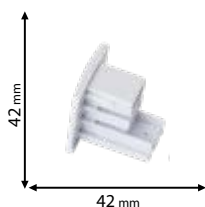

Type: End cap
Body colour: Black | White
Width: 30 mm
Material: ABS anti-flaming

IP20

~230V

RoHS COMPLIANT

CE

Scan QR code for 3D models, IES files & price.