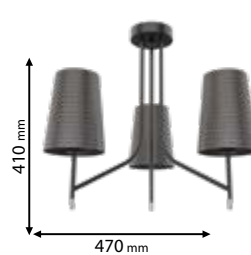

Lamps
Not Included

955THERA3/BL

Type: Ceiling lamp
Body colour: Black
Material: Iron + Fabric
Max.: 3x40W

Scan QR code for 3D models, IES files & price.

Recommended bulb

E14

page 732

ELMARK
The Brand of Electricity