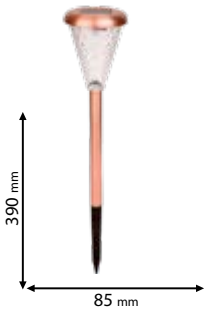

Click on the image
& view the price

SOLAR PATHWAY LIGHTS, IP44

1 YEARS TOTAL WARRANTY
+ 1 standard
0 extended

IP44

RoHS COMPLIANT

CE

Scan QR code for 3D models, IES files & price.

98SOL3122

Type: Solar pathway light
Power: 0.06W
Lumens: 1lm
Solar panel: Amorphous
Battery: Ni-Mh/100mAh AAA 1.2V
Working time: 8h
Body colour: Brass
Material: Stainless steel + Plastic

98SOL6721

Type: Solar pathway light
Power: 0.06W
Lumens: 1lm
Solar panel: Amorphous
Battery: Ni-Mh/200mAh AA 1.2V
Working time: 8h
Body colour: Silver
Material: Stainless steel + Plastic

98SOL6921

Type: Solar pathway light
Power: 0.06W
Lumens: 1lm
Solar panel: Amorphous
Battery: Ni-Mh/100mAh AAA 1.2V
Working time: 8h
Body colour: Black
Material: Stainless steel + Plastic