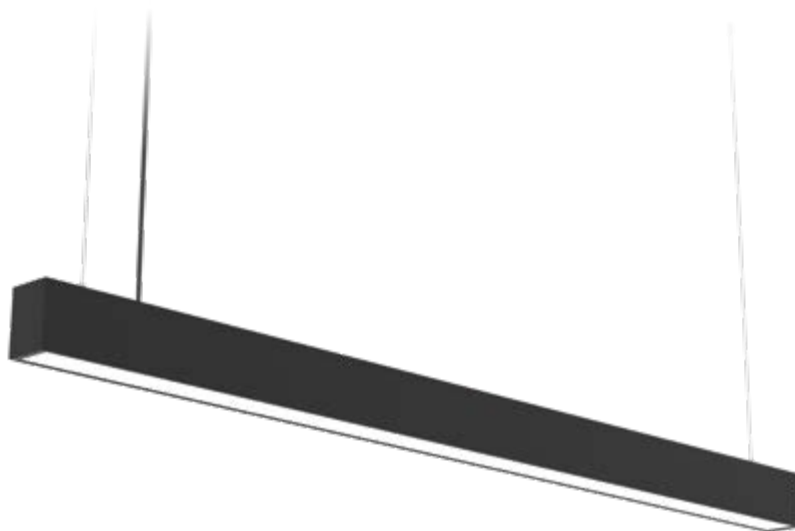

99POM602430/BL
99POM602440/BL
99POM1505030/BL
99POM1505040/BL

Click on the image
& view the price

LED PROFILES FOR HANGING AND SURFACE MOUNTING

5 YEARS TOTAL WARRANTY
+ 3 standard
2 extended

IP40

~230V

Ra≥80

EMC

RoHS COMPLIANT

CE

Scan QR code for 3D models,
IES files & price.

318

warm WHITE 3000K **99POM602430/BL**

neutral WHITE 4000K **99POM602440/BL**