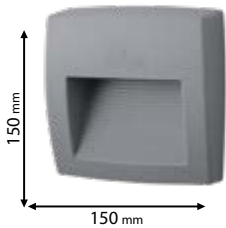

95LORENZA150/GR

Type: LED wall lamp
Lamp holder: R7s
Power: 3.2W
Lumens: 400lm
Efficiency: 125lm/W
Body colour: Grey
Material: Resin + Clear glass

UV resistant