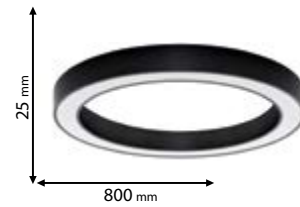

CE

Scan QR code for 3D models,
IES files & price.

- 99RING6004035/BL
- 99RING6004035/WH
- 99RING6004035/GR

Type: LED ring
Power: 35W
Lumens: 3500lm
Efficiency: 100lm/W
Body colour: Black | White | Grey
Mounting: Hanging
Material: Aluminum + PC