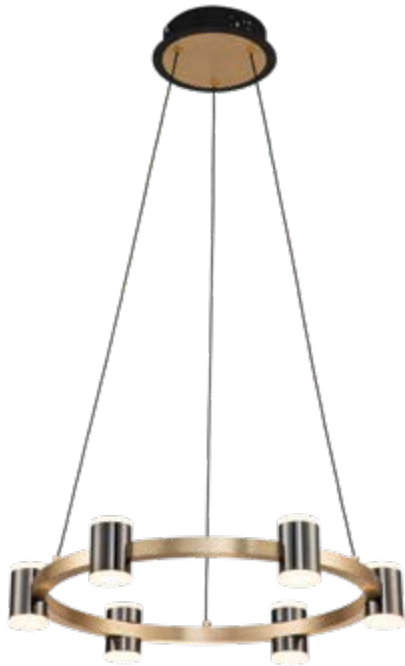

955AXEL3048

5 YEARS TOTAL WARRANTY
+ 3 standard
+ 2 extended

IP40

~230V

SMD
2835

>15000

Ra≥80

EMC

Click on the image
& view the price