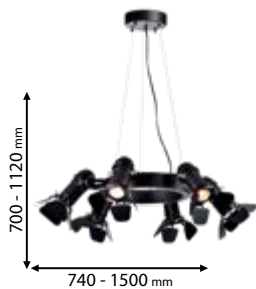

955CINEMA6

Type: Chandelier
Body colour: Black
Material: Metal
Max.: 6x40W

Lamps
Not Included