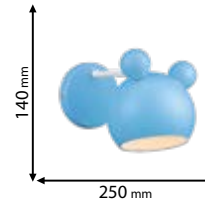

Lamps
Not Included

1xE27

955MICKEY1W/B

Type: Wall lamp
Body colour: Blue
Material: Metal
Max.: 40W