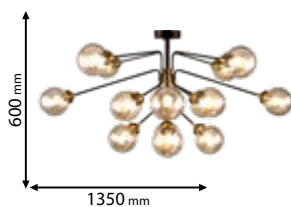

Type: Chandelier
Body colour: Black & Bronze
Glass colour: Amber
Material: Metal + Glass
Max.: 16x40W

Lamps
Not Included

8xE14