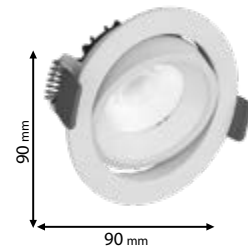

Type: Deep round spotlight*
Power: 18W
Lumens: 2000lm
Efficiency: 111lm/W
Body colour: White
Cut size: Ø83 mm
Height: 53 mm
Material: Aluminum + PC1