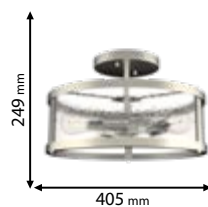

Lamps
Not Included

955EMMA3C/BL

Type: Ceiling lamp
Body colour: Matt black & White
Material: Metal
Max.: 3x40W

Lamps
Not Included

955SANTA3/NI

Type: Ceiling lamp
Body colour: Satin nickel
Material: Metal + Glass
Max.: 3x40W