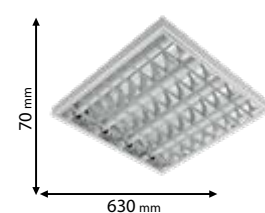

Type: Square LED fixture with LED tubes T8 Stellar*
Power: 4x9W
Lumens: 2340lm
Efficiency: 65lm/W
Body colour: White
Mounting: Recessed
Material: Steel + Aluminum