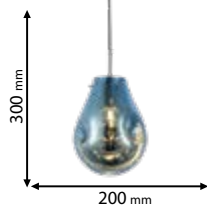

Recommended bulb

E27

page 729
for HELEN

ELMARK
The Brand of Electricity

Click on the image
& view the price

DECOR | HELEN | BRILLIANCE

Lamps
Not Included

955HELEN1/BL

Type: Pendant lamp
Body colour: Blue
Material: Iron + Glass
Max.: 1x40W

Lamps
Not Included

955HELEN1/SM

Type: Pendant lamp
Body colour: Smoky
Material: Iron + Glass
Max.: 1x40W

Lamps
Not Included

955HELEN1/AM

Type: Pendant lamp
Body colour: Amber
Material: Iron + Glass
Max.: 1x50W

LED Lamp
Included

955BRILLIANCE1

Type: Pendant lamp
Power: 3W
Lumens: 330lm
Colour temp.: 2700K
Body colour: Cooper
Material: Iron + Glass

5 YEARS TOTAL WARRANTY
+ 3 standard
2 extended

IP20

~230V

RoHS

CE

Scan QR code for 3D models,
IES files & price.