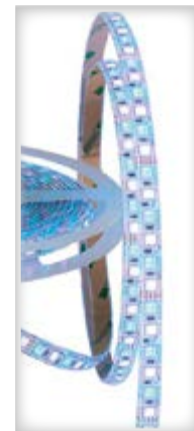

5 YEARS TOTAL WARRANTY
+ 3 standard
+ 2 extended

12V DC

SMD 5050

30000h

REEL 5m

RoHS COMPLIANT

CE

Scan QR code for 3D models, IES files & price.