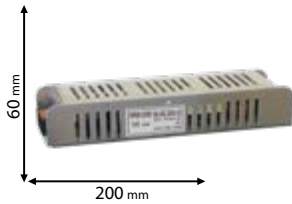

99SET20024IP20S

Type: 24V DC Driver Slim Series
Power: 200W
Input Voltage: 176-264V AC/
50-60Hz
Output voltage: 24V DC
Output Current: 8.3A
Height: 40 mm

24V DC