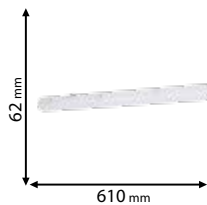

Type: LED fixture with clips and cable gland
Power: 18W
Lumens: 1620lm
Efficiency: 90lm/W
Body colour: Grey
Material: PC