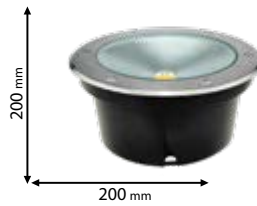

Type: Ground recessed fixture
Rated voltage: 24V DC
Power: 20W
Lumens: 1750lm
Efficiency: 87lm/W
Body colour: Grey
Height: 90 mm
Material: Stainless steel + Aluminum + Tempered glass

96RAY24/30WW
warm WHITE
3000K
96RAY24/30
neutral WHITE
4000K