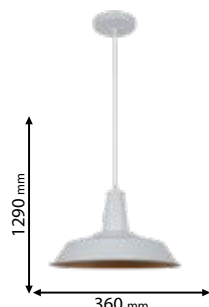

955MATT1/WH

Type: Pendant lamp
Body colour: Matt white & Gold
Material: Metal
Max.: 40W

Scan QR code for 3D models,
IES files & price.

IP20

~230V

RoHS

CE