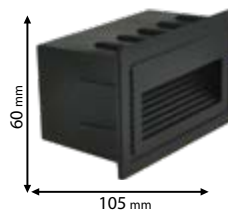

Type: Recessed step light
Power: 2W
Lumens: 50lm
Body colour: Black
Height: 55 mm
Material: Aluminum