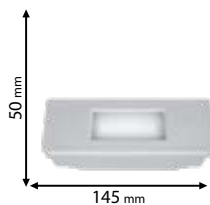

Type: LED recessed light
Lamp holder: R7s
Power: 3.2W
Lumens: 400lm
Efficiency: 125lm/W
Body colour: Grey
Material: Resin