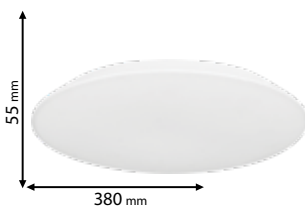

95EL229128W/WH

Type: LED ceiling lamp
Power: 28W
Lumens: 1960lm
Efficiency: 70lm/W
Body colour: White
Material: PP