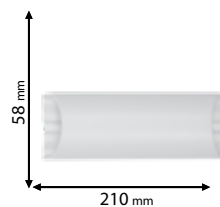

9MODI

Type: Coupling 180° I-type for
9MOD18W & 9MOD36W
Material: PC