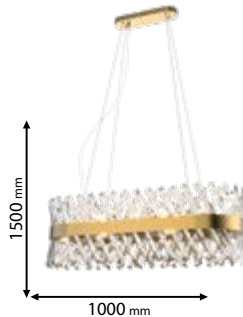

955WILLIAMLUX8

Type: Chandelier
Body colour: Antique brass
Material: Metal + Crystal
Max.: 8x40W

Lamps Not Included

12xE14

955WILLIAMLUX12

Type: Chandelier
Body colour: Antique brass
Material: Metal + Crystal
Max.: 12x40W