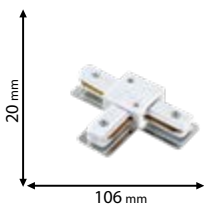

Type: T-type adapter for two lines track rail
Body colour: Black | White
Width: 40 mm
Material: Aluminum
Max.: 10A

- 93340
- 93140