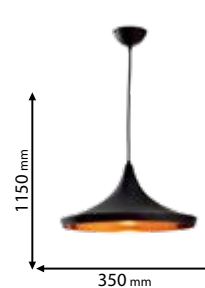

955TIM1B

Type: Pendant lamp
Body colour: Black & Gold
Material: Aluminum
Max.: 40W

Lamps
Not Included

1xE27