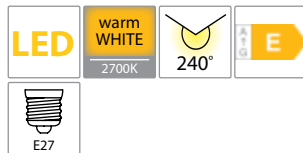

99LED587HE

Type: LED lamp PEAR A60 high efficiency
Power:12W
Lumens: 1440lm
Efficiency: 120lm/W
Lamp holder: E27