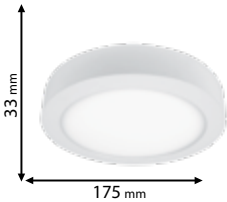

5 YEARS TOTAL WARRANTY
+ 3 standard
2 extended

IP40

~230V

SMD 2835

>20000

30000h

Ra≥80

EMC

LED warm WHITE 2700-3000K 120° F

LED neutral WHITE 4000-4300K 120° F

LED cold WHITE 6300-6500K 120° F

99LED966WW

Type: LED panel
Power: 28W
Lumens: 2500lm
Efficiency: 89lm/W
Body colour: White
Mounting: Surface
Material: Polycarbonate

99LED966

Type: LED panel
Power: 28W
Lumens: 2500lm
Efficiency: 89lm/W
Body colour: White
Mounting: Surface
Material: Polycarbonate

99LED966CW

Type: LED panel
Power: 28W
Lumens: 2500lm
Efficiency: 89lm/W
Body colour: White
Mounting: Surface
Material: Polycarbonate