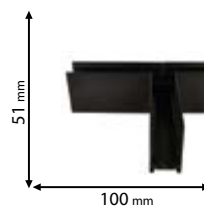

93MA021

Type: T-connector for magnetic track rail 93MR2OM2/BL
Body colour: Black
Mounting: Surface
Material: Aluminum

IP20

48V DC

Ra≥80

Scan QR code for 3D models, IES files & price.