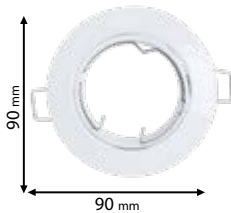

MOVABLE RECESSED DOWN LIGHTS

Lamps Not Included 1xGU10

9251R/W

Type: Movable round downlight
Body colour: White
Material: Powder coated steel
Height: 28 mm
Cut size: 67 mm
Max.: 8W

Lamps Not Included 1xGU10

9251R/BL