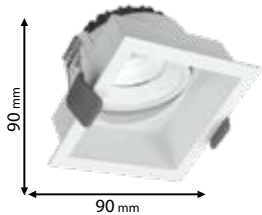

92M6210W366215

Type: Deep square spotlight*
Power: 13W
Lumens: 1560lm
Efficiency: 120lm/W
Body colour: White
Cut size: 80x83 mm
Height: 68 mm
Material: Aluminum + PC

92M6215W366215

Type: Deep square spotlight*
Power: 18W
Lumens: 2160lm
Efficiency: 120lm/W
Body colour: White
Cut size: 80x83 mm
Height: 68 mm
Material: Aluminum + PC