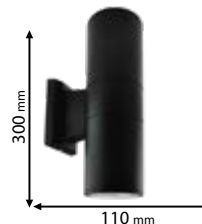

Type: Facade lighting
Power: 2x15W
Lumens: 2600lm
Efficiency: 85lm/W
Light direction: up & down
Body colour: Black
Material: Aluminum