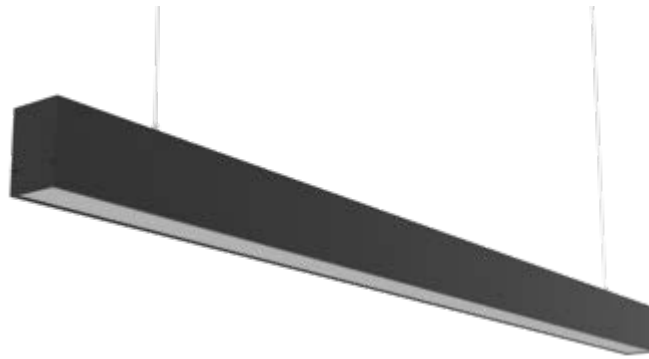

99XPOM602440/BL
99XPOM1204040/BL

LED PROFILES FOR HANGING AND SURFACE MOUNTING

Click on the image & view the price

LED neutral WHITE 4000K 120° F