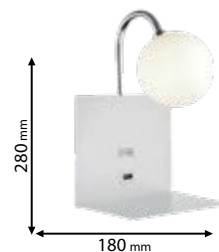

DECOR | BETTY | BRENDA

Lamps
Not Included

955BETTY1W/BL

Type: Wall lamp
Body colour: Black
Material: Metal + Glass
Max.: 11W

Lamps
Not Included

955BETTY1W/WH

Type: Wall lamp
Body colour: White
Material: Metal + Glass
Max.: 11W