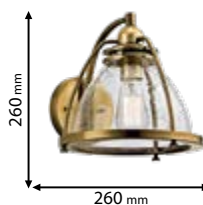

Type: Wall lamp
Body colour: Antique brass
Material: Metal + Glass
Max.: 40W

Scan QR code for 3D models,
IES files & price.