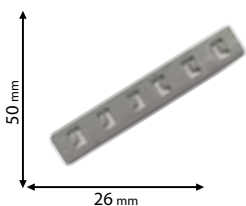

Type: Connector for magnetic rails 93MR2BM2 & 93MR3BM2
Mounting: Between two rails
Material: Metal