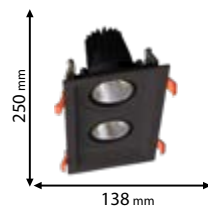

Type: Square down light movable*
Power: 2x15W
Lumens: 2100lm
Efficiency: 70lm/W
Body colour: Black
Height: 98mm
Cut size: 230x120mm
Material: Aluminum

warm WHITE 3000K
92DL82F6030/BL
neutral WHITE 4000K
92DL82F6040/BL