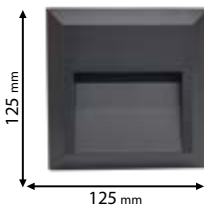

Type: LED wall light
Power: 1.5W
Lumens: 60lm
Body colour: Dark grey
Material: ABS + PVC
Operating temperature:
-20°C+65°C