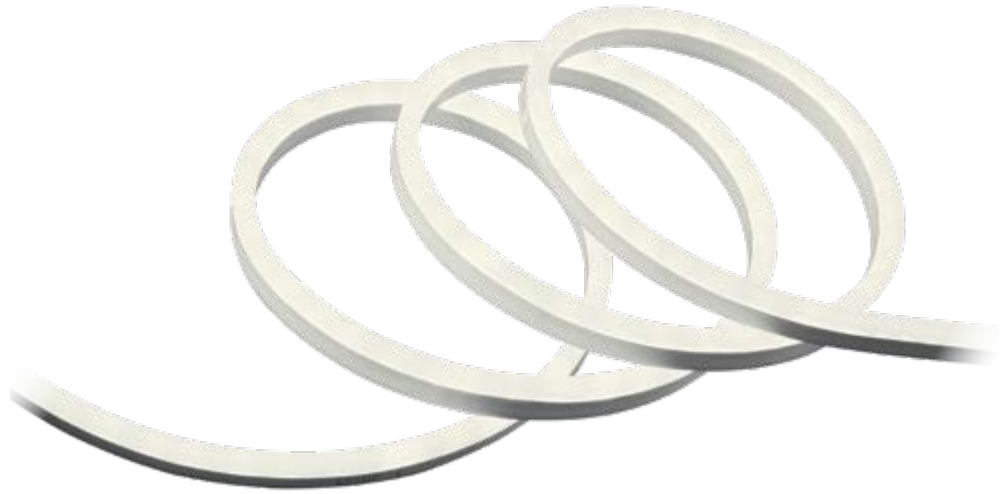

99LED940WW

Click on the image
& view the price

LED NEON FLEX IP68 & ACCESSORIES

5 YEARS TOTAL WARRANTY
+ 3 standard
2 extended

IP68

12V DC

SMD
2835

30000h

REEL
5m

RoHS
COMPLIANT

CE

150°

F

warm
WHITE
3000K

99LED940WW

Type: LED neon flex
Power: 4.8 W/m
Luminous efficiency: 160lm/m
Width: 8mm
Height: 16mm
Mark cut 1m.

150°

F

neutral
WHITE
4000K

99LED940W

Type: LED neon flex
Power: 4.8 W/m
Luminous efficiency: 160lm/m
Width: 8mm
Height: 16mm
Mark cut 1m.

99ACC81

Type: End cap for neon 12V
DC 4.8W/m

99ACC82

Type: Power cable for
neon 12V DC 4.8W/m

99ACC83

Type: Connector for
neon 12V DC 4.8W/m

99ACC84

Type: Clip for neon 12V
DC 4.8W/m

Scan QR code for 3D models,
IES files & price.

800

Download from www.elmarkholding.eu or for mobile from

or