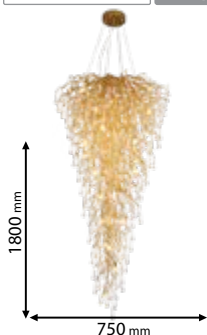

Type: Chandelier
Body colour: Gold
Material: Aluminum + Crystals
Max.: 22x11W

Lamps
Not Included

955LOUIS13