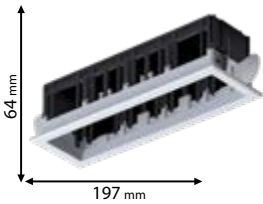

92MOD2RR

92MOD3RR

92MOD4RR

Click on the image
& view the price

FREE COMBINATION DECORATIVE FRAMES AND CONSOLE BOXES, MODENA SERIES

92MOD4GR/WH

Type: Console for 4 Grill
COB Module
Colour: White
Material: PC
Mounting: Recessed
Height: 55,5mm
Cut size: 189x55mm