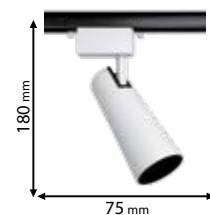

Type: Four lines track light
Power: 32
Lumens: 2000lm
Efficiency: 70lm/W
Body colour: White
Material: Aluminum

5 YEARS TOTAL WARRANTY
+ 3 standard
2 extended

- IP40
- ~230V
- Ra>80
- EMC
- RoHS COMPLIANT
- CE

Scan QR code for 3D models, IES files & price.