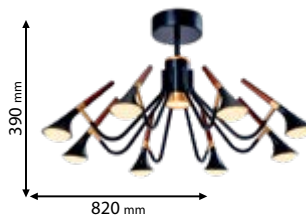

955DUNCAN9

Type: Chandelier
Power: 45W
Lumens: 3150lm
Body colour: Matte black
& Wood
Material: Aluminum +
Iron + PC