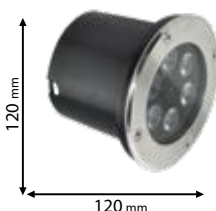

Click on the image & view the price

RECESSED GROUND FIXTURES, IP67

3 YEARS TOTAL WARRANTY
+ 3 standard
0 extended

IP65

~230V

SMD 2835

>20000

30000h

Ra≥80

EMC

Scan QR code for 3D models, IES files & price.

618

96GRF1/315220W

warm WHITE
3000K

96GRF1/315220

neutral WHITE
4000K

Type: Ground recessed fixture
Rated voltage: 220V
Power: 3W
Lumens: 270lm
Efficiency: 90lm/W
Body colour: Grey
Height: 60 mm
Material: Aluminum + Tempered glass

96GRF1/31524WW

warm WHITE
3000K

96GRF1/31524

neutral WHITE
4000K

Type: Ground recessed fixture
Rated voltage: 12-24V DC
Power: 3W
Lumens: 270lm
Efficiency: 90lm/W
Body colour: Grey
Height: 60 mm
Material: Aluminum + Tempered glass

96GRF1/515220W

warm WHITE
3000K

96GRF1/515220

neutral WHITE
4000K

Type: Ground recessed fixture
Rated voltage: 220V
Power: 5W
Lumens: 400lm
Efficiency: 80lm/W
Body colour: Grey
Height: 95 mm
Material: Aluminum + Tempered glass

96GRF1/51524WW

warm WHITE
3000K

96GRF1/51524

neutral WHITE
4000K

Type: Ground recessed fixture
Rated voltage: 24V AC
Power: 5W
Lumens: 400lm
Efficiency: 80lm/W
Body colour: Grey
Height: 95 mm
Material: Aluminum + Tempered glass