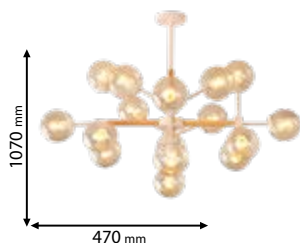

Type: Chandelier
Body colour: White & Tea
Material: Metal + Glass + PVC
Max.: 16x40W

Lamps
Not Included

955ISABEL9