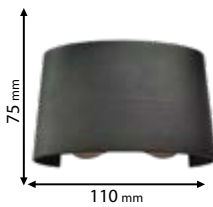

969LEDW0440/BL

Type: LED Wall Lamp
Power: 4x1W
Lumens: 4x80lm
Efficiency: 80lm/W
Body Colour: Black
Material: Aluminum
Mounting: Surface