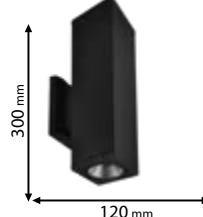

Type: Facade lighting
Power: 2x15W
Lumens: 2600lm
Efficiency: 85lm/W
Light direction: up & down
Body colour: Black
Material: Aluminum

3 YEARS TOTAL WARRANTY
+ 3 standard
0 extended

IP65

~230V

SMD
2835

>20000

30000h

Ra≥80

EMC

Scan QR code for 3D models,
IES files & price.