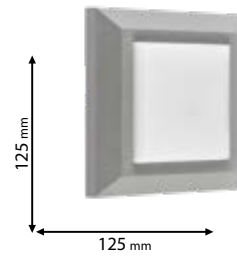

Type: LED wall light
Power: 4W
Lumens: 280lm
Efficiency: 70lm/W
Body colour: Grey
Material: UV resistant ABS+ PC

UV resistant