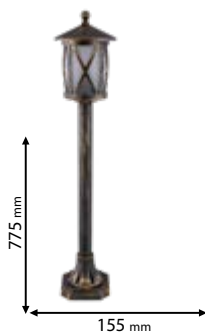

Recommended bulb

E27

page 743

ELMARK
The Brand of Electricity

OUTDOOR | ERIK

2 YEARS TOTAL WARRANTY
+ 2 standard
0 extended

IP44

~230V

RoHS COMPLIANT

CE

Click on the image & view the price

GARDEN LANTERNS, IP44

Lamps Not Included

96105F/AB

Type: Lantern floor post
Body colour: Antique brass
Material: Aluminum + Glass
Max.: 40W

Lamps Not Included

96104MF/AB

Type: Lantern floor post
Body colour: Antique brass
Material: Aluminum + Glass
Max.: 40W

Scan QR code for 3D models, IES files & price.

Download **ELMARK BUSINESS APP**

from www.elmarkholding.eu or for mobile from

or