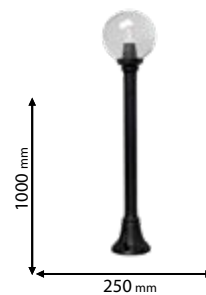

UV resistant

Scan QR code for 3D models,
IES files & price.

Recommended bulb

E27

page 728

96NARDO250W/BL

96DISMA250MF/BL

Click on the image & view the price