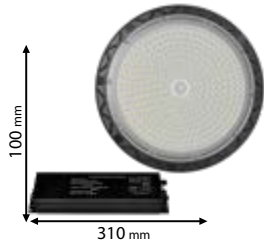

Type: LED high bay
Power: 150W
Lumens: 16500lm
Efficiency: 110lm/W
Emergency time: ≥2h
Surge Protection: 6kV
Body colour: Black
Material: Aluminum + PC
Appr. mounting height: 5 m