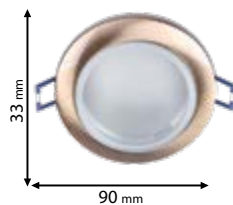

Type: Bathroom downlight
Body colour: Antique brass
Material: Steel + Glass
Cut size: 60mm
Max.: 50W

3 YEARS TOTAL WARRANTY
+ 3 standard
0 extended

IP44

~230V

RoHS COMPLIANT

CE

Scan QR code for 3D models,
IES files & price.

Download from www.elmarkholding.eu or for mobile from