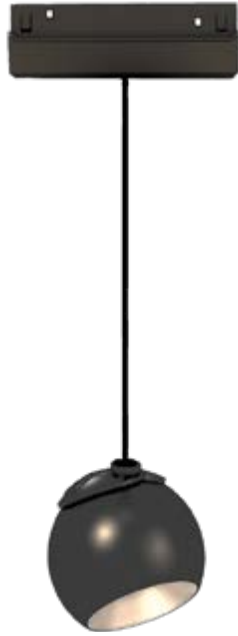

93M21PLB1030/BL
93M21PLB1040/BL