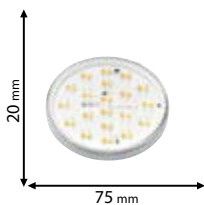

Type: LED lamp with settable colour temperature
Power: 3W
Lumens: 410lm
Efficiency: 136lm/W
Lamp holder: GX53

LED warm WHITE 3000K neutral WHITE 4000K cold WHITE 6500K **SETTABLE** 112°

E