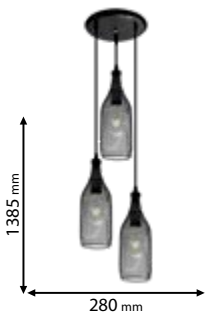

Click on the image
& view the price

Lamps
Not Included

955KEN3

Type: Pendant lamp
Body colour: Matt black
Material: Metal
Max.: 3x40W

Lamps
Not Included

955KEN1

Type: Pendant lamp
Body colour: Matt black
Material: Metal
Max.: 40W