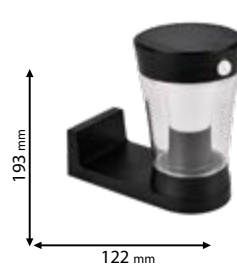

98SOL312

Type: Solar Wall Lamp with Sensor
Power: 3W
Lumens: 500lm
Beam angle: 180°
Solar panel: 5V/ 1.5W
Battery: 3.7V/ 2000mAh
Charging time: 6-8h
Discharging time: >12h
Body Colour: Black
Material: ABS + PC

Functions:

Level 1: people come 100% brightness, last for 20s then light off after people leave
Level 2: people come 100% brightness, last for 20s then 15% dim light after people leave
Level 3: 100% brightness in 1minute, 1-10minutes 75% brightness, 10-30minutes keep 50% brightness, 30minutes - 5 hours, 15% brightness, 5-10hours 5% brightness.