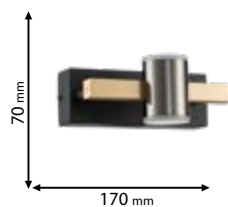

955AXEL3008W

Type: Wall lamp
Power: 8W
Lumens: 520lm
Body colour: Black & Brushed
light gold
Material: Metal + Aluminum+
Acrylic PC

Scan QR code for 3D models,
IES files & price.