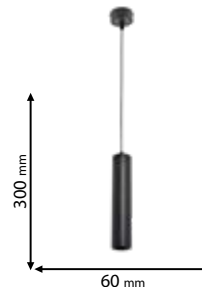

Type: Pendant lamp
Power: 10W
Lumens: 800lm
Body colour: White
Material: Aluminum

93TL291L10W/BL

Type: Pendant lamp
Power: 10W
Lumens: 800lm
Body colour: Black
Material: Aluminum

Scan QR code for 3D models,
IES files & price.