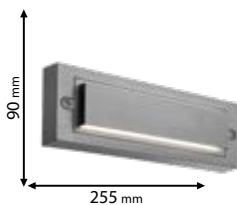

Type: LED wall lamp
Power: 6W
Lumens: 110lm
Efficiency: 18lm/W
Body colour: Grey
Material: UV resistant ABS + PC

UV resistant

3 YEARS TOTAL WARRANTY
+ 2 standard
1 extended

IP65

~230V

SMD 2835

>15000

Ra≥80

Scan QR code for 3D models,
IES files & price.