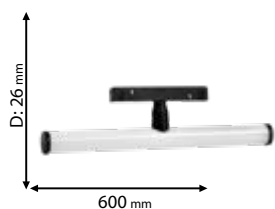

Type: Magnet LED Light
Power: 12W
Lumens: 1220lm
Efficiency: 102lm/W
Body colour: Black
Material: Metal + Plastic

IP20

48V DC

Ra≥80

EMC

Scan QR code for 3D models,
IES files & price.