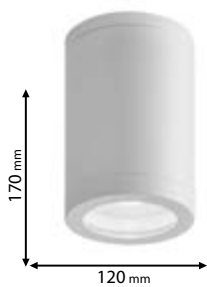

96DL305/WH

Type: Ceiling lamp
Body colour: White
Material: UV resistant ABS + PC
Max.: 40W
Max. beam angle: 90°

UV resistant

Scan QR code for 3D models, IES files & price.