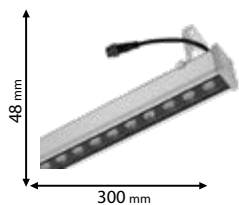

Type: LED Wall Wash
Power: 36W
Body Colour: Silver
Width: 40 mm
Material: Aluminium + Glass
Mounting: Surface
LED Chip: SMD 3030

5 YEARS TOTAL WARRANTY
+ 3 standard
2 extended

IP65

~230V

30000h

EMC

RoHS COMPLIANT

CE

Scan QR code for 3D models,
IES files & price.