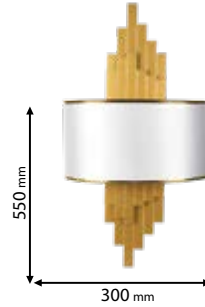

955BRETON2W/WH

Type: Wall lamp
Body colour: Gold & White
Material: Stainless Steel + PC Fabric
Max.: 2x40W

Lamps Not Included 7xG4