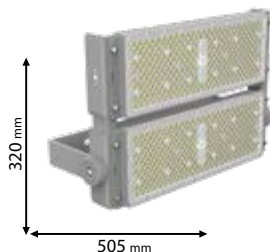

98MARS40090CW

Type: LED Floodlight
Power: 400W
Lumens: 56000lm
Efficiency: 140lm/W
Surge Protection: 6kV
Driver: Phillips
Body colour: Grey
Material: Aluminum + PC

LED cold WHITE 5500K 30° **D**

98MARS40030CW

Type: LED Floodlight
Power: 400W
Lumens: 56000lm
Efficiency: 140lm/W
Surge Protection: 6kV
Driver: Phillips
Body colour: Grey
Material: Aluminum + PC

LED cold WHITE 5500K 60° **D**

98MARS40060CW

Type: LED Floodlight
Power: 400W
Lumens: 56000lm
Efficiency: 140lm/W
Surge Protection: 6kV
Driver: Phillips
Body colour: Grey
Material: Aluminum + PC

Scan QR code for 3D models, IES files & price.