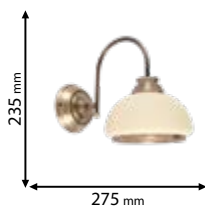

Type: Wall lamp
Body colour: Golden
copper brass & Beige
Material: Metal + Glass
Max.: 40W

Lamps
Not Included

1xE27

955KRISTA1T

Type: Table lamp
Body colour: Golden
copper brass & Beige
Material: Metal + Glass
Max.: 40W