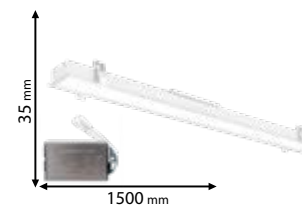

99PFM1505040/WHE

Type: LED profile
Power: 50W
Lumens: 5000lm
Efficiency: 100lm/W
Emergency time: ≥2h
Body colour: White
Mounting: Recessed
Material: Aluminum + PC