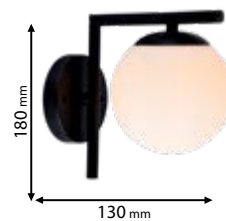

Type: Wall lamp
Body colour: Black & White
glass
Material: Metal + Glass
Max.: 40W

Scan QR code for 3D models,
IES files & price.

Download from www.elmarkholding.eu or for mobile from

or

Recommended bulb

E27