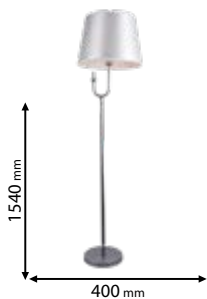

CE

Click on the image & view the price

Lamps
Not Included

955CARMEN1F

Type: Floor lamp
Body colour: White & Chrome
Material: Metal
Max.: 40W

Lamps
Not Included

955CARMEN1T

Type: Table lamp
Body colour: White & Chrome
Material: Metal
Max.: 40W