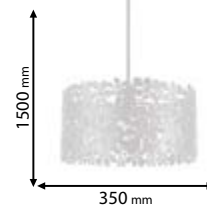

Lamps
Not Included

955CHESTER1/BL

Type: Pendant lamp
Body colour: Black
Material: Iron
Max.: 40W

Lamps
Not Included

955CHESTER1/WH

Type: Pendant lamp
Body colour: White
Material: Iron
Max.: 40W

Scan QR code for 3D models,
IES files & price.