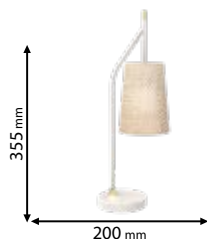

Lamps Not Included  1xE14

955THERA1T/WH

Type: Table lamp
Body colour: White
Material: Iron + Fabric
Max.: 40W

Lamps Not Included  1xE14

955THERA1T/BL

Type: Table lamp
Body colour: Black
Material: Iron + Fabric
Max.: 40W