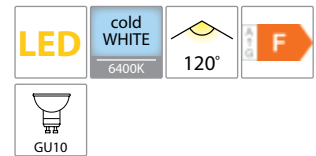

99LED796

Type: LED lamp SMD
Power: 6.5W
Lumens: 585lm
Efficiency: 90lm/W
Lamp holder: GU10

3 YEARS TOTAL WARRANTY
+ 3 standard
0 extended

IP20

~230V

30000h

Ra≥80

RoHS COMPLIANT

EMC

CE

Scan QR code for 3D models,
IES files & price.