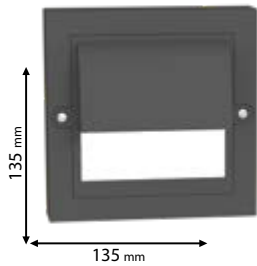

WALL LAMPS, IP65

Type: LED wall lamp
Power: 6W
Lumens: 200lm
Efficiency: 33lm/W
Body colour: Black
Material: UV resistant ABS+ PC

UV resistant