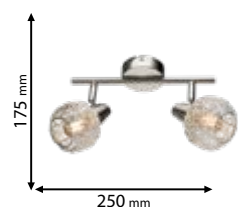

Lamps
Not Included

955JULIE3R

Type: Ceiling lamp
Body colour: Satin nickel & Aluminum
Material: Metal
Max.: 3x40W

Lamps
Not Included

955JULIE2

Type: Ceiling spot lamp
Body colour: Satin nickel & Aluminum
Material: Metal
Max.: 2x40W