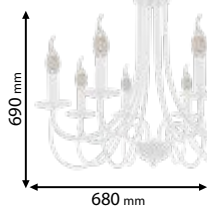

Type: Chandelier
Body colour: White
Material: Metal
Max.: 8x40W

Lamps Not Included

5xE14

955ANGELA5/WH