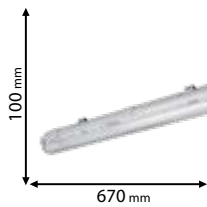

Type: LED fixture with LED tubes T8 ELMARK
Power: 1x10W
Lumens: 900lm
Efficiency: 90lm/W
Body colour: Grey
Material: PC
Reflector: steel white