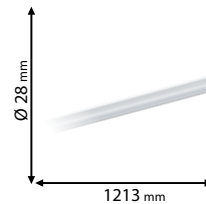

Type: LED tube T8 ELMARK
Power: 18W
Lumens: 1850lm
Efficiency: 103lm/W
Lamp holder: G13

LED 300° F neutral WHITE 4000K
cold WHITE 6400K
G13

99LED448M
99LED447M