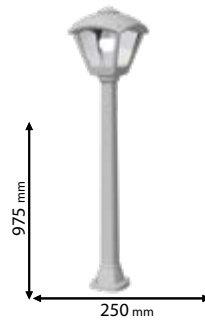

96DARIO250M/GR

Type: Floor lamp
Lamp holder: E27
Power: 8.5W
Lumens: 969lm
Efficiency: 147lm/W
Body colour: Grey + Clear
Diffuser
Material: Resin+ PMMA