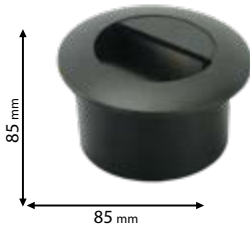

96GRFLED016WW

Type: Recessed step light
Power: 2W
Lumens: 50lm
Body colour: Black
Height: 65 mm
Material: Aluminum