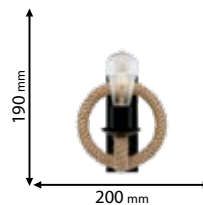

955ROPE2W

Type: Wall lamp
Body colour: Black
Material: Metal + Rust
Max.: 2x40W

Lamps
Not Included

1xE27

955ROPE1W

Type: Wall lamp
Body colour: Black
Material: Metal + Rust
Max.: 40W

Scan QR code for 3D models,
IES files & price.