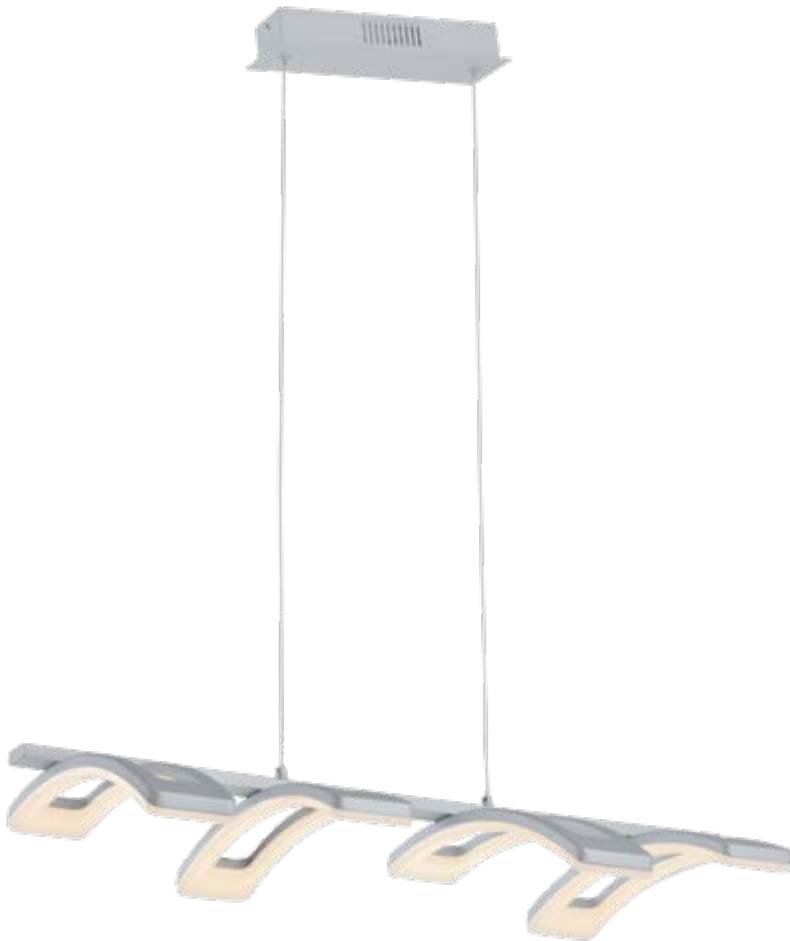

955MARCELLA4A