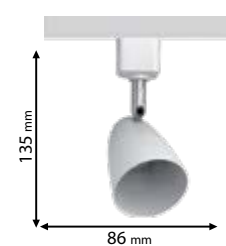

94TL2044/WH

Type: Four lines track light
Body colour: White
Material: Iron
Max.: 8W