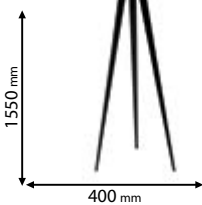

Recommended bulb

E27

page 743

ELMARK

The Brand of Electricity

DECOR | TABLE AND FLOOR LAMPS

5 YEARS TOTAL WARRANTY
+ 3 standard
+ 2 extended

Click on the image
& view the price

IP20

~230V

RoHS

CE

Lamps
Not Included

1xE27

955TOMY1F

Type: Floor lamp
Body colour: Dark Grey
Material: Metal+ Fabric
Max.: 40W

Lamps
Not Included

1xE27

955TOMY1T

Type: Table lamp
Body colour: Dark Grey
Material: Metal + Fabric
Max.: 40W

Scan QR code for 3D models,
IES files & price.

Download from www.elmarkholding.eu or for mobile from

or