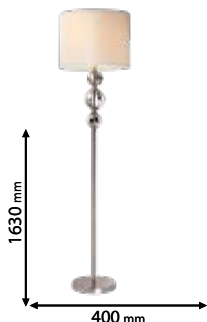

955MAYA1F

Type: Floor lamp
Body colour: Chrome
Material: Metal + Glass + Fabric shade
Max.: 40W

Lamps Not Included

955MERY1F/CH

Type: Floor lamp
Body colour: Chrome
Material: Metal + Crystal + Fabric shade
Max.: 40W