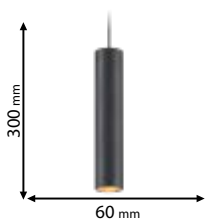

TWO LINES TRACK HANGING LIGHT, TL29 SERIES

93TL292L10WW/BL
warm WHITE
2700K
93TL292L10W/BL
neutral WHITE
4000K

Type: Two lines track light - hanging
Power: 10W
Lumens: 800lm
Efficiency: 80lm/W
Body colour: Black
Material: Aluminum