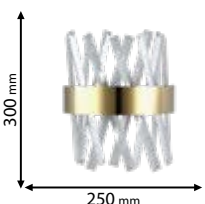

Type: Wall lamp
Body colour: Antique brass
Material: Metal + Crystal
Max.: 2x40W