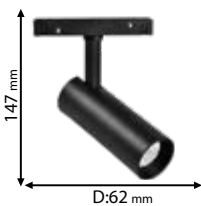

Type: Magnet foldable LED fixture
Power: 16W
Lumens: 1520lm
Efficiency: 95lm/W
Body colour: Black
Material: Metal

Scan QR code for 3D models,
IES files & price.