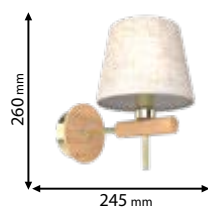

Type: Wall lamp
Body colour: Gold & Beige
Material: Iron + Fabric + Wood
Max.: 40W

5 YEARS TOTAL
WARRANTY
+ 3 standard
2 extended

IP20

~230V

RoHS

CE

Scan QR code for 3D models,
IES files & price.