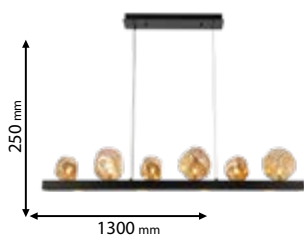

IP20

~230V

RoHS

CE

Click on the image
& view the price

Lamps
Not Included
Included

955ROCK6

Type: Chandelier
Body colour: Black & Amber
Material: Metal + Glass
Max.: 6x11W