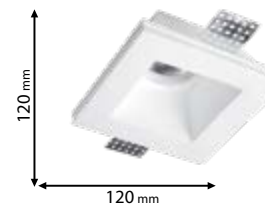

92GDL13S

Type: Square down light
Body colour: White
Material: Plaster
Height: 58 mm
Cut size: 100x100 mm
Max.: 20W

2 YEARS TOTAL
WARRANTY
+ 2 standard
0 extended

IP20

~230V

RoHS
COMPLIANT

CE

Scan QR code for 3D models,
IES files & price.

Download ELMARK
BUSINESS APP

from www.elmarkholding.eu or for mobile from

Google Play

or App Store