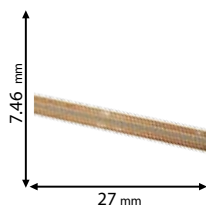

93USMR1SM/G

Type: 48V Ultra Slim Surface
Magnetic Track Rail for
Magnetic LED Lights EL-US Series
Colour: Gold
Length: 1000 mm
Height: 7.46 mm
Mounting: Surface
Material: Aluminum

93USMR2SM/G

Type: 48V Ultra Slim Surface
Magnetic Track Rail for
Magnetic LED Lights EL-US Series
Colour: Gold
Length: 2000 mm
Height: 7.46 mm
Mounting: Surface
Material: Aluminum

Scan QR code for 3D models,
IES files & price.