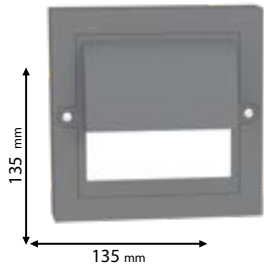

Type: LED wall lamp
Power: 6W
Lumens: 200lm
Efficiency: 33lm/W
Body colour: Grey
Material: UV resistant ABS+ PC

UV resistant