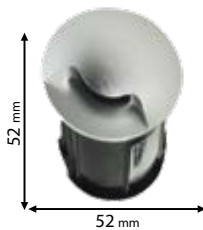

3 YEAR TOTAL WARRANTY
3 standard-0 extended
+ 0 extended

IP65

SMD 2835

>20000

30000h

Ra≥80

EMC

Scan QR code for 3D models, IES files & price.