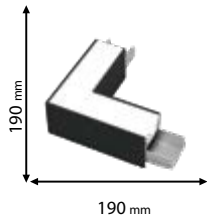

Type: L-connector for LED profile
Power: 8W
Lumens: 800
Efficiency: 100lm/W
Body colour: Black | White
Mounting: Surface/Hanging
Material: Aluminum + PC
* Suitable only for ELMARK LED profiles