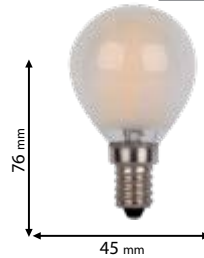

99LED664D

Type: LED filament lamp P45
Power: 4W
Lumens: 400lm
Lamp holder: E14
Body colour: Matt

LED warm WHITE 2700K 360° DIMMABLE E27

99LED665D

Type: LED filament lamp G45
Power: 4W
Lumens: 400lm
Lamp holder: E27
Body colour: Matt