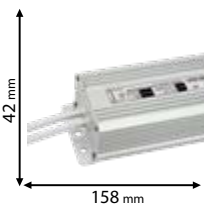

Type: 24V DC Driver Slim Series
Power: 60W
Input Voltage: 90-264V AC/
50-60Hz
Output voltage: 24V DC
Output Current: 2.5A
Height: 22mm

24V DC