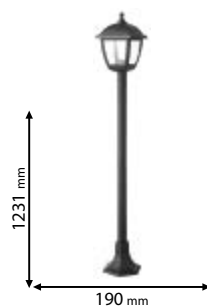

Lamps Not Included

96511F/BL

Type: Standing lantern
Body colour: Black
Material: UV resistant PP + PC
Max.: 40W

UV resistant