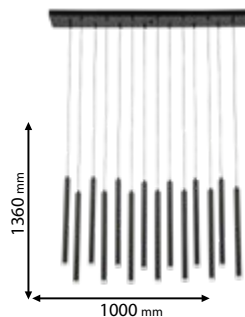

Type: Chandelier
Power: 16W
Lumens: 380lm
Body colour: Matt Black
Material: Metal + Acrylic
Pine QTY: 14