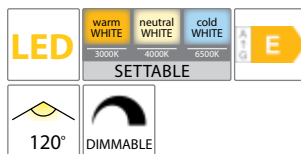

30000h

Ra≥80

EMC

95NEOS18LED

Type: Ceiling lamp with remote control
Power: 18W
Lumens: 2160lm
Efficiency: 120lm/W
Body colour: White & Chrome
Mounting: Surface
Material: Metal + Plastic

95NIGHTSKY60LED

Type: Ceiling lamp with remote control
Power: 60W
Lumens: 4800lm
Efficiency: 80lm/W
Body colour: Chrome
Mounting: Surface
Material: Metal + Plastic