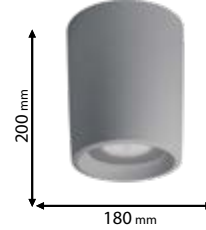

95LIVIA180/WH

Type: Ceiling lamp
Lamp holder: E27
Power: 15W
Lumens: 1800lm
Efficiency: 120lm/W
Body colour: White
Material: Resin + frosted glass

UV resistant