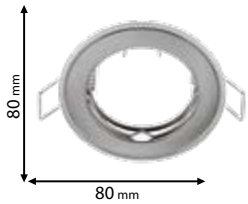

MOVABLE RECESSED DOWN LIGHTS

Lamps Not Included

9291/SN-CH

Type: Movable down light
Body colour: Satin nickel & Chrome
Material: Die-cast zinc
Height: 25 mm
Cut size: 72 mm
Max.: 50W

Lamps Not Included

9291/PCH-CH