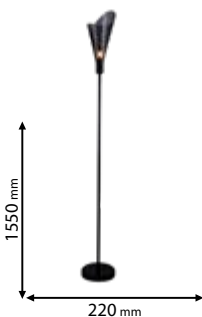

Click on the image
& view the price

Lamps
Not Included

1xE14

955PARIS1F/BL

Type: Floor lamp
Body colour: Black
Material: Metal + PVC
Max.: 40W

Lamps
Not Included

1xE14

955PARIS1T/BL