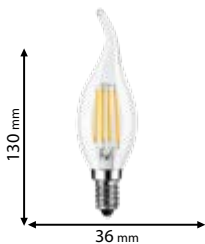

99LED886WW

Type: LED filament lamp FLAME
Power: 5W
Lumens: 450lm
Lamp holder: E14
Body colour: Transparent

LED 360° E warm WHITE 2700K
neutral WHITE 4000K
E27

99LED830WW

99LED830W

Type: LED filament lamp A60
Power: 8W
Lumens: 1055lm
Lamp holder: E27
Body colour: Transparent