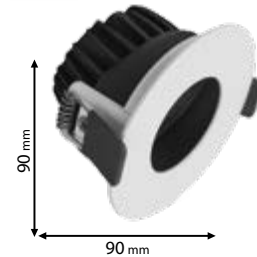

Type: Deep square spotlight*
Power: 18W
Lumens: 2000lm
Efficiency: 111lm/W
Body colour: White
Cut size: Ø83 mm
Height: 54 mm
Material: Aluminum + PC

5 YEARS TOTAL WARRANTY
+ 4 standard
+ 1 extended

IP44

~230V

Ra≥80

EMC

Scan QR code for 3D models,
IES files & price.

Download from www.elmarkholding.eu or for mobile from