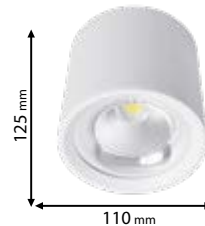

Type: Round down light
Power: 20W
Lumens: 1600lm
Efficiency: 80lm/W
Body colour: White
Mounting: Surface
Material: Aluminum