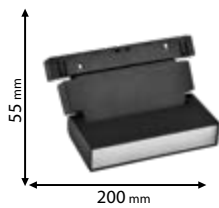

FOUR POLES MAGNETIC LED LIGHTS, FFL SERIES

warm
WHITE
3000K

93M20FFL0630/BL

neutral
WHITE
4000K

93M20FFL0640/BL

Type: Magnet foldable LED light
Power: 6W
Lumens: 360lm
Efficiency: 60lm/W
Body colour: Black
Material: Metal

warm
WHITE
3000K

93M20FFL1230/BL

neutral
WHITE
4000K

93M20FFL1240/BL