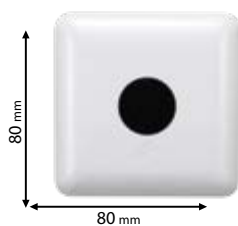

99DS123

Type: Moving hand sensor
Rated load: ESL/LED - 500W
Detection range: 5-6 cm
Height: 36.6 mm

3 YEARS TOTAL WARRANTY
+ 3 standard
0 extended

IP40

~230V

Scan QR code for 3D models,
IES files & price.

99DS400