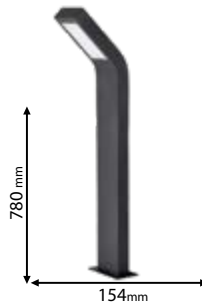

96LEDP20678

Type: LED path light
Power: 10W
Lumens: 800lm
Efficiency: 80lm/W
Body colour: Graphite black
Material: Aluminum + PC

96LEDW206WW