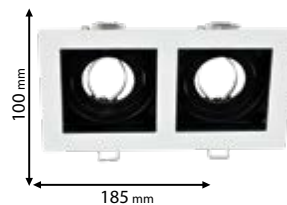

92EL110SQ1/WHBK

Type: Movable recessed square spotlight
Body colour: White & Black
Material: Aluminum
Max.: 8W
Mounting: Recessed
Cut size: 90x90 mm
Height: 40 mm

Lamps
Not Included

92EL110SQ2/WHBK

Type: Movable recessed square spotlight
Body colour: White & Black
Material: Aluminum
Max.: 8W
Mounting: Recessed
Cut size: 170x92 mm
Height: 40 mm