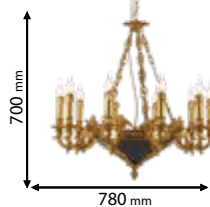

Lamps
Not Included

10xE14

955JULIAN8

700 mm

780 mm

Type: Chandelier
Body colour: Brass
Material: Full Brass +
Ceramic
Max.: 10x40W

Lamps
Not Included

8xE14