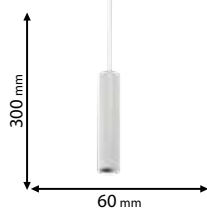

Recommended bulb

GU10

page 761

ELMARK
The Brand of Electricity

DECOR | TL 29

5 YEARS TOTAL WARRANTY
+ 3 standard
+ 2 extended

Click on the image
& view the price

IP20

~230V

RoHS

CE

Lamps
Not Included

1xGU10

93TL2921GU10/WH

Type: Pendant lamp
Body colour: White
Material: Aluminum
Max.: 35W

Lamps
Not Included

1xGU10

93TL291LGU10/BL

Type: Pendant lamp
Body colour: Black
Material: Aluminum
Max.: 35W

Scan QR code for 3D models,
IES files & price.

Download **ELMARK BUSINESS APP**

from www.elmarkholding.eu or for mobile from

or