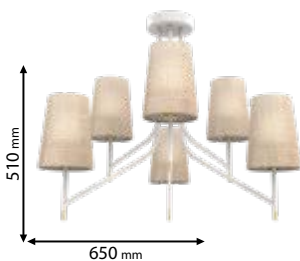

Type: Ceiling lamp
Body colour: White
Material: Iron + Fabric
Max.: 6x40W

Lamps Not Included

955THERA3/WH