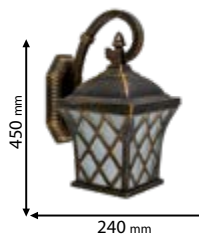

96403P/AB

Type: Hanging lantern
Body colour: Antique brass
Material: Aluminum + Glass
Max.: 40W

Lamps Not Included

96402WD/AB

Type: Wall lantern
Body colour: Antique brass
Material: Aluminum + Glass
Max.: 40W