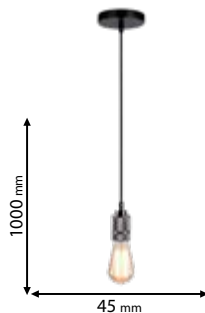

955SAILOR13/S

Type: Pendant lamp
Body colour: Silver
Material: Metal
Max.: 40W

Lamps
Not Included