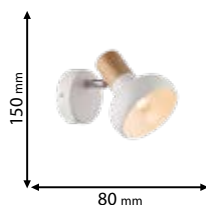

Type: Ceiling spot lamp
Body colour: White & Wood
painting
Material: Metal
Max.: 3x40W

Lamps
Not Included

955ADDY1W/WH

Type: Wall spot lamp
Body colour: White & Wood
painting
Material: Metal
Max.: 40W

5 YEARS TOTAL WARRANTY
+ 3 standard
+ 2 extended