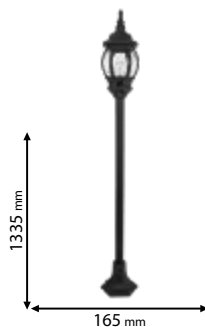

Lamps
Not Included

96515F/BL

Type: Standing lantern
Body colour: Black
Material: UV resistant PP+ PC
Max.: 40W

UV resistant

Lamps
Not Included

96515MF/BL

Type: Standing lantern
Body colour: Black
Material: UV resistant PP+ PC
Max.: 40W