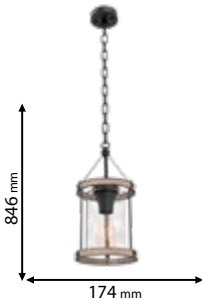

IP20

~230V

RoHS

CE

Lamps
Not Included

955ELIA1

Type: Pendant lamp
Body colour: Matt black
Material: Metal + Wood + Glass
Max.: 40W

Lamps
Not Included