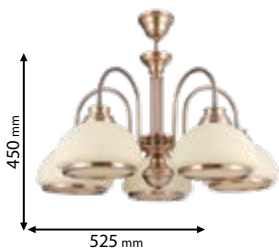

450 mm

525 mm

Type: Chandelier
Body colour: Golden copper brass & Beige
Material: Metal + Glass
Max.: 5x40W

Lamps Not Included

3xE27

955KRISTA3

450 mm

525 mm