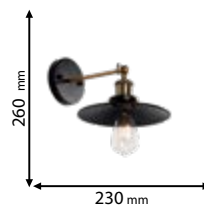

Type: Pendant lamp
Body colour: Antique brass
Material: Metal
Max.: 40W

Lamps
Not Included

955DAMON1W

Type: Wall lamp
Body colour: Black
Material: Metal
Max.: 40W

Scan QR code for 3D models,
IES files & price.