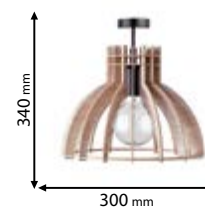

955WOODY/4

Type: Pendant lamp
Body colour: Black & Wood
Material: Metal + Wood
Max.: 40W