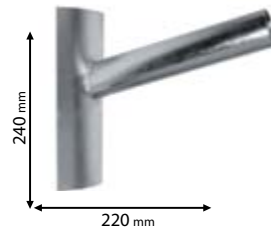

98POLE60P

Type: Pole mounting accessory
Diameter: 60 mm
Material: Stainless Steel

98POLE45

Type: Wall mounting accessory
Diameter: 45 mm
Material: Stainless Steel

98POLE45P

Type: Pole mounting accessory
Diameter: 45 mm
Material: Stainless Steel