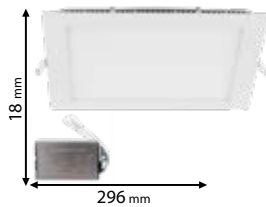

99XLED637E

Type: Square LED panel
Power: 24W
Lumens: 1800lm
Efficiency: 75lm/W
Emergency time: ≥3h
Body colour: White
Cut size: 275x275 mm
Material: Aluminum

IP40