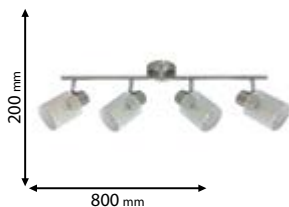

Type: Ceiling spot lamp
Body colour: Satin nickel & White
Material: Iron
Max.: 4x40W

Lamps Not Included

955YOLI2/SN