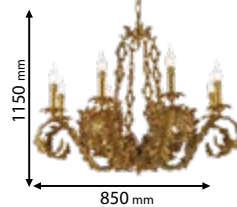

1150 mm

850 mm

Type: Chandelier
Body colour: Brass
Material: Full brass
Max.: 8x40W

Scan QR code for 3D models,
IES files & price.

Download

from www.elmarkholding.eu or for mobile from

or