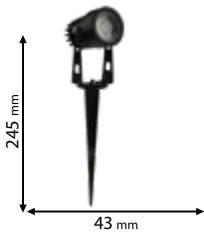

SPIKE GROUND / WALL FIXTURES, IP65

96GRF50/52422W

96GRF50/524220

Type: Spike ground fixture/
Wall fixture
Rated voltage: 220V
Power: 5W
Lumens: 450lm
Efficiency: 90lm/W
Body colour: Black
Material: Aluminum

96GRF50/52412W

96GRF50/52412