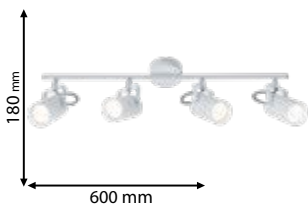

Type: Ceiling spot lamp
Body colour: White
Material: Metal
Max.: 4x50W

Lamps Not Included 2xGU10

955IZZY2/WH