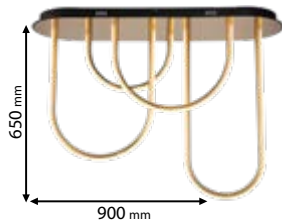

955ELIN3043

955ELIN3075

955ELIN3065

Click on the image
& view the price

DECOR | ELIN

955ELIN3075

Type: Ceiling lamp
Power: 75W
Lumens: 4800lm
Body colour: Sand black + Gold
Material: Metal + Aluminum+ Silicone