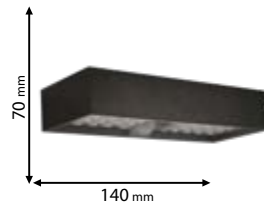

98SOL306

Type: Solar Wall Lamp
Power: 6W
Lumens: 800lm
Battery: 3.7V/ 3000mAh
18650 Li-ion battery
Charging time: 8h
Discharging time:
• Mode A: till 4 nights
• Mode B: till 2 nights
Body Colour: Black
Material: ABS + PC; V0; UV-Resistant
Functions:
• A- Full brightness after motion detection and 5% when 20sec no motion
• B- continuously 50% brightness. After 5h full brightness after motion detection and turn off when 20sec no motion

Sensor

Detection range: 120°
Detection distance: 6m
Installation height: ≤ 4meters

3 YEARS TOTAL WARRANTY
+ 3 standard
0 extended

IP65

RoHS COMPLIANT

CE

Scan QR code for 3D models, IES files & price.