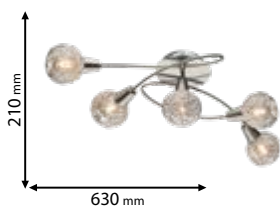

Type: Ceiling lamp
Body colour: Satin nickel & Aluminum
Material: Metal
Max.: 5x40W

Lamps
Not Included

955JULIE3R