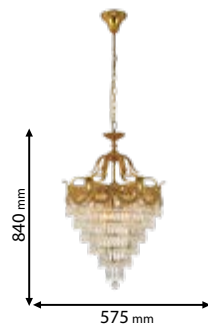

Type: Chandelier
Body colour: Brass
Material: Full brass +
Crystals
Max.: 9x40W

Scan QR code for 3D models,
IES files & price.

Download from www.elmarkholding.eu or for mobile from

or