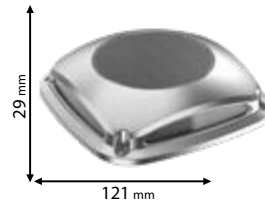

Type: Solar driveway light
Power: 0.3W/2V
Lumens: 10lm
Solar panel: Polycrystalline
Battery: Ni-Mh/ 900mAh
Working time: 8h
Body colour: Grey
Material: Metal + Plastic

LED Solar IP65 Li-ion

98SOL41030