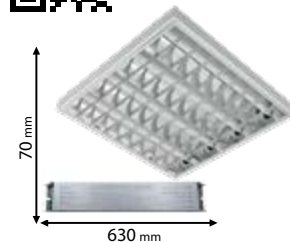

neutral
WHITE
4000K
cold
WHITE
6400K

9LOM460LEDWE

9LOM460LEDCWE

Type: Square LED fixture with LED tubes T8 Stellar
Power: 4x9W
Emergency power: 2x9W
Lumens: 2340lm
Efficiency: 65lm/W
Emergency time: max.3h
Body colour: White
Material: Steel + Aluminum
Mounting: Surface

~230V

Ra≥80

EMC

IP21

Scan QR code for 3D models, IES files & price.