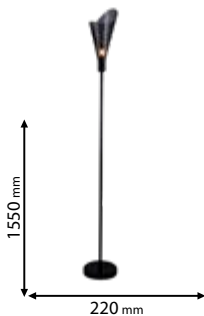

Type: Floor lamp
Body colour: Black
Material: Metal + PVC
Max.: 40W

Lamps
Not Included

1xE14

955PARIS1T/BL