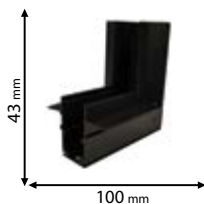

93MA025

Type: Inside corner for magnetic track rail 93MR2BM2/BL
Body colour: Black
Mounting: Recessed
Material: Aluminum

IP20

48V DC

Scan QR code for 3D models, IES files & price.

or