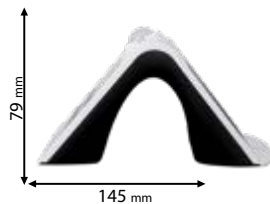

98SOL200

Type: Solar wall lamp with sensor
LED QTY: 16 (front 14pcs + back 2pcs)
Power: 1.5W
Lumens: 220lm
Solar panel: 0.7- polycrystalline
Battery: 3.7V / 1200mAh li-ion battery
Body colour: White
Material: ABS + PC, anti UV

Functions:

- A- Full brightness+Weak brightness (front and back lights ON);
- B- Full brightness+Weak brightness (front light OFF, back lights ON)
- Auto on at night; Full brightness

Sensor

Detection range: 120°
Detection distance: 6m
Installation height: ≤ 4meters
Battery: 3.7V/ 1200mAh
Time-Delay: 10sec

IP54