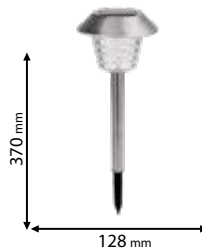

98SOL3122

Type: Solar pathway light
Power: 0.06W
Lumens: 1lm
Solar panel: Amorphous
Battery: Ni-Mh/100mAh AAA 1.2V
Working time: 8h
Body colour: Brass
Material: Stainless steel + Plastic

98SOL6721

Type: Solar pathway light
Power: 0.06W
Lumens: 1lm
Solar panel: Amorphous
Battery: Ni-Mh/200mAh AA 1.2V
Working time: 8h
Body colour: Silver
Material: Stainless steel + Plastic