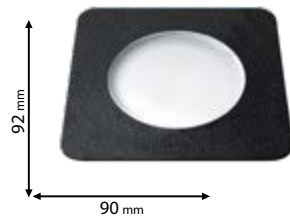

Ra≥80

EMC

Scan QR code for 3D models, IES files & price.

624

LED warm WHITE 3000K neutral WHITE 4000K **F**
SETTABLE

45°

96CECI90SQ/BL

Type: Ground recessed fixture
Lamp holder: GU10
Power: 6W
Lumens: 600lm
Efficiency: 100lm/W
Body colour: Black
Height: 127 mm
Material: Resin + frosted diffuser