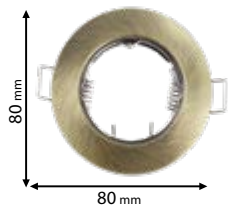

The Brand of Electricity

9250R/BZ

9250R/RG

Click on the image & view the price

FIXED RECESSED DOWN LIGHTS

Lamps Not Included

9250R/BZ

Type: Fixed round downlight
Body colour: Bronze
Material: Powder coated steel
Height: 28 mm
Cut size: 55 mm
Max.: 8W