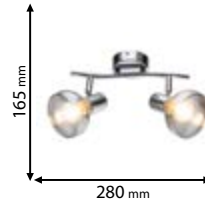

CE

Scan QR code for 3D models,
IES files & price.

210

Lamps
Not Included

955ADDY4/CH

Type: Ceiling spot lamp
Body colour: Chrome & smoked glass
Material: Metal + Glass
Max.: 4x40W

Lamps
Not Included

955ADDY2/CH