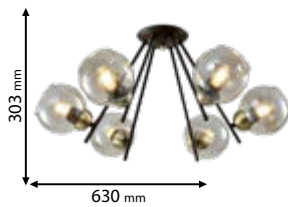

5 YEARS TOTAL WARRANTY
+ 3 standard
2 extended

IP20

~230V

RoHS

CE

Lamps Not Included  6xE27

955RICK6

Type: Ceiling lamp
Body colour: Matt black & Bronze
Glass colour: Cognac
Material: Metal + Glass
Max.: 6x60W