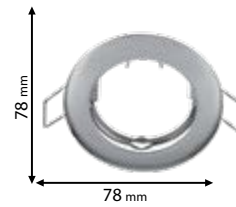

9270/CH

Type: Fixed down light
Body colour: Chrome
Material: Die-cast zinc
Height: 25 mm
Cut size: 58 mm
Max.: 50W

Lamps Not Included