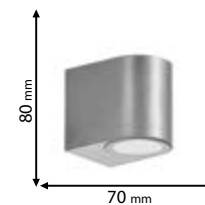

Type: Facade lighting
Body colour: Grey
Light direction: down
Material: UV resistant ABS + PC
Max.: 8W

UV resistant

Scan QR code for 3D models, IES files & price.