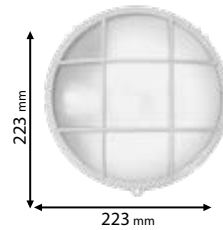

Type: Wall & ceiling lamp
Body colour: White
Material: UV resistant ABS+ PC
Max.: 40W

UV resistant

3 YEARS TOTAL WARRANTY
+ 3 standard
0 extended

IP44

~230V

RoHS COMPLIANT

CE

Scan QR code for 3D models, IES files & price.

Download ELMARK BUSINESS APP

from www.elmarkholding.eu or for mobile from

or