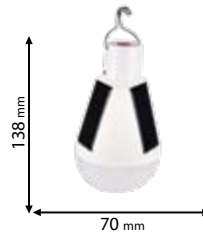

Click on the image
& view the price

OUTDOOR | SOLAR WALL LANTERN

SOLAR WALL LAMPS, IP44

Type: Solar wall light
Power: 0.2W
Lumens: 10lm
Solar panel: Polycrystalline
Battery: Ni-Mh/500mAh
Working time: 8h
Body colour: Black
Material: Plastic

Type: Solar camping lamp
Power: 4W
Lumens: 300lm
Battery: 1800mAh removable
Charging time: 4h
Discharging time: >2h
Body Colour: White
Material: PC + ABS
Functions:
Mode A: 100% brightness
Mode B: 40% brightness
Mode C: Flash

3 YEARS TOTAL WARRANTY
+ 3 standard
0 extended

IP44

RoHS COMPLIANT

CE

Scan QR code for 3D models,
IES files & price.