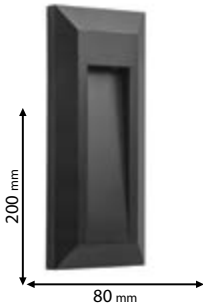

Type: LED wall light
Power: 1W
Lumens: 30lm
Body colour: Black
Material: UV resistant ABS+ PC

UV resistant