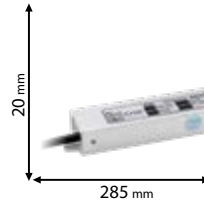

99SETDC2448TIP67

Type: 24V DC Driver Slim Series
Power: 48W
Input voltage: 180-240V AC/
50-60Hz
Output voltage: 24V DC
Output Current: 2A
Height: 22 mm

24V DC

99SET6024IP67S