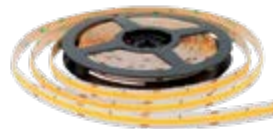

IP67

5 YEARS TOTAL WARRANTY
+ 4 standard
1 extended

Scan QR code for 3D models, IES files & price.