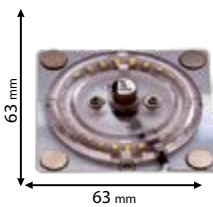

Mounting: With magnet, for the lamps with iron plates, the modules have magnets that can be attached to the installation. For the plastic lamps, the modules have double-sided conductive adhesive tape, which can be pasted and installed.

Application: Suitable for ceiling lamp, wall lamp ,Bulkhead light etc.

~230V

IP20

30000h

RoHS COMPLIANT

CE

Scan QR code for 3D models, IES files & price.

LED warm WHITE 3000K 160° F

LED neutral WHITE 4000K 160° F

LED cold WHITE 6000K 160° F

99LEDMOD2430

Type: LED module
Power: 24W
Lumens: 2280lm

99LEDMOD2440

Type: LED module
Power: 24W
Lumens: 2280lm