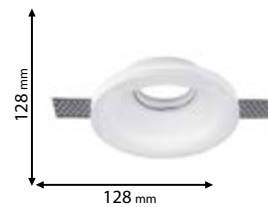

92GDL09R

Type: Round down light
Body colour: White
Material: Gypsum
Height: 43 mm
Cut size: 108 mm
Max.: 20W

Lamps Not Included 1xGU10