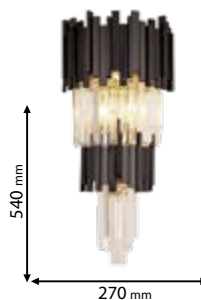

CE

Lamps Not Included  3xE14

955PERCY3W/GD

Type: Wall lamp
Body colour: Gold
Material: Stainless Steel
+ Crystals
Max.: 3x40W

Lamps Not Included  3xE14

955PERCY3W/BL

Type: Wall lamp
Body colour: Black
Material: Stainless Steel
+ Crystals
Max.: 3x40W