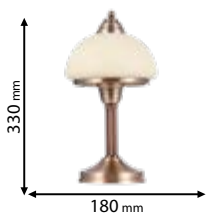

Lamps Not Included  1xE27

955KRISTA1T

Type: Table lamp
Body colour: Golden copper
brass & Beige
Material: Metal + Glass
Max.: 40W

Recommended bulb

E27

page 737

ELMARK
The Brand of Electricity

955MICKEY1T/WH