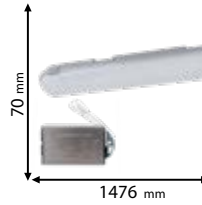

Type: LED fixture with clips and cable gland
Power: 55W
Lumens: 5000lm
Efficiency: 90lm/W
Emergency time: ≥2h
Body colour: Grey
Material: PC

IP65

Scan QR code for 3D models, IES files & price.