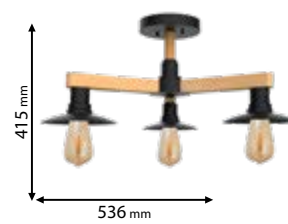

RoHS

CE

Scan QR code for 3D models,
IES files & price.

Lamps Not Included  5xE27

955PHIL5/BL

Type: Chandelier
Body colour: Black & Wood
Material: Metal + Wood
Max.: 5x25W

Lamps Not Included  3xE27

955PHIL3/BL