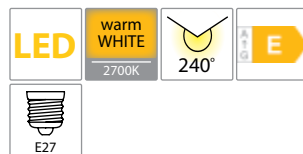

99LED585HE

Type: LED lamp PEAR A60 high efficiency
Power: 10W
Lumens: 1200lm
Lamp holder: E27