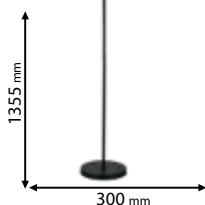

Recommended bulb

E27

page 743

ELMARK
The Brand of Electricity

Click on the image
& view the price

DECOR | TABLE AND FLOOR LAMPS

Lamps
Not Included

955FRANCO1F1/BL

Type: Floor lamp
Body colour: Black
Material: Metal + Fabric
Max.: 40W

Lamps
Not Included

955FRANCO1F2/BL

Type: Floor lamp
Body colour: Black & Blue
Material: Metal + Fabric
Max.: 40W

Lamps
Not Included

955FRANCO1F3/BR

Type: Floor lamp
Body colour: Brass & Blue
Material: Metal + Fabric
Max.: 40W

5 YEARS TOTAL WARRANTY
+ 3 standard
2 extended

IP20

~230V

RoHS

CE

Scan QR code for 3D models,
IES files & price.

Download from www.elmarkholding.eu or for mobile from

or