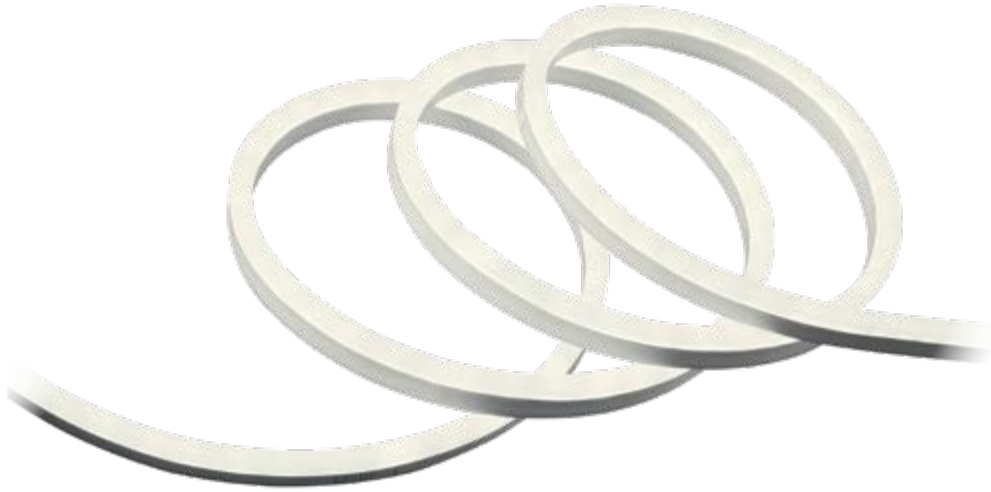

*Compatible with DALI

page 836

99LED950
99LED951

Click on the image & view the price

LED NEON FLEX 12W/M, IP65

warm WHITE
2700-3000K

99LED950

cold WHITE
6000-6500K

99LED951

Type: LED neon flex
Power: 12 W/m
Luminous efficiency: 18-22lm/LED
Width: 10mm
Height: 16mm
*DALI dimmable
Mark cut 1m.

99LED958

Type: LED neon flex
Power: 12 W/m
Luminous efficiency: 18-22lm/LED
Width: 10mm
Height: 19.5mm
*DALI dimmable
Mark cut 1m.

99LED952

Type: LED neon flex
Power: 12 W/m
Luminous efficiency: 18-22lm/LED
Width: 10mm
Height: 16mm
*DALI dimmable
Mark cut 1m.

99LED953

Type: LED neon flex
Power: 12 W/m
Luminous efficiency: 18-22lm/LED
Width: 10mm
Height: 16mm
*DALI dimmable
Mark cut 1m.

3 YEARS TOTAL WARRANTY
+ 3 standard
0 extended

IP65

24V DC

SMD 3528

30000h

REEL 10m

RoHS COMPLIANT

CE

Scan QR code for 3D models, IES files & price.