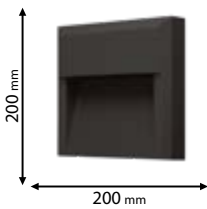

96GRFLED310/8BL

Type: LED wall lamp
Power: 8W
Lumens: 260lm
Efficiency: 33lm/W
Body colour: Black
Material: UV resistant ABS + PC

UV resistant