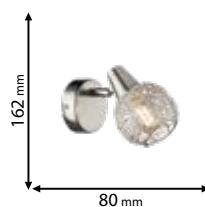

Type: Wall spot lamp
Body colour: Satin nickel & Aluminum
Material: Metal
Max.: 40W

5 YEARS TOTAL WARRANTY
+ 3 standard
2 extended

IP20

~230V

RoHS

CE

Scan QR code for 3D models,
IES files & price.

Download

from www.elmarkholding.eu or for mobile from

or