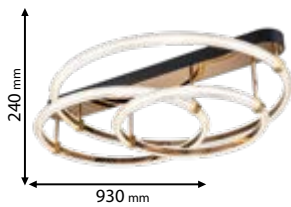

Type: Ceiling lamp
Power: 112W
Lumens: 7200lm
Body colour: Black & Gold
Material: Metal + Acrylic + Silicone tube