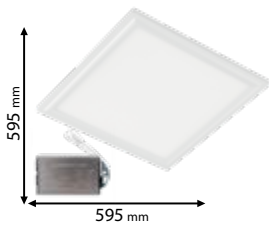

92PANEL032WIP54E

92PANEL032CWIP54E

Type: LED panel
Power: 40W
Lumens: 4800lm
Efficiency: 120lm/W
Emergency time: ≥2h
Body colour: White
Material: Aluminum
Height: 30 mm