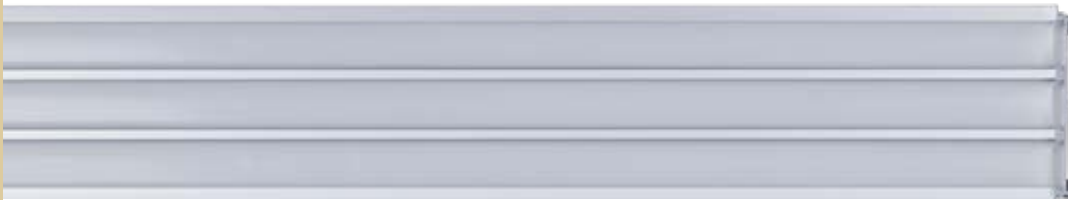

99ACC28

Click on the image
& view the price

PROFILES AND ACCESSORIES FOR LED STRIP

99ACC26

Type: Aluminum profile for LED strip with matt PVC cover - 1m
Width: 23.8 mm
Height: 6 mm
Length: 1 m

99ACC27

Type: PVC end cap for profile 99ACC26

99ACC31

Type: Aluminum profile for LED strip with matt PVC cover - 1m
Width: 49.2 mm
Height: 6 mm
Length: 1 m

99ACC32

Type: PVC end cap for profile 99ACC31

IP20

RoHS
COMPLIANT

CE

99ACC28

Type: Aluminum profile for LED strip with matt PVC cover-1m
Width: 56.6 mm
Height: 6 mm
Length: 1 m

99ACC29

Type: PVC end cap for profile 99ACC28

99ACC30

Fixing bracket for profile 99ACC28