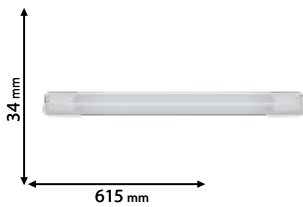

LED FIXTURE FOR SURFACE MOUNTING

9MOD18W

Type: LED mod fixture
Power: 18W
Lumens: 1100lm
Efficiency: 61lm/W
Body colour: White
Mounting: Surface
Material: PC+Iron