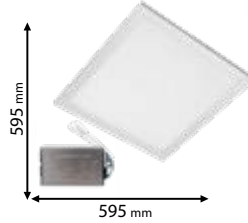

5 YEAR TOTAL WARRANTY
4 standard+1 extended

LED PANELS ELMARK IP54 WITH EMERGENCY DRIVER 3-50W

92PANEL030WIP54E
neutral WHITE
4000K
92PANEL030CWIP54E
cold WHITE
6400K

Type: LED panel
Power: 48W
Lumens: 4800lm
Efficiency: 100lm/W
Emergency time: ≥2h
Body colour: White
Material: Aluminum
Height: 9 mm

IP54

92PANEL031WIP54E
neutral WHITE
4000K
92PANEL031CWIP54E
cold WHITE
6400K

Type: LED panel
Power: 60W
Lumens: 6000lm
Efficiency: 100lm/W
Emergency time: max.2h
Body colour: White
Material: Aluminum
Height: 30 mm

IP54

92PANEL033WIP54E
neutral WHITE
4000K
92PANEL033CWIP54E
cold WHITE
6400K

Type: Square LED panel
Power: 22W
Lumens: 3960lm
Efficiency: 180lm/W
LED chip: SANAN
Driver: Lifud
Body colour: White
Material: Steel and anti-fire cover with aluminum frame
Mounting: Recessed
Height: 34 mm

IP54

92PANEL023CWIP54E

Type: Square LED panel
Power: 30W
Lumens: 4200lm
Efficiency: 140lm/W
Emergency time: max.3h
Body colour: White
Material: Iron + PS
Mounting: Recessed
Height: 35 mm

IP54

~230V

Ra≥80

EMC

Scan QR code for 3D models, IES files & price.