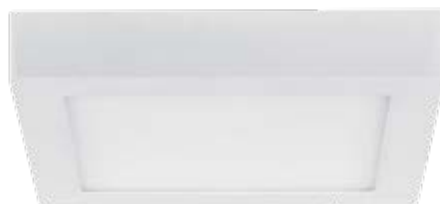

*Options with emergency kit

page 481

99LED969WW
99LED969
99LED969CW

Click on the image & view the price

SQUARE LED PANELS FOR RECESSED MOUNTING, ELMARK

99LED969WW

Type: Square LED panel*
Power: 18W
Lumens: 1420lm
Efficiency: 78lm/W
Body colour: White
Mounting: Surface
Material: Aluminum

99LED969

Type: Square LED panel*
Power: 18W
Lumens: 1420lm
Efficiency: 78lm/W
Body colour: White
Mounting: Surface
Material: Aluminum

99LED969CW

Type: Square LED panel*
Power: 18W
Lumens: 1420lm
Efficiency: 78lm/W
Body colour: White
Mounting: Surface
Material: Aluminum