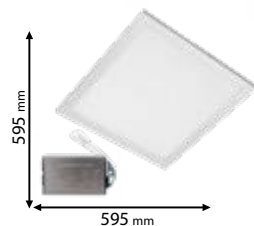

Type: Square LED panel
Power: 22W
Lumens: 3960lm
Efficiency: 180lm/W
LED chip: SANAN
Driver: Lifud
Body colour: White
Material: Steel and anti-fire cover with aluminum frame
Mounting: Recessed
Height: 34 mm

IP40

LED cold WHITE 6500K 120° **D** **92PANEL023CWE**
HIGH EFFICIENCY