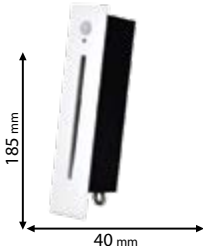

92EL1470340/WH

Type: Recessed LED ambient light
Power: 3W
Lumens: 30lm
Efficiency: 10lm/W
Body colour: White
Material: Aluminum
Mounting: Recessed
Cut size: 157x33 mm
Depth: 50 mm