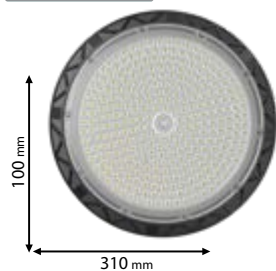

98LONDON200/W

Type: LED high bay*
Power: 200W
Lumens: 22000lm
Efficiency: 110lm/W
Surge Protection: 6kV
Body colour: Black
Material: Aluminum + PC
Approximate mount. height: 7 m

LED cold WHITE 5500K 90x120° E INDUSTRIAL