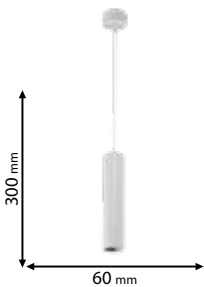

Type: Pendant lamp
Power: 10W
Lumens: 800lm
Body colour: White
Material: Aluminum

93TL291L10W/BL

Type: Pendant lamp
Power: 10W
Lumens: 800lm
Body colour: Black
Material: Aluminum

Scan QR code for 3D models,
IES files & price.