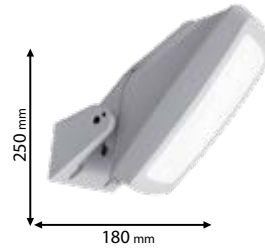

95GERMANAG/GR