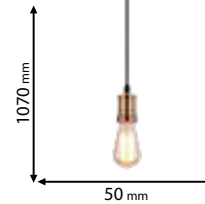

955SAILOR1AB

Type: Pendant lamp
Body colour: Antique
brass & Black
Material: Metal
Max.: 40W

Lamps
Not Included