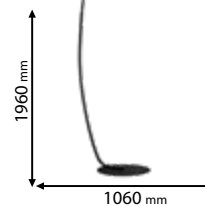

Lamps
Not Included

1xE27

955PAOLO1F/WH

Type: Floor lamp
Body colour: Black & White
Material: Metal + Fabric
Max.: 40W