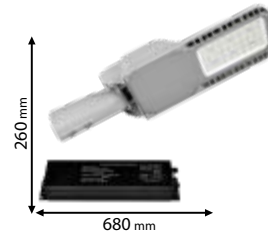

*For individual inquiries and accurate calculations, ELMARK offers to its customers free project preparation.