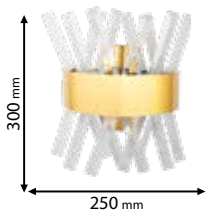

Type: Wall lamp
Body colour: Gold
Material: Metal + Crystal
Max.: 2x40W

5 YEARS TOTAL WARRANTY
+ 3 standard
+ 2 extended

IP20

~230V

RoHS

CE

Scan QR code for 3D models, IES files & price.

Download ELMARK BUSINESS APP from www.elmarkholding.eu or for mobile from