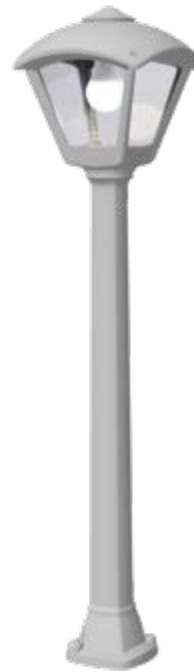

96DARIO250M/GR

GARDEN LIGHTS, IP55

LED   warm WHITE 3000K   neutral WHITE 4000K   cold WHITE 6500K   **E**
SETTABLE