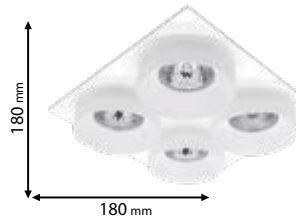

92045S4/WHFR

Type: Down light
Body colour: White
Height: 45mm
Cut size: 150x150mm
Material: Aluminum + Acrylic
For use with LED bulb only

IP20

12V

~230V

RoHS COMPLIANT

CE

Scan QR code for 3D models, IES files & price.