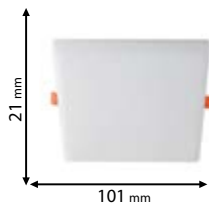

Type: LED ceiling lamp
Power: 9W
Lumens: 760lm
Body colour: White
Cut size: 55-70mm
Mounting: Recessed
Material: Aluminum + PP