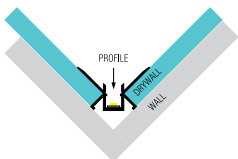

99ACC65

Type: Aluminum LED profile for recessed mounting in drywall
Dimensions AxBxC:
28.58x36.91x12.2mm
Length: 2m