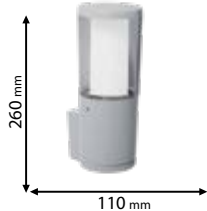

95CARLOWLFS/GR

Type: LED wall light
Lamp holder: GU10
Power: 6W
Lumens: 600lm
Efficiency: 100lm/W
Body colour: Black
Material: Resin+ PMMA

UV resistant