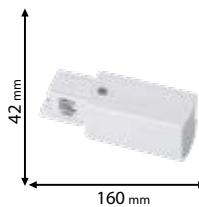

Type: Four lines power supply
Body colour: Black | White
Width: 30 mm
Material: ABS anti-flaming + cooper sheet
Max.: 10A

- 94360
- 94160