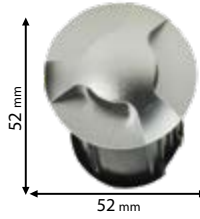

96GRF4T3/3220WW
96GRF4T3/3220

Type: Ground recessed fixture with three light beams
Rated voltage: 220V
Power: 3W
Lumens: 200lm
Efficiency: 67lm/W
Body colour: Grey
Height: 90 mm
Material: Stainless steel + Aluminum

96GRF4T3/312WW
96GRF4T3/312

Type: Ground recessed fixture with three light beams
Rated voltage: 12V DC
Power: 3W
Lumens: 200lm
Efficiency: 67lm/W
Body colour: Grey
Height: 90 mm
Material: Stainless steel + Aluminum