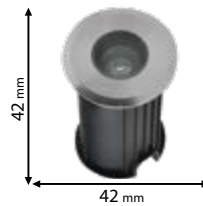

Type: Ground recessed fixture
Rated voltage: 12V DC
Power: 1W
Lumens: 90lm
Body colour: Grey
Height: 80 mm
Material: Stainless steel + Aluminum + Tempered glass

96GRF3/330220WW

96GRF3/330220