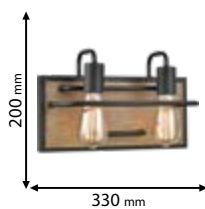

955SILVIA2W/BL

Type: Wall lamp
Body colour: Matt black &
Wood
Material: Metal + Wood
Max.: 2x40W

Lamps
Not Included

955SILVIA1W/BL

Type: Wall lamp
Body colour: Matt black &
Wood
Material: Metal + Wood
Max.: 40W