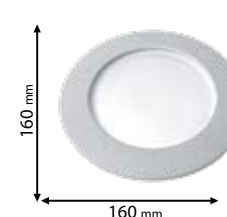

96CECI90SQ/GR

Type: Ground recessed fixture
Lamp holder: GU10
Power: 6W
Lumens: 600lm
Efficiency: 100lm/W
Body colour: Grey
Height: 127 mm
Material: Resin + frosted diffuser

UV resistant

LED warm WHITE 2700K neutral WHITE 4000K cold WHITE 6500K **E**
SETTABLE

112°