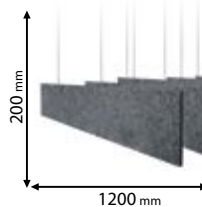

Type: Acoustic sound baffle
Colour: Black | White | Grey
Depth: 9 mm
Material: Polyester
Acoustic rating: 0.85 NRC

IP20

RoHS
COMPLIANT

CE

Scan QR code for 3D models
and ULD-DIALux files