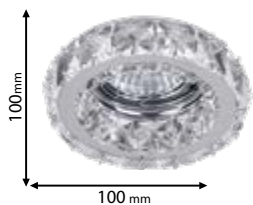

Lamps Not Included

925773R/CL

Type: Round down light
 Body colour: Satin nickel
 Height: 50 mm
 Cut size: 60mm
 Material: Stainless steel + Crystal
 Max.: 50W

Lamps Not Included

925773S/CL

Type: Square down light
 Body colour: Satin nickel
 Height: 50 mm
 Cut size: 60mm
 Material: Stainless steel + Crystal
 Max.: 50W