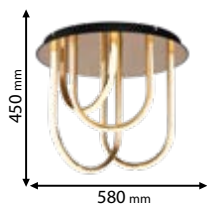

Type: Ceiling lamp
Power: 43W
Lumens: 2800lm
Body colour: Sand black + Gold
Material: Metal + Aluminum+ Silicone

5 YEARS TOTAL WARRANTY
+ 3 standard
2 extended

IP40

~230V

SMD
2835

>15000

Ra≥80

EMC

Scan QR code for 3D models,
IES files & price.