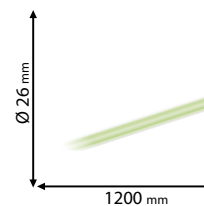

99LED965F

Type: LED tube T8 for fruits and vegetables
Power: 18W
Lumens: 1440lm
Efficiency: 80lm/W
Lamp holder: G13
Green LED tube with special purpose used for fruits and vegetables in supermarkets.