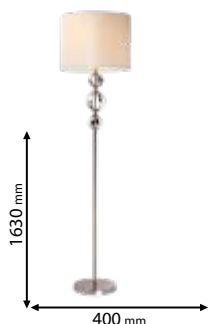

~230V

RoHS

CE

Click on the image & view the price

Lamps Not Included

1xE27

955MAYA1F

Type: Floor lamp
Body colour: Chrome
Material: Metal + Fabric shade
Max.: 40W