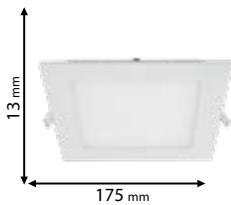

IP40

~230V

SMD 2835

>20000

30000h

Ra≥80

EMC