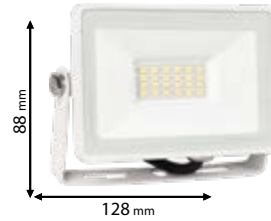

98HELIOS20/WH

Type: LED Floodlight
Power: 20W
Lumens: 1600lm
Efficiency: 80lm/W
Body colour: White
Material: Aluminum casting
LED driver: Mounted in the body