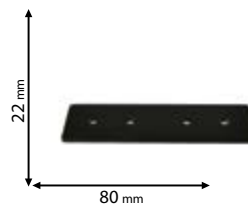

93MA023

Type: Connector for magnetic track rail 93MR2OM2/BL
Body colour: Black
Mounting: To connect two rails
Material: Aluminum

93MA017

Type: Two hanging wires (SET) for magnetic track rail 93MR2OM2/BL
Colour: Grey
Length: 2000 mm
Mounting: Ceiling
Material: Metal