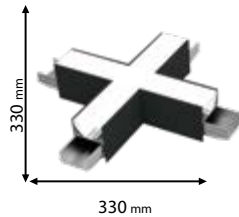

- 99POMX30/BL
- 99POMX30/WH

Type: X-connector for LED profile
Power: 15W
Lumens: 1500lm
Efficiency: 100lm/W
Body colour: Black | White
Mounting: Surface/ Hanging
Material: Aluminum + PC
* Suitable only for ELMARK LED profiles

LED neutral WHITE 4000K 120° F