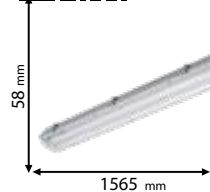

neutral WHITE 4000K
cold WHITE 6500K

9BR222LED
9BR222LEDCW

Type: LED fixture with LED tubes T8 Stellar
Power: 2x24W
Lumens: 3840lm
Efficiency: 80lm/W
Body colour: Grey
Material: ABS+PC
Without reflector