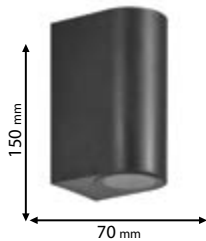

FACADE LIGHTING FIXTURES, IP54

3 YEARS TOTAL WARRANTY
+ 2 standard
1 extended

Lamps Not Included 2xGU10

96GRF327/BL

Type: Facade lighting
Body colour: Black
Light direction: up & down
Material: UV resistant ABS + PC
Max.: 2x8W

UV resistant

Lamps Not Included 2xGU10

96GRF327/GR