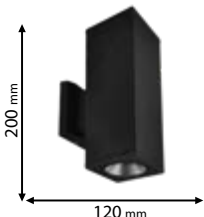

Type: Facade lighting
Power: 15W
Lumens: 1300lm
Efficiency: 85lm/W
Light direction: down
Body colour: Black
Material: Aluminum

96GRF331WW/2BL

96GRF331/2BL