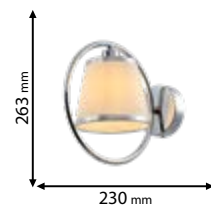

955SOPHIA1W

Type: Wall lamp
Body colour: Chrome & Cream white
Material: Metal + fabric
Max.: 1x40W

Scan QR code for 3D models,
IES files & price.