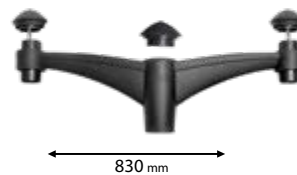

Type: Pillar 2L bracket for pole mounting- VIVI400
Body Colour: Black
Material: Resin

UV resistant