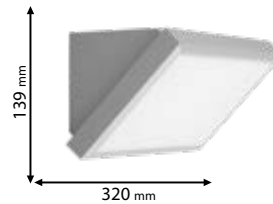

96GRF312/GR

Type: LED fixtures
Body colour: Grey
Material: ABS+ PC
Max.: 2x40W

UV resistant