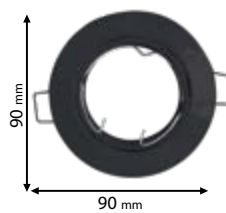

Type: Movable round downlight
Body colour: Black
Material: Powder coated steel
Height: 28 mm
Cut size: 67 mm
Max.: 8W

Lamps Not Included 1xGU10

9251R/SN