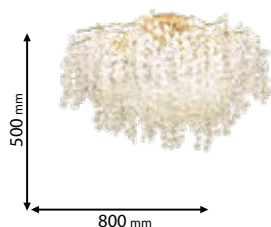

~230V

RoHS

CE

Lamps
Not Included

10xG9

955AUSTIN10

Type: Ceiling lamp
Body colour: Gold
Material: Aluminum + Crystals
Max.: 10x11W

Lamps
Not Included