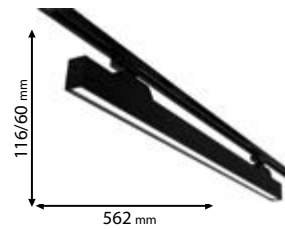

93T302L24CCT/BL

Type: Two lines track light
Power: 24W
Lumens: 2400lm
Efficiency: 100lm/W
Rail connectors: 2pc
Body colour: Black
Material: Aluminum

*CCT Colour Temperature adjustable

LED warm WHITE 3000K neutral WHITE 4000K cold WHITE 5700K SETTABLE **F**

93T304L12CCT/BL