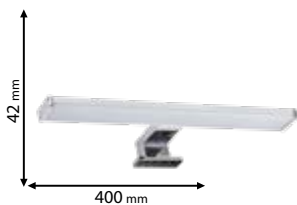

Type: Bathroom wall lamp
Power: 8W
Lumens: 504lm
Body colour: Chrome
Mounting: Surface, over cabinet
Material: Aluminum + PC