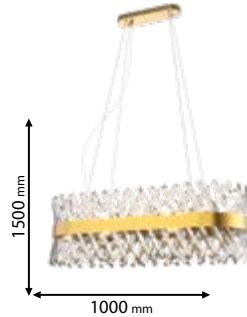

955WILLIAM12

Type: Chandelier
Body colour: Gold
Material: Metal + Crystal
Max.: 12x40W

Lamps Not Included

955WILLIAM2