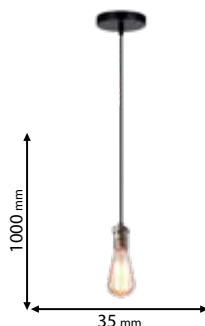

955SAILOR15/RAB

Type: Pendant lamp with
switch
Body colour: Red antique
brass
Material: Metal
Max.: 40W

Lamps
Not Included