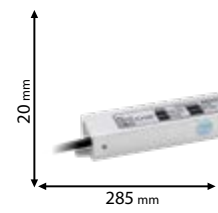

99SETDC1248TIP67

Type: 12V DC Driver Slim Series
Power: 48W
Input voltage: 180-240V AC/
50-60Hz
Output voltage: 12V DC
Output Current: 4A
Height: 22 mm

12V DC

99SETDC60IP67S