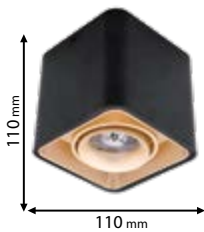

Type: Square down light
Body colour: Black & Gold
Material: Aluminum
Mounting: Surface
Max.: 8W

Lamps Not Included 1xGU10

92DL044S1/GDWH