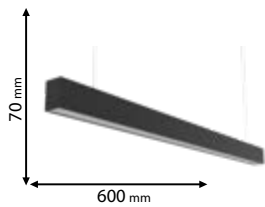

99XPOM602440/BL

Type: LED profile
Power: 24W
Lumens: 2160lm
Efficiency: 90lm/W
Body colour: Black
Mounting: Surface/Hanging
Material: Aluminum + PC

LED neutral WHITE 4000K 120° F