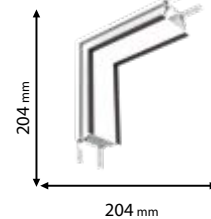

Type: Inside corner for LED profile
Power: 8W
Lumens: 800lm
Efficiency: 100lm/W
Body colour: Black | White
Mounting: Recessed
Material: Aluminum + PC

5 YEARS TOTAL WARRANTY
+ 3 standard
2 extended

- IP40
- ~230V
- Ra≥80
- EMC
- RoHS COMPLIANT
- CE

Scan QR code for 3D models, IES files & price.