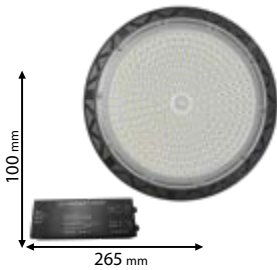

Type: LED high bay
Power: 100W
Lumens: 11000lm
Efficiency: 110lm/W
Emergency time: max.1h
Surge Protection: 6kV
Body colour: Black
Material: Aluminum + PC
Appr. mounting height: 4 m