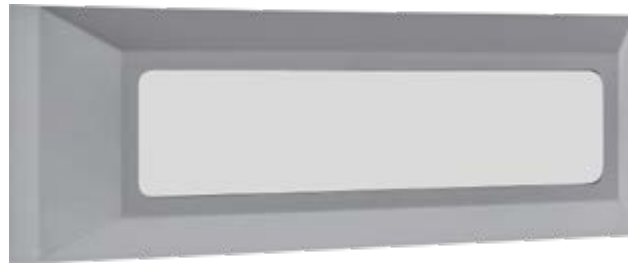

UV resistant

Scan QR code for 3D models,
IES files & price.

96GRFLED01/1GR

96GRFLED309/4GR

96GRFLED308/4GR

Click on the image
& view the price

WALL LAMPS, IP65

96GRFLED01/1GR