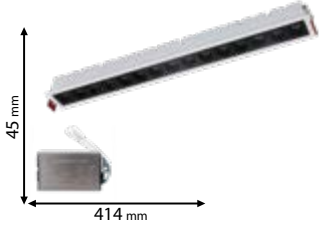

LINEAR LED LIGHTS ELMARK IP40 WITH EMERGENCY DRIVER 3-50W

YEAR TOTAL WARRANTY
3 standard+2 extended

warm WHITE
3000K

92EL052030/WHBKE

neutral WHITE
4000K

92EL052040/WHBKE

Type: Recessed LED linear light
Power: 15W
Lumens: 1200lm
Efficiency: 80lm/W
Emergency time: ≥3h
Body colour: White & Black
Material: Aluminum
Cut size: 406x35mm
Height: 35 mm

IP40

LED PROFILES ELMARK FOR RECESSED MOUNTING WITH EMERGENCY DRIVER 3-50W

5 YEAR TOTAL WARRANTY
3 standard+2 extended

warm WHITE
3000K

99PFM602430/BLE

neutral WHITE
4000K

99PFM602440/BLE

Type: LED profile
Power: 24W
Lumens: 2400lm
Efficiency: 100lm/W
Emergency time: ≥3h
Body colour: Black
Mounting: Recessed
Material: Aluminum + PC