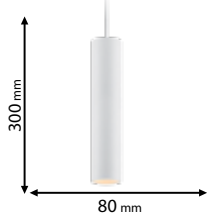

Type: Four lines track light - hanging
Power: 10W
Lumens: 800lm
Efficiency: 80lm/W
Body colour: White
Material: Aluminum

warm WHITE
2700K
93TL294L15WW/WH
neutral WHITE
4000K
93TL294L15W/WH