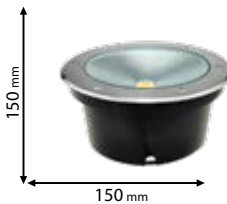

Type: Ground recessed fixture
Power: 10W
Lumens: 890lm
Efficiency: 89lm/W
Body colour: Black
Height: 90 mm
Material: Stainless steel + Aluminum + Tempered glass

warm WHITE 3000K
96RAY15/WW
neutral WHITE 4000K
96RAY15/W