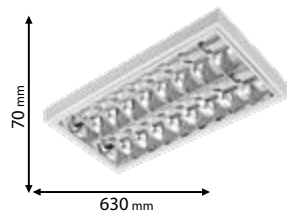

neutral WHITE 9LOM260LED
4000K
cold WHITE 9LOM260LEDCW
6400K

Type: LED fixture with LED tubes T8 Stellar*
Power: 2x9W
Lumens: 1170lm
Efficiency: 65lm/W
Body colour: White
Mounting: Surface
Material: Steel + Aluminum