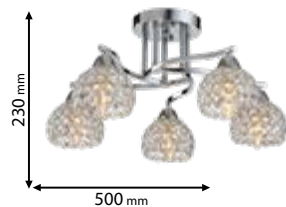

955LIZA5/CH

Type: Chandelier
Body colour: Chrome
Material: Metal + Crystal
Max.: 5x40W

Lamps
Not Included