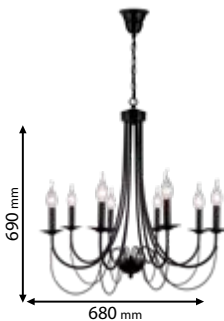

Type: Chandelier
Body colour: Black
Material: Metal
Max.: 8x40W

Lamps
Not Included

5xE14

955ANGELA5