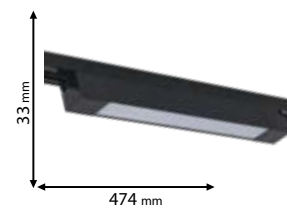

Type: Two lines track light
Power: 30W
Lumens: 2400lm
Efficiency: 80lm/W
Body colour: Black
Material: Aluminum + Plastic

93FGNL6030/BL

93FGNL6040/BL