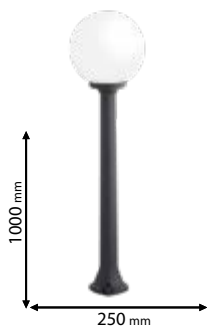

96GIAFFA250M/BL

Type: Floor lamp
Lamp holder: E27
Power: 8.5W
Lumens: 969lm
Efficiency: 147lm/W
Body colour: Black + Opal
Diffuser
Material: Resin+ PMMA

Scan QR code for 3D models,
IES files & price.

Recommended bulb