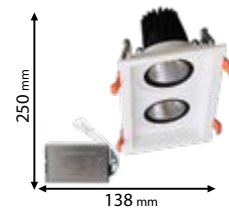

warm WHITE
3000K

92DL81F3030/WHE

neutral WHITE
4000K

92DL81F3040/WHE

Type: Movable downlight
Power: 2x15W
Lumens: 2100lm
Efficiency: 70lm/W
Emergency time: max.3h
Body colour: White
Height: 98mm
Cut size: 230x120mm
Material: Aluminum

IP44