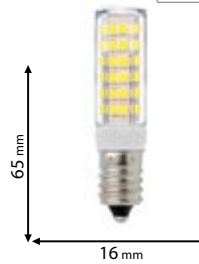

LED neutral WHITE 4000K 360° **G**

DIMMABLE E14