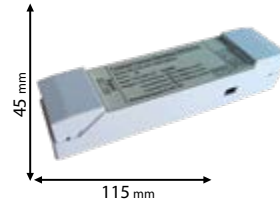

99SETDC50D010

Type: Constant Current LED Dimmable Driver 0-10V
Power: 50W
Input Voltage: 220-240V AC
Output Voltage: 9-42V
Output Current: from 1100 till 1500mA via DIP Switch in Steps of 50mA
Height: 27.5mm
Application: for Decorative, Indoor, Commercial, Residential Lighting