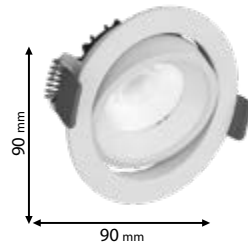

92M6215W366154

Type: Deep round spotlight*
Power: 18W
Lumens: 2160lm
Efficiency: 120lm/W
Body colour: White
Cut size: Ø83 mm
Height: 53 mm
Material: Aluminum + PC

92M6210W606154

Type: Deep round spotlight*
Power: 13W
Lumens: 1430lm
Efficiency: 110lm/W
Body colour: White
Cut size: Ø83 mm
Height: 53 mm
Material: Aluminum + PC