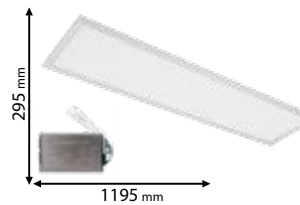

92PANEL021WIP54E

Type: LED panel
Power: 48W
Lumens: 4800lm
Efficiency: 100lm/W
Emergency time: ≥2h
Body colour: White
Material: Aluminum
Height: 30 mm