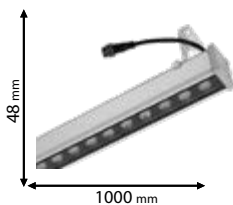

Type: LED Wall Wash
Power: 36W
Lumens: 3060lm
Efficiency: 85lm/W
Body Colour: Silver
Width: 40 mm
Material: Aluminum + Glass
Mounting: Surface
LED Chip: SMD 3030