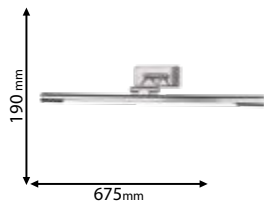

Type: LED Picture Light
Power: 12W
Lumens: 960lm
Efficiency: 80lm/W
Body colour: Satin nickel
Material: Metal

LED neutral WHITE 4000K 30° **F**