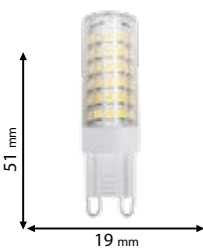

LED warm WHITE 3000K 300° F G9

99LED933

Type: LED lamp SMD
Power: 7W
Lumens: 630lm
Efficiency: 90lm/W
Lamp holder: G9

LED neutral WHITE 4000K 300° F G9

99LED933W

Type: LED lamp SMD
Power: 7W
Lumens: 630lm
Efficiency: 90lm/W
Lamp holder: G9

LED cold WHITE 6500K 300° F G9

99LED933CW

Type: LED lamp SMD
Power: 7W
Lumens: 630lm
Efficiency: 90lm/W
Lamp holder: G9

Scan QR code for 3D models,
IES files & price.