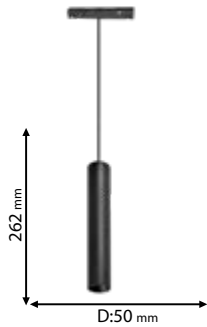

FOUR POLES MAGNETIC LED LIGHTS, PL & TL SERIES

Type: Magnet LED pendant light
Power: 9W
Lumens: 920lm
Efficiency: 102lm/W
Body colour: Black
Material: Metal