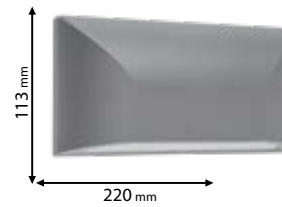

96GRFLED05/GR

Type: LED wall lamp
Power: 6W
Lumens: 480lm
Efficiency: 80lm/W
Body colour: Grey
Material: ABS + PVC

96GRFLED05/WH