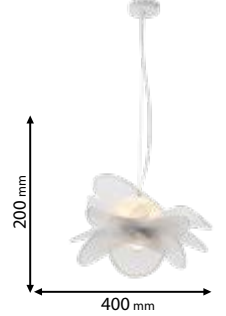

Type: Pendant lamp
Power: 15W
Lumens: 1650lm
Body colour: White
Material: Metal + Acrylic

Scan QR code for 3D models,
IES files & price.