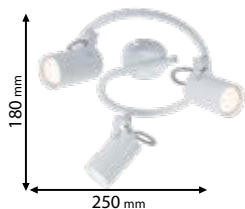

CE

Lamps
Not Included

955IZZY3/WH

Type: Ceiling spot lamp
Body colour: White
Material: Metal
Max.: 3x50W

Lamps
Not Included

955IZZY1W/WH

Type: Wall spot lamp with
metal switch
Body colour: Black
Material: Metal
Max.: 50W