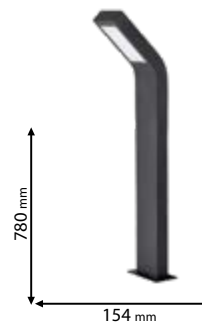

96LEDP20678WW

Type: LED path light
Power: 10W
Lumens: 800lm
Efficiency: 80lm/W
Body colour: Graphite black
Material: Aluminum + PC