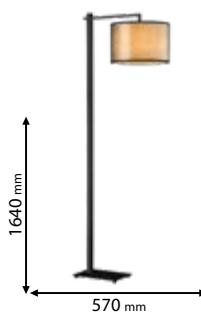

Type: Floor lamp
Body colour: Black & Flax
Material: Metal + Fabric
Max.: 40W