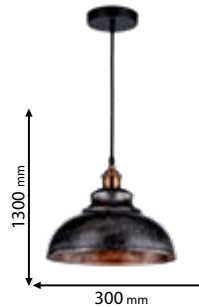

Type: Pendant lamp
Body colour: Black & Silver
Material: Metal
Max.: 40W

Lamps Not Included 1xE27

955BRYAN1W