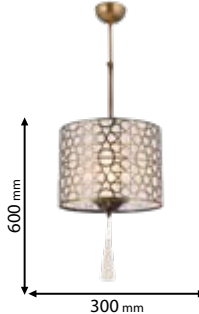

Type: Chandelier
Body colour: Antique brass
Material: Metal + Fabric
Max.: 40W

Scan QR code for 3D models,
IES files & price.