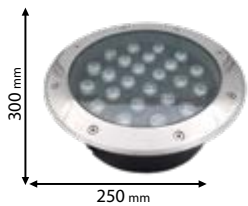

RECESSED GROUND FIXTURES, IP67

LED Δ 45° **F** warm WHITE 3000K
neutral WHITE 4000K

96GRF1/2445220W
96GRF1/2445220

Type: Ground recessed fixture
Rated voltage: 220V
Power: 24W
Lumens: 2100lm
Efficiency: 87lm/W
Body colour: Grey
Height: 95 mm
Material: Aluminum + Tempered glass

LED Δ 45° **F** warm WHITE 3000K
neutral WHITE 4000K

96GRF1/244524WW
96GRF1/244524