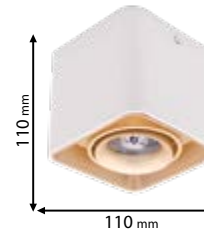

Lamps Not Included  1xGU10

92DL044S1/GDBL

Type: Square down light
Body colour: Black & Gold
Material: Aluminum
Mounting: Surface
Max.: 8W

Lamps Not Included  1xGU10

92DL044S1/GDWH

Type: Square down light
Body colour: White & Gold
Material: Aluminum
Mounting: Surface
Max.: 8W