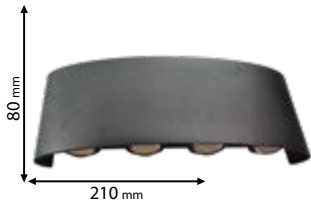

WALL LAMPS, IP54

969LEDW0840/BL

Type: LED Wall Lamp
Power: 8x1W
Lumens: 8x80lm
Efficiency: 80lm/W
Body Colour: Black
Material: Aluminum
Mounting: Surface