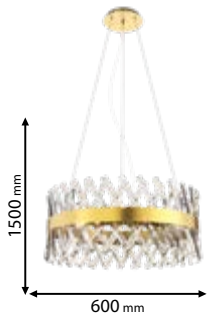

Type: Chandelier
Body colour: Gold
Material: Metal + Crystal
Max.: 8x40W

Lamps Not Included

955WILLIAM12

Type: Chandelier
Body colour: Gold
Material: Metal + Crystal
Max.: 12x40W

Lamps Not Included

955WILLIAM2