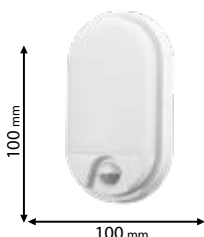

99DS202

Type: Wall lamp with sensor
Power: 15W
Lumens: 1100lm
Body colour: White
Material: Polycarbonate
Sensor
Detection range: 140°
Detection distance: max. 9m
Ambient light: <3-2000LUX
Time-Delay: 10sec ± 3sec to 5min ± 1min (adjustable)

Scan QR code for 3D models, IES files & price.