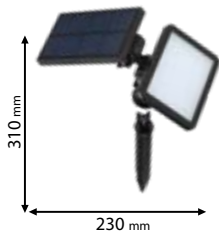

Type: Solar Light
Lumens: 200/100/50lm
Solar panel: Monocrystal 5.5V/250mAh
Battery: Lithium 3.7V/2500mAh 18650
Working time: 2h with 200lm/ 5h with 100lm/ 8h with 50lm
Body colour: Black
Material: ABS & Stainless Steel