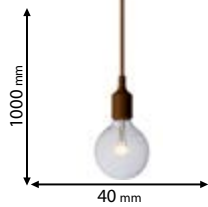

Recommended bulb

E27

page 727

ELMARK

The Brand of Electricity

Click on the image & view the price

DECOR | SAILOR

Lamps Not Included

955SAILOR16/BR

Type: Pendant lamp
Body colour: Brown
Material: Silicon
Max.: 40W

Lamps Not Included

955SAILOR16/Y

Type: Pendant lamp
Body colour: Yellow
Material: Silicon
Max.: 40W

5 YEARS TOTAL WARRANTY
+ 3 standard
+ 2 extended

IP20

~230V

RoHS

CE

Scan QR code for 3D models, IES files & price.

Download from www.elmarkholding.eu or for mobile from

or