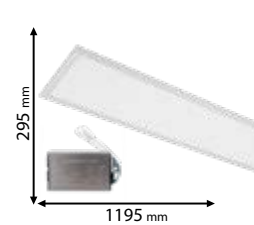

Type: High efficiency LED panel
Power: 48W
Lumens: 5280lm
Efficiency: 110lm/W
Emergency time: ≥2h
Body colour: White
Material: Iron + PS
Height: 30 mm

IP40

LED 120° **C** neutral WHITE 4000K **92PANEL033WE**
HIGH EFFICIENCY cold WHITE 6400K **92PANEL033CWE**