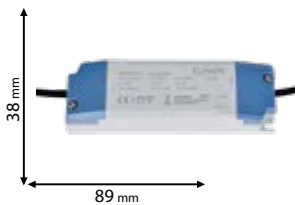

99DRIVERPN24

Type: Driver for LED panel
Power: 24W
Input voltage: 220-240V
Output voltage: 50-84V DC
Output current: 300mA
Height: 22 mm