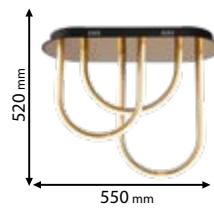

955ELIN3065

Type: Ceiling lamp
Power: 65W
Lumens: 4220lm
Body colour: Sand black + Gold
Material: Metal + Aluminum+ Silicone

955ELIN3043