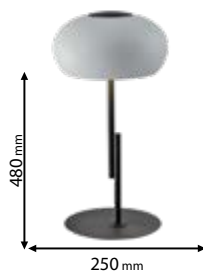

Ra≥80

EMC

Click on the image
& view the price

Scan QR code for 3D models,
IES files & price.

955HENDRIX1T

Type: Table lamp
Power: 11W
Lumens: 770lm
Body colour: White & Black
Material: Aluminum + Iron + PC