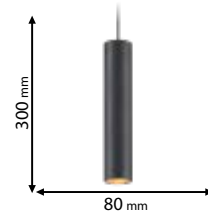

Type: Four lines track light - hanging
Power: 15W
Lumens: 1500lm
Efficiency: 100lm/W
Body colour: Black
Material: Aluminum

warm WHITE
2700K
93TL294L10WW/WH
neutral WHITE
4000K
93TL294L10W/WH