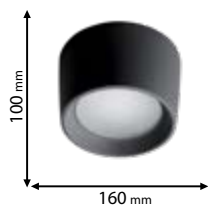

Click on the image
& view the price

LIVIA SURFACE DOWN LIGHTS, IP55

LED warm WHITE 3000K neutral WHITE 4000K cold WHITE 6500K SETTABLE **E**

95LIVIA160/BL

Type: Ceiling lamp
Lamp holder: GX53
Power: 10W
Lumens: 1200lm
Efficiency: 120lm/W
Body colour: Black
Material: Resin + frosted glass

UV resistant

LED warm WHITE 3000K neutral WHITE 4000K cold WHITE 6500K SETTABLE **E**

95LIVIA160/GR

Type: Ceiling lamp
Lamp holder: GX53
Power: 10W
Lumens: 1200lm
Efficiency: 120lm/W
Body colour: Grey
Material: Resin + frosted glass

UV resistant

LED warm WHITE 3000K neutral WHITE 4000K cold WHITE 6500K SETTABLE **E**

95LIVIA160/WH

Type: Ceiling lamp
Lamp holder: GX53
Power: 10W
Lumens: 1200lm
Efficiency: 120lm/W
Body colour: White
Material: Resin + frosted glass

UV resistant

5 YEARS TOTAL WARRANTY
+ 3 standard
2 extended

IP55

~230V

SMD 2835

>15000

Ra≥80

EMC

Scan QR code for 3D models,
IES files & price.