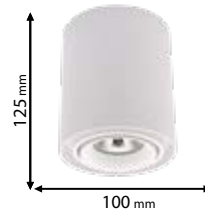

Type: Round down light
Body colour: White
Material: Aluminum
Mounting: Surface
Max.: 8W
Max. beam angle: 90°

IP20

RoHS COMPLIANT

Scan QR code for 3D models, IES files & price.