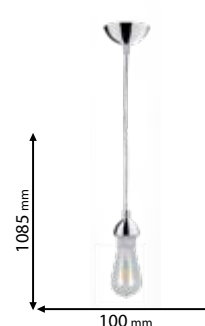

Lamps
Not Included

955SAILOR15/RAB

Type: Pendant lamp with
switch
Body colour: Red antique
brass
Material: Metal
Max.: 40W

Lamps
Not Included

9527100

Type: Pendant lamp
Body colour: Chrome
Material: Metal
Max.: 40W