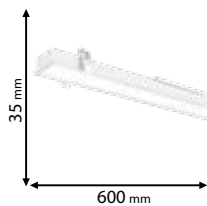

Type: LED profile*
Power: 24W
Lumens: 2400lm
Efficiency: 100lm/W
Body colour: White
Mounting: Recessed
Material: Aluminum + PC