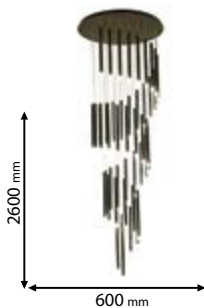

EMC

Click on the image
& view the price

Scan QR code for 3D models,
IES files & price.

955FRANCIS120/30

Type: Chandelier
Power: 35W
Lumens: 700lm
Body colour: Matt Black
Material: Metal + Acrylic
Pine QTY: 30