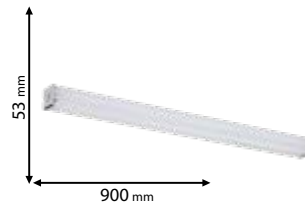

Type: LED mirror light
Power: 20W
Lumens: 1600lm
Body colour: Chrome
Mounting: Surface, on wall
Material: Aluminum + PC

5 YEARS TOTAL WARRANTY
+ 3 standard
+ 2 extended

IP44

~230V

Ra≥80

EMC

RoHS COMPLAINT

CE

Scan QR code for 3D models,
IES files & price.