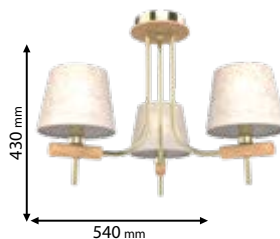

955JONAS5

Type: Ceiling lamp
Body colour: Gold & Beige
Material: Iron + Fabric + Wood
Max.: 5x40W

Lamps
Not Included

955JONAS3

Type: Ceiling lamp
Body colour: Gold & Beige
Material: Iron + Fabric + Wood
Max.: 3x40W