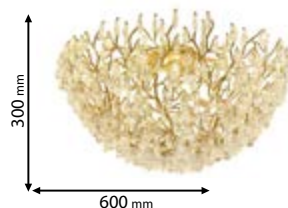

Type: Ceiling lamp
Body colour: Gold
Material: Aluminum + Crystals
Max.: 11x11W

Scan QR code for 3D models,
IES files & price.