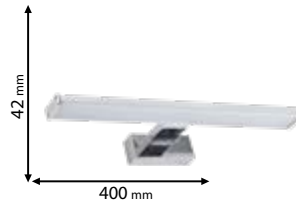

Type: Bathroom wall lamp
Power: 8W
Lumens: 504lm
Body colour: Chrome
Mounting: Surface, on wall
Material: Aluminum + PC

LED neutral WHITE 4000K 120° **F**

95IP4411/2