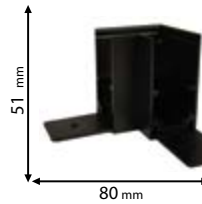

93MA019

Type: L-connector for magnetic track rail 93MR2OM2/BL
Body colour: Black
Mounting: Surface
Material: Aluminum