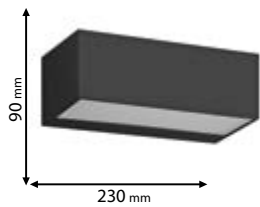

96GRF313/BL

Type: Facade lighting
Body colour: Black
Light direction: down
Material: UV resistant ABS + PC
Max.: 40W

UV resistant

Lamps
Not Included