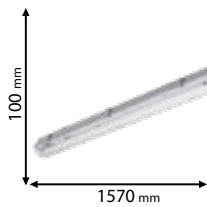

Type: Empty fixture BELLA for single ended LED tubes T8
LED tube size: 1x1500mm
Body colour: Grey
Material: PC
Reflector: steel white

Lamps Not Included

89089