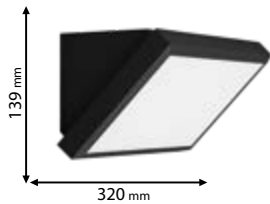

96GRF312/BL

Type: LED fixtures
Body colour: Black
Material: ABS+ PC
Max.: 2x40W

UV resistant