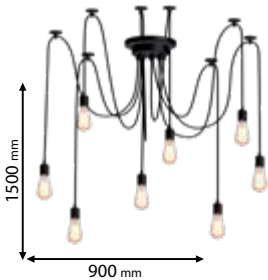

955BLOOM8

Type: Chandelier
Body colour: Black
Material: Metal
Max.: 8x40W

Lamps
Not Included

4xE27