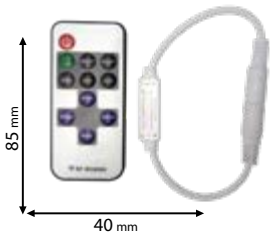

99LEDDIMMER3

Type: Mini single colour controller 72W
Current: 6A
Voltage: 12V
Height: 6 mm