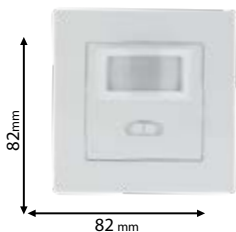

Click on the image
& view the price

INFRARED MOTION SENSORS

99DS100

Type: Infrared motion sensor ST02A
Detection range: 160°
Rated load: ESL/LED-100W, IL-500W
Detection distance: max. 9m
Colour body: White
Installation height: 1-1.8m
Cut size: 48.5 mm
Height: 24.7 mm
Time-Delay: 10sec ± 3sec to 7min ± 2min (adjustable)
Ambient light: <3 - 2000lux (adjustable)
Detection motion speed: 0.6-1.5m/s

99DS104

Type: Infrared motion sensor ST42
Detection range: 360°
Rated load: ESL/LED-300W, IL-1200W
Detection distance: max. 6m
Colour body: White
Installation height: 2.2 - 4m
Cut size: 76 mm
Height: 75.6 mm
Time-Delay: 10sec ± 3sec to 7min ± 2min (adjustable)
Ambient light: <3 - 2000lux (adjustable)
Detection motion speed: 0.6-1.5m/s

99DS103

Type: Infrared motion sensor ST41
Detection range: 360°
Rated load: ESL/LED-300W, IL-1200W
Detection distance: max. 6m
Colour body: White
Installation height: 2.2 - 4m
Cut size: 61.5 mm
Height: 75.6 mm
Time-Delay: 10sec ± 3sec to 7min ± 2min (adjustable)
Ambient light: <3 - 2000lux (adjustable)
Detection motion speed: 0.6-1.5m/s

3 YEARS TOTAL WARRANTY
+ 3 standard
0 extended

IP40

~230V

CE

Scan QR code for 3D models, IES files & price.