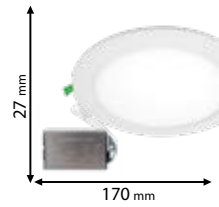

ROUND LED PANELS ELMARK IP65 WITH EMERGENCY DRIVER 3-50W

5 YEAR TOTAL WARRANTY
standard+1 extended

99LED607IP65E
99LED607IP65CWE

Type: LED panel
Power: 7W
Lumens: 660lm
Efficiency: 94lm/W
Emergency time: ≥3h
Body colour: White
Cut size: 100-110 mm
Material: Polycarbonate

IP65

99LED610IP65E
99LED610IP65CWE

Type: LED panel
Power: 10W
Lumens: 770lm
Efficiency: 77lm/W
Emergency time: ≥3h
Body colour: White
Cut size: 150-160 mm
Material: Polycarbonate

IP65

99LED616IP65E
99LED616IP65CWE

Type: LED panel
Power: 16W
Lumens: 1300lm
Efficiency: 81lm/W
Emergency time: ≥3h
Body colour: White
Cut size: 200-210 mm
Material: Polycarbonate

IP65

99LED623IP65E
99LED623IP65CWE

Type: LED panel
Power: 23W
Lumens: 1750lm
Efficiency: 76lm/W
Emergency time: ≥3h
Body colour: White
Cut size: 220-230 mm
Material: Polycarbonate

IP65

SQUARE LED PANELS STELLAR IP40 WITH EMERGENCY DRIVER 3-50W

2 YEAR TOTAL WARRANTY
2 standard+0 extended

99XLED633E

Type: Square LED panel
Power: 12W
Lumens: 840lm
Efficiency: 70lm/W
Emergency time: ≥3h
Body colour: White
Cut size: 150x150 mm
Material: Aluminum

IP40

99XLED632E

Type: Square LED panel
Power: 12W
Lumens: 840lm
Efficiency: 70lm/W
Emergency time: ≥3h
Body colour: White
Cut size: 150x150 mm
Material: Aluminum

IP40

99XLED632CWE

Type: Square LED panel
Power: 12W
Lumens: 840lm
Efficiency: 70lm/W
Emergency time: ≥3h
Body colour: White
Cut size: 150x150 mm
Material: Aluminum

IP40