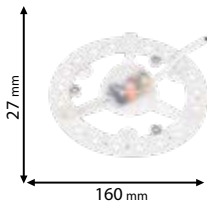

Scan QR code for 3D models,
IES files & price.

12V DC

99LED766T

12V DC

99LED767T

Click on the image
& view the price

LED MOULD FOR CEILING LAMP

99LED766T