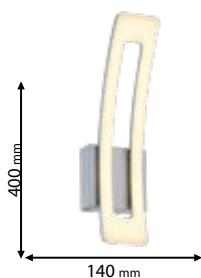

Ra≥80

EMC

Click on the image
& view the price

Scan QR code for 3D models,
IES files & price.

955MARCELLA1W

Type: Wall lamp
Power: 11W
Lumens: 756lm
Body colour: Silver
Material: Aluminum +
Iron + PC

955MARCELLA1T