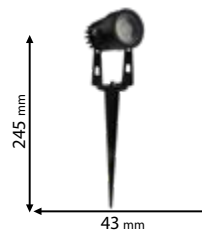

Type: Spike ground fixture/
Wall fixture
Rated voltage: 12V
Power: 5W
Lumens: 450lm
Efficiency: 90lm/W
Body colour: Black
Material: Aluminum

9617LEDP