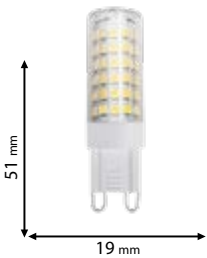

LED G9 / G4

LED warm WHITE 2700K 300° F

DIMMABLE G9

99LED918WW

Type: LED lamp SMD
Power: 7W
Rated voltage: 220V AC
Lumens: 700lm
Efficiency: 100lm/W
Lamp holder: G9

LED neutral WHITE 4000K 300° F

DIMMABLE G9

99LED918W

Type: LED lamp SMD
Power: 7W
Rated voltage: 220V AC
Lumens: 700lm
Efficiency: 100lm/W
Lamp holder: G9

LED cold WHITE 6500K 300° F

DIMMABLE G9

99LED918CW

Type: LED lamp SMD
Power: 7W
Rated voltage: 220V AC
Lumens: 700lm
Efficiency: 100lm/W
Lamp holder: G9

LED warm WHITE 3000K 300° F

G4

99LED813