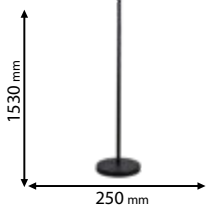

CE

Lamps
Not Included

955ALBERTO3F

Type: Floor lamp
Body colour: Black & Smoky
Material: Metal + Glass
Max.: 3x7W

Lamps
Not Included

955ALBERTO1T

Type: Table lamp
Body colour: Black & Smoky
Material: Metal + Glass
Max.: 7W