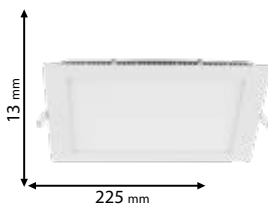

Scan QR code for 3D models, IES files & price.