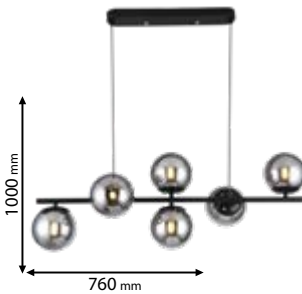

955ALBERTO6

Type: Chandelier
Body colour: Black & Smoky
Material: Metal + Glass
Max.: 6x7W

Lamps Not Included

1xG9