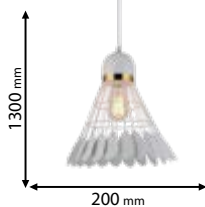

IP20

~230V

RoHS

CE

Lamps
Not Included

955SHUTTLE1/WH

Type: Pendant lamp
Body colour: White
Material: Metal
Max.: 40W

Lamps
Not Included