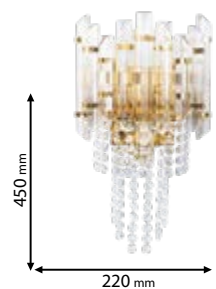

Lamps Not Included  2xG9

955GUSTAV2W/GD

Type: Wall lamp
Body colour: Gold
Material: Stainless Steel + Crystals
Max.: 2x11W

Lamps Not Included  3xG9

955THEODORE3/GD

Type: Wall lamp
Body colour: Gold
Material: Metal + Crystals
Max.: 3x11W