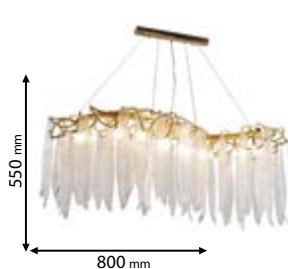

Type: Chandelier
Body colour: Gold
Material: Aluminum
+Crystals
Max.: 10x11W

Scan QR code for 3D models,
IES files & price.