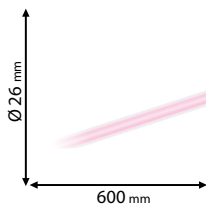

Type: LED tube T8 for meat
Power: 9W
Lumens: 585lm
Efficiency: 65lm/W
Lamp holder: G13
Red LED tube with special purpose used for meat in supermarkets.

LED cold WHITE 6000K +red (660nm) 300° G13 G