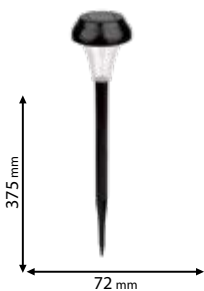

98SOL6921

Type: Solar pathway light
Power: 0.06W
Lumens: 1lm
Solar panel: Amorphous
Battery: Ni-Mh/100mAh AAA 1.2V
Working time: 8h
Body colour: Black
Material: Stainless steel + Plastic