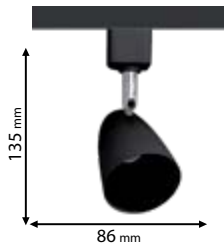

93TL2044/BL

Type: Two lines track light
Body colour: Black
Material: Iron
Max.: 8W

Lamps Not Included 1xGU10