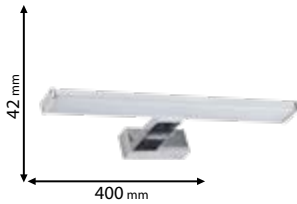

Type: Bathroom wall lamp
Power: 8W
Lumens: 504lm
Body colour: Chrome
Mounting: Surface, on wall
Material: Aluminum + PC

LED neutral WHITE 4000K 120° **F**

95IP4411