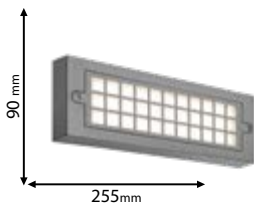

Type: LED wall lamp
Power: 6W
Lumens: 330lm
Efficiency: 55lm/W
Body colour: Grey
Material: UV resistant ABS + PC

UV resistant