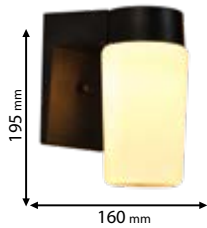

FACADE LIGHTING FIXTURES, IP54

Lamps Not Included

96KYLE1W/BL

Type: Wall lamp
Body colour: Black
Material: Aluminum + PC
Max.: 20W

Lamps Not Included

96SEAN1W/BL