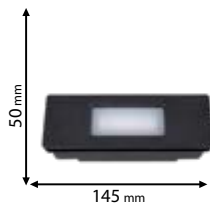

Type: LED recessed light
Lamp holder: R7s
Power: 3.2W
Lumens: 400lm
Efficiency: 125lm/W
Body colour: Black
Material: Resin