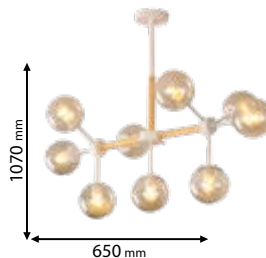

Type: Chandelier
Body colour: White & Tea
Material: Metal + Glass + PVC
Max.: 9x40W

Scan QR code for 3D models,
IES files & price.