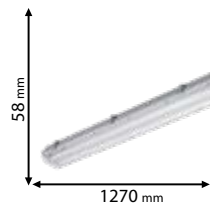

neutral WHITE 4000K
cold WHITE 6500K

9BR218LED
9BR218LEDCW

Type: LED fixture with LED tubes T8 Stellar
Power: 2x18W
Lumens: 2880lm
Efficiency: 80lm/W
Body colour: Grey
Material: ABS+PC
Without reflector