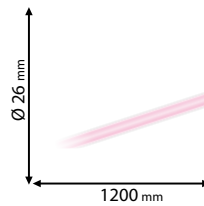

99LED962M

Type: LED tube T8 for meat
Power: 18W
Lumens: 1170lm
Lamp holder: G13
Efficiency: 65lm/W
Red LED tube with special purpose used for meat in supermarkets.

LED cold WHITE 6000K +green (470nm) 300° G13 F

99LED963F