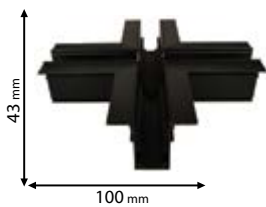

Type: X-connector for magnetic track rail 93MR3BM2/BL
Body colour: Black
Mounting: Recessed
Material: Aluminum