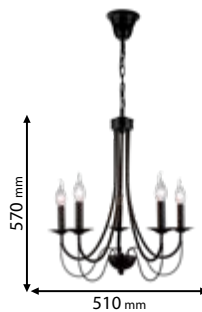

Type: Chandelier
Body colour: Black
Material: Metal
Max.: 5x40W

Scan QR code for 3D models,
IES files & price.