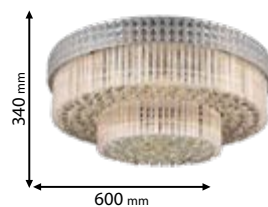

Type: Ceiling lamp
Body colour: Chrome
Material: Metal + Crystal
Max.: 8x40W

Scan QR code for 3D models,
IES files & price.

Download from www.elmarkholding.eu or for mobile from

or