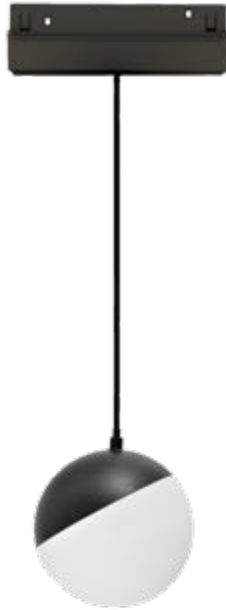

93M20TLB1030/BL
93M20TLB1040/BL

93M20PLB1030/BL
93M20PLB1040/BL

Click on the image
& view the price

FOUR POLES MAGNETIC LED LIGHTS, PLB & TLB SERIES

93M20PLB1030/BL

93M20PLB1040/BL

Type: Magnet LED pendant light
Power: 10W
Lumens: 860lm
Efficiency: 86lm/W
Body colour: Black
Material: Metal + PC