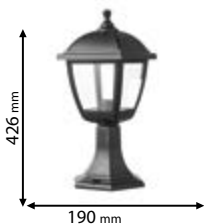

Type: Standing lantern
Body colour: Black
Material: UV resistant PP + PC
Max.: 40W

UV resistant

or