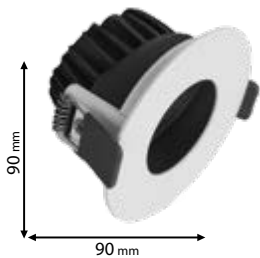

92M6210W366255

Type: Deep square spotlight*
Power: 13W
Lumens: 1560lm
Efficiency: 120lm/W
Body colour: White
Cut size: Ø83 mm
Height: 54 mm
Material: Aluminum + PC

92M6215W366255

Type: Deep round spotlight*
Power: 18W
Lumens: 2160lm
Efficiency: 120lm/W
Body colour: White
Cut size: Ø83 mm
Height: 54 mm
Material: Aluminum + PC