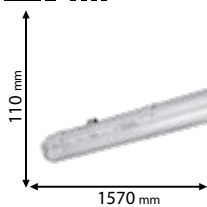

Type: LED fixture with LED tubes T8 ELMARK
Power: 1x24W
Lumens: 2160lm
Efficiency: 90lm/W
Body colour: Grey
Material: PC
Reflector: steel white

3 YEARS TOTAL WARRANTY
+ 3 standard
0 extended

IP65

~230V

G13

>10000

15000h

Ra>80

EMC

Scan QR code for 3D models,
IES files & price.