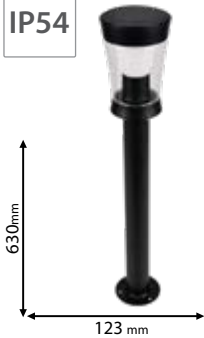

98SOL311

Type: Solar Garden lamp
Power: 3W
Lumens: 500lm
Beam angle: 180°
Solar panel: 5V/ 1.5W
Battery: 3.7V/ 2000mAh
Charging time: 6-8h
Discharging time: > 12h
Body Colour: Black
Material: ABS + PC

Functions:

Level 1: Steady light on: 50% brightness for the 1st hour, 20% brightness for the 2nd-6th hours, 5% brightness until dawn
Level 2: 100% brightness for the 1st 1minute, 75% brightness for the following 10minutes, 10-30minutes keep 50% brightness, 30minutes - 5 hours, 20% brightness, 5-10hours 5% brightness.

LED Solar neutral WHITE 4000K Li-ion

IP44