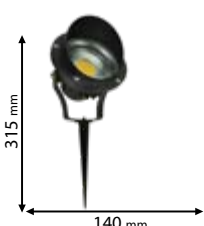

Type: Spike ground fixture/
Wall fixture
Power: 20W
Lumens: 1760lm
Efficiency: 88lm/W
Body colour: Black
Material: Aluminum

3 YEARS TOTAL WARRANTY
+ 3 standard
0 extended

IP65

12V DC

SMD
2835

>20000

30000h

Ra≥80

EMC

Scan QR code for 3D models,
IES files & price.