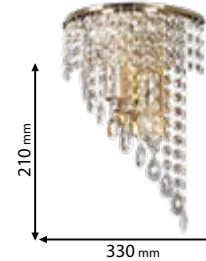

2xE14

955INNA2W/GD

210 mm

330 mm

Type: Wall lamp
Body colour: Gold
Material: Metal + Crystal
Max.: 2x40W

Scan QR code for 3D models,
IES files & price.

Download ELMARK BUSINESS APP

from www.elmarkholding.eu or for mobile from