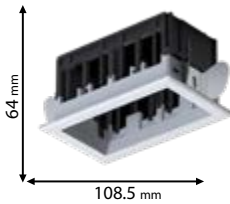

92MOD3GR/BL

92MOD3GR/BR

Click on the image & view the price

FREE COMBINATION CONSOLE BOXES, MODENA SERIES

5 YEARS TOTAL WARRANTY
+ 3 standard
2 extended

92MOD2GR/WH

Type: Console for 2 Grill
COB Module
Colour: White
Material: PC
Mounting: Recessed
Height: 55,5mm
Cut size: 100x55mm