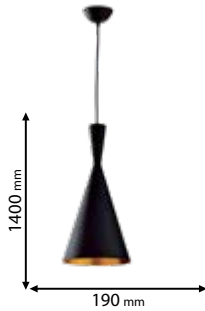

955TIM1A

Type: Pendant lamp
Body colour: Black & Gold
Material: Aluminum
Max.: 40W

Lamps
Not Included

1xE27