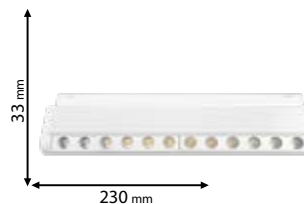

warm WHITE
3000K
neutral WHITE
4000K

93US041230/WH

93US041240/WH

Type: Ultra Slim Folding Magnetic Linear LED Light | EL-US04
Power: 12W
Lumens: 3000K: 890lm;
4000K: 930lm
Efficiency: 74lm/W
LED chip: Osram
Driver: Non-flicker
Body colour: White
Material: Metal
Height: 700mm