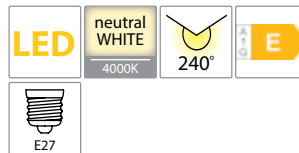

99LED588HE

Type: LED lamp PEAR A60 high efficiency
Power:12W
Lumens: 1440lm
Efficiency: 120lm/W
Lamp holder: E27