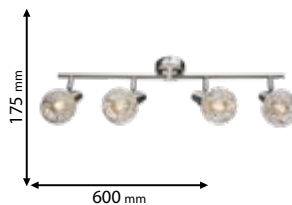

955JULIE6

Type: Ceiling spot lamp
Body colour: Satin nickel &
Aluminum
Material: Metal
Max.: 6x40W

Lamps
Not Included

955JULIE4

Type: Ceiling spot lamp
Body colour: Satin nickel &
Aluminum
Material: Metal
Max.: 4x40W