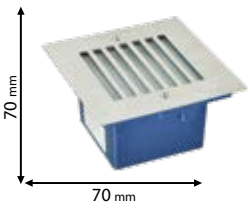

STEP LIGHTS, IP65

96GRFLED001/T1W
warm WHITE
3000K
96GRFLED001/T1
neutral WHITE
4000K

Type: Recessed step light
Power: 1W
Lumens: 70lm
Body colour: Grey
Height: 80 mm
Material: Stainless Steel + Aluminum

96GRFLED001/T2W
warm WHITE
3000K
96GRFLED001/T2
neutral WHITE
4000K