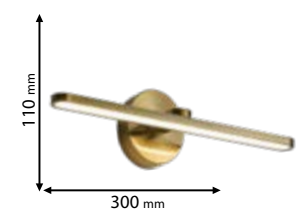

Type: LED picture light
Power: 9.4W
Lumens: 610lm
Efficiency: 65lm/W
Body colour: Antique brass
Material: Iron + Aluminum + Acrylic

LED **warm WHITE** 3000K
99LPL094WW/BL
neutral WHITE 4000K
99LPL094/BL