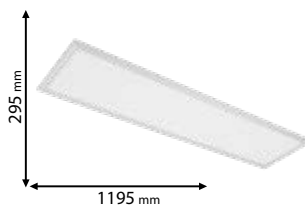

Type: LED panel*
Power: 48W
Lumens: 4800lm
Efficiency: 100lm/W
Body colour: White
Material: Aluminum
Height: 30 mm

Scan QR code for 3D models, IES files & price.