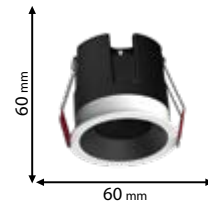

Type: Round down light
Power: 5W
Lumens: 350lm
Efficiency: 70lm/W
Body colour: White
Cut size: 55mm
Material: Aluminum
Height: 51

Haney Comb

3 YEARS TOTAL WARRANTY
+ 3 standard
0 extended

IP44

~230V

Ra≥80

EMC