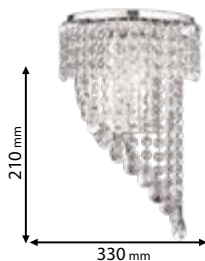

210 mm

330 mm

Type: Wall lamp
Body colour: Chrome
Material: Metal + Crystal
Max.: 2x40W

Lamps
Not Included

2xE14

955INNA2W/GD