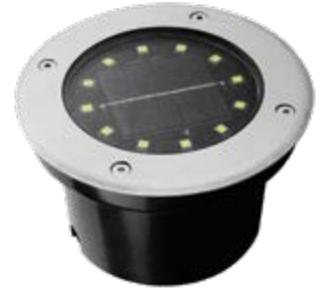

3 YEARS TOTAL WARRANTY
+ 3 standard 0 extended

Scan QR code for 3D models, IES files & price.

98SOL41071

98SOL41073

98SOL41030

Click on the image
& view the price

SOLAR DRIVEWAY & GROUND LIGHTS

2 YEARS TOTAL WARRANTY
+ 2 standard
0 extended