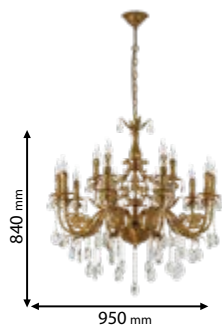

Type: Chandelier
Body colour: Brass
Material: Full brass +
Crystals
Max.: 15x40W

Lamps
Not Included

9xE14

955WINDSOR9