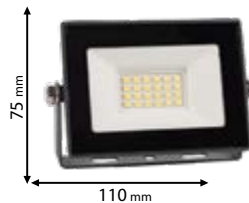

98VEGA30SLIM

Type: LED Floodlight*
Power: 30W
Lumens: 2700lm
Efficiency: 90lm/W
Body colour: Black
Material: Plastic+Aluminum
LED driver: Mounted in the body