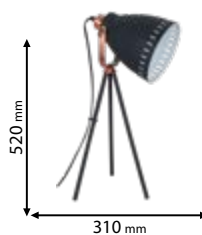

955MAX1T

Type: Table lamp
Body colour: Sand black
Material: Metal
Max.: 40W

Scan QR code for 3D models, IES files & price.

Recommended bulb

G9

page 764

ELMARK

The Brand of Electricity