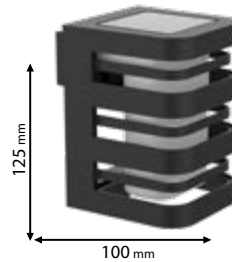

Type: Solar wall light
Power: 0.42W/2V
Lumens: 15lm
Solar panel: Polycrystalline
Battery: AA Ni-Mh/1000mAh
Working time: 8h
Body colour: Black
Material: Plastic