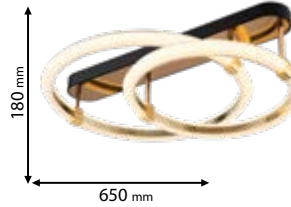

DECOR | FELIX

955FELIX30112

Type: Ceiling lamp
Power: 112W
Lumens: 7200lm
Body colour: Black & Gold
Material: Metal + Acrylic + Silicone tube

955FELIX3052

Type: Ceiling lamp
Power: 52W
Lumens: 3300lm
Body colour: Black & Gold
Material: Metal + Acrylic + Silicone tube