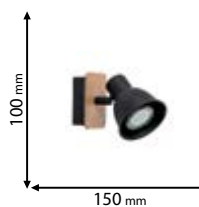

955RIKO1W

Type: Wall spot lamp
Body colour: Wood & Black
Material: Metal + Wood
Max.: 35W

Scan QR code for 3D models,
IES files & price.

Recommended bulb

GU10

page 761

ELMARK

The Brand of Electricity