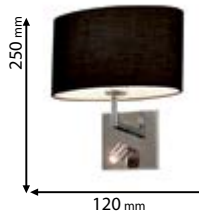

955TOMY1WLED

Type: Wall lamp
Body colour: Dark Grey
Material: Metal+ Fabric
Max.: 40W
LED lamp colour temp.: 4000K
Two keys on the base

Lamps
Not Included

1xE27