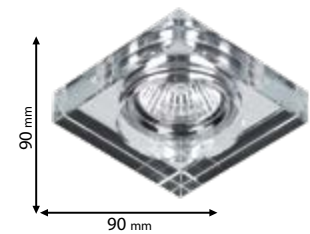

Lamps Not Included  1xGU5.3

925778R/CL

Type: Round down light
Body colour: Chrome & Transparent
Height: 32 mm
Cut size: 60 mm
Material: Aluminum + Glass
Max.: 50W

Lamps Not Included  1xGU5.3

925778S/CL

Type: Square down light
Body colour: Chrome & Transparent
Height: 32 mm
Cut size: 60 mm
Material: Aluminum + Glass
Max.: 50W