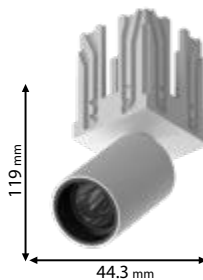

LED warm WHITE 3000K Δ 24° **F**

92MODSS0530/WH

Type: LED Grill COB module
Power: 5W
Lumens: 270lm
Efficiency: 54m/W
LED chip: COB
Body Colour: White
Material: Aluminum + PC
Mounting: Recessed

LED warm WHITE 3000K Δ 24° **F**

92MODSS0530/BL

Type: LED Grill COB module
Power: 5W
Lumens: 270lm
Efficiency: 54m/W
LED chip: COB
Body Colour: Black
Material: Aluminum + PC
Mounting: Recessed

LED warm WHITE 3000K Δ 24° **F**

92MODSS0530/BR

Type: LED Grill COB module
Power: 5W
Lumens: 270lm
Efficiency: 54m/W
LED chip: COB
Body Colour: Brass
Material: Aluminum + PC
Mounting: Recessed

Scan QR code for 3D models, IES files & price.