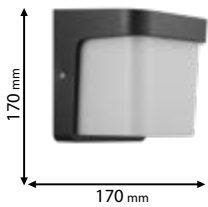

95WL315/BL

Type: Wall lamp
Body colour: Black
Material: UV resistant ABS+ PC
Max.: 40W

UV resistant

Lamps Not Included