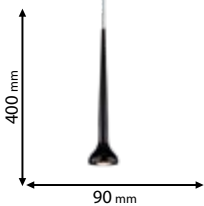

955DUKE1/BK

Type: Pendant lamp
Body colour: Black
Material: Metal
Max.: 35W

Lamps
Not Included

3xE27