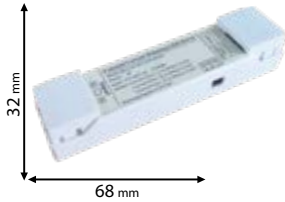

99SETDC12D010

Type: Constant Current LED Dimmable Driver 0-10V
Power: 12W
Input Voltage: 220-240V AC
Output Voltage: 9-42V
Output Current: from 150 till 400mA via DIP Switch in Steps of 50mA
Height: 21 mm
Application: for Decorative, Indoor, Commercial, Residential Lighting