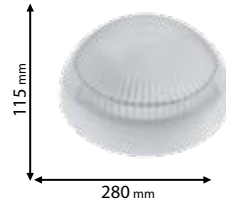

Type: Wall & ceiling lamp
Body colour: White
Material: Polycarbonate
Max.: 20W

2 YEARS TOTAL WARRANTY
+ 2 standard
0 extended

IP54

~230V

RoHS COMPLIANT

CE

Scan QR code for 3D models, IES files & price.

Download ELMARK BUSINESS APP

from www.elmarkholding.eu or for mobile from

or