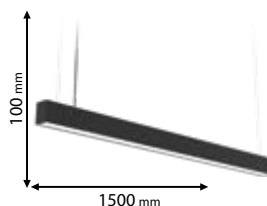

Type: LED profile
Power: 50W
Lumens: 5000lm
Efficiency: 100lm/W
Body colour: Black
Mounting: Surface/Hanging
Material: Aluminum + PC

warm WHITE 3000K **99POM602430/WH**

neutral WHITE 4000K **99POM602440/WH**