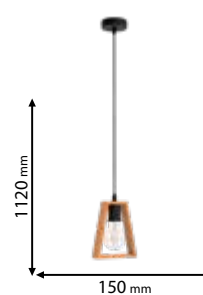

Click on the image
& view the price

IP20
~230V
RoHS
CE

Lamps
Not Included

955RONNY3

Type: Pendant lamp
Body colour: Black &
Wood
Material: Metal + Wood
Max.: 3x25W

Lamps
Not Included

955RONNY1

Type: Pendant lamp
Body colour: Black &
Wood
Material: Metal + Wood
Max.: 25W