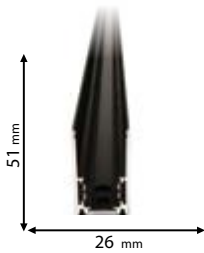

93MR2OM2/BL

Type: Four poles 48V track rail with plastic cover for magnetic lights
Body colour: Black
Length: 2000 mm
Mounting: Surface
Material: Aluminum