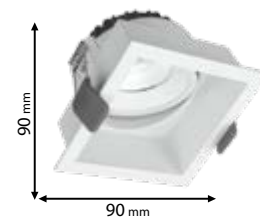

92M6210W606215

Type: Deep square spotlight*
Power: 13W
Lumens: 1430lm
Efficiency: 110lm/W
Body colour: White
Cut size: 80x83 mm
Height: 68 mm
Material: Aluminum + PC

92M6215W606215

Type: Deep square spotlight*
Power: 18W
Lumens: 2000lm
Efficiency: 111lm/W
Body colour: White
Cut size: 80x83 mm
Height: 68 mm
Material: Aluminum + PC