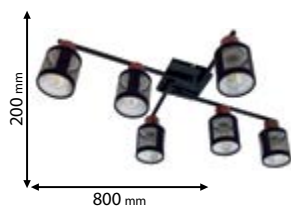

Type: Ceiling lamp
Body colour: Black & Red
amber
Material: Iron + PVC + cotton
cloth
Max.: 6x40W

Lamps
Not Included

955DELIA4/BL