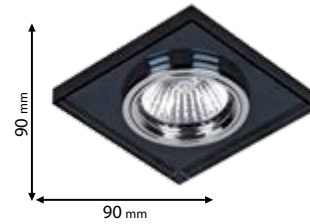

Type: Square down light
Body colour: Chrome & Black
Height: 22 mm
Cut size: 60 mm
Material: Aluminum + Glass
Max.: 50W

Lamps Not Included 1xGU5.3

925778R/CL