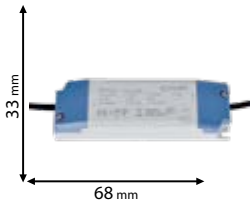

DRIVERS FOR LED PANELS ELMARK

99DRIVERPN6

Type: Driver for LED panel
Power: 6W
Input voltage: 220-240V
Output voltage: 12-25V DC
Output current: 300mA
Height: 22 mm