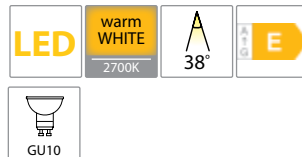

99LED832HEWW

Type: LED lamp SMD
Power: 9W
Lumens: 1000lm
Efficiency: 110lm/W
Lamp holder: GU10