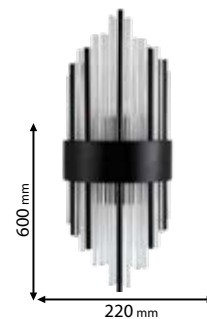

Lamps
Not Included

955GILLIS2W/GD

Type: Wall lamp
Body colour: Titanium gold
Material: Stainless Steel + Crystals
Max.: 2x40W

Lamps
Not Included

955GILLIS2W/BL

Type: Wall lamp
Body colour: Titanium black
Material: Stainless Steel + Crystals
Max.: 2x40W