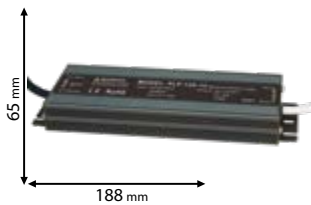

9XSETDC120IP67

Type: 12V DC Driver Slim Series
Power: 120W
Input Voltage: 176-264V AC/
50-60Hz
Output voltage: 12V DC
Output Current: 10A
Height: 22mm

2 YEARS TOTAL WARRANTY
+ 2 standard
0 extended

IP67

12V DC

RoHS

EMC

CE

Scan QR code for 3D models, IES files & price.