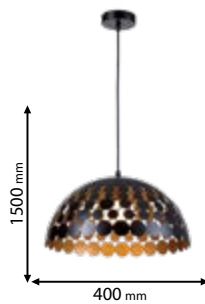

Lamps Not Included

1xE27

955GALAXY1/BL

Type: Pendant lamp
Body colour: Black & Gold
Material: Iron
Max.: 40W

Scan QR code for 3D models, IES files & price.

Recommended bulb

E27

page 726