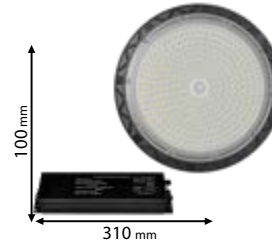

Type: LED high bay
Power: 150W
Lumens: 16500lm
Efficiency: 110lm/W
Emergency time: ≥2h
Surge Protection: 6kV
Body colour: Black
Material: Aluminum + PC
Appr. mounting height: 5 m