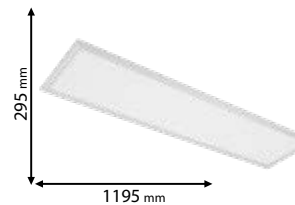

92PANEL029CW54

Type: LED panel*
Power: 48W
Lumens: 5280lm
Efficiency: 110lm/W
Body colour: White
Material: Iron + PS
Height: 30 mm

*Dimmable with:

DALI driver cat.No: 99DALI60150042
0-10V driver cat.No: 99SETDC50D010