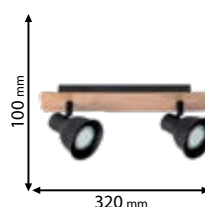

CE

Lamps
Not Included

955RIKO3

Type: Ceiling spot lamp
Body colour: Wood & Black
Material: Metal + Wood
Max.: 3x35W

Lamps
Not Included

955RIKO2

Type: Ceiling spot lamp
Body colour: Wood & Black
Material: Metal + Wood
Max.: 2x35W