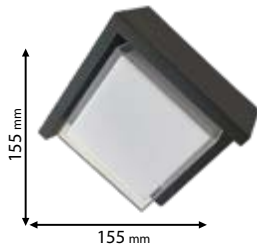

WALL LAMPS, IP44

3 YEARS TOTAL WARRANTY
+ 3 standard
0 extended

Type: Wall Lamp
Power: 10W
Lumens: 700lm
Efficiency: 70lm/W
Height: 95 mm
Body Colour: Black
Material: ABS + PC