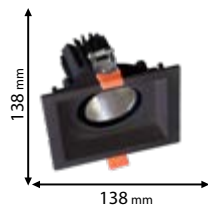

Type: Square down light movable
Power: 15W
Lumens: 1050lm
Efficiency: 70lm/W
Body colour: Black
Cut size: 120x120mm
Height: 98 mm
Material: Aluminum

warm WHITE 3000K
92DL82F3030/BL
neutral WHITE 4000K
92DL82F3040/BL