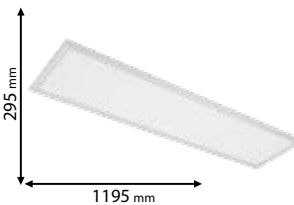

92PANEL029W54

Type: LED panel*
Power: 48W
Lumens: 5280lm
Efficiency: 110lm/W
Body colour: White
Material: Iron + PS
Height: 30 mm

*Dimmable with:

DALI driver cat.No: 99DALI60150042
0-10V driver cat.No: 99SETDC50D010