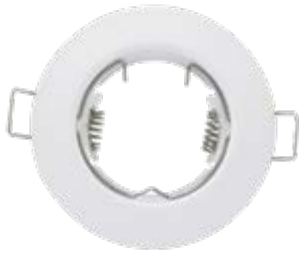

Recommended bulb

GU10

page 761

9250R/W