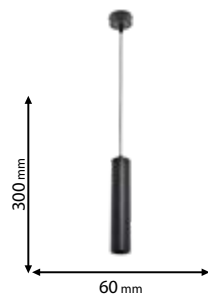

93TL291L15WW/BL

Type: Pendant lamp
Power: 15W
Lumens: 1500lm
Body colour: Black
Material: Aluminum

LED neutral WHITE 4000K Δ 24° **F**

93TL291L15W/WH