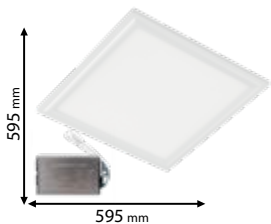

Type: LED panel
Power: 40W
Lumens: 4800lm
Efficiency: 120lm/W
Emergency time: ≥2h
Body colour: White
Material: Aluminum
Height: 30 mm

IP40

~230V

Ra≥80

EMC

Scan QR code for 3D models,
IES files & price.