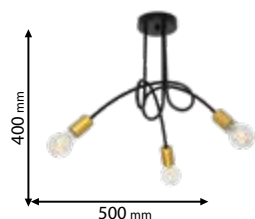

Type: Chandelier
Body colour: Gold
Material: Metal
Max.: 3x40W

5 YEARS TOTAL WARRANTY
+ 3 standard
+ 2 extended

IP20

~230V

RoHS

CE

Scan QR code for 3D models,
IES files & price.

Download from www.elmarkholding.eu or for mobile from

or