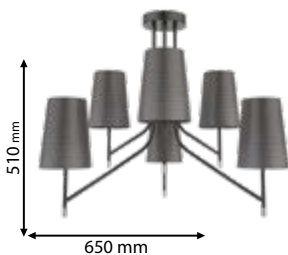

Type: Ceiling lamp
Body colour: Black
Material: Iron + Fabric
Max.: 6x40W

Lamps
Not Included

955THERA3/BL