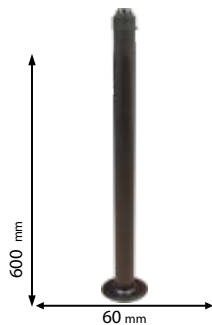

93SP60BL

Type: Metal pole
Colour: Black
Diameter 60mm
Base: ø145 mm

93SP80BL

Type: Metal pole
Colour: Black
Diameter 60mm
Base: ø145 mm

Scan QR code for 3D models, IES files & price.

Recommended bulb

E27

page 742