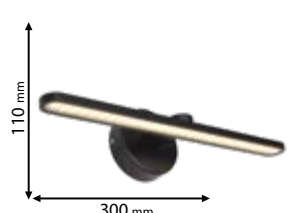

Type: LED picture light
Power: 9.4W
Lumens: 610lm
Efficiency: 65lm/W
Body colour: Black
Material: Iron + Aluminum + Acrylic

LED **warm WHITE** 3000K
99LPL094WW/WH
neutral WHITE 4000K
99LPL094/WH