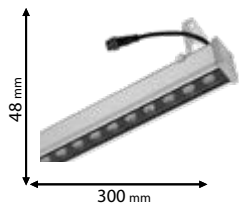

WALL WASH LIGHTS, IP65

98FLARE09/RGB

Type: LED Wall Wash
Power: 9W
Body Colour: Silver
Width: 40 mm
Material: Aluminum + Glass
Mounting: Surface
LED Chip: SMD 3030