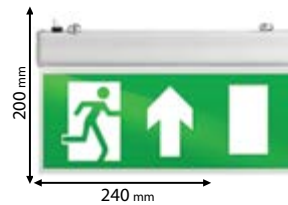

Type: Surface Exit Light
Power: 3W/ 8 LED
Charging time: 8-12h
Emergency time: 3h
Battery: 1.2V/800mAh Ni-Cd
Mounting: Surface / Hanging
Material: ABS + PC

LED

9XL3114