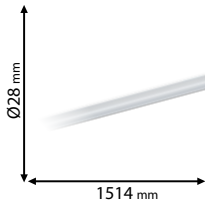

Type: LED tube T8 ELMARK
Power: 24W
Lumens: 2400lm
Efficiency: 100lm/W
Lamp holder: G13

LAMPS | LED TUBES

3 YEARS TOTAL WARRANTY
+ 3 standard
0 extended

- IP20
- ~230V
- SMD 4014
- >25000
- 30000h
- Ra>80
- RoHS COMPLIANT
- EMC
- CE

Scan QR code for 3D models, IES files & price.