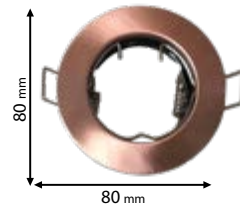

Type: Fixed round downlight
Body colour: Rose Gold
Material: Powder coated steel
Height: 28 mm
Cut size: 55 mm
Max.: 8W

3 YEARS TOTAL WARRANTY
+ 3 standard
0 extended

IP20

~230V

RoHS COMPLIANT

CE

Scan QR code for 3D models, IES files & price.

Download ELMARK BUSINESS APP

from www.elmarkholding.eu or for mobile from

or