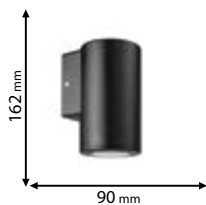

Type: Facade lighting
Body colour: Black
Light direction: down
Material: UV resistant ABS + PC
Max.: 40W

UV resistant

Lamps Not Included 1xGU10