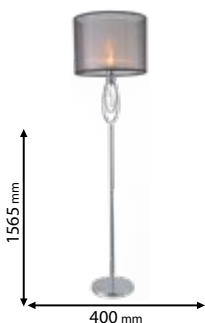

Click on the image
& view the price

IP20

~230V

RoHS

CE

Lamps
Not Included

955MERY1F/CH

Type: Floor lamp
Body colour: Chrome
Material: Metal + Crystal +
Fabric shade
Max.: 40W