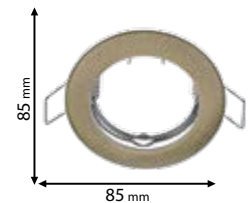

Type: Movable down light
Body colour: Antique brass
Material: Die-cast zinc
Height: 25 mm
Cut size: 70 mm
Max.: 50W

2 YEARS TOTAL WARRANTY
+ 2 standard
0 extended

IP20

12V

~230V

RoHS COMPLIANT

CE

Scan QR code for 3D models, IES files & price.

Download **ELMARK BUSINESS APP**

from www.elmarkholding.eu or for mobile from

or