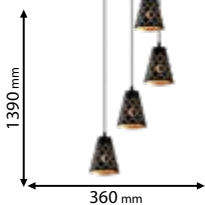

955ANGELO5

Type: Pendant lamp
Body colour: Black & Gold
Material: Metal
Max.: 5x40W

Lamps
Not Included

3xE27