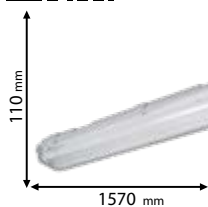

neutral WHITE 4000K
cold WHITE 6500K

9BM224LED
9BM224LEDCW

Type: LED fixture with LED tubes T8 ELMARK*
Power: 2x24W
Lumens: 4320lm
Efficiency: 90lm/W
Body colour: Grey
Material: PC
Reflector: steel white