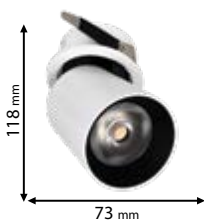

Type: Spotlight
Power: 15W
Lumens: 1350lm
Efficiency: 90lm/W
Body colour: White
Mounting: Recessed
Material: Aluminum