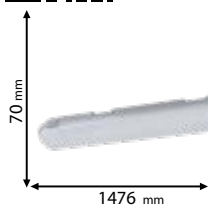

neutral WHITE
4000K
cold WHITE
6500K

9BR55LED
9BR55LEDCW

Type: LED fixture with clips and cable gland*
Power: 55W
Lumens: 5000lm
Efficiency: 91lm/W
Body colour: Grey
Material: PC

Scan QR code for 3D models, IES files & price.