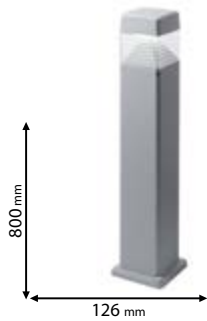

95ESTER800/GR

Type: LED path light
Lamp holder: GX53
Power: 10W
Lumens: 1200lm
Efficiency: 120lm/W
Body colour: Grey
Material: Resin+ PMMA

UV resistant

LED **warm WHITE** 3000K **neutral WHITE** 4000K **cold WHITE** 6500K **SETTABLE** **E**