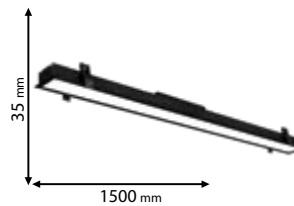

Type: LED profile*
Power: 50W
Lumens: 5000lm
Efficiency: 100lm/W
Body colour: Black
Mounting: Recessed
Material: Aluminum + PC

99PFM602430/WH

99PFM602440/WH