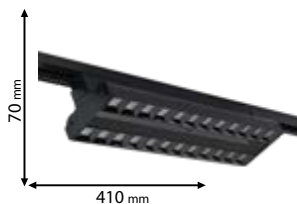

Type: Two lines track light
Power: 2x30W
Lumens: 4800lm
Efficiency: 80lm/W
Body colour: Black
Material: Aluminum + Plastic

3 YEARS TOTAL WARRANTY
+ 3 standard
0 extended

- IP20
- ~230V
- Ra≥80
- EMC
- RoHS COMPLIANT
- CE

Scan QR code for 3D models,
IES files & price.