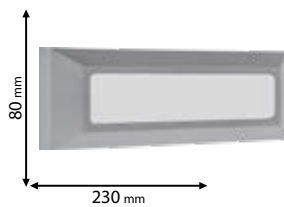

Type: LED wall light
Power: 4W
Lumens: 300lm
Efficiency: 75lm/W
Body colour: Grey
Material: UV resistant ABS+ PC

UV resistant

OUTDOOR | GRF LED

3 YEARS TOTAL WARRANTY
+ 2 standard
1 extended

IP65

~230V

SMD
2835

>15000

Ra≥80

EMC

Scan QR code for 3D models,
IES files & price.