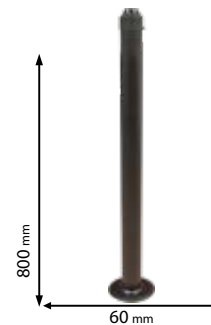

93SP60BL

Type: Metal pole
Colour: Black
Diameter 60mm
Base: ø145 mm

93SP80BL

Type: Metal pole
Colour: Black
Diameter 60mm
Base: ø145 mm

Scan QR code for 3D models, IES files & price.

Recommended bulb

E27

page 742