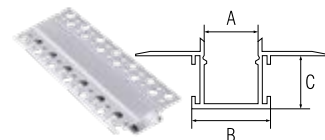

99ACC63

Type: Aluminum LED profile for recessed mounting in drywall
Dimensions AxBxC:
19.04x27.76x12.2mm
Length: 2m