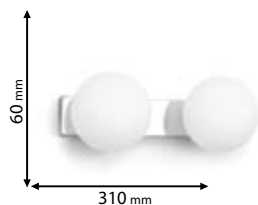

Lamps
Not Included

955DORIA2

Type: Waterproof wall lamp
Body colour: Chrome
Diameter of the lamp: 115 mm
Material: Stainless steel + Glass
Max.: 2x40W

Lamps
Not Included

955DORIA3

Type: Waterproof wall lamp
Body colour: Chrome
Diameter of the lamp: 115 mm
Material: Stainless steel + Glass
Max.: 3x40W