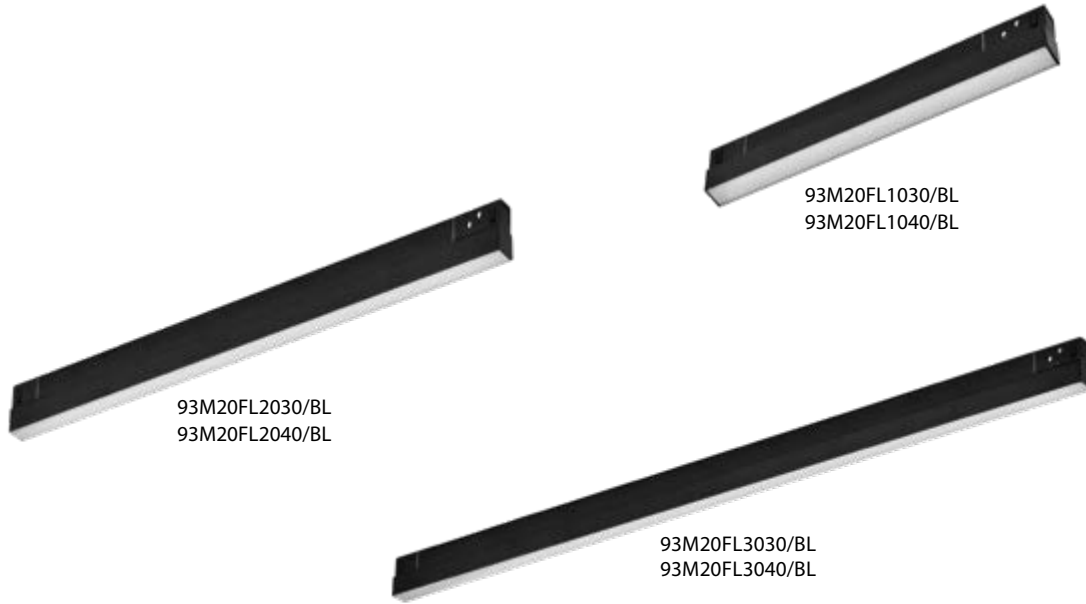

93M20FL2030/BL
93M20FL2040/BL

93M20FL1030/BL
93M20FL1040/BL

93M20FL3030/BL
93M20FL3040/BL

Click on the image
& view the price

FOUR POLES MAGNETIC LED LIGHTS, FL & DL SERIES

93M20FL1030/BL

93M20FL1040/BL