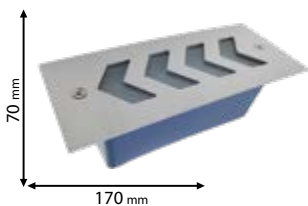

Type: Recessed step light
Power: 3W
Lumens: 95lm
Body colour: Grey
Height: 80 mm
Material: Stainless Steel + Aluminum

Scan QR code for 3D models,
IES files & price.