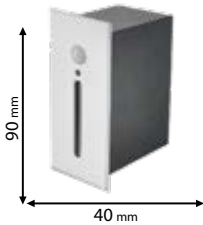

RECESSED LED AMBIENT LIGHTS

3 YEARS TOTAL WARRANTY
+ 3 standard
0 extended

IP20
AC85-265V
Ra>80
CE

92EL1460340/WH

Type: Recessed LED ambient light
Power: 3W
Lumens: 33lm
Efficiency: 11lm/W
Body colour: White
Material: Aluminum
Mounting: Recessed
Cut size: 72x38 mm
Depth: 50 mm