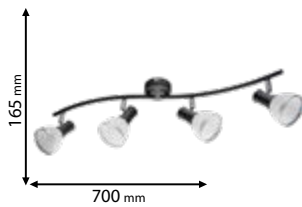

Type: Ceiling spot lamp
Body colour: Black & White
Material: Metal + Glass
Max.: 4x40W

Lamps Not Included 3xE14

955EDDY3/BL