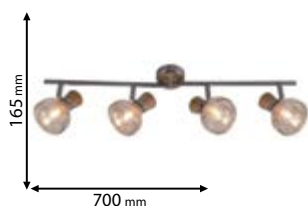

Type: Ceiling spot lamp
Body colour: Satin nickel &
Wood painting & Amber glass
Material: Metal + Glass
Max.: 4x40W

Lamps
Not Included

955ADDY2/WD

Type: Ceiling spot lamp
Body colour: Satin nickel &
Wood painting & Amber glass
Material: Metal + Glass
Max.: 2x40W