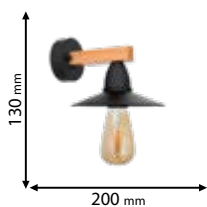

Type: Wall lamp
Body colour: Black & Wood
Material: Metal + Wood
Max.: 1x25W