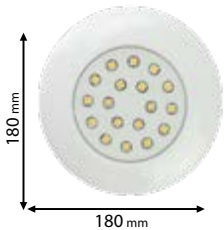

Click on the image
& view the price

POOL LIGHTS, IP68

3 YEARS TOTAL WARRANTY
+ 3 standard
0 extended

IP68

12V/24V AC

SMD
2835

>20000

30000h

Ra≥80

EMC

96PL1/10WW

warm
WHITE
3000K

96PL1/10

neutral
WHITE
4000K

Type: Pool lighting
Rated voltage: 12-24V AC/DC
Power: 10W
Lumens: 800lm
Efficiency: 80lm/W
Body colour: White
Height: 28mm
Material: Plastic

96PL4/18WW

warm
WHITE
3000K

96PL4/18

neutral
WHITE
4000K

Type: Pool lighting
Rated voltage: 12-24V AC/DC
Power: 18W
Lumens: 1700lm
Efficiency: 94lm/W
Body colour: White
Height: 50mm
Material: Plastic

96PL2/18

Type: Pool lighting with remote control
Rated voltage: 12V AC
Power: 18W
Body colour: White
Height: 36mm
Material: Plastic
24 key remote controller

96PL3/24

Type: Pool lighting with remote control
Rated voltage: 12 AC
Power: 24W
Body colour: White
Height: 36mm
Material: Plastic
24 key remote controller

Scan QR code for 3D models,
IES files & price.