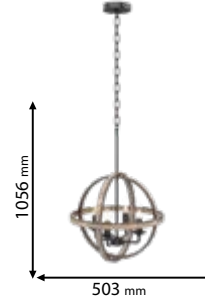

955TINO4

Type: Pendant lamp
Body colour: Matt black
Material: Metal + Wood
Max.: 4x40W

Lamps
Not Included

955VICTOR1W