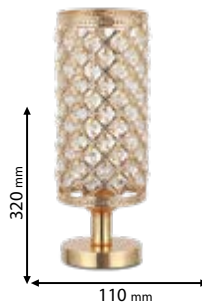

Type: Table lamp
Body colour: Chrome
Material: Metal + Crystal
Max.: 40W

Lamps Not Included

955NORTH1T/GD

Type: Table lamp
Body colour: Gold
Material: Metal + Crystal
Max.: 40W

Recommended bulb

E14

page 729