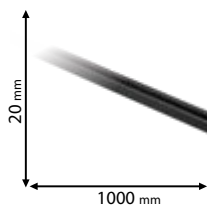

Type: Two lines track rail
Body colour: Black
Width: 40 mm
Material: Aluminum
Max.: 10A