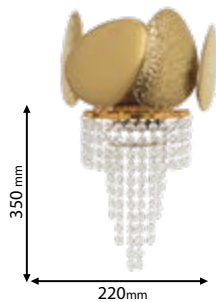

955GUSTAV2W/GD

955THEODORE3/GD

Click on the image
& view the price

5 YEARS TOTAL WARRANTY
+ 3 standard
2 extended

Lamps Not Included  2xG9

955FRANZ2W/GD

Type: Wall lamp
Body colour: Gold
Material: Stainless Steel + Crystals
Max.: 2x11W