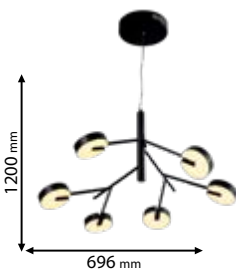

955SENSO6

Type: Pendant lamp
Power: 50W
Lumens: 3528lm
Body colour: Matte black
Material: Aluminum +
Iron + Acrylic