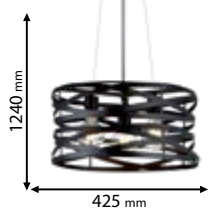

Recommended bulb

E27

page 731

5 YEARS TOTAL WARRANTY
+ 3 standard
+ 2 extended

IP20

~230V

RoHS

CE

Click on the image & view the price

Lamps
Not Included

955HELIX3/BK

Type: Pendant lamp
Body colour: Matt black
Material: Metal
Max.: 3x40W

Lamps
Not Included

955HELIX3/WH

Type: Pendant lamp
Body colour: White
Material: Metal
Max.: 3x40W

Scan QR code for 3D models, IES files & price.