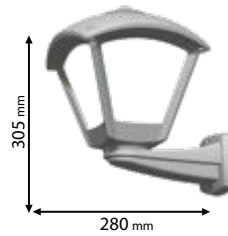

96DARIO250W/GR

Type: Garden Wall Lamp
Body colour: Grey + Clear
Diffuser
Material: Resin+ PMMA
Max.: 40W

Scan QR code for 3D models, IES files & price.

IP55

~230V

RoHS COMPLIANT

CE