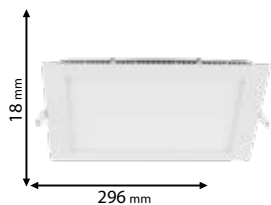

2 YEARS TOTAL WARRANTY
+ 2 standard
0 extended

IP40

~230V

SMD
2835

>15000

15000h

Ra≥80

EMC

Scan QR code for 3D models, IES files & price.

Download ELMARK BUSINESS APP from www.elmarkholding.eu or for mobile from