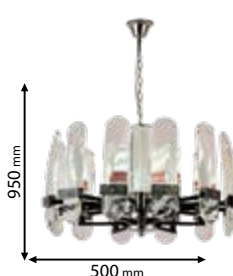

955ALBERT6

Type: Chandelier
Body colour: Chrome
Crystal index: K9
Material: Metal + Crystal
Max.: 6x40W