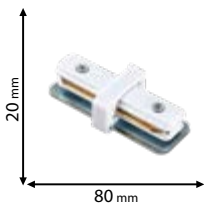

TWO LINES TRACK ADAPTERS

- 93310
- 93110

Type: I-type adapter for two lines track rail
Body colour: Black | White
Width: 40 mm
Material: Aluminum
Max.: 10A

- 93320
- 93120