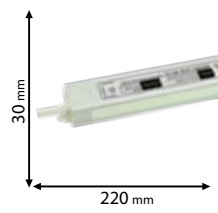

99SETDC30IP67S

Type: 12V DC Driver Slim Series
Power: 30W
Input Voltage: 90-264V AC/
50-60Hz
Output voltage: 12V DC
Output Current: 2.5A
Height: 20 mm

12V DC