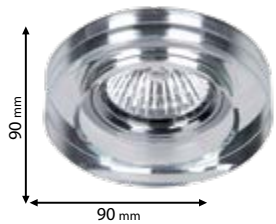

Type: Round down light
Body colour: Chrome & Transparent
Height: 32 mm
Cut size: 60 mm
Material: Aluminum + Glass
Max.: 50W

Lamps Not Included 1xGU5.3

925778S/CL