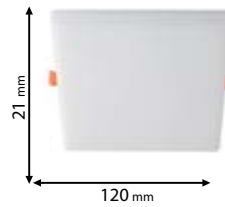

Type: LED ceiling lamp
Power: 18W
Lumens: 1520lm
Body colour: White
Cut size: 55-90mm
Mounting: Recessed
Material: Aluminum + PP

2 YEARS TOTAL WARRANTY
+ 2 standard
0 extended

IP44

~230V

SMD 2835

>10000

15000h

Ra≥80

Scan QR code for 3D models,
IES files & price.