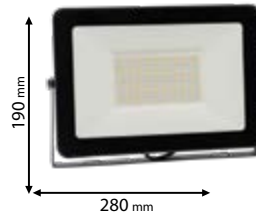

98VEGA100SLIM

Type: LED Floodlight*
Power: 100W
Lumens: 9000lm
Efficiency: 90lm/W
Body colour: Black
Material: Plastic+Aluminum
LED driver: Mounted in the body

LED **cold WHITE** 5500K **110°** **F**