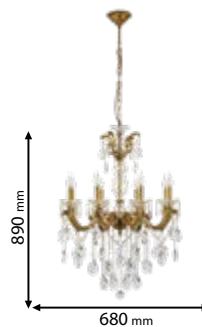

955EDWARD8

Type: Chandelier
Body colour: Brass
Material: Full Brass &
Jade
Max.: 8x40W

Scan QR code for 3D models,
IES files & price.