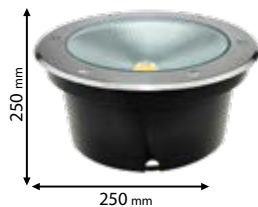

Type: Ground recessed fixture
Rated voltage: 24V DC
Power: 30W
Lumens: 2800lm
Efficiency: 93lm/W
Body colour: Grey
Height: 90 mm
Material: Stainless steel + Aluminum + Tempered glass