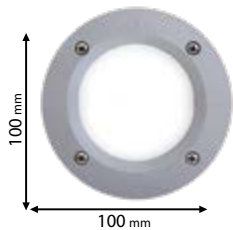

96LETI100/GR

Type: LED wall lamp
Lamp holder: GX53
Power: 3W
Lumens: 350lm
Efficiency: 117lm/W
Body colour: Grey
Cut size: 96 mm
Material: Resin + Opal glass

UV resistant

LED warm WHITE 3000K neutral WHITE 4000K cold WHITE 6500K SETTABLE **E**