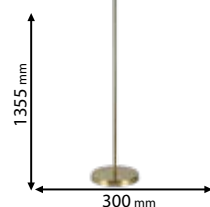

Lamps
Not Included

955FRANCO1F3/BR

Type: Floor lamp
Body colour: Brass & Blue
Material: Metal + Fabric
Max.: 40W