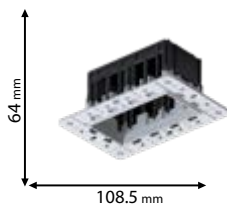

92MOD2RR

Type: Rimless console for
2 Grill COB Module
Colour: White
Material: PC
Mounting: Recessed
Height: 55,5mm
Cut size: 100x55mm