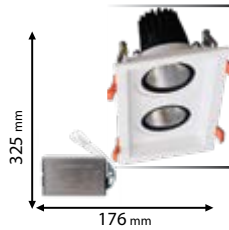

warm WHITE
3000K

92DL82F6030/WHE

neutral WHITE
4000K

92DL82F6040/WHE

Type: Movable downlight
Power: 2x30W
Lumens: 4200lm
Efficiency: 70lm/W
Emergency time: max.2h
Body colour: White
Height: 138mm
Cut size: 310x160mm
Material: Aluminum

IP44