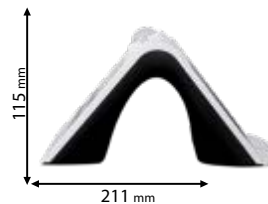

98SOL202

Type: Solar Wall Lamp with Sensor
Power: 4W
Lumens: 500lm
Solar Panel: 2.4W 5.5V DC Mono with Glass
Battery: 3.7V/ 2000mAh Li-ion battery
Charging time: 6h
Discharging time: 35h
Body Colour: White
Material: ABS + PC, UV Resistant

Functions:

- A- Full brightness after motion detection and lower when 20sec no motion
- B- Less than 30% energy: Saving mode with 50% brightness by motion detection

Sensor

Detection range: 120°
Detection distance: 6m
Installation height: ≤ 4meters

IP65