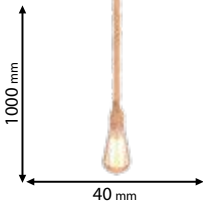

955SAILOR17

Type: Pendant lamp
Body colour: Black
Material: Metal + Rust
Max.: 40W

Lamps
Not Included

955SAILOR1AB

Type: Pendant lamp
Body colour: Antique
brass & Black
Material: Metal
Max.: 40W

Lamps
Not Included