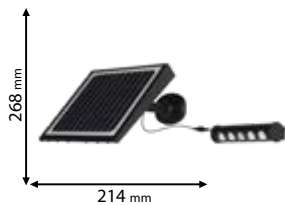

SOLAR LAMPS WITH SENSOR, IP65

98SOL305

Type: Multifunction 7 in 1 Solar LED Light
Power: 8W
Lumens: 950lm
Battery: 3.7V/ 4000mAh
18650 Li-ion battery
Charging time: 5h
Discharging time:
• Mode A: till 5 nights
• Mode A: till 3 nights
• Mode B: till 5 nights
Body colour: Black
Material: ABS + PC; V0; UV-Resistant

Installation:
• Integrated Wall Mount
• Split Wall Mount

Functions:
• A- Full brightness after motion detection and lower when 20sec no motion
• B- continuously full brightness. After 5h full brightness after motion detection and lower when 20sec no motion.

Sensor

Detection range: 120°
Detection distance: 8m
Installation height: ≤ 4meters