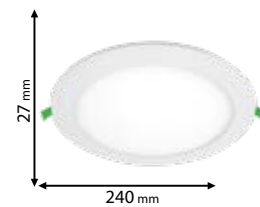

Type: LED panel*
Power: 23W
Lumens: 1750lm
Efficiency: 76lm/W
Body colour: White
Cut size: 220-230 mm
Material: Polycarbonate

5 YEARS TOTAL WARRANTY
+ 3 standard
2 extended

IP65

~230V

SMD
2835

>20000

30000h

Ra≥80

EMC

Scan QR code for 3D models, IES files & price.