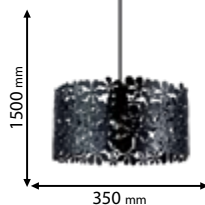

Recommended bulb

E27

page 731

ELMARK
The Brand of Electricity

DECOR | CHESTER

5 YEARS TOTAL WARRANTY
+ 3 standard
+ 2 extended

Click on the image
& view the price

IP20

~230V

RoHS

CE

Lamps
Not Included

955CHESTER1/BL

Type: Pendant lamp
Body colour: Black
Material: Iron
Max.: 40W

Lamps
Not Included

955CHESTER1/WH

Type: Pendant lamp
Body colour: White
Material: Iron
Max.: 40W

Scan QR code for 3D models,
IES files & price.

Download from www.elmarkholding.eu or for mobile from

or