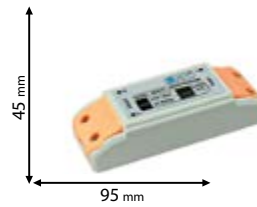

99DRIVER18

Type: Driver for LED bulb
12V DC
Power: 18W
Current: 1.5A
Input voltage: 230V AC
Output voltage: 12V DC
Height: 28 mm