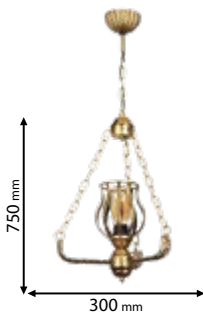

955RUGER1/CR

955RUGER1/CO

Click on the image
& view the price

Lamps
Not Included

955RUGER1/AN

Type: Pendant lamp
Body colour: Antique
brass
Material: Iron
Max.: 40W

Lamps
Not Included

955RUGER1/CR