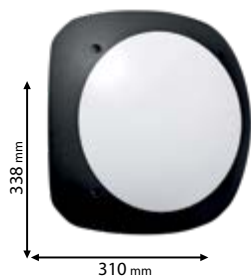

95STUCCHI/BL

Type: Wall lamp
Body colour: Black
Material: Resin
Max.: 40W

UV resistant