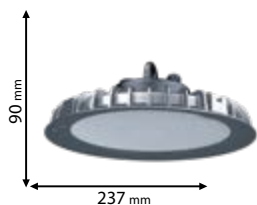

Type: LED high bay*
Power: 100W
Lumens: 10000lm
Efficiency: 100lm/W
Surge Protection: 3.5kV
Body colour: Grey
Material: Aluminum + Glass
Approximate mounting height: 3.5 m