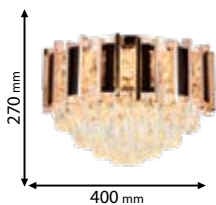

Type: Ceiling lamp
Body colour: Gold & Black
Crystal index: K9
Material: Metal + Crystal
Max.: 6x40W

5 YEARS TOTAL
WARRANTY
+ 3 standard
+ 2 extended

IP20

~230V

RoHS

CE

Scan QR code for 3D models,
IES files & price.

Download

from www.elmarkholding.eu or for mobile from

or