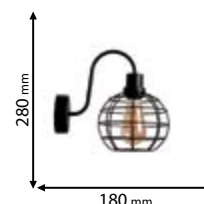

Type: Pendant lamp
Body colour: Black
Material: Metal
Max.: 40W

Lamps Not Included

955POLLY4/BL

Type: Chandelier
Body colour: Black
Material: Metal
Max.: 4x40W

Lamps Not Included

955HOLLYWL/BL

Type: Wall lamp
Body colour: Black
Material: Metal
Max.: 40W