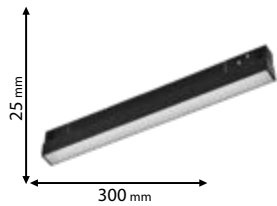

Type: Magnet LED Light
Power: 10W
Lumens: 600lm
Efficiency: 60lm/W
Body colour: Black
Material: Metal

93M20FL2030/BL

93M20FL2040/BL