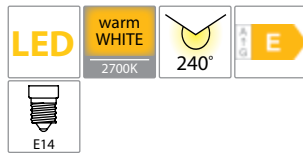

Scan QR code for 3D models,
IES files & price.

99LED913HE
99LED912HE
99LED925HE

Click on the image
& view the price

HIGH EFFICIENCY LED GLOBE BULBS

99LED913HE

Type: LED lamp GLOBE P45
high efficiency
Power: 7W
Lumens: 840lm
Efficiency: 120lm/W
Lamp holder: E14