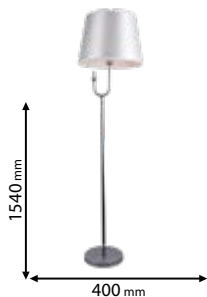

Lamps Not Included  1x E27

955CARMEN1T

Type: Table lamp
Body colour: White & Chrome
Material: Metal
Max.: 40W

Lamps Not Included  1x E27

955CARMEN1F

Type: Floor lamp
Body colour: White & Chrome
Material: Metal
Max.: 40W