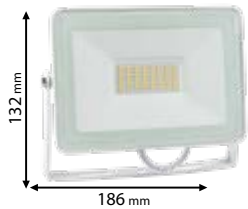

FLOODLIGHTS, IP65

98VEGA50WW/WH
warm WHITE
3000K

98VEGA50SLIM/WH
neutral WHITE
4000K

Type: LED Floodlight*
Power: 50W
Lumens: 4500lm
Efficiency: 90lm/W
Body colour: White
Material: Plastic+Aluminum
LED driver: Mounted in the body

98VEGA100WW/WH
warm WHITE
3000K

98VEGA100SLIM/WH
neutral WHITE
4000K