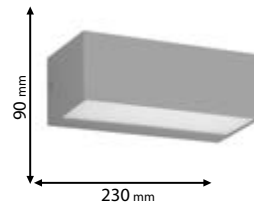

96GRF313/GR

Type: Facade lighting
Body colour: Grey
Light direction: down
Material: UV resistant ABS + PC
Max.: 40W

UV resistant

3 YEARS TOTAL WARRANTY
+ 2 standard
+ 1 extended

IP65

~230V

RoHS COMPLIANT

CE

Scan QR code for 3D models, IES files & price.