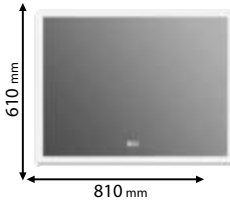

99MIRROR36S1

Type: LED mirror light
Power: 36W
Lumens: 1300lm
Mounting: Surface on the wall
Material: Glass
Features & Functions: Touch switch, Dimmable, Memory, Demisting, Back light, Plug-in

LED neutral WHITE 4000K 120° **G**
DIMMABLE IP44