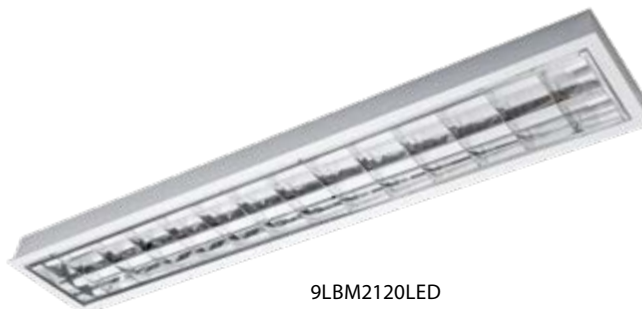

Scan QR code for 3D models, IES files & price.

330

Download from www.elmarkholding.eu or for mobile from

*Options with emergency kit

page 490

stell^{ar}

9LBM460LED
9LBM460LEDCW

9LBM260LED
9LBM260LEDCW