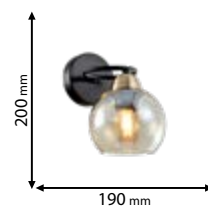

Type: Wall lamp
Body colour: Sand black
& Bronze
Glass colour: Cognac
Material: Metal + Glass
Max.: 60W

Scan QR code for 3D models,
IES files & price.

Download from www.elmarkholding.eu or for mobile from

or