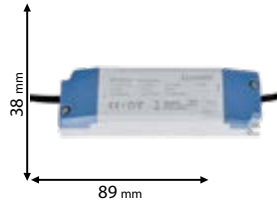

99DRIVERPN12

Type: Driver for LED panel
Power: 12W
Input voltage: 220-240V
Output voltage: 24-50V DC
Output current: 300mA
Height: 22 mm