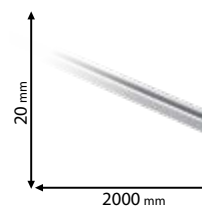

Type: Two line track rail
Body colour: White
Width: 40 mm
Material: Aluminum
Max.: 10A

IP20

~230V

RoHS
COMPLIANT

CE

Scan QR code for 3D models,
IES files & price.