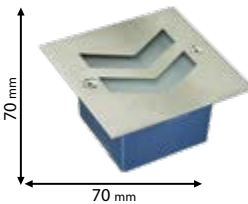

Type: Wall recessed fixture
Power: 1W
Lumens: 70lm
Body colour: Grey
Height: 80 mm
Material: Stainless Steel + Aluminum

3 YEARS TOTAL WARRANTY
+ 3 standard
0 extended

IP65

~230V

SMD 2835

>20000

30000h

Ra≥80

EMC

Scan QR code for 3D models,
IES files & price.