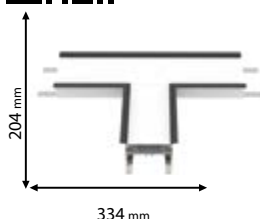

Type: T-connector for LED profile
Power: 12W
Lumens: 1200lm
Efficiency: 100lm/W
Body colour: Black | White
Mounting: Recessed
Material: Aluminum + PC

LED neutral WHITE 4000K 120° F

- 99PFMT40/BL
- 99PFMT40/WH