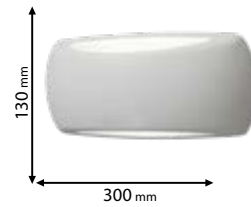

95FRANCY/WH

Type: LED wall lamp
Lamp holder: E27
Power: 8.5W
Lumens: 969lm
Efficiency: 114lm/W
Body colour: White
Material: Resin

UV resistant