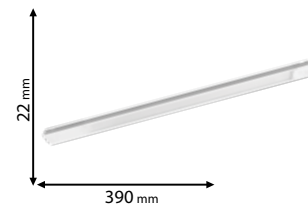

93US011230/WH

93US011240/WH

Type: Ultra Slim Magnetic Linear LED Light | EL-US01
Power: 12W
Lumens: 3000K: 500lm;
4000K: 520lm
Efficiency: 43lm/W
LED chip: Osram
Driver: Non-flicker
Body colour: White
Material: Metal
Height: 11mm