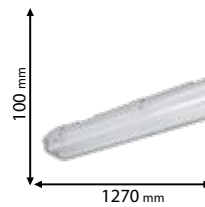

neutral WHITE 4000K
cold WHITE 6500K

9BM218LED
9BM218LEDCW

Type: LED fixture with LED tubes T8 ELMARK*
Power: 2x18W
Lumens: 3240lm
Efficiency: 90lm/W
Body colour: Grey
Material: PC
Reflector: steel white