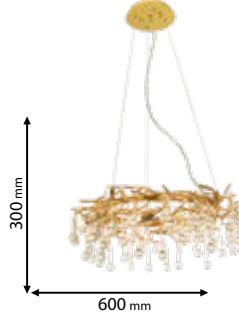

RoHS

CE

Click on the image & view the price

Lamps
Not Included

955KAROL8MC

Type: Chandelier
Body colour: Gold & Multi Colored Crystals
Material: Aluminum + Crystals
Max.: 8x11W

Lamps
Not Included

955JOSEPH6