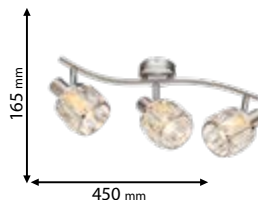

Lamps Not Included

4xE14

955SHEEN4/SN

Type: Ceiling spot lamp
Body colour: Satin nickel & Chrome & frame with clear glass
Material: Metal + Glass
Max.: 4x40W

Lamps Not Included

3xE14

955SHEEN3/SN

Type: Ceiling spot lamp
Body colour: Satin nickel & Chrome & frame with clear glass
Material: Metal + Glass
Max.: 3x40W