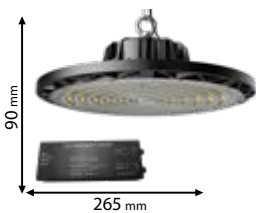

Type: LED high bay*
Power: 100W
Lumens: 16000lm
Efficiency: 160lm/W
Surge Protection: 6kV
Body colour: Black
Material: Aluminum + PC cover
Approximate mount. height: 6 m

OUTDOOR | EMERGENCY LIGHTS

~230V
Ra≥80
EMC
IP65

Scan QR code for 3D models, IES files & price.