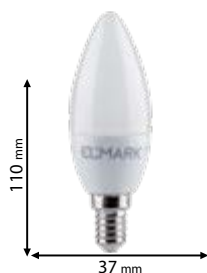

99LED917HE

Type: LED lamp CANDLE C37
high efficiency
Power: 7W
Lumens: 770lm
Efficiency: 110lm/W
Lamp holder: E14