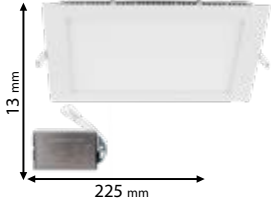

99LED969WWE

Type: Square LED panel
Power: 18W
Lumens: 1420lm
Efficiency: 78lm/W
Emergency time: ≥3h
Body colour: White
Mounting: Surface
Material: Aluminum

IP40