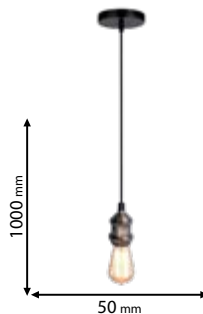

955SAILOR11/G

Type: Pendant lamp
Body colour: Gold
Material: Metal
Max.: 40W

Lamps
Not Included

955SAILOR12/G

Type: Pendant lamp
Body colour: Gold
Material: Metal
Max.: 40W

Scan QR code for 3D models,
IES files & price.