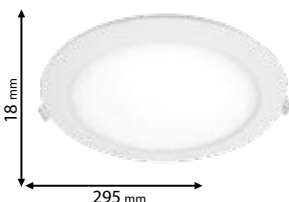

99XLED621

Type: Round LED panel*
Power: 24W
Lumens: 1800lm
Efficiency: 75lm/W
Body colour: White
Cut size: 268 mm
Material: Aluminum