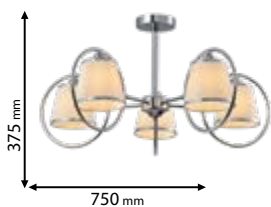

955SOPHIA5

Type: Ceiling lamp
Body colour: Chrome & Cream white
Material: Metal + fabric
Max.: 5x40W

Lamps
Not Included