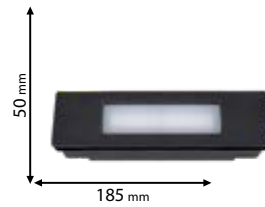

Type: LED recessed light
Lamp holder: R7s
Power: 7.5W
Lumens: 850lm
Efficiency: 113lm/W
Body colour: Black
Material: Resin