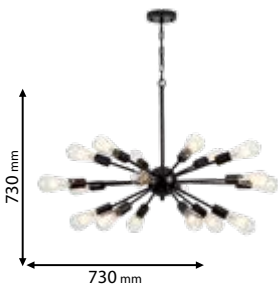

5 YEARS TOTAL WARRANTY
+ 3 standard
+ 2 extended

IP20

~230V

RoHS

CE

Lamps
Not Included

955JACKSON18

Type: Chandelier
Body colour: Black
Material: Metal
Max.: 18x40W