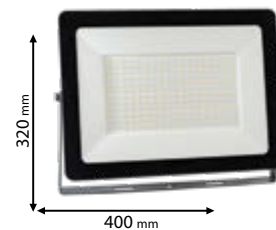

98VEGA200SLIM

Type: LED Floodlight
Power: 200W
Lumens: 18500lm
Efficiency: 92lm/W
Body colour: Black
Material: Plastic+Aluminum
LED driver: Mounted in the body