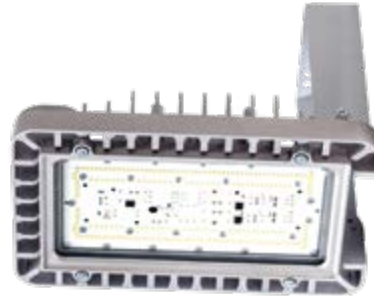

720103

EX-PROOF CEILING & WALL LAMPS, IP67

720102

Type: Explosion Proof LED Ceiling Lamp
Application: Zone 1, 2, 21, 22
Power: 70W
Lumens: 6300lm
Efficiency: 90lm/W
LED Chip: SAMSUNG
CRI≥80
Lamp Class: I
Temperature operating range: from -40°C to + 45°C
Material: Aluminum & PC
IP Code: 67
Width: 470mm
II 2G Ex Db mb IIB +H2 T6 Gb
II 2D Ex tb mb IIIC T85°C IP67 Db