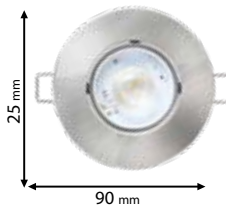

92SPL8305CCT/SL

Type: Recessed LED adjustable spotlight
Power: 5W
Lumens: 450lm
Efficiency: 90lm/W
Body colour: Metallic silver
Material: Aluminum + PC
Mounting: Recessed
Cut size: 68-70 mm
Height: 25 mm
Functional: CCT settable via DIP switch