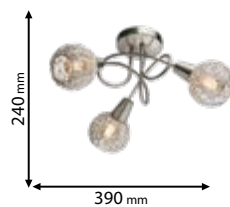

Type: Ceiling lamp
Body colour: Satin nickel & Aluminum
Material: Metal
Max.: 3x40W

Lamps
Not Included

955JULIE2