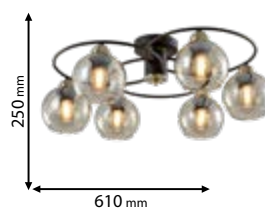

Type: Ceiling lamp
Body colour: Sand black & Bronze
Glass colour: Cognac
Material: Metal + Glass
Max.: 6x60W

Scan QR code for 3D models, IES files & price.