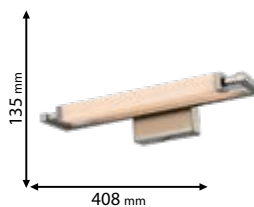

955LINUS1W

Type: Wall lamp
Power: 8.5W
Lumens: 595lm
Body colour: Silver
Material: Aluminum + Iron + PC