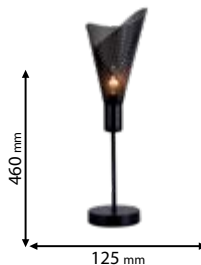

1xE14

955PARIS1F/BL

Type: Floor lamp
Body colour: Black
Material: Metal + PVC
Max.: 40W

Lamps
Not Included

1xE14

955PARIS1T/BL

Type: Table lamp
Body colour: Black
Material: Metal + PVC
Max.: 40W

Recommended bulb