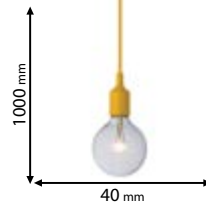

Lamps Not Included

955SAILOR16/Y

Type: Pendant lamp
Body colour: Yellow
Material: Silicon
Max.: 40W