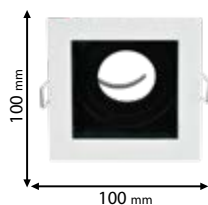

92EL110SQ1/WHBK

Type: Movable recessed square spotlight
Body colour: White & Black
Material: Aluminum
Max.: 8W
Mounting: Recessed
Cut size: 90x90 mm
Height: 40 mm

Lamps
Not Included

92EL110SQ2/WHBK

Type: Movable recessed square spotlight
Body colour: White & Black
Material: Aluminum
Max.: 8W
Mounting: Recessed
Cut size: 170x92 mm
Height: 40 mm