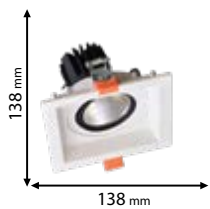

MOVABLE RECESSED SPOTLIGHTS , IP44

92DL81F1530/WH

92DL81F1540/WH

Type: Square down light movable
Power: 15W
Lumens: 1050lm
Efficiency: 70lm/W
Body colour: White
Cut size: 120x120mm
Height: 98 mm
Material: Aluminum

92DL82F3030/WH

92DL82F3040/WH