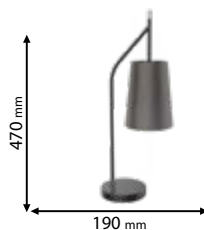

Type: Table lamp
Body colour: Black
Material: Iron + Fabric
Max.: 40W

Scan QR code for 3D models,
IES files & price.

Download from www.elmarkholding.eu or for mobile from

or

Recommended bulb

E14

page 732

955THERA6/WH