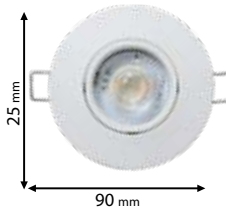

MOVABLE RECESSED SPOTLIGHTS

Click on the image & view the price

LED **A** **F**
38°

warm WHITE	neutral WHITE	cold WHITE
3000K	4000K	6500K

SETTABLE

92SPL8305CCT/WH

Type: Recessed LED adjustable spotlight
Power: 5W
Lumens: 450lm
Efficiency: 90lm/W
Body colour: Shiny white
Material: Aluminum + PC
Mounting: Recessed
Cut size: 68-70 mm
Height: 25 mm
Functional: CCT settable via DIP switch

LED **A** **F**
38°

warm WHITE	neutral WHITE	cold WHITE
3000K	4000K	6500K

SETTABLE

92SPL8305CCT/BL

Type: Recessed LED adjustable spotlight
Power: 5W
Lumens: 450lm
Efficiency: 90lm/W
Body colour: Matt black
Material: Aluminum + PC
Mounting: Recessed
Cut size: 68-70 mm
Height: 25 mm
Functional: CCT settable via DIP switch

LED **A** **F**
38°

warm WHITE	neutral WHITE	cold WHITE
3000K	4000K	6500K

SETTABLE

92SPL8305CCT/SL

Type: Recessed LED adjustable spotlight
Power: 5W
Lumens: 450lm
Efficiency: 90lm/W
Body colour: Metallic silver
Material: Aluminum + PC
Mounting: Recessed
Cut size: 68-70 mm
Height: 25 mm
Functional: CCT settable via DIP switch

INDOOR | DOWN LIGHTS

3 YEARS TOTAL WARRANTY
+ 3 standard
0 extended

- IP20
- 170-260 VAC
  50-60HZ
- Ra>80
- EMC
- CE
- RoHS COMPLIANT

Scan QR code for 3D models, IES files & price.