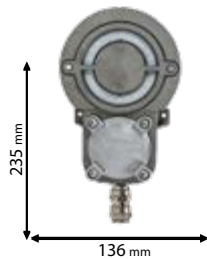

Type: Explosion Proof LED Ceiling / Wall Lamp
Application: Zone 1, 2, 21, 22
Power: 20W
Lumens: 2000lm
Efficiency: 100lm/W
LED Chip: SAMSUNG
CRI≥80
Lamp Class: I
Temperature operating range: from -40°C to + 45°C
Material: Aluminum & PC
IP Code: 67
Width: 55 mm

II 2G Ex Db mb IIB +H2 T6 Gb
II 2D Ex tb mb IIIC T85°C IP67 Db

* Full range of products from the explosion proof section you can find in ELMARK Electrical Catalogue 2023.

Scan QR code for 3D models,
IES files & price.