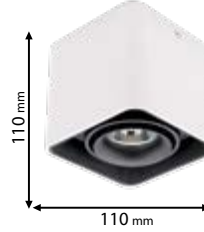

Type: Square down light
Body colour: White & Black
Material: Aluminum
Mounting: Surface
Max.: 8W

Lamps Not Included 1xGU10

92DL044S1/GDBL