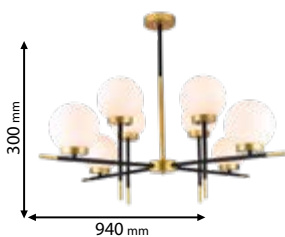

Click on the image
& view the price

IP20

~230V

RoHS

CE

Lamps
Not Included

955JULIET8

Type: Chandelier
Body colour: Gold & Black
& White
Material: Metal + Glass
Max.: 8x40W