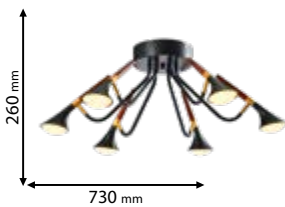

955DUNCAN9

Type: Chandelier
Power: 45W
Lumens: 3150lm
Body colour: Matte black
& Wood
Material: Aluminum +
Iron + PC

955DUNCAN6

955DUNCAN1W

955DUNCAN1T

Click on the image
& view the price

955DUNCAN6

Type: Chandelier
Power: 30W
Lumens: 2100lm
Body colour: Matte black & Wood
Material: Aluminum + Iron + PC