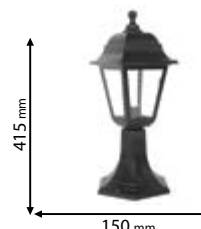

Type: Standing lantern
Body colour: Black
Material: UV resistant PP + Glass
Max.: 40W

UV resistant

3 YEARS TOTAL WARRANTY
+ 2 standard
1 extended

IP44

~230V

RoHS COMPLIANT

CE

Scan QR code for 3D models, IES files & price.

500