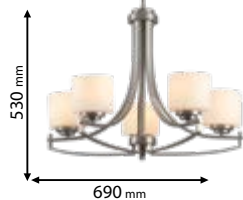

Type: Chandelier
Body colour: Sand nickel
Material: Metal and glass shade
Max.: 5x40W

Lamps
Not Included

1xE27

955ERIN1W

Type: Wall lamp
Body colour: Sand nickel
Material: Metal and glass shade
Max.: 40W

Scan QR code for 3D models,
IES files & price.