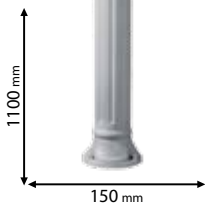

95SAURO1100L/GR

Type: Path light
Body colour: Grey
Material: Resin+ PMMA
Max.: 40W

UV resistant

Lamps Not Included