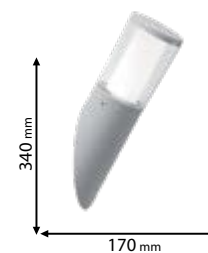

95CARLOWLFS/GR

Type: LED wall light
Lamp holder: GU10
Power: 6W
Lumens: 600lm
Efficiency: 100lm/W
Body colour: Black
Material: Resin+ PMMA

UV resistant