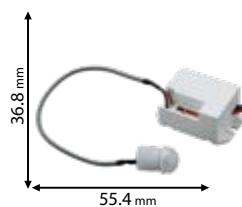

99DS109

Type: Infrared motion sensor ST24
Detection range: 120°/360°
Rated load: ESL/LED - 200W, IL - 800W
Detection distance: max. 6m
Time delay: 5s, 30s, 1,3,5,8min
Ambient light: 10 - 2000LUX
Detection motion speed: 0.6-1.5m/s
Height: 25.5 mm

3 YEARS TOTAL WARRANTY
+ 3 standard
0 extended

IP40

~230V

Scan QR code for 3D models, IES files & price.