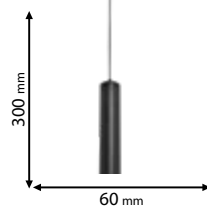

Lamps
Not Included

1xGU10

93TL291LGU10/BL

Type: Pendant lamp
Body colour: Black
Material: Aluminum
Max.: 35W