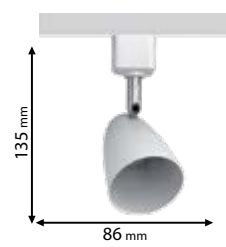

93TL2044/WH

Type: Two lines track light
Body colour: White
Material: Iron
Max.: 8W

Lamps Not Included 1xGU10