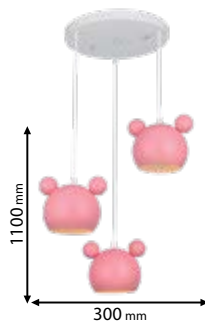

955MICKEY1W/P

955MICKEY3/P

955MICKEY1T/P

Click on the image
& view the price

DECOR | MICKEY

Lamps
Not Included

955MICKEY3/P

Type: Pendant lamp
Body colour: Pink
Material: Metal
Max.: 3x40W