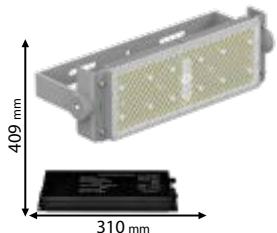

~230V

Ra≥80

EMC

IP65

IP67

Scan QR code for 3D models, IES files & price.