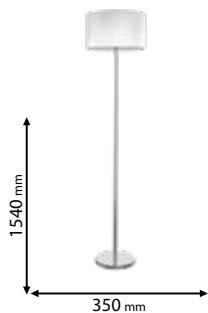

Click on the image
& view the price

DECOR | INES

Lamps
Not Included

955INES1F

Type: Floor lamp
Body colour: White & Chrome
Material: Iron + Fabric + Acrylic
Max.: 40W

Lamps
Not Included

955INES1T

Type: Table lamp
Body colour: White & Chrome
Material: Iron + Fabric + Acrylic
Max.: 40W