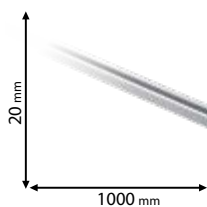

Type: Two lines track rail
Body colour: White
Width: 40 mm
Material: Aluminum
Max.: 10A