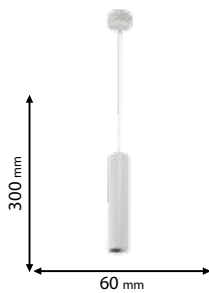

Type: Pendant lamp
Power: 15W
Lumens: 1500lm
Body colour: White
Material: Aluminum

LED neutral WHITE 4000K Δ 24° **F**