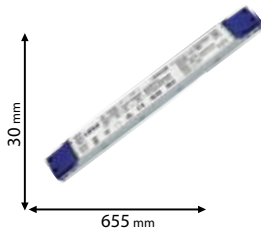

99DALI80200042

Type: DALI Constant Current LED Driver
Power: 80W
Input voltage: 198-264V AC
Output voltage: 25-42V
Output Current: from 1550 till 2000mA via DIP Switch in Steps of 50mA
Dimming Depth: 0.1%
Application: for Decorative, Indoor, Commercial, Residential Lighting
Height: 21mm

* DALI + Push Dimming Functions