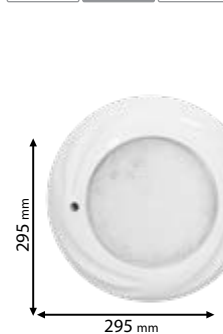

96PL3/24

Type: Pool lighting with remote control
Rated voltage: 12 AC
Power: 24W
Body colour: White
Height: 36mm
Material: Plastic
24 key remote controller

Scan QR code for 3D models,
IES files & price.