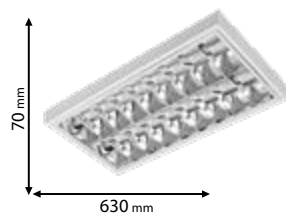

Type: LED fixture with LED tubes T8 Stellar*
Power: 2x9W
Lumens: 1170lm
Efficiency: 65lm/W
Body colour: White
Mounting: Recessed
Material: Steel + Aluminum