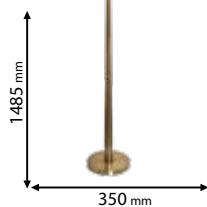

Click on the image
& view the price

IP20

~230V

RoHS

CE

Lamps
Not Included

955MARSEL1F/BL

Type: Floor lamp
Body colour: Black & Gold
Material: Metal + Fabric
Max.: 40W