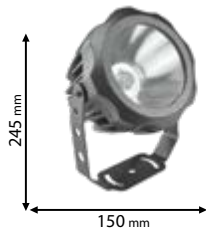

Type: Spot light
Power: 30W
Lumens: 2500lm
Efficiency: 83lm/W
Body colour: Grey
Material: Aluminum