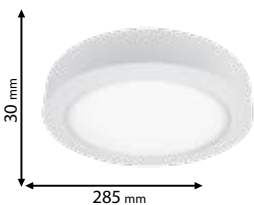

Scan QR code for 3D models, IES files & price.