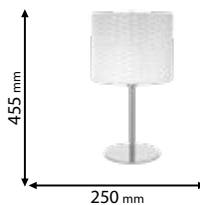

Click on the image
& view the price

DECOR | INES

Lamps
Not Included

955INES1F

Type: Floor lamp
Body colour: White & Chrome
Material: Iron + Fabric + Acrylic
Max.: 40W

Lamps
Not Included

955INES1T

Type: Table lamp
Body colour: White & Chrome
Material: Iron + Fabric + Acrylic
Max.: 40W