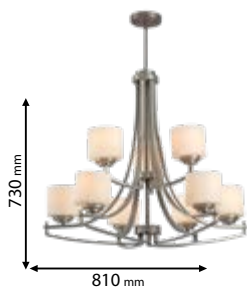

Type: Chandelier
Body colour: Sand nickel
Material: Metal and glass shade
Max.: 9x40W

Lamps
Not Included

3x E27

955ERIN3