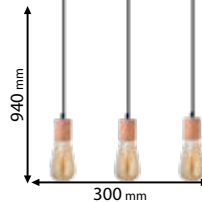

955FIONA3

Type: Pendant lamp
Body colour: Wood
Material: Metal + Wood
Max.: 3x25W

Scan QR code for 3D models,
IES files & price.

Download

from www.elmarkholding.eu or for mobile from

or

Recommended bulb

E27