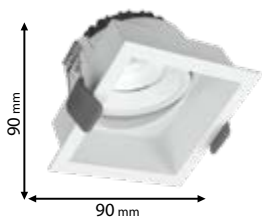

92M6210W606215

Type: Deep square spotlight*
Power: 13W
Lumens: 1430lm
Efficiency: 110lm/W
Body colour: White
Cut size: 80x83 mm
Height: 68 mm
Material: Aluminum + PC