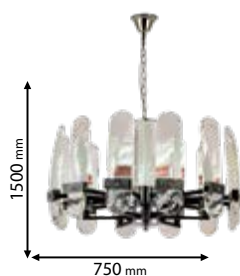

955ALBERT13

Type: Chandelier
Body colour: Chrome
Crystal index: K9
Material: Metal + Crystal
Max.: 13x40W

Lamps Not Included

6xE14