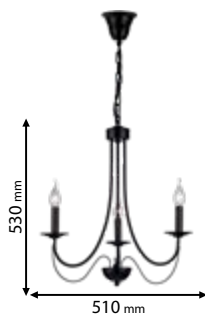

Recommended bulb

E14

page 733

ELMARK

The Brand of Electricity

Click on the image
& view the price

5 YEARS TOTAL WARRANTY
+ 3 standard
+ 2 extended

IP20

~230V

RoHS

CE

Lamps
Not Included

955ANGELA3

Type: Chandelier
Body colour: Black
Material: Metal
Max.: 3x40W

Lamps
Not Included

955ANGELA1W

Type: Wall lamp
Body colour: Black
Material: Metal
Max.: 40W

Scan QR code for 3D models,
IES files & price.

Download from www.elmarkholding.eu or for mobile from

or