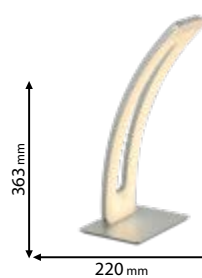

Ra≥80

EMC

Click on the image
& view the price

Scan QR code for 3D models,
IES files & price.

955MARCELLA1W

Type: Wall lamp
Power: 11W
Lumens: 756lm
Body colour: Silver
Material: Aluminum +
Iron + PC

955MARCELLA1T