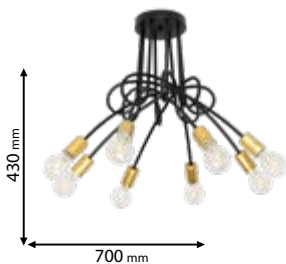

Type: Chandelier
Body colour: Gold
Material: Metal
Max.: 8x40W

Lamps
Not Included

955MYA5