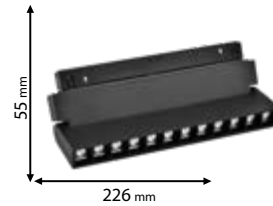

Type: Magnet foldable LED light
Power: 12W
Lumens: 870lm
Efficiency: 73lm/W
Body colour: Black
Material: Metal

IP20
48V DC
Ra≥80
EMC

Scan QR code for 3D models,
IES files & price.

93M20FFL0630/BL
93M20FFL0640/BL