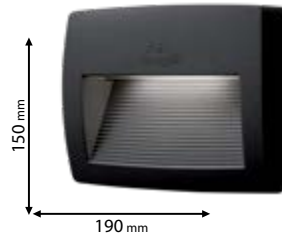

95LORENZA190/BL