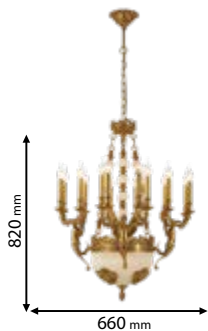

820 mm

660 mm

Type: Chandelier
Body colour: Brass
Material: Full Brass & Jade
Max.: 16x40W+3x11W

Lamps
Not Included

9xE14

955GEORGE9