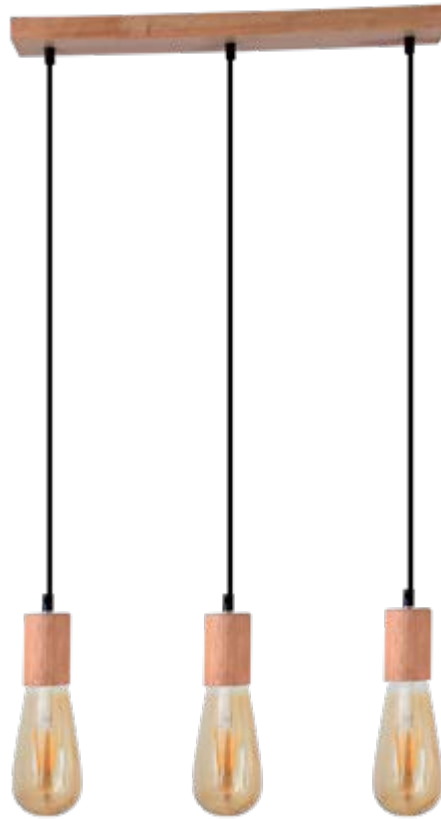

955FIONA3

DECOR | FIONA | DUKE

5 YEARS TOTAL WARRANTY
+ 3 standard
+ 2 extended

Click on the image
& view the price

IP20

~230V

RoHS

CE

Lamps
Not Included

1xGU10

955DUKE1/BK

Type: Pendant lamp
Body colour: Black
Material: Metal
Max.: 35W

Lamps
Not Included

3xE27

955FIONA3

Type: Pendant lamp
Body colour: Wood
Material: Metal + Wood
Max.: 3x25W

Scan QR code for 3D models,
IES files & price.

Download

from www.elmarkholding.eu or for mobile from

or