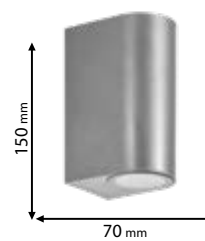

Type: Facade lighting
Body colour: Grey
Light direction: up & down
Material: UV resistant ABS + PC
Max.: 2x8W

UV resistant

Lamps Not Included 1xGU10

96GRF326/BL