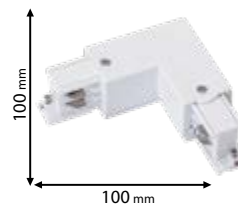

Type: L-type adapter for two lines track rail
Body colour: Black | White
Width: 30 mm
Material: ABS anti-flaming + copper sheet
Max.: 10A

- 94330
- 94130