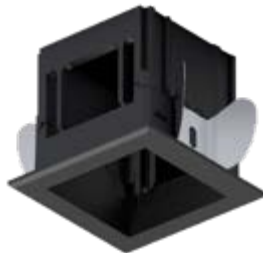

92MOD1GR/BL