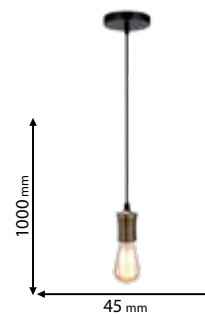

955SAILOR11/G

Type: Pendant lamp
Body colour: Gold
Material: Metal
Max.: 40W

Lamps
Not Included

955SAILOR12/G

Type: Pendant lamp
Body colour: Gold
Material: Metal
Max.: 40W

Scan QR code for 3D models,
IES files & price.