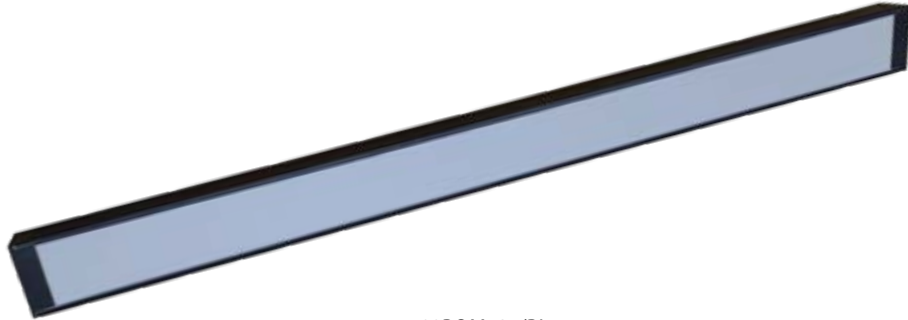

Recommended tube

G13

page 486

99POM121/BL
99POM122/BL

Click on the image
& view the price

LIGHTING FIXTURES FOR LED TUBES T8 FOR SURFACE OR HANGING MOUNTING, IP40

3 YEARS TOTAL WARRANTY
+ 3 standard
0 extended

IP20

~230V

RoHS
COMPLIANT

CE

Scan QR code for 3D models,
IES files & price.

Lamps
Not Included