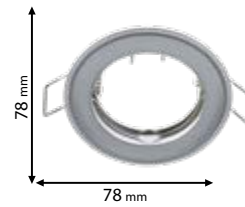

Type: Fixed down light
Body colour: Satin nickel & Chrome
Material: Die-cast zinc
Height: 25 mm
Cut size: 58 mm
Max.: 50W

Lamps Not Included  1xGU5.3

9271/PCH-CH

Type: Fixed down light
Body colour: Pearl chrome & Chrome
Material: Die-cast zinc
Height: 25 mm
Cut size: 58 mm
Max.: 50W