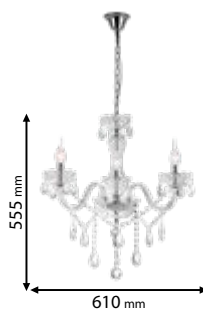

955MADLEN3

Type: Chandelier
Body colour: Transparent
Material: Metal + Crystal
Max.: 3x40W

Lamps
Not Included

955MADLEN1W