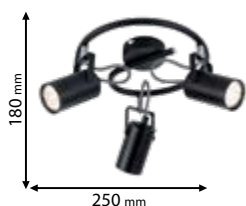

Type: Ceiling spot lamp
Body colour: Black
Material: Metal
Max.: 3x50W

Lamps
Not Included

1xGU10

955IZZY1W/BL

Type: Wall spot lamp with
metal switch
Body colour: Black
Material: Metal
Max.: 50W

Scan QR code for 3D models,
IES files & price.