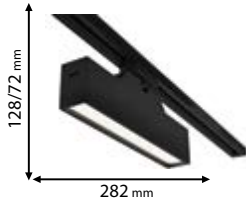

93K304L12CCT/BL

Type: Four lines track light
Power: 12W
Lumens: 840lm
Efficiency: 70lm/W
Rail connectors: 1pc
Body colour: Black
Material: Aluminum

*CCT Colour Temperature adjustable

LED warm WHITE 3000K neutral WHITE 4000K cold WHITE 6500K SETTABLE **G**

120°