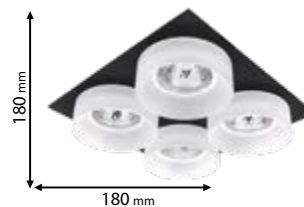

92045S3/BLFR

Type: Down light
Body colour: Black
Hight: 45mm
Cut size: 240x70mm
Material: Aluminum + Acrylic
For use with LED bulb only

Lamps Not Included

4xGU5.3

92045S4/BLFR

Type: Down light
Body colour: Black
Hight: 45mm
Cut size: 150x150mm
Material: Aluminum + Acrylic
For use with LED bulb only