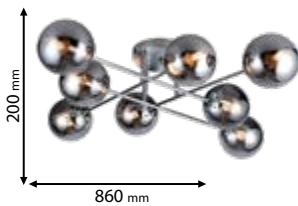

Type: Chandelier
Body colour: Chrome &
Smoked glass
Material: Metal + Glass
Max.: 8x40W

Lamps
Not Included

6xE14

955ERMINA6

Type: Chandelier
Body colour: Chrome &
Smoked glass
Material: Metal + Glass
Max.: 6x40W