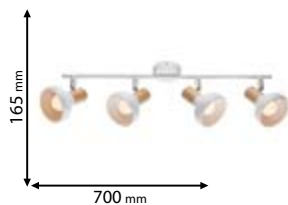

955ADDY4/WH

Type: Ceiling spot lamp
Body colour: White & Wood
painting
Material: Metal
Max.: 4x40W

Lamps
Not Included