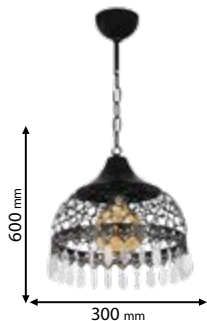

Type: Pendant lamp
Body colour: Black
Material: Iron + Plastic
Max.: 40W

Lamps
Not Included

955EBRULI1/WH