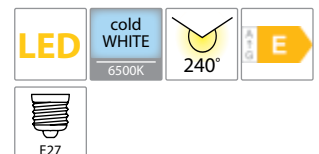

99LED795HE

Type: LED lamp PEAR A60 high efficiency
Power: 10W
Lumens: 1200lm
Lamp holder: E27

Scan QR code for 3D models, IES files & price.