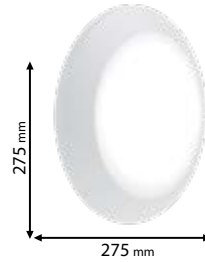

95BERTA/WH

Type: Wall lamp
Body colour: White
Material: Resin
Max.: 40W

UV resistant