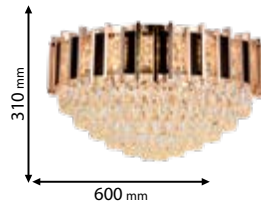

Lamps
Not Included

22xE14

955VICTORIA22

Type: Ceiling lamp
Body colour: Gold & Black
Crystal index: K9
Material: Metal + Crystal
Max.: 22x40W

Lamps
Not Included

13xE14

955VICTORIA14

Type: Ceiling lamp
Body colour: Gold & Black
Crystal index: K9
Material: Metal + Crystal
Max.: 13x40W