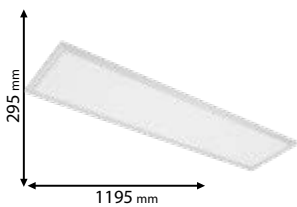

Type: LED panel*
Power: 48W
Lumens: 5280lm
Efficiency: 110lm/W
Body colour: White
Material: Iron + PS
Height: 30 mm

*Dimmable with:
DALI driver cat.No: 99DALI60150042
0-10V driver cat.No: 99SETDC50D010