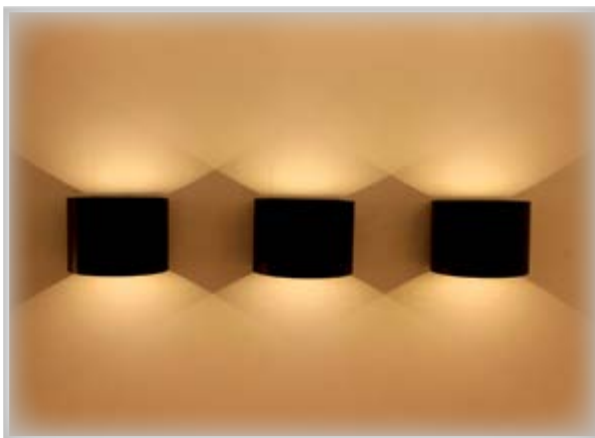

969LED100R/WH

Type: LED wall lamp
Power: 2x5W
Lumens: 900lm
Efficiency: 90lm/W
Body colour: White
Material: Aluminum + Glass

Scan QR code for 3D models, IES files & price.