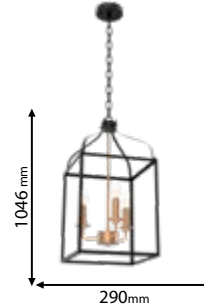

Lamps
Not Included

1xE27

955CAGE1/BL

Type: Pendant lamp
Body colour: Black
Material: Metal
Max.: 40W

Lamps
Not Included

3xE27

955IZABEL3/BL

Type: Pendant lamp
Body colour: Matt black & Gold
Material: Metal
Max.: 3x40W