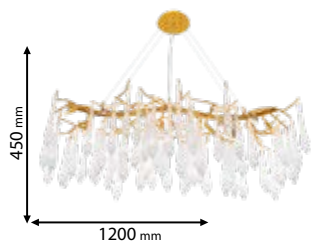

955KAROL12

Type: Chandelier
Body colour: Gold
Material: Aluminum +
Crystals
Max.: 12x11W

Lamps
Not Included

10xG9