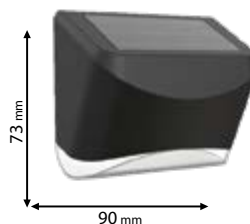

Click on the image
& view the price

SOLAR WALL LAMPS, IP44

2 YEARS TOTAL WARRANTY
+ 2 standard
0 extended

Type: Solar wall light
Power: 0.8W
Lumens: 30m
Solar panel: Monocrystalline
Battery: LiFePO4/800mAh 18500 4.5V
Working time: 8h
Body colour: Black
Material: Plastic

Type: Solar wall light
Power: 0.12W
Lumens: 6lm
Solar panel: Amorphous
Battery: Ni-Mh/ 300mAh 2V
Working time: 8h
Body colour: Grey
Material: Plastic

IP44

RoHS COMPLIANT

CE

Scan QR code for 3D models, IES files & price.