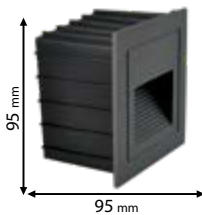

Type: Recessed step light
Power: 2W
Lumens: 50lm
Body colour: Black
Height: 55 mm
Material: Aluminum

warm WHITE 3000K
neutral WHITE 4000K
96GRFLED013WW
96GRFLED013