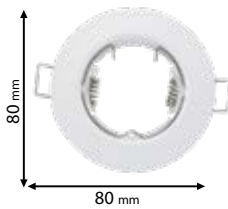

FIXED RECESSED DOWN LIGHTS

3 YEARS TOTAL WARRANTY
+ 3 standard
0 extended

Lamps Not Included 1xGU10

9250R/W

Type: Fixed round downlight
Body colour: White
Material: Powder coated steel
Height: 28 mm
Cut size: 55 mm
Max.: 8W

Lamps Not Included 1xGU10

9250R/BL