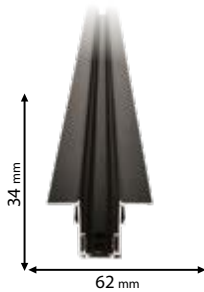

Scan QR code for 3D models, IES files & price.

93MR3BM2/BL

93MA028

93MA029

93MA030

FOUR POLES 48V RAIL & ACCESSORIES FOR MAGNETIC LIGHTS

Click on the image & view the price

93MR3BM2/BL