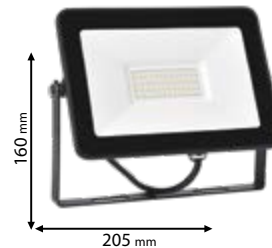

98HELIOS50

Type: LED Floodlight*
Power: 50W
Lumens: 4000lm
Efficiency: 80lm/W
Body colour: Black
Material: Aluminum casting
LED driver: Mounted in the body