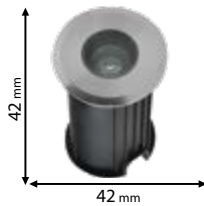

RECESSED GROUND FIXTURES, IP65

96GRF2/130220WW

96GRF2/130220

Type: Ground recessed fixture
Rated voltage: 220V
Power: 1W
Lumens: 90lm
Body colour: Grey
Height: 80 mm
Material: Stainless steel + Aluminum + Tempered glass

96GRF2/13012WW

96GRF2/13012