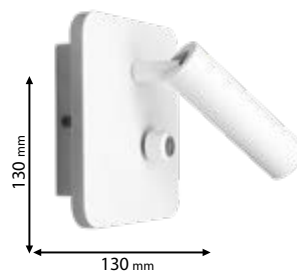

99EL50600940/WH

Type: LED wall lamp
Power: 3W+6W
Lumens: 150lm+300lm
Body colour: White
Material: Aluminum + PC
Mounting: Surface
**Switch: 3 position- back light, front light, back & front light*

5 YEARS TOTAL WARRANTY
+ 3 standard
2 extended