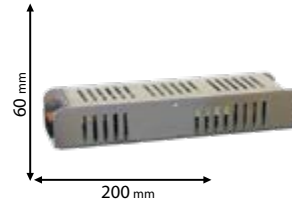

99SET25024IP20S

Type: 24V DC Driver Slim Series
Power: 250W
Input Voltage: 176-264V AC/
50-60Hz
Output voltage: 24V DC
Output Current: 10.4A
Height: 40 mm

24V DC

99SET36024IP20S