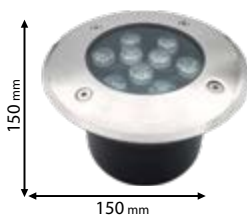

Type: Ground recessed fixture
Rated voltage: 220V
Power: 9W
Lumens: 800lm
Efficiency: 89lm/W
Body colour: Grey
Height: 95 mm
Material: Aluminum + Tempered glass

96GRF1/91524WW
warm WHITE
3000K
96GRF1/91524
neutral WHITE
4000K