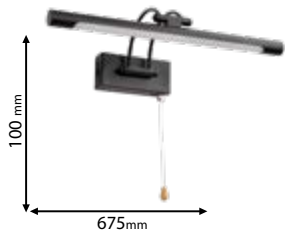

WATERPROOF BATHROOM LED LIGHTING

Type: Bathroom wall light
Power: 12W
Lumens: 780lm
Body colour: Black
Material: Iron + Aluminum + PC