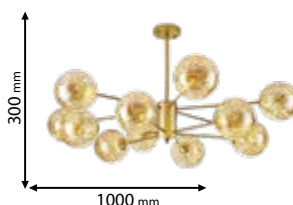

Ra≥80

EMC

Click on the image
& view the price

Scan QR code for 3D models,
IES files & price.

955COLIN108/18

Type: Chandelier
Power: 63W
Lumens: 6100lm
Body colour: Gold
Material: Metal + Glass

955COLIN72/12