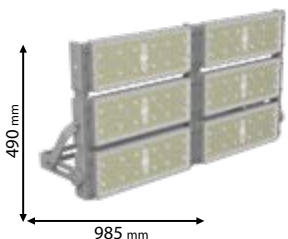

98MARS120090CW

Type: LED Floodlight
Power: 1200W
Lumens: 168000lm
Efficiency: 140lm/W
Surge Protection: 6kV
Driver: Phillips
Body colour: Grey
Material: Aluminum + PC

LED cold WHITE 5500K 30° **D**

98MARS120030CW

Type: LED Floodlight
Power: 1200W
Lumens: 168000lm
Efficiency: 140lm/W
Surge Protection: 6kV
Driver: Phillips
Body colour: Grey
Material: Aluminum + PC

LED cold WHITE 5500K 60° **D**

98MARS120060CW

Type: LED Floodlight
Power: 1200W
Lumens: 168000lm
Efficiency: 140lm/W
Surge Protection: 6kV
Driver: Phillips
Body colour: Grey
Material: Aluminum + PC

Scan QR code for 3D models, IES files & price.