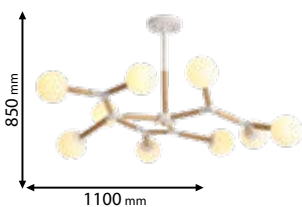

955JANE9

Type: Chandelier
Body colour: Gold & White
Material: metal + Glass
Max.: 9x40W

Lamps Not Included