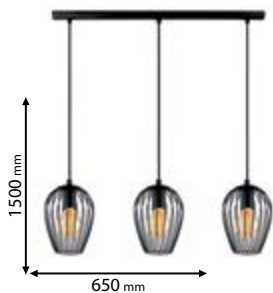

Type: Pendant lamp
Body colour: Black
Material: Metal
Max.: 3x40W

Lamps
Not Included

955ADRIA1/BL