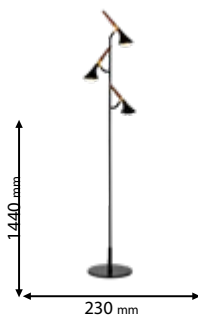

2835

>15000

Ra≥80

EMC

Click on the image
& view the price

Scan QR code for 3D models,
IES files & price.

955DUNCAN3F

Type: Floor lamp
Power: 15W
Lumens: 1050lm
Body colour: Matte black
& Wood
Material: Aluminum +
Iron + PC