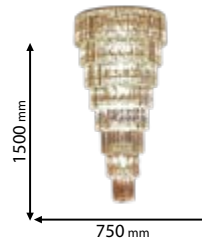

955BLESSY44

Type: Chandelier 8 sections
Body colour: Chrome
Crystal index: K9
Material: Metal + Crystal
Max.: 44x40W

Lamps Not Included

19xE14