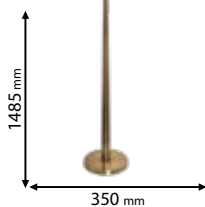

Click on the image
& view the price

IP20

~230V

RoHS

CE

Lamps
Not Included

955MARSEL1F/BL

Type: Floor lamp
Body colour: Antique
Brass + Blue
Material: Metal + Fabric
Max.: 40W