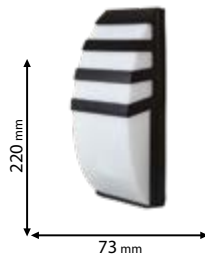

WALL LAMPS, IP44

Lamps
Not Included

96GRF343/BL

Type: LED wall lamp
Body Colour: Black
Material: ABS + PS
Height: 80 mm
Max.: 40W

3 YEARS TOTAL
WARRANTY
+ 3 standard
0 extended

IP44

~230V

RoHS
COMPLIANT

CE

Scan QR code for 3D models,
IES files & price.

Download from www.elmarkholding.eu or for mobile from

or

575

OUTDOOR | WALL LAMP