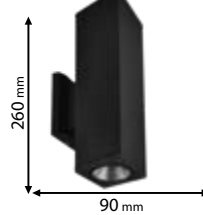

Type: Facade lighting
Power: 2x10W
Lumens: 1600lm
Efficiency: 85lm/W
Light direction: up & down
Body colour: Black
Material: Aluminum

96GRF331WW/1BL

96GRF331/1BL