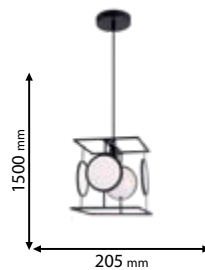

Type: Pendant lamp
Body colour: Black
Material: Metal
Max.: 40W

Scan QR code for 3D models,
IES files & price.

Download from www.elmarkholding.eu or for mobile from

or

Recommended bulb

E27

page 727

955DAMON3P