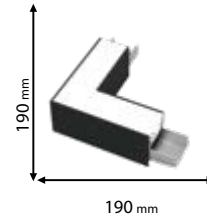

Type: L-connector for LED profile
Power: 8W
Lumens: 800lm
Efficiency: 100lm/W
Body colour: Black | White
Mounting: Surface/Hanging
Material: Aluminum + PC
* Suitable only for ELMARK LED profiles