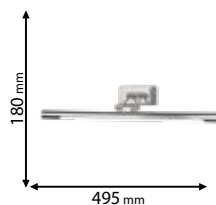

Type: LED Picture Light
Power: 8W
Lumens: 640lm
Efficiency: 80lm/W
Body colour: Satin nickel
Material: Metal