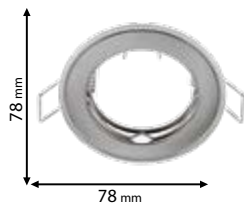

9271/SN-CH

Type: Fixed down light
Body colour: Satin nickel & Chrome
Material: Die-cast zinc
Height: 25 mm
Cut size: 58 mm
Max.: 50W

Lamps Not Included 1xGU5.3