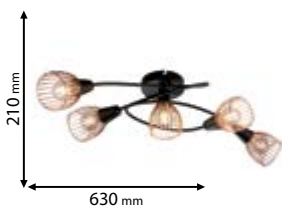

955AMBIX5

Type: Ceiling lamp
Body colour: Black & Copper
Material: Metal
Max.: 5x40W

Lamps
Not Included

3xE14