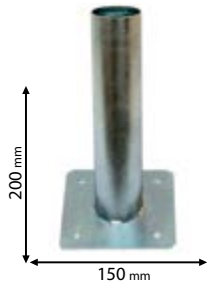

STREET POLE

98POLE38

Type: Wall mounting accessory
Diameter: 38mm
Material: Stainless Steel

98POLE60

Type: Wall mounting accessory
Diameter: 60 mm
Material: Stainless Steel