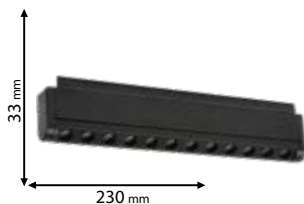

warm WHITE
3000K
neutral WHITE
4000K

93US041230/BL

93US041240/BL

Type: Ultra Slim Folding Magnetic Linear LED Light | EL-US04
Power: 12W
Lumens: 3000K: 880lm;
4000K: 890lm
Efficiency: 74lm/W
LED chip: Osram
Driver: Non-flicker
Body colour: Black
Material: Metal
Height: 700mm