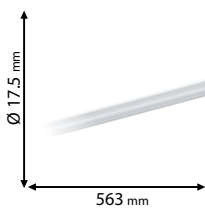

LED TUBES T5, ELMARK

LED 300° F neutral WHITE 4000K
cold WHITE 6400K
G5

99LED928
99LED926

Type: LED tube T5 ELMARK
Power: 10W
Lumens: 1100lm
Efficiency: 110lm/W
Lamp holder: G5

LED 300° F neutral WHITE 4000K
cold WHITE 6400K
G5

99LED929
99LED927