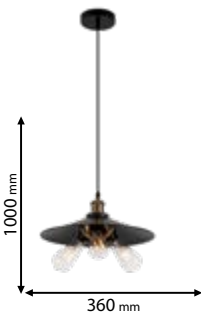

Recommended bulb

E27

page 727

5 YEARS TOTAL WARRANTY
+ 3 standard
+ 2 extended

IP20

~230V

RoHS

CE

Click on the image & view the price

Lamps
Not Included

955DAMON3P

Type: Pendant lamp
Body colour: Black
Material: Metal
Max.: 3x40W

Lamps
Not Included

955DAMON1P/BL

Type: Pendant lamp
Body colour: Black
Material: Metal
Max.: 40W

Scan QR code for 3D models,
IES files & price.