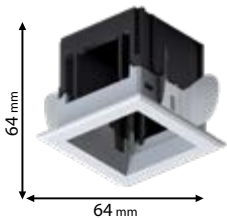

92MOD1GR/BL

Type: Console for 1 Grill COB Module
Colour: Black
Material: PC
Mounting: Recessed
Height: 55,5mm
Cut size: 55x55mm

92MOD1GR/BR

Type: Console for 1 Grill COB Module
Colour: Brass
Material: PC
Mounting: Recessed
Height: 55,5mm
Cut size: 55x55mm

INDOOR | DOWN LIGHTS

5 YEARS TOTAL WARRANTY
+ 3 standard
2 extended

IP20
220-240V
CE

Scan QR code for 3D models, IES files & price.