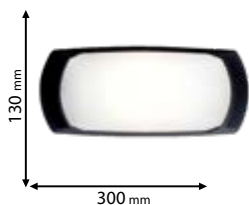

95FRANCYOP/BL

Type: Wall & ceiling lamp
Body colour: Black
Material: Resin
Max.: 40W

UV resistant

Lamps Not Included

1xE27