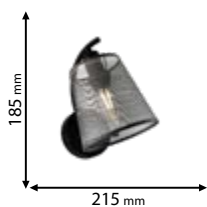

Type: Wall lamp
Body colour: Black & Grey
Material: Iron + Fabric
Max.: 40W

Scan QR code for 3D models,
IES files & price.