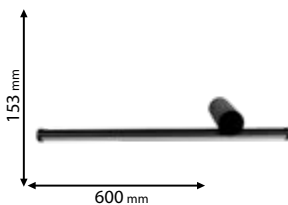

Type: LED picture light
Power: 12W
Lumens: 780lm
Efficiency: 65lm/W
Body colour: Black
Material: Iron + Acrylic