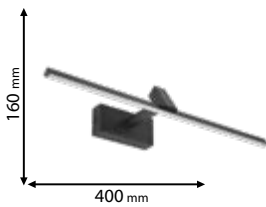

Type: LED picture light
Power: 6W
Lumens: 390lm
Efficiency: 65lm/W
Body colour: Black
Material: Iron + Aluminum + Acrylic