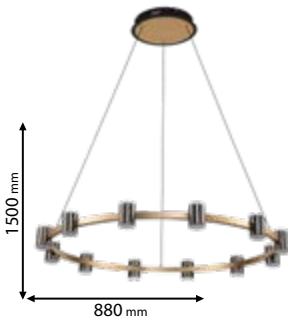

EMC

Click on the image
& view the price

Scan QR code for 3D models,
IES files & price.

955AXEL30496

Type: Chandelier
Power: 96W
Lumens: 6200lm
Body colour: Black &
Brushed light gold
Material: Metal + Aluminum+
Acrylic PC