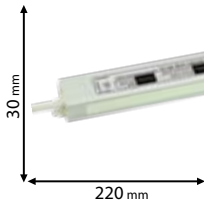

99SET3024IP67S

Type: 24V DC Driver Slim Series
Power: 30W
Input Voltage: 90-264V AC/
50-60Hz
Output voltage: 24V DC
Output Current: 1.25A
Height: 20 mm

24V DC