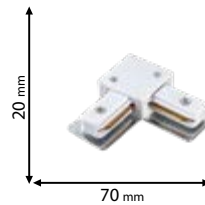

Type: L-type adapter for two lines track rail
Body colour: Black | White
Width: 40 mm
Material: Aluminum
Max.: 10A

- 93330
- 93130