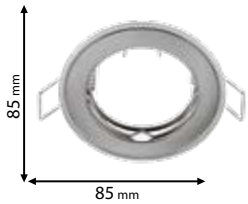

9290/SN

9290/AB

Click on the image & view the price

MOVABLE RECESSED DOWN LIGHTS

Lamps Not Included

9290/W

Type: Movable down light
Body colour: White
Material: Die-cast zinc
Height: 25 mm
Cut size: 70 mm
Max.: 50W