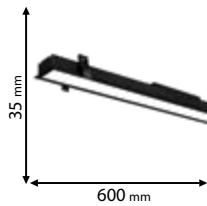

Type: LED profile*
Power: 24W
Lumens: 2400lm
Efficiency: 100lm/W
Body colour: Black
Mounting: Recessed
Material: Aluminum + PC