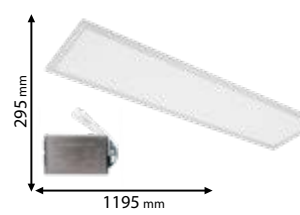

Type: LED panel
Power: 48W
Lumens: 4320lm
Efficiency: 90lm/W
Emergency time: ≥2h
Body colour: White
Material: Aluminum
Height: 30 mm

IP40

LED PANELS ELMARK IP40 WITH EMERGENCY DRIVER 3-50W

5 YEAR TOTAL WARRANTY
4 standard+1 extended

92PANEL013WE