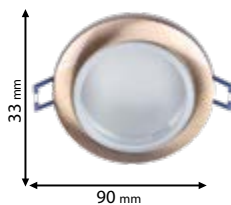

Type: Bathroom downlight
Body colour: Chrome
Material: Steel + Glass
Cut size: 60mm
Max.: 50W

Lamps
Not Included

92627/AB

Type: Bathroom downlight
Body colour: Antique brass
Material: Steel + Glass
Cut size: 60mm
Max.: 50W