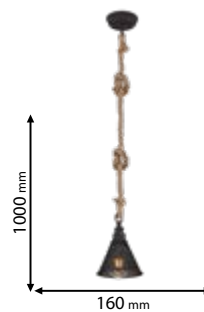

Type: Pendant lamp
Body colour: Black
Material: Metal + Rust
Max.: 40W

Scan QR code for 3D models,
IES files & price.