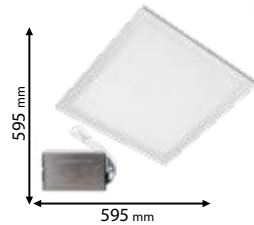

Type: High efficiency LED panel
Power: 48W
Lumens: 5280lm
Efficiency: 110lm/W
Emergency time: ≥2h
Body colour: White
Material: Iron + PS
Height: 30 mm

IP40

LED 120° **F** neutral WHITE 4000K **92PANEL029WE**
UGR <19 cold WHITE 6400K **92PANEL029CWE**