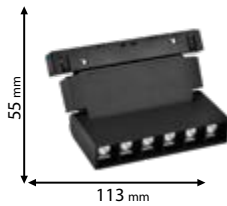

Type: Magnet foldable LED light
Power: 6W
Lumens: 520lm
Efficiency: 87lm/W
Body colour: Black
Material: Metal

warm WHITE
3000K
neutral WHITE
4000K

93M20FGL1230/BL
93M20FGL1240/BL