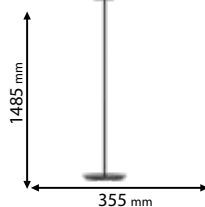

Recommended bulb

E27

page 727

ELMARK
The Brand of Electricity

Click on the image
& view the price

5 YEARS TOTAL WARRANTY
+ 3 standard
+ 2 extended

IP20

~230V

RoHS

CE

Lamps
Not Included

955NICOL3/BL

Type: Floor lamp
Body colour: Matt black
Material: Metal
Max.: 3x40W

Lamps
Not Included

955DARIA3/BL

Type: Floor lamp
Body colour: Matt black
Material: Metal
Max.: 3x40W

Scan QR code for 3D models,
IES files & price.