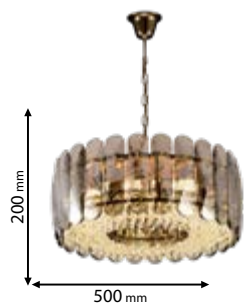

IP20

~230V

RoHS

CE

Lamps
Not Included

9xE14

955VERA9

Type: Chandelier
Body colour: Gold
Crystal index: K9
Material: Metal + Crystal
Max.: 9x40W