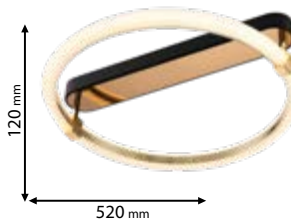

5 YEARS TOTAL WARRANTY
+ 3 standard
2 extended

IP40

~230V

SMD
2835

>15000

Ra≥80

EMC

955FELIX3029