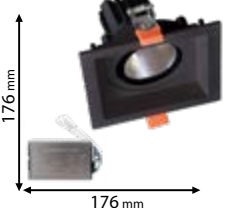

92DL82F3030/BLE
warm WHITE
3000K

92DL82F3040/BLE
neutral WHITE
4000K

Type: Movable downlight
Power: 30W
Lumens: 2100lm
Efficiency: 70lm/W
Emergency time: max.3h
Body colour: Black
Cut size: 160x160mm
Height: 138 mm
Material: Aluminum

IP44