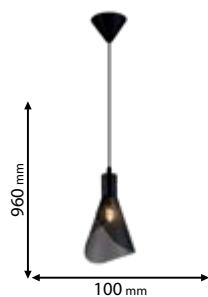

Type: Pendant lamp
Body colour: Black
Material: Metal + PVC
Max.: 3x40W

Lamps
Not Included

955PARIS1P/BL

Type: Pendant lamp
Body colour: Black
Material: Metal + PVC
Max.: 40W

5 YEARS TOTAL WARRANTY
+ 3 standard
+ 2 extended