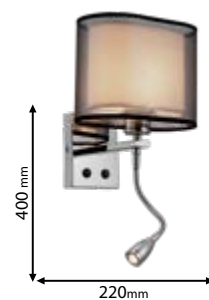

Lamps
Not Included

955MERY1WLED/CH

Type: Wall lamp
Body colour: Chrome
Material: Metal + Crystal +
Fabric shade
Max.: 40W
LED lamp colour temp.: 4000K
LED lamp power: 1W