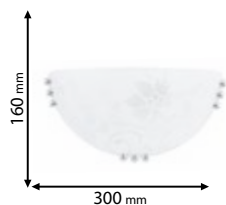

952951

Type: Wall lamp
Body colour: White
Material: Metal + Glass
Max.: 60W

3 YEARS TOTAL WARRANTY
+ 2 standard
1 extended

IP20

~230V

RoHS

CE

Scan QR code for 3D models,
IES files & price.