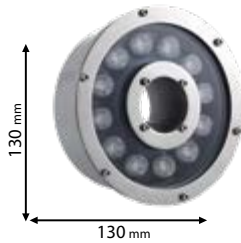

96FL6RGB

Type: LED fountain light with remote control
Rated voltage: 12V AC
Power: 6W
Body colour: Grey
Height: 80 mm
Material: Stainless steel
24 key remote controller