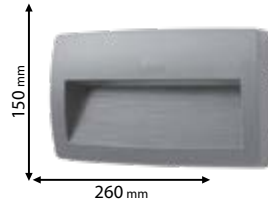

95LORENZA270/GR