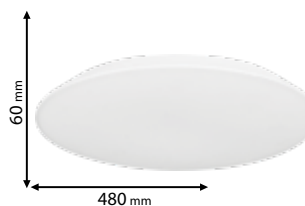

95EL229145W/WH

Type: LED ceiling lamp
Power: 45W
Lumens: 3150lm
Efficiency: 70lm/W
Body colour: White
Material: PP