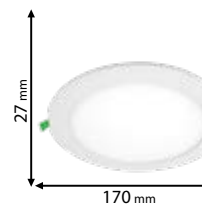

99LED610IP65CW

Type: LED panel*
Power: 10W
Lumens: 770lm
Efficiency: 77lm/W
Body colour: White
Cut size: 150-160 mm
Material: Polycarbonate

*Dimmable with:
DALI driver
cat.No:
99DALI1240042

Scan QR code for 3D models, IES files & price.