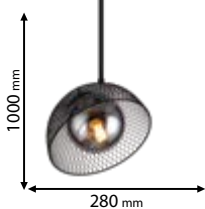

5 YEARS TOTAL WARRANTY
+ 3 standard
+ 2 extended

IP20

~230V

RoHS

CE

Lamps
Not Included

955ADONIS1

Type: Pendant lamp
Body colour: Black & Smoky
Material: Metal + Glass
Max.: 40W