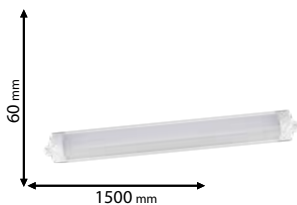

9SERENA6040/GR

Type: Tri-proof LED Fixture
Power: 60W
Lumens: 8400lm
Efficiency: 140lm/W
Body Colour: Grey
Material: Aluminum base +
PC cover
Mounting: Surface
Wiring: Double end

Download from www.elmarkholding.eu or for mobile from

or