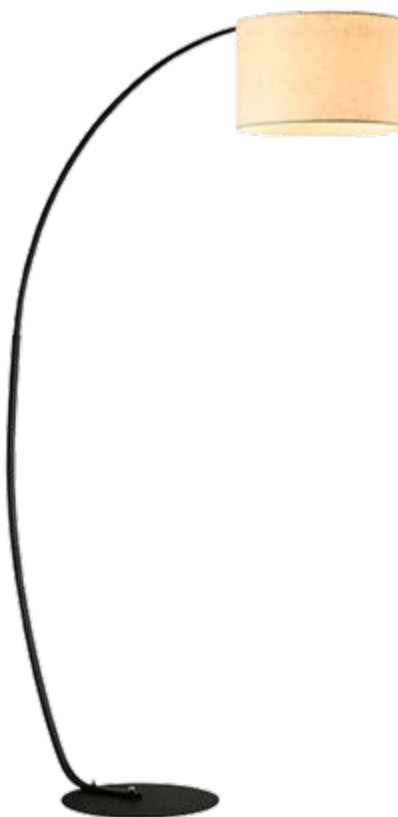

955PAOLO1F/WH

Click on the image
& view the price

5 YEARS TOTAL WARRANTY
+ 3 standard
+ 2 extended

IP20

~230V

RoHS

CE

Lamps
Not Included

1xE27

955PAOLO1F/C

Type: Floor lamp
Body colour: Black & Coffee
Material: Metal + Fabric
Max.: 40W

Lamps
Not Included

1xE27

955PAOLO1F/WH

Type: Floor lamp
Body colour: Black & White
Material: Metal + Fabric
Max.: 40W

Scan QR code for 3D models,
IES files & price.

Download from www.elmarkholding.eu or for mobile from

or