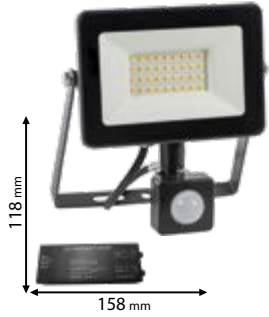

LED FLOODLIGHTS VEGA SENSOR, BLACK WITH EMERGENCY DRIVER 20-100W

5 YEAR TOTAL WARRANTY
3 standard+2 extended

98VEGA30SSE

Type: Floodlight with sensor
Power: 30W
Lumens: 2700lm
Efficiency: 90lm/W
Emergency time: max.2h
Material: Plastic+Aluminum
LED driver: Mounted in the body
Sensor
Detection range: 110°
Detection distance: max. 8m
Ambient light: 50 lux
Detection Motion Speed: 0.6-1.5m/s