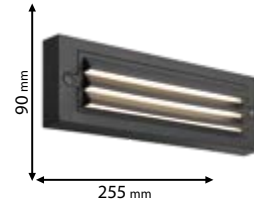

Type: LED wall lamp
Power: 6W
Lumens: 120lm
Efficiency: 20lm/W
Body colour: Black
Material: UV resistant ABS + PC
UV resistant