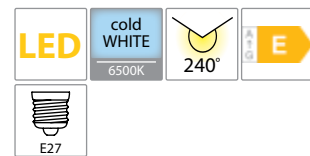

99LED797HE

Type: LED lamp PEAR A60 high efficiency
Power:14W
Lumens: 1680lm
Efficiency: 120lm/W
Lamp holder: E27

Scan QR code for 3D models,
IES files & price.