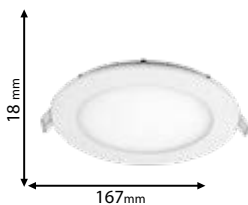

99XLED611CW

Type: Round LED panel*
Power: 12W
Lumens: 840lm
Efficiency: 70lm/W
Body colour: White
Cut size: 150 mm
Material: Aluminum

Scan QR code for 3D models, IES files & price.

*Options with emergency kit