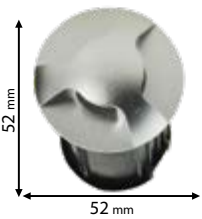

RECESSED GROUND FIXTURES, IP65