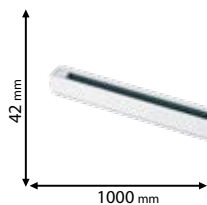

Type: Four lines track rail
Body colour: White
Width: 34 mm
Material: Aluminum
Max.: 10A
* The track rail comes without power supply