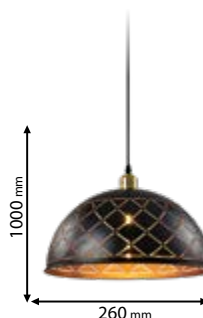

Type: Pendant lamp
Body colour: Black & Gold
Material: Metal
Max.: 40W

Scan QR code for 3D models, IES files & price.