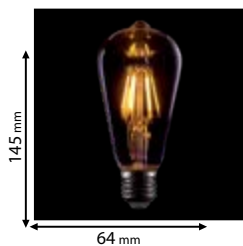

Type: LED filament vintage lamp FLAME
Power: 5W
Lumens: 350lm
Lamp holder: E14
Material: Golden glass

LED warm WHITE 2800-3200K 360° DIMMABLE E27

99LED769D

Type: LED filament vintage lamp ST64
Power: 8W
Lumens: 580lm
Lamp holder: E27
Material: Golden glass