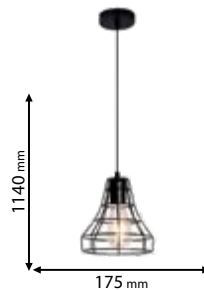

Click on the image & view the price

5 YEARS TOTAL WARRANTY
+ 3 standard
2 extended

Lamps Not Included

955TARA1/BL

Type: Pendant lamp
Body colour: Black
Material: Metal
Max.: 40W

Lamps Not Included

955JILL1/BL