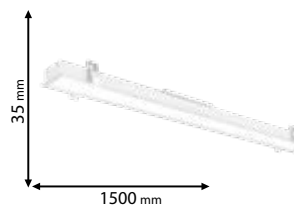

Type: LED profile*
Power: 50W
Lumens: 5000lm
Efficiency: 100lm/W
Body colour: White
Mounting: Recessed
Material: Aluminum + PC

5 YEARS TOTAL WARRANTY
+ 3 standard
2 extended

IP40
~230V
Ra≥80
EMC
CE

Scan QR code for 3D models, IES files & price.