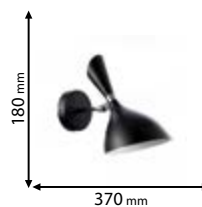

Lamps
Not Included

955MORGAN2/BL

Type: Chandelier
Body colour: Black
Material: Metal
Max.: 2x40W

Lamps
Not Included

955MORGAN1W/BL

Type: Wall lamp
Body colour: Black
Material: Metal
Max.: 40W

Scan QR code for 3D models,
IES files & price.