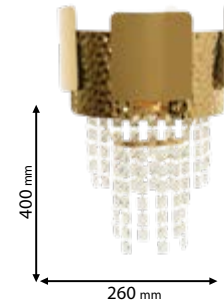

955GUSTAV2W/GD

Type: Wall lamp
Body colour: Gold
Material: Stainless Steel + Crystals
Max.: 2x11W

Lamps Not Included 3xG9

955THEODORE3/GD