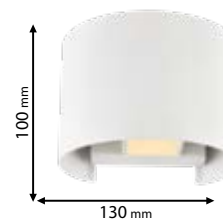

969LED100R/WH

Type: LED wall lamp
Power: 2x5W
Lumens: 900lm
Efficiency: 90lm/W
Body colour: White
Material: Aluminum + Glass

Scan QR code for 3D models, IES files & price.