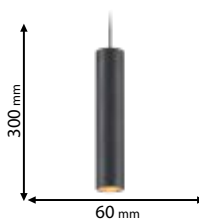

93TL292L15WW/BL
warm WHITE
2700K
93TL292L15W/BL
neutral WHITE
4000K

Type: Two lines track light - hanging
Power: 15W
Lumens: 1500lm
Efficiency: 100lm/W
Body colour: Black
Material: Aluminum