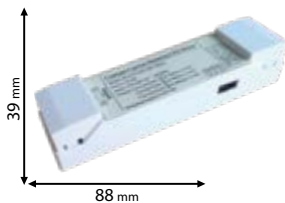

99SETDC32D010

Type: Constant Current LED Dimmable Driver 0-10V
Power: 31.5W
Input Voltage: 198-264V AC
Output Voltage: 9-42V
Output Current: from 400 till 750mA via DIP Switch in Steps of 50mA
Height: 23mm
Application: for Decorative, Indoor, Commercial, Residential Lighting

IP20

0-10V

RoHS

EMC

CE

Scan QR code for 3D models, IES files & price.