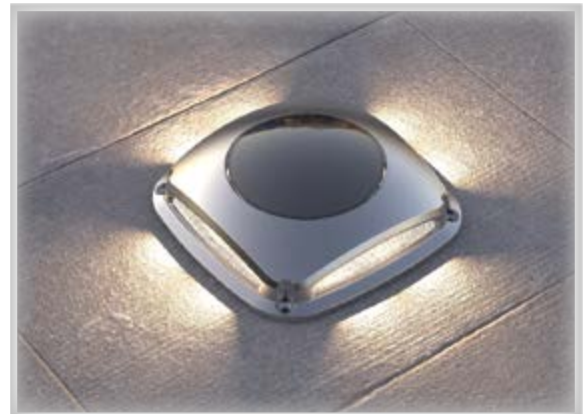

Scan QR code for 3D models,
IES files & price.

98SOL41072

98SOL148

98SOL146

Click on the image
& view the price

OUTDOOR | SOLAR WALL LIGHTS

SOLAR WALL LAMPS, IP65

98SOL41072