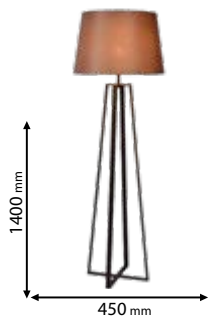

Type: Floor lamp
Body colour: Brown
Material: Metal+ Fabric
Max.: 40W

Lamps Not Included

955BERTA1T