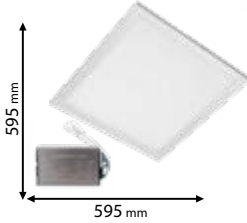

5 YEAR TOTAL WARRANTY
4 standard+1 extended

LED PANELS ELMARK IP54 WITH EMERGENCY DRIVER 3-50W

92PANEL030WIP54E
neutral WHITE
4000K
92PANEL030CWIP54E
cold WHITE
6400K

Type: LED panel
Power: 48W
Lumens: 4800lm
Efficiency: 100lm/W
Emergency time: ≥2h
Body colour: White
Material: Aluminum
Height: 9 mm

IP54

92PANEL031WIP54E
neutral WHITE
4000K
92PANEL031CWIP54E
cold WHITE
6400K

Type: LED panel
Power: 60W
Lumens: 6000lm
Efficiency: 100lm/W
Emergency time: max.2h
Body colour: White
Material: Aluminum
Height: 30 mm

IP54

92PANEL033WIP54E
neutral WHITE
4000K
92PANEL033CWIP54E
cold WHITE
6400K

Type: Square LED panel
Power: 22W
Lumens: 3960lm
Efficiency: 180lm/W
LED chip: SANAN
Driver: Lifud
Body colour: White
Material: Steel and anti-fire cover with aluminum frame
Mounting: Recessed
Height: 34 mm

IP54

92PANEL023CWIP54E

Type: Square LED panel
Power: 30W
Lumens: 4200lm
Efficiency: 140lm/W
Emergency time: max.3h
Body colour: White
Material: Iron + PS
Mounting: Recessed
Height: 35 mm

IP54

~230V

Ra≥80

EMC

Scan QR code for 3D models, IES files & price.