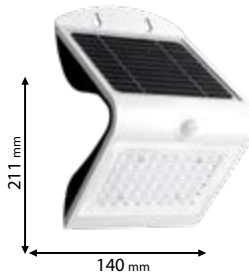

98SOL202

Type: Solar Wall Lamp with Sensor
Power: 4W
Lumens: 500lm
Solar Panel: 2.4W 5.5V DC Mono with Glass
Battery: 3.7V/ 2000mAh Li-ion battery
Charging time: 6h
Discharging time: 35h
Body Colour: White
Material: ABS + PC, UV Resistant

Functions:

- A- Full brightness after motion detection and lower when 20sec no motion
- B- Less than 30% energy: Saving mode with 50% brightness by motion detection

Sensor

Detection range: 120°
Detection distance: 6m
Installation height: ≤ 4meters

IP65