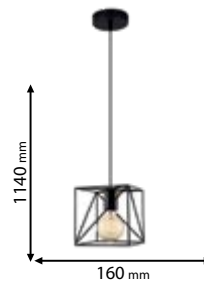

Lamps
Not Included

5xE27

955QUINN5/BL

Type: Pendant lamp
Body colour: Black
Material: Metal
Max.: 5x40W

Lamps
Not Included

1xE27

955TERI1/BL

Type: Pendant lamp
Body colour: Black
Material: Metal
Max.: 40W