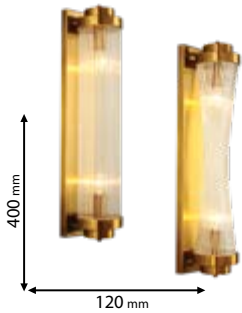

955HARRIS2W/CU

Type: Wall lamp
Body colour: Copper
Material: Stainless Steel
+ Crystals
Max.: 2x40W

Lamps
Not Included

2xE14