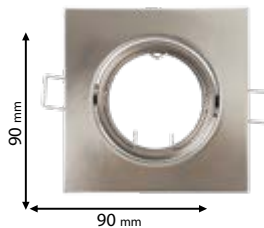

Type: Movable square downlight
Body colour: Satin Nickel
Material: Powder coated steel
Height: 28 mm
Cut size: 67 mm
Max.: 8W

Scan QR code for 3D models,
IES files & price.