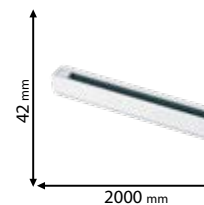

Type: Four lines track rail
Body colour: White
Width: 34 mm
Material: Aluminum
Max.: 10A
* The track rail comes without power supply

IP20

~230V

RoHS COMPLIANT

CE

Scan QR code for 3D models, IES files & price.