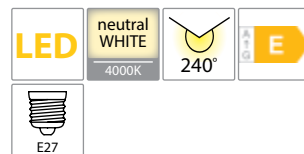

99LED586HE

Type: LED lamp PEAR A60 high efficiency
Power: 10W
Lumens: 1200lm
Lamp holder: E27