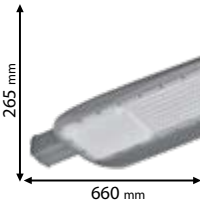

Note: For individual inquiries and accurate calculations, ELMARK offers to its customers free project preparation.