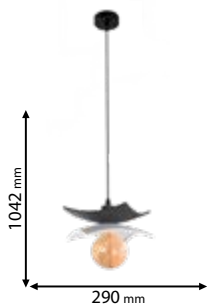

5 YEARS TOTAL WARRANTY
+ 3 standard
2 extended

Lamps Not Included

955ROBBY1/BL

Type: Pendant lamp
Body colour: Black & White
Material: Metal + PP
Max.: 25W

Lamps Not Included

955ROCCO1/BL

Type: Pendant lamp
Body colour: Black
Material: Metal + PP
Max.: 25W