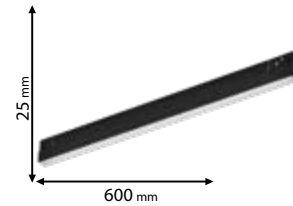

Type: Magnet LED Light
Power: 20W
Lumens: 1160lm
Efficiency: 58lm/W
Body colour: Black
Material: Meta

93M20FL3030/BL

93M20FL3040/BL

Type: Magnet LED Light
Power: 30W
Lumens: 1530lm
Efficiency: 51lm/W
Body colour: Black
Material: Metal