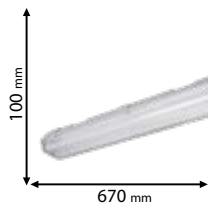

neutral WHITE 4000K
cold WHITE 6500K

9BM210LED
9BM210LEDCW

Type: LED fixture with LED tubes T8 ELMARK
Power: 2x10W
Lumens: 1800lm
Efficiency: 90lm/W
Body colour: Grey
Material: PC
Reflector: steel white