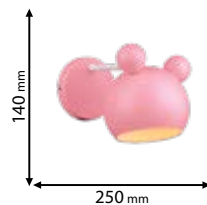

955MICKEY1W/P

Type: Wall lamp
Body colour: Pink
Material: Metal
Max.: 40W