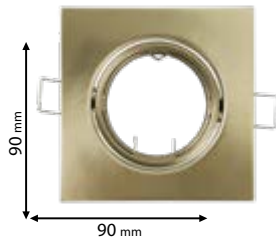

Click on the image & view the price

MOVABLE RECESSED DOWN LIGHTS

Lamps Not Included

9251S/BZ

Type: Movable square downlight
Body colour: Bronze
Material: Powder coated steel
Height: 28 mm
Cut size: 67 mm
Max.: 8W