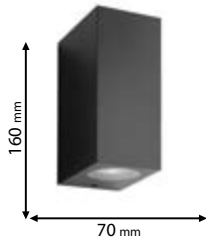

Type: Facade lighting
Body colour: Black
Light direction: up & down
Material: UV resistant ABS + PC
Max.: 2x8W

UV resistant

Lamps Not Included 2xGU10

96GRF321/GR