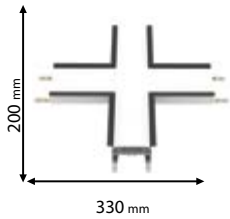

ACCESSORIES FOR LED PROFILES FOR RECESSED MOUNTING

LED warm WHITE 3000K 120° F

- 99PFMX30/BL
- 99PFMX30/WH

Type: X-connector for LED profile
Power: 15W
Lumens: 1500lm
Efficiency: 100lm/W
Body colour: Black | White
Mounting: Recessed
Material: Aluminum + PC

LED neutral WHITE 4000K 120° F

- 99PFMX40/BL
- 99PFMX40/WH