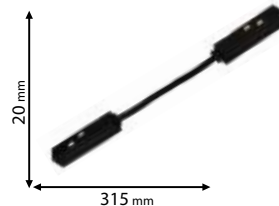

Type: I-flexible connector for all type magnetic track rails
Body colour: Black
Mounting: In magnetic rail

Scan QR code for 3D models, IES files & price.