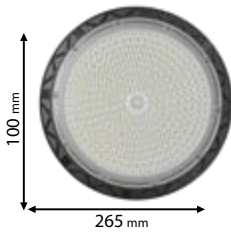

98LONDON100/W

Type: LED high bay*
Power: 100W
Lumens: 11000lm
Efficiency: 110lm/W
Surge Protection: 6kV
Body colour: Black
Material: Aluminum + PC
Approximate mount. height: 4 m

LED cold WHITE 5500K 90x120° **E**