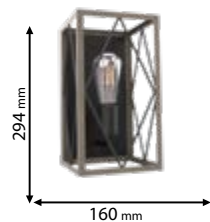

955TINO4

Type: Pendant lamp
Body colour: Matt black
Material: Metal + Wood
Max.: 4x40W

Lamps
Not Included

955VICTOR1W

Type: Wall lamp
Body colour: Matt black & Black mahogany
Material: Metal + Wood
Max.: 40W