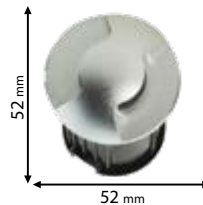

96GRF4T1/3220WW
96GRF4T1/3220
96GRF4T1/312WW
96GRF4T1/312

96GRF4T2/3220WW
96GRF4T2/3220
96GRF4T2/312WW
96GRF4T2/312

Click on the image & view the price

RECESSED GROUND FIXTURES, IP65

3 YEAR TOTAL WARRANTY
3 standard-0 extended
+ 0 extended

IP65

SMD 2835

>20000

30000h

Ra≥80

EMC

Scan QR code for 3D models, IES files & price.

warm WHITE 3000K 96GRF4T1/3220WW

neutral WHITE 4000K 96GRF4T1/3220

Type: Ground recessed fixture with one light beam
Rated voltage: 220V
Power: 3W
Lumens: 200lm
Efficiency: 67lm/W
Body colour: Grey
Height: 90 mm
Material: Stainless steel + Aluminum

warm WHITE 3000K 96GRF4T1/312WW

neutral WHITE 4000K 96GRF4T1/312

Type: Ground recessed fixture with one light beam
Rated voltage: 12V DC
Power: 3W
Lumens: 200lm
Efficiency: 67lm/W
Body colour: Grey
Height: 90 mm
Material: Stainless steel + Aluminum

warm WHITE 3000K 96GRF4T2/3220WW

neutral WHITE 4000K 96GRF4T2/3220

Type: Ground recessed fixture with two light beams
Rated voltage: 220V
Power: 3W
Lumens: 200lm
Efficiency: 67lm/W
Body colour: Grey
Height: 90 mm
Material: Stainless steel + Aluminum

warm WHITE 3000K 96GRF4T2/312WW

neutral WHITE 4000K 96GRF4T2/312

Type: Ground recessed fixture with two light beams
Rated voltage: 12V DC
Power: 3W
Lumens: 200lm
Efficiency: 67lm/W
Body colour: Grey
Height: 90 mm
Material: Stainless steel + Aluminum