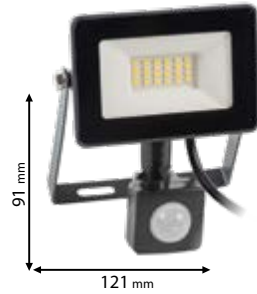

98VEGA20SENSLIM

Type: Floodlight with sensor
Power: 20W
Lumens: 1800lm
Efficiency: 90lm/W
Body colour: Black
Material: Plastic+Aluminum
LED driver: Mounted in the body
Sensor
Detection range: 110°
Detection distance: max. 8m
Ambient light: 50 lux
Detection Motion Speed: 0.6-1.5m/s