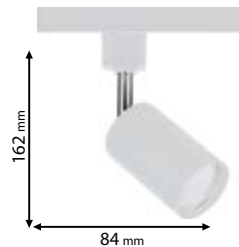

93TL2032/WH

Type: Two lines track light
Body colour: White
Material: Iron
Max.: 8W

Lamps
Not Included