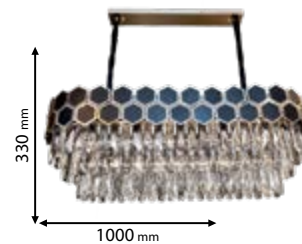

Type: Chandelier
Body colour: Gold & Black
Crystal index: K9
Material: Metal + Crystal
Max.: 19x40W

Scan QR code for 3D models, IES files & price.

Recommended bulb

E14

page 729

ELMARK

The Brand of Electricity