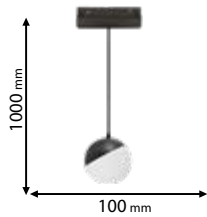

93M20TLB1030/BL
93M20TLB1040/BL

93M20PLB1030/BL
93M20PLB1040/BL

Click on the image
& view the price

FOUR POLES MAGNETIC LED LIGHTS, PLB & TLB SERIES

93M20PLB1030/BL

93M20PLB1040/BL

Type: Magnet LED pendant light
Power: 10W
Lumens: 860lm
Efficiency: 86lm/W
Body colour: Black
Material: Metal + PC