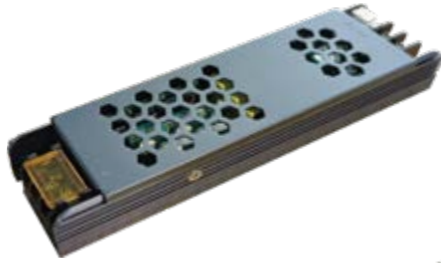

IP67

24V DC

RoHS

EMC

CE

Scan QR code for 3D models,
IES files & price.

99SETDC6024IP20SD

99SETDC12024IP20SD