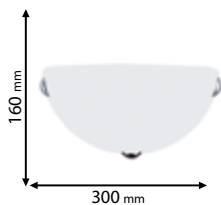

951930

Type: Ceiling lamp
Body colour: White
Material: Metal + Glass
Max.: 60W

Lamps Not Included  1xE27

951951

Type: Wall lamp
Body colour: White
Material: Metal + Glass
Max.: 60W

Scan QR code for 3D models,
IES files & price.