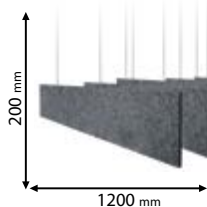

ACOUSTIC LED FIXTURES

- 99ACOUSTIC1200/BL
- 99ACOUSTIC1200/WH
- 99ACOUSTIC1200/GR

Type: Acoustic sound baffle
Colour: Black | White | Grey
Depth: 9 mm
Material: Polyester
Acoustic rating: 0.85 NRC

- 99ACOUSTIC2400/BL
- 99ACOUSTIC2400/WH
- 99ACOUSTIC2400/GR