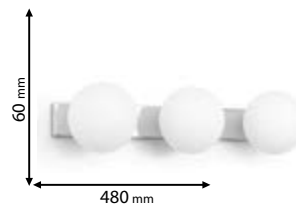

Lamps
Not Included

955DORIA2

Type: Waterproof wall lamp
Body colour: Chrome
Diameter of the lamp: 115 mm
Material: Stainless steel + Glass
Max.: 2x40W

Lamps
Not Included

955DORIA3

Type: Waterproof wall lamp
Body colour: Chrome
Diameter of the lamp: 115 mm
Material: Stainless steel + Glass
Max.: 3x40W