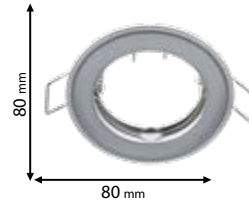

Lamps Not Included

9291/PCH-CH

Type: Movable down light
Body colour: Pearl chrome & Chrome
Material: Die-cast zinc
Height: 25 mm
Cut size: 72 mm
Max.: 50W

Lamps Not Included

9291/GR-CH

Type: Movable down light
Body colour: Graphite & Chrome
Material: Die-cast zinc
Height: 25 mm
Cut size: 72 mm
Max.: 50W