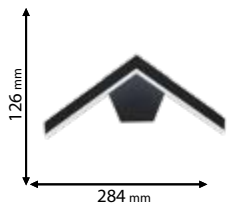

GARDEN LAMP, IP54

Type: LED wall light
Power: 10W
Lumens: 800lm
Efficiency: 80lm/W
Body colour: Graphite black
Material: Aluminum + PC