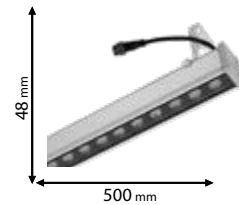

98FLARE18/RGB

Type: LED Wall Wash
Power: 18W
Body Colour: Silver
Width: 40 mm
Material: Aluminium + Glass
Mounting: Surface
LED Chip: SMD 3030

98FLARE36/RGB