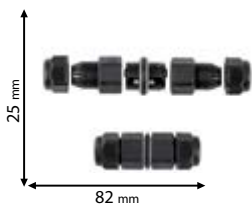

Type: Waterproof cable connector
Rated operational voltage: AC250V
Rated operational Ampere(A): ≤30A
Material: flame retardant/Anti UV nylon(PA66)
Crimping terminals: Nickle-plated brass
Withstand voltage(normal t°):3KV
Operating t°range: -40°C~+105°C
Wiring Capacity: 0.5-2.5mm²

Scan QR code for 3D models,
IES files & price.