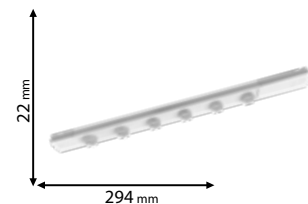

93US020640/WH

93US020640/WH

Type: Ultra Slim Magnetic Linear LED Light | EL-US02
Power: 6W
Lumens: 3000K: 280lm;
4000K: 300lm
Efficiency: 47lm/W
LED chip: Osram
Driver: Non-flicker
Body colour: White
Material: Metal
Height: 11mm