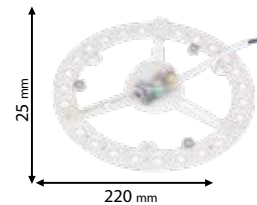

99LED792
warm WHITE
2700K
99LED767
neutral WHITE
4000K

Type: LED mould for ceiling lamp
Rated voltage: 230V AC
Power: 18W
Lumens: 1800lm
Efficiency: 100lm/W
Material: Epoxy board + PC