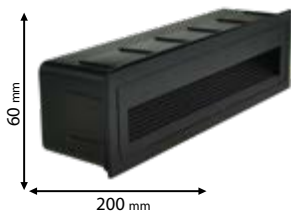

STEP LIGHTS, IP65

warm WHITE 3000K
neutral WHITE 4000K

96GRFLED014WW
96GRFLED014

Type: Recessed step light
Power: 5W
Lumens: 70lm
Body colour: Black
Height: 55 mm
Material: Aluminum

warm WHITE 3000K
neutral WHITE 4000K

96GRFLED015WW
96GRFLED015