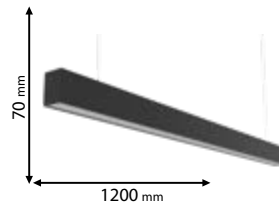

99XPOM1204040/BL

Type: LED profile
Power: 40W
Lumens: 3600lm
Efficiency: 90lm/W
Body colour: Black
Mounting: Surface/Hanging
Material: Aluminum + PC

* The products are available independently and cannot be used to create lighting systems with additional elements.

2 YEARS TOTAL WARRANTY
+ 2 standard
0 extended

IP40

~230V

Ra≥80

EMC

CE

Scan QR code for 3D models, IES files & price.