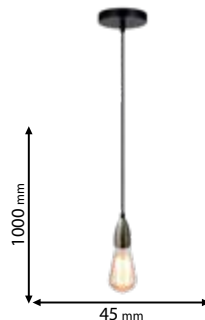

955SAILOR14/AB

Type: Pendant lamp
Body colour: Antique
brass
Material: Metal
Max.: 40W

Lamps
Not Included