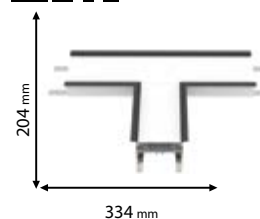

Type: T-connector for LED profile
Power: 12W
Lumens: 1200lm
Efficiency: 100lm/W
Body colour: Black | White
Mounting: Recessed
Material: Aluminum + PC