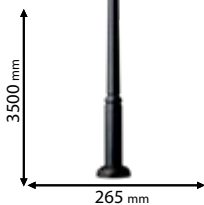

UV resistant

5 YEARS TOTAL WARRANTY
+ 3 standard
+ 2 extended

RoHS COMPLIANT
CE

Scan QR code for 3D models,
IES files & price.