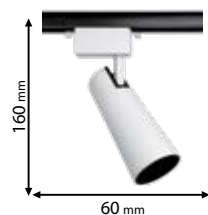

Type: Four lines track light
Power: 23W
Lumens: 1400lm
Efficiency: 70lm/W
Body colour: White
Material: Aluminum

94TL202530WW/WH
warm WHITE
2700K
94TL202530W/WH
neutral WHITE
4000K