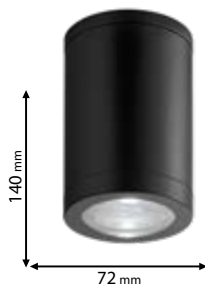

96DL306/BL

Type: Ceiling lamp
Body colour: Black
Material: UV resistant ABS + PC
Max.: 8W
Max. beam angle: 90°

UV resistant

Lamps
Not Included