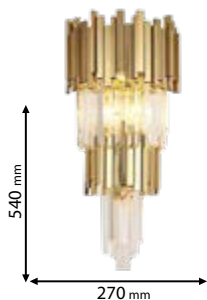

CE

Lamps Not Included  3xE14

955PERCY3W/GD

Type: Wall lamp
Body colour: Gold
Material: Stainless Steel
+ Crystals
Max.: 3x40W

Lamps Not Included  3xE14

955PERCY3W/BL

Type: Wall lamp
Body colour: Black
Material: Stainless Steel
+ Crystals
Max.: 3x40W