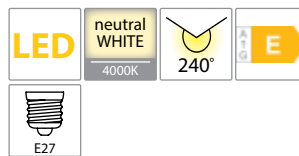

99LED818HE

Type: LED lamp PEAR A60 high efficiency
Power:14W
Lumens: 1680lm
Efficiency: 120lm/W
Lamp holder: E27