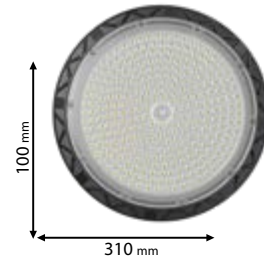

98LONDON150SMD

Type: LED high bay*
Power: 150W
Lumens: 19500lm
Efficiency: 130lm/W
Surge Protection: 6kV
Body colour: Black
Material: Aluminum + PC
Approximate mount. height: 5 m