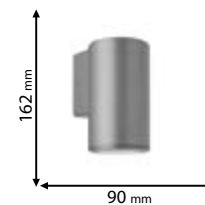

96GRF324/GR

Type: Facade lighting
Body colour: Grey
Light direction: down
Material: UV resistant ABS + PC
Max.: 40W

UV resistant

Scan QR code for 3D models,
IES files & price.