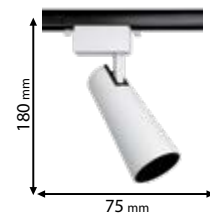

Type: Two lines track light
Power: 32W
Lumens: 2000lm
Efficiency: 70lm/W
Body colour: White
Material: Aluminum

94TL202520WW/WH
warm WHITE
2700K
94TL202520W/WH
neutral WHITE
4000K