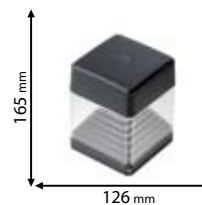

Type: LED wall light
Lamp holder: GX53
Power: 10W
Lumens: 1200lm
Efficiency: 120lm/W
Body colour: Black
Material: Resin+ PMMA

UV resistant