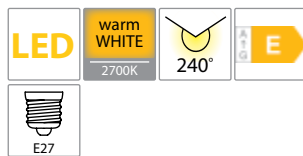

99LED819HE

Type: LED lamp PEAR A60 high efficiency
Power:14W
Lumens: 1680lm
Efficiency: 120lm/W
Lamp holder: E27