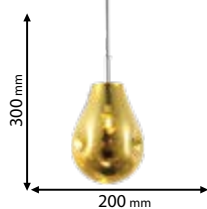

Lamps
Not Included

955HELEN1/AM

Type: Pendant lamp
Body colour: Amber
Material: Iron + Glass
Max.: 1x50W