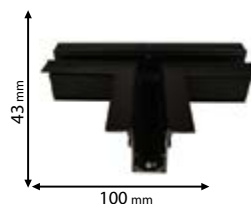

Type: T-connector for magnetic track rail 93MR3BM2/BL
Body colour: Black
Mounting: Recessed
Material: Aluminum

IP20

48V DC

Scan QR code for 3D models, IES files & price.