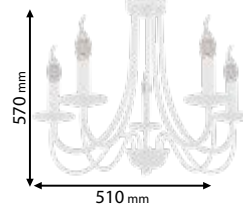

Type: Chandelier
Body colour: White
Material: Metal
Max.: 5x40W

Scan QR code for 3D models, IES files & price.