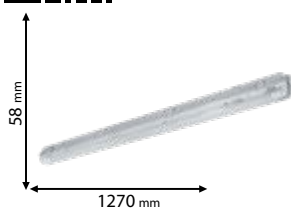

Type: LED fixture with LED tubes T8 Stellar
Power: 1x18W
Lumens: 1440lm
Efficiency: 80lm/W
Body colour: Grey
Material: ABS+PC
Without reflector

2 YEARS TOTAL WARRANTY
+ 2 standard
0 extended

IP65

~230V

SMD 2835

>10000

15000h

Ra>80

EMC

Scan QR code for 3D models, IES files & price.