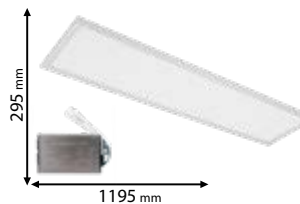

Type: LED panel
Power: 48W
Lumens: 4800lm
Efficiency: 100lm/W
Emergency time: ≥2h
Body colour: White
Material: Aluminum
Height: 30 mm

IP40

92PANEL032WE

92PANEL032CWE