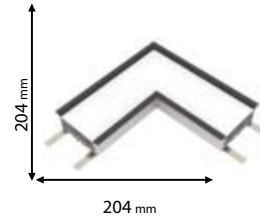

Type: L-connector for LED profile
Power: 8W
Lumens: 800lm
Efficiency: 100lm/W
Body colour: Black | White
Mounting: Recessed
Material: Aluminum + PC

LED warm WHITE 3000K 120° F

- 99PFMT30/BL
- 99PFMT30/WH