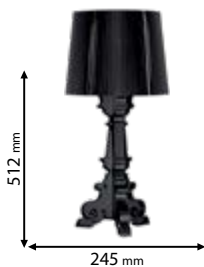

Recommended bulb

E27

page 729

ELMARK
The Brand of Electricity

DECOR | TABLE AND FLOOR LAMPS

5 YEARS TOTAL WARRANTY
+ 3 standard
+ 2 extended

Click on the image
& view the price

IP20

~230V

RoHS

CE

Lamps
Not Included

955ELINOR1T/DGR

Type: Table lamp
Body colour: Dark grey
Material: Acrylic
Max.: 40W

Lamps
Not Included

955ELINOR1T/TR

Type: Table lamp
Body colour: Transparent
Material: Acrylic
Max.: 40W

Scan QR code for 3D models,
IES files & price.

Download from www.elmarkholding.eu or for mobile from

or