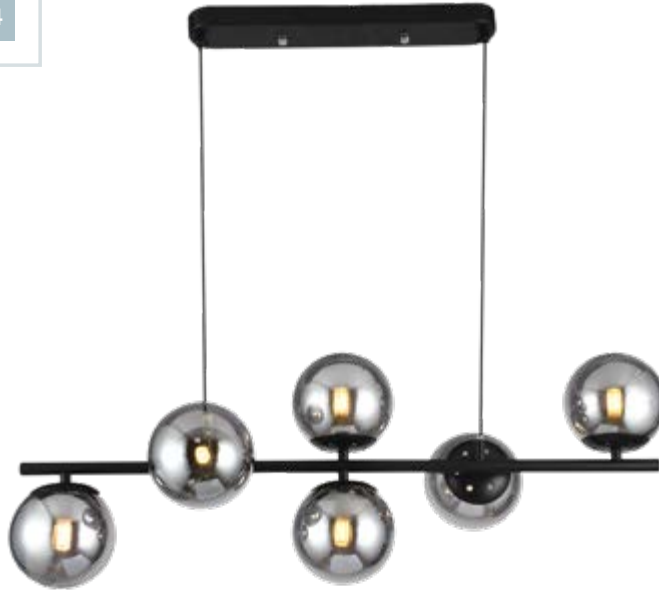

Recommended bulb

G9

page 764

955ALBERTO6