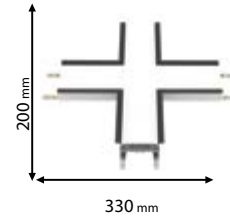

Type: X-connector for LED profile
Power: 15W
Lumens: 1500lm
Efficiency: 100lm/W
Body colour: Black | White
Mounting: Recessed
Material: Aluminum + PC

LED warm WHITE 3000K 120° F

- 99PFMI30/BL
- 99PFMI30/WH