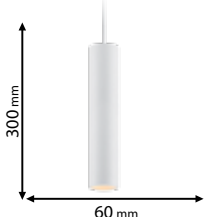

93TL292L10WW/WH
warm WHITE
2700K
93TL292L10W/WH
neutral WHITE
4000K

Type: Two lines track light - hanging
Power: 10W
Lumens: 800lm
Efficiency: 80lm/W
Body colour: White
Material: Aluminum