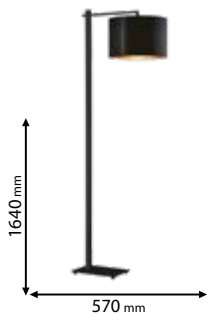

Type: Floor lamp
Body colour: Black
Material: Metal + Fabric
Max.: 40W

Lamps Not Included

1xE27

955MURANO1F/FL