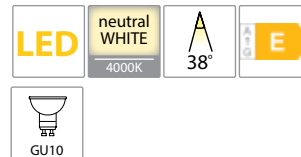

99LED832HEW

Type: LED lamp SMD
Power: 9W
Lumens: 1000lm
Efficiency: 110lm/W
Lamp holder: GU10