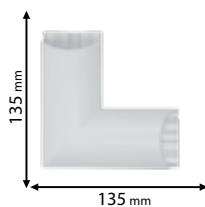

CONNECTORS FOR
9MOD18W & 9MOD36W

9MODL

Type: Connector 90° L-type for
9MOD18W & 9MOD36W
Material: PC