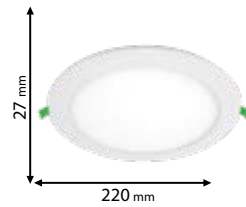

Type: LED panel*
Power: 16W
Lumens: 1300lm
Efficiency: 81lm/W
Body colour: White
Cut size: 200-210 mm
Material: Polycarbonate