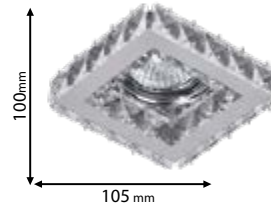

Lamps Not Included

925773R/CL

Type: Round down light
 Body colour: Satin nickel
 Height: 50 mm
 Cut size: 60mm
 Material: Stainless steel + Crystal
 Max.: 50W

Lamps Not Included

925773S/CL

Type: Square down light
 Body colour: Satin nickel
 Height: 50 mm
 Cut size: 60mm
 Material: Stainless steel + Crystal
 Max.: 50W