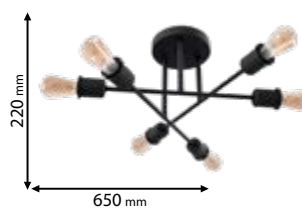

Lamps
Not Included

955SALLY6/BL

Type: Chandelier
Body colour: Black
Material: Metal
Max.: 6x25W