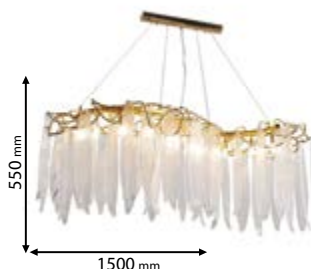

~230V

RoHS

CE

Click on the image
& view the price

Lamps
Not Included

955ANTONIO12

Type: Chandelier
Body colour: Gold
Material: Aluminum
+Crystals
Max.: 12x11W

Lamps
Not Included