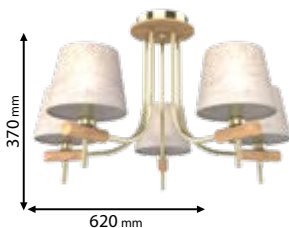

955JONAS5

Type: Ceiling lamp
Body colour: Gold & Beige
Material: Iron + Fabric + Wood
Max.: 5x40W

Lamps
Not Included