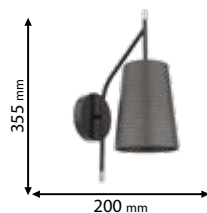

Type: Wall lamp
Body colour: Black
Material: Iron + Fabric
Max.: 40W

Lamps
Not Included

1xE14

955THERA1T/BL