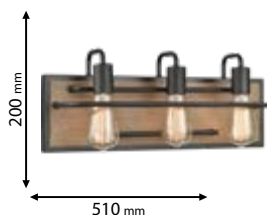

Click on the image & view the price

Lamps
Not Included

955SILVIA4W/BL

Type: Wall lamp
Body colour: Matt black & Wood
Material: Metal + Wood
Max.: 4x40W

Lamps
Not Included

955SILVIA3W/BL

Type: Wall lamp
Body colour: Matt black & Wood
Material: Metal + Wood
Max.: 3x40W