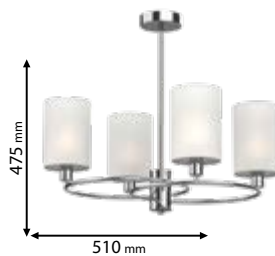

955LUKAS4

Type: Ceiling lamp
Body colour: Chrome & White
Material: Iron + Fabric
Max.: 4x40W

Lamps
Not Included

955LUKAS1W