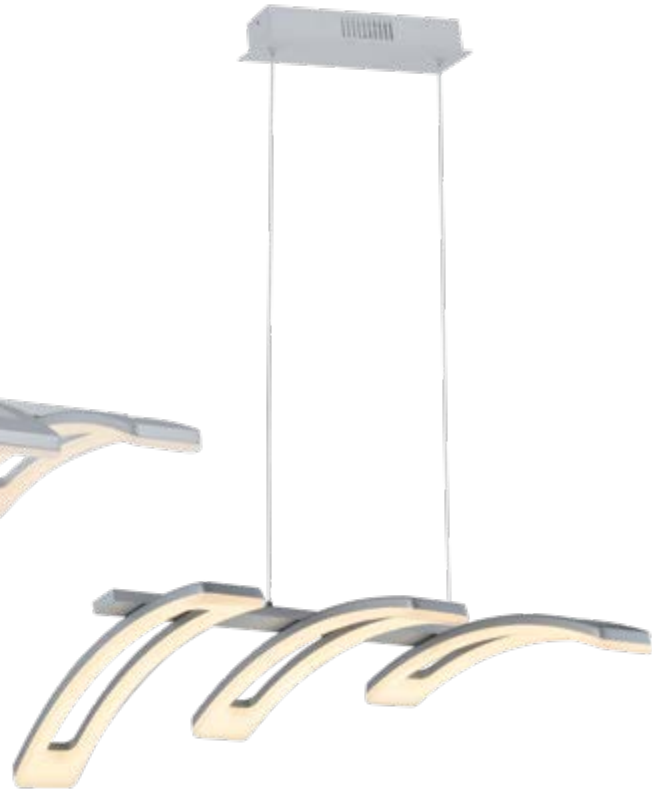

955MARCELLA3R

Click on the image
& view the price

5 YEARS TOTAL WARRANTY
+ 3 standard
2 extended

IP40

~230V

SMD
2835

>15000

Ra≥80

EMC