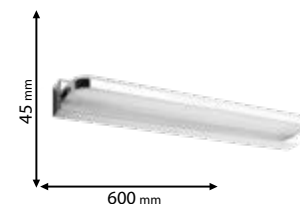

Type: LED bathroom light
Power: 12W
Lumens: 780lm
Body colour: Chrome
Mounting: Surface on the wall
Material: Stainless Steel + Aluminum + Acrylic

5 YEARS TOTAL WARRANTY
+ 3 standard
+ 2 extended

IP44

~230V

Ra≥80

EMC

RoHS COMPLAINT

CE

Scan QR code for 3D models,
IES files & price.