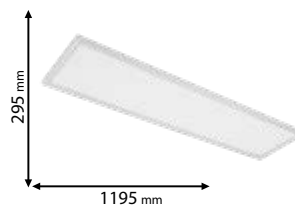

92PANEL021WIP54

Type: LED panel*
Power: 48W
Lumens: 4800lm
Efficiency: 100lm/W
Body colour: White
Material: Aluminum
Height: 30 mm