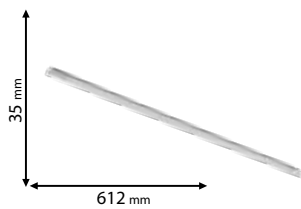

LIGHTING FIXTURE WITH LED TUBES, SURFACE MOUNTING

910109LW

Type: LED fixture with LED tube
T8 Stellar
Power: 9W
Lumens: 630lm
Efficiency: 70lm/W
Body colour: White
Mounting: Surface
Material: Aluminum + PC

910109LCW