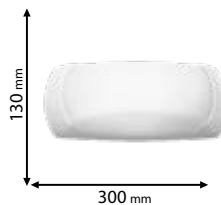

95FRANCYOP/WH

Type: Wall & ceiling lamp
Body colour: White
Material: Resin
Max.: 40W

UV resistant