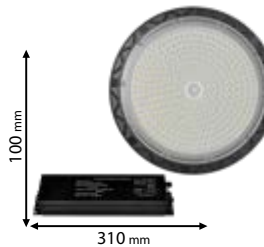

Type: LED high bay
Power: 200W
Lumens: 22000lm
Efficiency: 110lm/W
Emergency time: max 1.5h
Surge Protection: 6kV
Body colour: Black
Material: Aluminum + PC
Appr. mounting height: 7 m