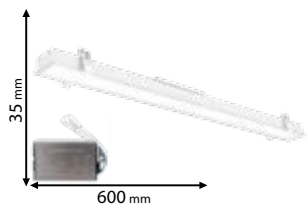

99PFM602440/WHE

Type: LED profile
Power: 24W
Lumens: 2400lm
Efficiency: 100lm/W
Emergency time: ≥3h
Body colour: White
Mounting: Recessed
Material: Aluminum + PC