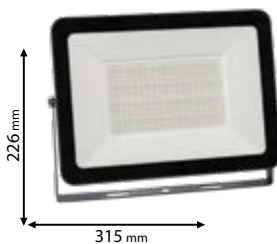

98VEGA150SLIM

Type: LED Floodlight
Power: 150W
Lumens: 13500lm
Efficiency: 90lm/W
Body colour: Black
Material: Plastic+Aluminum
LED driver: Mounted in the body

LED **cold WHITE** 5500K **110°** **F**