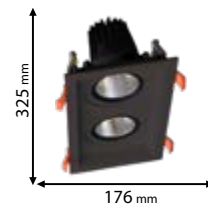

Type: Square down light movable*
Power: 2x30W
Lumens: 4200lm
Efficiency: 70lm/W
Body colour: Black
Height: 138mm
Cut size: 310x160mm
Material: Aluminum

Scan QR code for 3D models, IES files & price.