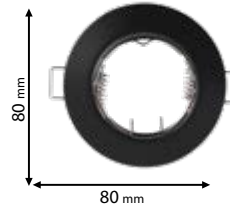

Type: Fixed round downlight
Body colour: Black
Material: Powder coated steel
Height: 28 mm
Cut size: 55 mm
Max.: 8W

Lamps Not Included 1xGU10

9250R/SN