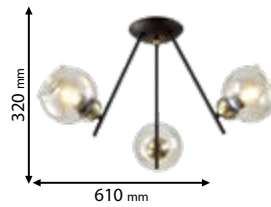

Type: Ceiling lamp
Body colour: Matt black & Bronze
Glass colour: Cognac
Material: Metal + Glass
Max.: 3x60W

Lamps Not Included 1xE27

955RICK1W