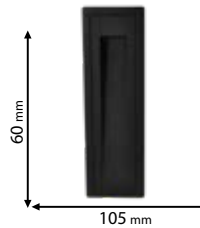

Type: Recessed step light
Power: 5W
Lumens: 70lm
Body colour: Black
Height: 55 mm
Material: Aluminum