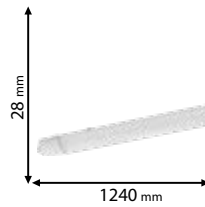

Type: Tri-proof LED Fixture
Power: 36W
Lumens: 2880lm
Efficiency: 80lm/W
Body Colour: White
Material: PC + ABS
Mounting: Surface