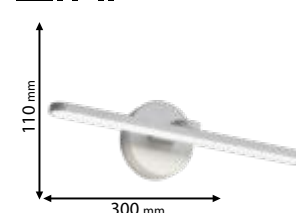

Type: LED picture light
Power: 9.4W
Lumens: 610lm
Efficiency: 65lm/W
Body colour: White
Material: Iron + Aluminum + Acrylic

5 YEARS TOTAL WARRANTY
+ 3 standard
2 extended

IP40
~230V
Ra≥80
EMC
CE

Scan QR code for 3D models, IES files & price.