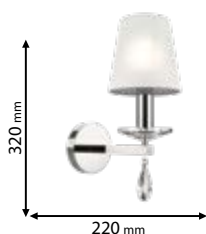

955BARBARA1W

Type: Wall lamp
Body colour: Chrome & White
Material: Iron + Fabric + Crystal
Max.: 40W

Lamps
Not Included

1xE14