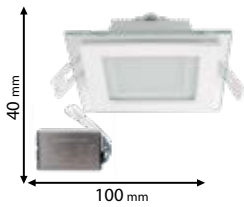

5 YEAR TOTAL WARRANTY
3 standard+2 extended

99LED643E
warm WHITE
2700K

99LED642E
neutral WHITE
4000K

Type: Square LED panel
Power: 6W
Lumens: 480lm
Efficiency: 80lm/W
Emergency time: ≥3h
Body colour: White
Cut size: 77 mm
Material: Aluminum + Glass