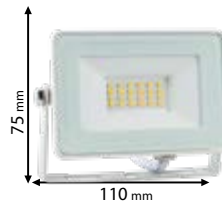

Type: LED Floodlight
Power: 20W
Lumens: 1800lm
Efficiency: 90lm/W
Body colour: White
Material: Plastic+Aluminum
LED driver: Mounted in the body

warm WHITE 3000K **98VEGA30WW/WH**

neutral WHITE 4000K **98VEGA30SLIM/WH**