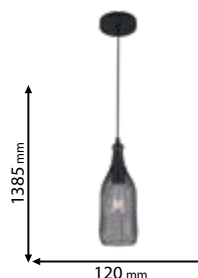

Click on the image
& view the price

Lamps
Not Included

955KEN3

Type: Pendant lamp
Body colour: Matt black
Material: Metal
Max.: 3x40W

Lamps
Not Included

955KEN1

Type: Pendant lamp
Body colour: Matt black
Material: Metal
Max.: 40W