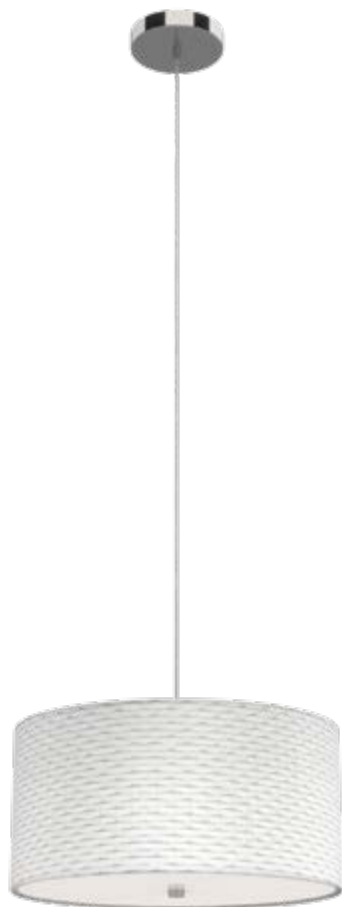

Recommended bulb

E14
page 732

955INES5