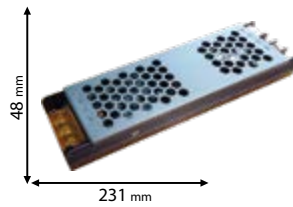

99SETDC12024IP20SD

Type: 24V DC Dimmable Driver Slim Series
Power: 120W
Input Voltage: 176-264V AC/ 50-60Hz
Output Voltage: 24V DC
Output Current: 5A
Height: 30mm
* 0-10V signal Dimming & AC Thyristor Dimming

99SETDC20024IP20SD