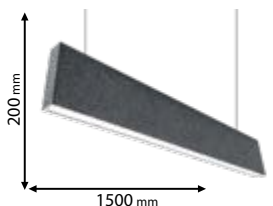

Type: Acoustic LED profile
Power: 50W
Lumens: 4000lm
Efficiency: 80lm/W
Body colour: Black | White | Grey
Width: 55 mm
Driver: 42V SELV
Light Source: Samsung
Mounting: Hanging
Material: Aluminum + PC

INSTALLATION ACCESSORIES
FOR LED PROFILES

99ACC51