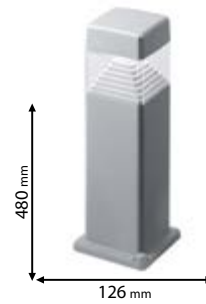

95ESTER500/GR

Type: LED path light
Lamp holder: GX53
Power: 10W
Lumens: 1200lm
Efficiency: 120lm/W
Body colour: Grey
Material: Resin+ PMMA

UV resistant