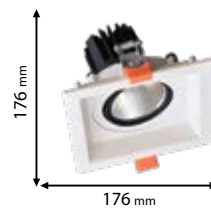

Type: Square down light movable*
Power: 30W
Lumens: 2100lm
Efficiency: 70lm/W
Body colour: White
Cut size: 160x160mm
Height: 138 mm
Material: Aluminum

92DL81F3030/WH

92DL81F3040/WH