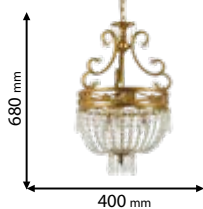

955FREDERICK3

Type: Chandelier
Body colour: Brass
Material: Full brass +
Crystals
Max.: 3x40W

Lamps
Not Included

6xE14