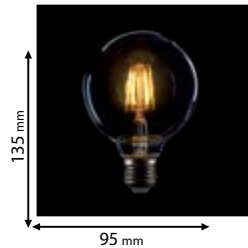

99LED770D

Type: LED filament vintage lamp G95
Power: 8W
Lumens: 580lm
Lamp holder: E27
Material: Golden glass

LED warm WHITE 2800-3200K 360° F DIMMABLE E27