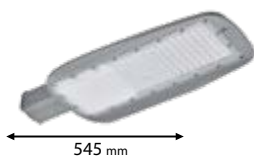

545 mm

Note: For individual inquiries and accurate calculations, ELMARK offers to its customers free project preparation.