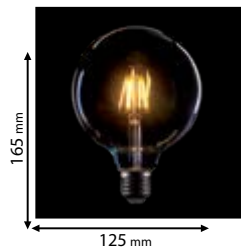

99LED771D

Type: LED filament vintage lamp G125
Power: 8W
Lumens: 580lm
Lamp holder: E27
Material: Golden glass

3 YEARS TOTAL WARRANTY
+ 3 standard
0 extended

IP20

~230V

>15000

25000h

RoHS COMPLIANT

EMC

CE

Scan QR code for 3D models, IES files & price.