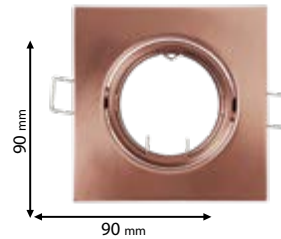

Type: Movable square downlight
Body colour: Rose Gold
Material: Powder coated steel
Height: 28 mm
Cut size: 67 mm
Max.: 8W

3 YEARS TOTAL WARRANTY
+ 3 standard
0 extended

IP20

~230V

RoHS COMPLIANT

CE

Scan QR code for 3D models, IES files & price.

Download

from www.elmarkholding.eu or for mobile from

or