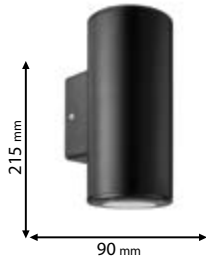

96GRF325/BL

Type: Facade lighting
Body colour: Black
Light direction: up & down
Material: UV resistant ABS + PC
Max.: 40W

UV resistant

Lamps Not Included 2xGU10