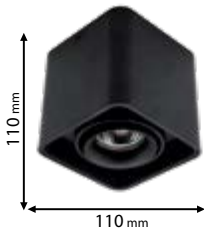

Type: Square down light
Body colour: Black
Material: Aluminum
Mounting: Surface
Max.: 8W

Lamps Not Included  1xGU10

92DL044S1/BLWH

Type: Square down light
Body colour: White & Black
Material: Aluminum
Mounting: Surface
Max.: 8W