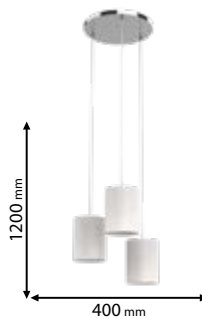

Lamps
Not Included

5xE14

955INES5

Type: Pendant lamp
Body colour: White & Chrome
Material: Iron + Fabric + Acrylic
Max.: 5x40W

Lamps
Not Included

3xE14

955INES3

Type: Pendant lamp
Body colour: White & Chrome
Material: Iron + Fabric + Acrylic
Max.: 3x40W