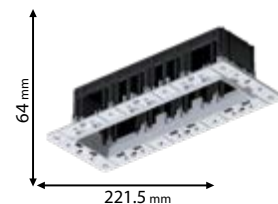

92MOD4RR

Type: Rimless console for
4 Grill COB Module
Colour: White
Material: PC
Mounting: Recessed
Height: 55,5mm
Cut size: 198x63mm