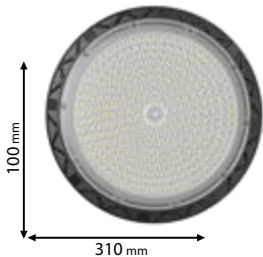

98LONDON150/W

Type: LED high bay*
Power: 150W
Lumens: 16500lm
Efficiency: 110lm/W
Surge Protection: 6kV
Body colour: Black
Material: Aluminum + PC
Approximate mount. height: 5 m

LED cold WHITE 5500K 90x120° **E**