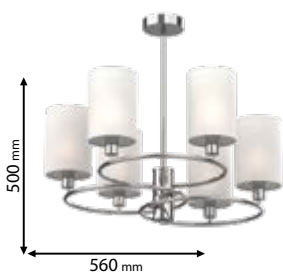

ELMARK
The Brand of Electricity

955LUKAS4

955LUKAS6

955LUKAS1W

Click on the image
& view the price

Lamps
Not Included

955LUKAS6

Type: Ceiling lamp
Body colour: Chrome & White
Material: Iron + Fabric
Max.: 6x40W