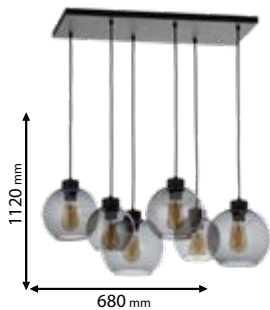

955ALTHEA6

DECOR | ALTHEA

5 YEARS TOTAL WARRANTY
+ 3 standard
+ 2 extended

Click on the image
& view the price

Lamps
Not Included

955ALTHEA6

Type: Pendant lamp
Body colour: Black
Material: Metal + Glass
Max.: 6x40W