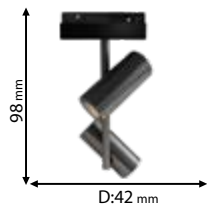

Type: Magnet foldable LED fixture
Power: 2x8W
Lumens: 960lm
Efficiency: 60lm/W
Body colour: Black
Material: Metal

3 YEARS TOTAL WARRANTY
+ 3 standard
0 extended