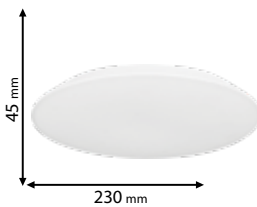

Scan QR code for 3D models,
IES files & price.

300

95EL229112W/WH

Type: LED ceiling lamp
Power: 12W
Lumens: 840lm
Efficiency: 70lm/W
Body colour: White
Material: PP

95EL229118W/WH

Type: LED ceiling lamp
Power: 18W
Lumens: 1260lm
Efficiency: 70lm/W
Body colour: White
Material: PP