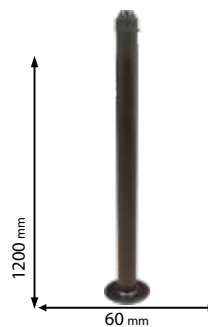

Type: Metal pole
 Colour: Black
 Diameter 60mm
 Base: ø145 mm

Scan QR code for 3D models, IES files & price.

Download ELMARK BUSINESS APP

from www.elmarkholding.eu or for mobile from

or

961527

BELT LIGHT, IP44