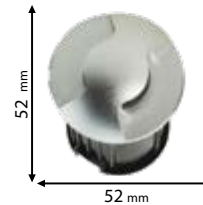

warm WHITE 3000K 96GRF4T2/3220WW

neutral WHITE 4000K 96GRF4T2/3220

Type: Ground recessed fixture with two light beams
Rated voltage: 220V
Power: 3W
Lumens: 200lm
Efficiency: 67lm/W
Body colour: Grey
Height: 90 mm
Material: Stainless steel + Aluminum