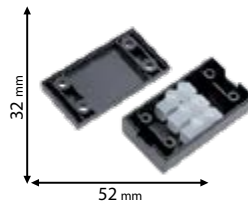

Type: Waterproof terminal box
Voltage: 450V
Rated current: 6A
Material: PC
Wiring Capacity: 0.5-4.0mm²

IP68

31072