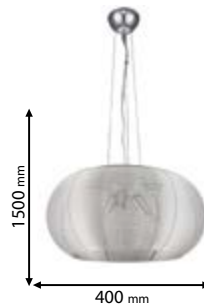

Lamps
Not Included

955KERRY3WL/AL

Type: Ceiling lamp
Body colour: Aluminum
Material: Aluminum
Max.: 3x40W

Lamps
Not Included

955KERRY3P/AL

Type: Pendant lamp
Body colour: Aluminum
Material: Aluminum
Max.: 3x40W