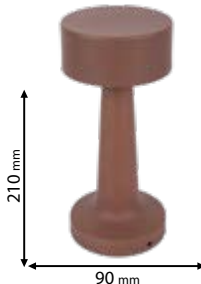

Type: Table lamp
Power: 3W
Lumens: 150lm
Body colour: Brown bronze
Material: Metal
Working hours: 10-15h
* Type "C" USB cable 1m, without Adapter | 1800mAh rechargeable lithium battery 18650