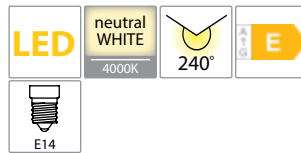

Scan QR code for 3D models,
IES files & price.

99LED913HE
99LED912HE
99LED925HE

Click on the image
& view the price

HIGH EFFICIENCY LED GLOBE BULBS

99LED913HE

Type: LED lamp GLOBE P45
high efficiency
Power: 7W
Lumens: 840lm
Efficiency: 120lm/W
Lamp holder: E14