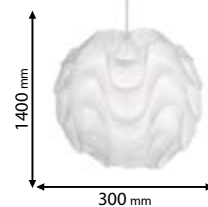

1xE27

955TWEED1

Type: Pendant lamp
Body colour: White
Material: Plastic
Max.: 40W

Lamps
Not Included

1xE27

955LUNA1

Type: Pendant lamp
Body colour: White
Material: Plastic
Max.: 40W

Scan QR code for 3D models,
IES files & price.