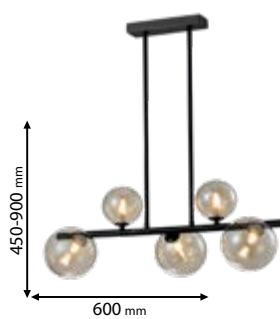

Lamps Not Included

955OLENA5V/BL

Type: Chandelier
Body colour: Black
Glass colour: Smoke Gray
Material: Iron + Glass
Max.: 5x11W

Lamps Not Included

955OLENASH/BL

Type: Chandelier
Body colour: Black
Glass colour: Smoke Gray
Material: Iron + Glass
Max.: 5x11W