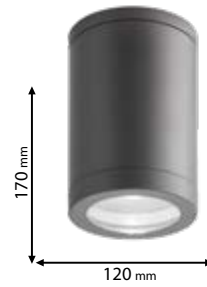

96DL305/GR

Type: Ceiling lamp
Body colour: Grey
Material: UV resistant ABS + PC
Max.: 40W
Max. beam angle: 90°

UV resistant

Lamps Not Included 1xE27