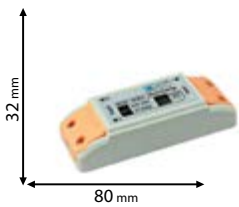

DRIVERS FOR LED BULBS 12V DC

99DRIVER12

Type: Driver for LED bulb
12V DC
Power: 12W
Current: 1A
Input voltage: 230V AC
Output voltage: 12V DC
Height: 22 mm