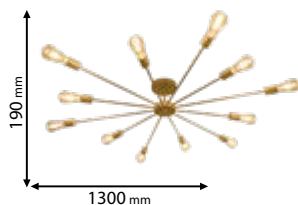

5 YEARS TOTAL WARRANTY
+ 3 standard
2 extended

IP20

~230V

RoHS

CE

Lamps Not Included  12xE27

955ROXIE12/GD

Type: Chandelier
Body colour: Gold
Material: Metal
Max.: 12x40W