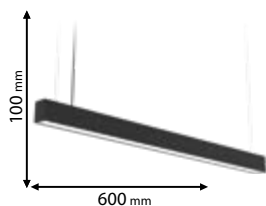

Type: LED profile
Power: 24W
Lumens: 2400lm
Efficiency: 100lm/W
Body colour: Black
Mounting: Surface/Hanging
Material: Aluminum + PC

warm WHITE 3000K **99POM1505030/BL**

neutral WHITE 4000K **99POM1505040/BL**