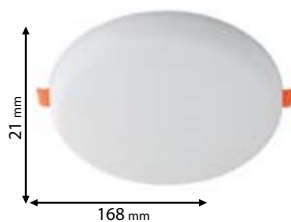

95ELLISLEDR18/W

Type: LED ceiling lamp
Power: 18W
Lumens: 1520lm
Body colour: White
Cut size: 55-90mm
Mounting: Recessed
Material: Aluminum + PP

LED neutral WHITE 4000K 120° G-RA F

95ELLISLEDR24/W

Type: LED ceiling lamp
Power: 24W
Lumens: 2280lm
Body colour: White
Cut size: 55-135mm
Mounting: Recessed
Material: Aluminum + PP