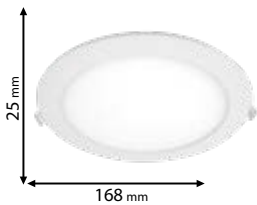

5 YEARS TOTAL WARRANTY
+ 3 standard
2 extended

IP40

~230V

SMD 2835

>20000

30000h

Ra≥80

LED warm WHITE 2700-3000K 160° F

LED neutral WHITE 4000-4300K 160° F

LED cold WHITE 6000-6400K 160° G

99LED963WW

Type: Round LED panel
Power: 24W
Lumens: 2040lm
Efficiency: 85lm/W
Body colour: White
Cut size: 168 mm
Material: Polycarbonate

99LED963

Type: Round LED panel
Power: 24W
Lumens: 2040lm
Efficiency: 85lm/W
Body colour: White
Cut size: 168 mm
Material: Polycarbonate

99LED963CW

Type: Round LED panel
Power: 24W
Lumens: 2040lm
Efficiency: 85lm/W
Body colour: White
Cut size: 168 mm
Material: Polycarbonate