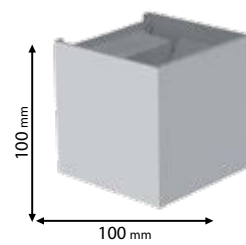

969LED100S/GR

Type: LED wall lamp
Power: 2x5W
Lumens: 900lm
Efficiency: 90lm/W
Body colour: Grey
Material: Aluminum + Glass

969LED100S/WH