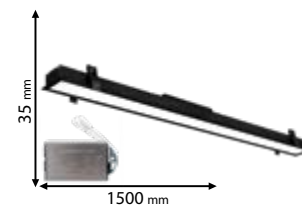

99PFM1505040/BLE

Type: LED profile
Power: 50W
Lumens: 5000lm
Efficiency: 100lm/W
Emergency time: ≥2h
Body colour: Black
Mounting: Recessed
Material: Aluminum + PC