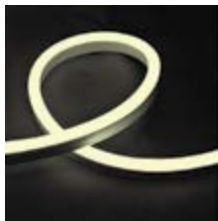

Type: LED neon flex
Power: 4.8 W/m
Luminous efficiency: 160lm/m
Width: 8mm
Height: 16mm
Mark cut 1m.

150°

F

neutral
WHITE
4000K

99LED940W