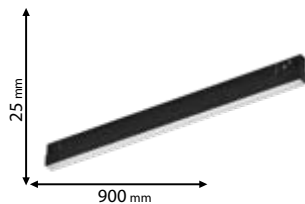

Type: Magnet LED Light
Power: 20W
Lumens: 1160lm
Efficiency: 58lm/W
Body colour: Black
Material: Meta

93M20FL3030/BL

93M20FL3040/BL

Type: Magnet LED Light
Power: 30W
Lumens: 1530lm
Efficiency: 51lm/W
Body colour: Black
Material: Metal