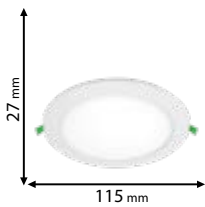

99LED607IP65

Type: LED panel*
Power: 7W
Lumens: 660lm
Efficiency: 94lm/W
Body colour: White
Cut size: 100-110 mm
Material: Polycarbonate

LED cold WHITE 6500K 120° DALI F