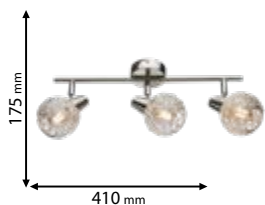

Type: Ceiling spot lamp
Body colour: Satin nickel &
Aluminum
Material: Metal
Max.: 3x40W