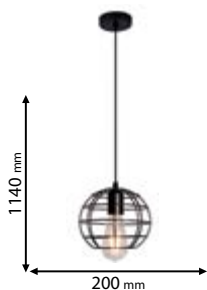

955TARA1/BL

Type: Pendant lamp
Body colour: Black
Material: Metal
Max.: 40W

Lamps Not Included