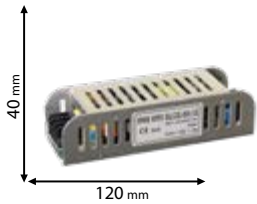

99SETDC60IP20S

Type: 12V DC Driver Slim Series
Power: 60W
Input Voltage: 176-264V AC/
50-60Hz
Output voltage: 12V DC
Output Current: 5A
Height: 30 mm

12V DC