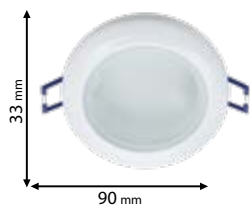

WATERPROOF BATHROOM DOWN LIGHTS, IP44

3 YEARS TOTAL WARRANTY
+ 3 standard
0 extended

Lamps Not Included 1xGU5.3

92627/W

Type: Bathroom downlight
Body colour: White
Material: Steel + Glass
Cut size: 60mm
Max.: 50W

Lamps Not Included 1xGU5.3

92627/SN