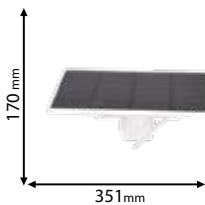

Solar Panel