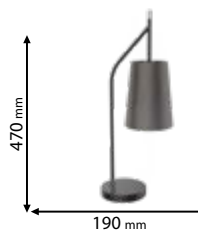

Lamps Not Included  1xE14

955THERA1T/WH

Type: Table lamp
Body colour: White
Material: Iron + Fabric
Max.: 40W

Lamps Not Included  1xE14

955THERA1T/BL

Type: Table lamp
Body colour: Black
Material: Iron + Fabric
Max.: 40W