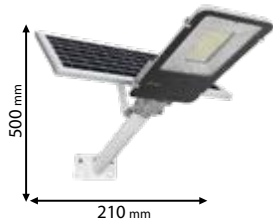

98SOL112

Type: Solar street light with remote control
Power: 300W
Lumens: 2700lm
Solar panel: 6V/45W Monocrystalline
Battery: 40Ah/3.2V LiFePo4 32650
Body colour: Grey
Material: Aluminum
Functions: Time sharing brightness, Automatic light control, Cable free installation

2 YEARS TOTAL WARRANTY
+ 2 standard
0 extended

IP65

SMD 5730

RoHS COMPLIANT

CE

Scan QR code for 3D models, IES files & price.