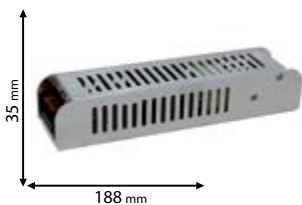

Type: 48V constant voltage driver for magnet track light
Power: 150W
Voltage Uin/Uout: 176-240V AC/48V DC
Height: 45 mm

48V DC