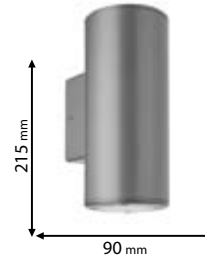

96GRF325/GR

Type: Facade lighting
Body colour: Grey
Light direction: up & down
Material: UV resistant ABS + PC
Max.: 40W

UV resistant

Lamps Not Included 1xGU10

96GRF324/BL