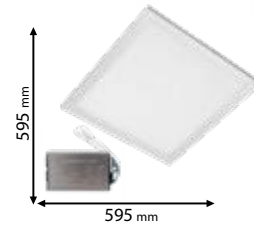

LED PANELS ELMARK IP54 WITH EMERGENCY DRIVER 3-50W

5 YEAR TOTAL WARRANTY
4 standard+1 extended

92PANEL013WIP54E

Type: LED panel
Power: 36W
Lumens: 3600lm
Efficiency: 100lm/W
Emergency time: ≥2h
Body colour: White
Material: Aluminum
Height: 11 mm

IP54

92PANEL021WIP54E

Type: LED panel
Power: 48W
Lumens: 4800lm
Efficiency: 100lm/W
Emergency time: ≥2h
Body colour: White
Material: Aluminum
Height: 30 mm

IP54

92PANEL032WIP54E

92PANEL032CWIP54E

Type: LED panel
Power: 40W
Lumens: 4800lm
Efficiency: 120lm/W
Emergency time: ≥2h
Body colour: White
Material: Aluminum
Height: 30 mm

IP54

92PANEL028W54E

92PANEL028CW54E

Type: High efficiency LED panel
Power: 48W
Lumens: 5280lm
Efficiency: 110lm/W
Emergency time: ≥2h
Body colour: White
Material: Iron + PS
Height: 30 mm

IP54

92PANEL029W54E

92PANEL029CW54E

Type: High efficiency LED panel
Power: 48W
Lumens: 5280lm
Efficiency: 110lm/W
Emergency time: ≥2h
Body colour: White
Material: Iron + PS
Height: 30 mm

IP54

~230V

Ra≥80

Scan QR code for 3D models,
IES files & price.