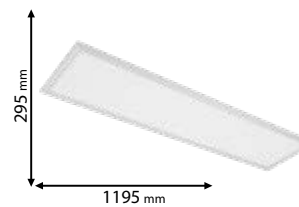

Type: LED panel*
Power: 48W
Lumens: 5280lm
Efficiency: 110lm/W
Body colour: White
Material: Iron + PS
Height: 30 mm

*Dimmable with:
DALI driver cat.No: 99DALI60150042
0-10V driver cat.No: 99SETDC50D010