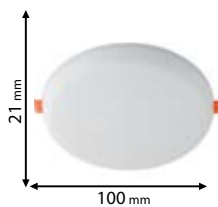

95ELLISLEDR9/W

Type: LED ceiling lamp
Power: 9W
Lumens: 760lm
Body colour: White
Cut size: 55-70mm
Mounting: Recessed
Material: Aluminum + PP

LED neutral WHITE 4000K 120° G-RA F