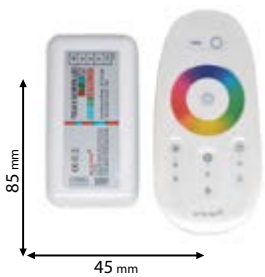

Scan QR code for 3D models, IES files & price.

99RGB4W

99RGBWAMPLIFIER3

Click on the image
& view the price

RGB + WHITE CONTROLLERS

99RGB4W

Type: RGB+White controller
4x72/144W
Current: 6A (each channel)
Voltage: 12-24V
Height: 23 mm