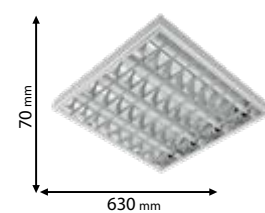

neutral WHITE 9LOM460LED
4000K
cold WHITE 9LOM460LEDCW
6400K

Type: Square LED fixture with LED tubes T8 Stellar*
Power: 4x9W
Lumens: 2340lm
Efficiency: 65lm/W
Body colour: White
Mounting: Surface
Material: Steel + Aluminum