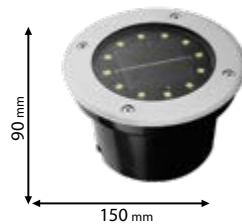

Type: Solar recessed ground light
Power: 3W
Lumens: 50lm
Solar panel: 6V/0.6W Polycrystalline
Battery: 2Ah, 3.7V LiFePO4 18650
Working time: 8-12h
Charging time: 4-5h
Body colour: Grey
Material: Stainless steel