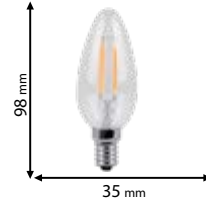

Type: LED filament lamp C35
Power: 5W
Lumens: 550lm
Lamp holder: E14
Body colour: Transparent

LED 360° E warm WHITE 2700K
DIMMABLE
E14

99LED886WW

Type: LED filament lamp FLAME
Power: 5W
Lumens: 450lm
Lamp holder: E14
Body colour: Transparent