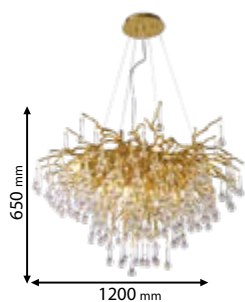

Recommended bulb

G9

page 764

ELMARK
The Brand of Electricity

5 YEARS TOTAL WARRANTY
+ 3 standard
+ 2 extended

Click on the image
& view the price

IP20

~230V

RoHS

CE

Lamps
Not Included

10xG9

955CARLOS10

Type: Chandelier
Body colour: Gold
Material: Aluminum +
Crystals
Max.: 10x11W

Lamps
Not Included

13xG9

955ANDREW13

Type: Chandelier
Body colour: Gold
Material: Aluminum +
Crystals
Max.: 13x11W

Scan QR code for 3D models,
IES files & price.

Download

from www.elmarkholding.eu or for mobile from

or