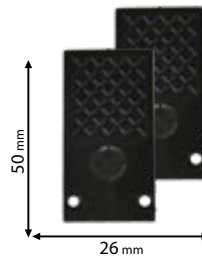

Type: End caps for magnetic track rails - 2pcs SET
Body colour: Black
Material: Aluminum