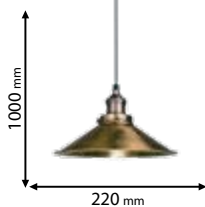

Recommended bulb

E27

page 727

ELMARK

The Brand of Electricity

DECOR | DAMON

5 YEARS TOTAL WARRANTY
+ 3 standard
+ 2 extended

Click on the image
& view the price

IP20

~230V

RoHS

CE

Lamps
Not Included

955DAMON1P/AB

Type: Pendant lamp
Body colour: Antique brass
Material: Metal
Max.: 40W

Lamps
Not Included

955DAMON1W

Type: Wall lamp
Body colour: Black
Material: Metal
Max.: 40W

Scan QR code for 3D models,
IES files & price.

Download from www.elmarkholding.eu or for mobile from

or