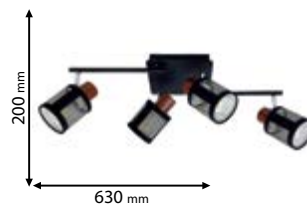

955DELIA4/BL

Type: Ceiling lamp
Body colour: Black & Red
amber
Material: Iron + PVC + cotton
cloth
Max.: 4x40W

Scan QR code for 3D models,
IES files & price.

Download from www.elmarkholding.eu or for mobile from