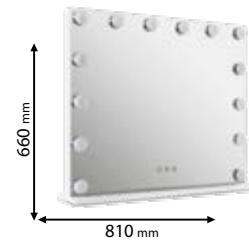

99MIRRORS4

Type: LED mirror light
Power: 30W
Lumens: 1650lm
Mounting: Surface, on the wall
Material: Glass
Features & Functions: Touch switch, Dimmable, Memory, Demisting, Plug-in

Scan QR code for 3D models, IES files & price.