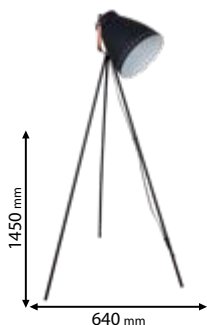

Type: Floor lamp
Body colour: Sand black
Material: Metal
Max.: 40W

Lamps
Not Included

955MAX1T