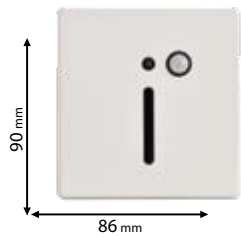

92EL1480340/BL

Type: Recessed LED ambient light
Power: 3W
Lumens: 6lm
Efficiency: 2lm/W
Body colour: White
Material: Aluminum
Mounting: Recessed
Cut size: 80x80 mm
Depth: 35 mm