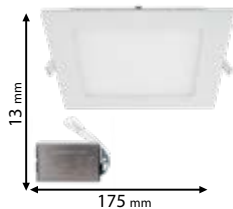

5 YEAR TOTAL WARRANTY
3 standard+2 extended

99LED967WWE

Type: Square LED panel
Power: 12W
Lumens: 890lm
Efficiency: 74lm/W
Emergency time: ≥3h
Body colour: White
Cut size: 155x155 mm
Material: Aluminum

IP40