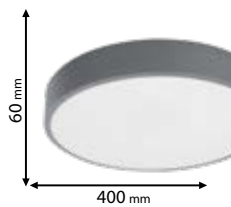

Scan QR code for 3D models,
IES files & price.