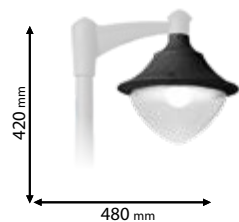

Type: Park Light VIVI400
Power: 50W
Lumens: 6550lm
Efficiency: 131lm/W
Body Colour: Black
Material: Resin + Clear + PMMA
Diffuser

UV resistant