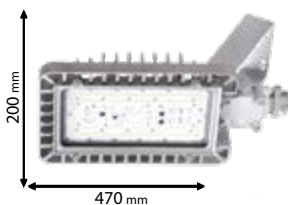

720101

Type: Explosion Proof LED Wall Lamp
Application: Zone 1, 2, 21, 22
Power: 70W
Lumens: 6500lm
Efficiency: 93lm/W
LED Chip: SAMSUNG
CRI≥85
Lamp Class: I
Temperature operating range: from -40°C to + 45°C
Material: Aluminum & PC
IP Code: 67
II 2G Ex Db mb IIB +H2 T6 Gb
II 2D Ex tb mb IIIC T85°C IP67 Db