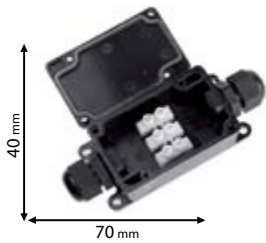

TERMINAL BOXES

IP65

31070

Type: Waterproof terminal box
Voltage: 450V
Rated current: 10A
Terminal Blocks: 3p screw type
Metal Part: Plated Brass/Steel Spring
Material: Polypropylene 94-V2 grade
Wiring Capacity: 0.5-2.5mm²

IP44

31071