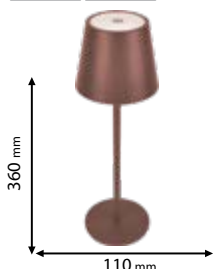

Type: Rechargeable Table Lamp
Power: 3W
Lumens: 200lm
Body colour: Cooper
Material: Metal
Functions: Touch switch, 3-step color temperature, step-less dimming with memory

* Battery: 1800mAh | USB cable 1.5m | without Adapter