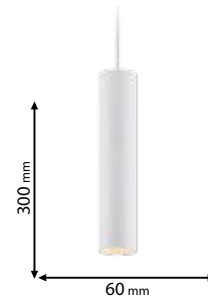

Type: Four lines track light -
hanging
Body colour: White
Material: Aluminum
Max.: 8W

5 YEARS TOTAL
WARRANTY
+ 3 standard
2 extended

IP40

12V

RoHS
COMPLIANT

CE

Scan QR code for 3D models,
IES files & price.

Download ELMARK
BUSINESS APP

from www.elmarkholding.eu or for mobile from

Google Play

or App Store