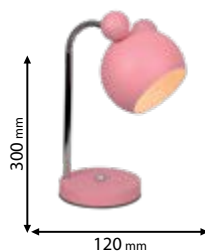

Lamps
Not Included

955MICKEY1W/P

Type: Wall lamp
Body colour: Pink
Material: Metal
Max.: 40W

Lamps
Not Included

955MICKEY1T/P

Type: Table lamp
Body colour: Pink
Material: Metal
Max.: 40W

5 YEARS TOTAL WARRANTY
+ 3 standard
+ 2 extended