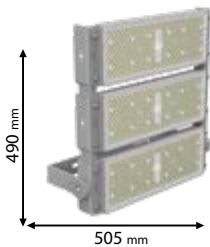

STADIUM FLOODLIGHTS MARS SERIES, IP65

98MARS60090CW

Type: LED Floodlight
Power: 600W
Lumens: 84000lm
Efficiency: 140lm/W
Surge Protection: 6kV
Driver: Phillips
Body colour: Grey
Material: Aluminum + PC

98MARS60030CW

Type: LED Floodlight
Power: 600W
Lumens: 84000lm
Efficiency: 140lm/W
Surge Protection: 6kV
Driver: Phillips
Body colour: Grey
Material: Aluminum + PC

98MARS60060CW

Type: LED Floodlight
Power: 600W
Lumens: 84000lm
Efficiency: 140lm/W
Surge Protection: 6kV
Driver: Phillips
Body colour: Grey
Material: Aluminum + PC

5 YEARS TOTAL WARRANTY
+ 5 standard
0 extended

IP65

AC85-265V

SMD
3030

EMC

CE