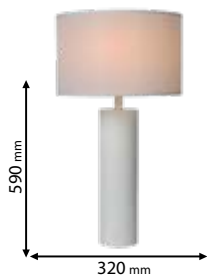

Recommended bulb

E27

page 743

ELMARK

The Brand of Electricity

DECOR | TABLE AND FLOOR LAMPS

5 YEARS TOTAL WARRANTY
+ 3 standard
+ 2 extended

Click on the image
& view the price

IP20

~230V

RoHS

CE

Lamps
Not Included

955ANITA1T

Type: Table lamp
Body colour: White
Material: Metal + Fabric
Max.: 40W

Lamps
Not Included

955CAREN1T

Type: Table lamp
Body colour: Black
Material: Metal + Fabric
Max.: 40W

Scan QR code for 3D models,
IES files & price.

Download from www.elmarkholding.eu or for mobile from

or