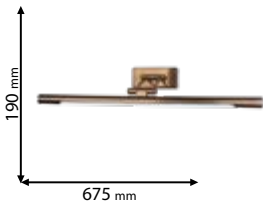

Type: LED Picture Light
Power: 12W
Lumens: 960lm
Efficiency: 80lm/W
Body colour: Antique brass
Material: Metal

LED neutral WHITE 4000K 30° **F**