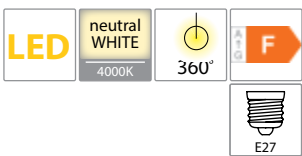

Click on the image
& view the price

LAMPS | LED HIGH POWER

HIGH POWER LED LAMPS

Type: High power LED lamp
Power: 40W
Lumens: 3600lm
Efficiency: 90lm/W
Lamp holder: E27
Material: Thermal conductive plastic and aluminum + PC milky white cover

Type: High power LED lamp
Power: 40W
Lumens: 3600lm
Efficiency: 90lm/W
Lamp holder: E27
Material: Thermal conductive plastic and aluminum + PC milky white cover

Type: High power LED lamp
Power: 60W
Lumens: 5400lm
Efficiency: 90lm/W
Lamp holder: E27
Material: Thermal conductive plastic and aluminum + PC milky white cover

Type: High power LED lamp
Power: 60W
Lumens: 5400lm
Efficiency: 90lm/W
Lamp holder: E27
Material: Thermal conductive plastic and aluminum + PC milky white cover

3 YEARS TOTAL WARRANTY
+ 3 standard
0 extended

IP20

~230V

>25000

30000h

RoHS COMPLIANT

EMC

CE

Scan QR code for 3D models, IES files & price.