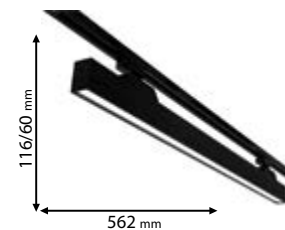

93T304L24CCT/BL

Type: Four lines track light
Power: 24W
Lumens: 2400lm
Efficiency: 100lm/W
Rail connectors: 2pc
Body colour: Black
Material: Aluminum

*CCT Colour Temperature adjustable