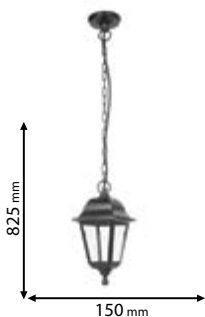

GARDEN LANTERNS, IP44

Lamps Not Included

96514P/BL

Type: Hanging lantern
Body colour: Black
Material: UV resistant PP + Glass
Max.: 40W

UV resistant

Lamps Not Included

96514WU/BL