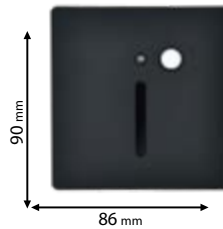

SENSOR:

Type: PIR/Light | Detection distance: max. 2m | Ambient Light: < 10LUX | Time-Delay: 30s

3 YEARS TOTAL WARRANTY
+ 3 standard
0 extended

IP20

AC85-265V

Ra>80

Scan QR code for 3D models,
IES files & price.