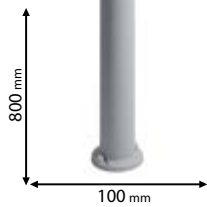

95CARLO400/GR

Type: LED path light
Lamp holder: GU10
Power: 6W
Lumens: 600lm
Efficiency: 100lm/W
Body colour: Grey
Material: Resin+ PMMA

UV resistant