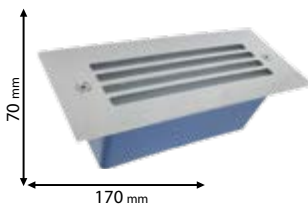

Type: Recessed step light
Power: 3W
Lumens: 95lm
Body colour: Grey
Height: 80 mm
Material: Stainless Steel + Aluminum

warm WHITE 3000K
neutral WHITE 4000K
96GRFLED003/T2W
96GRFLED003/T2