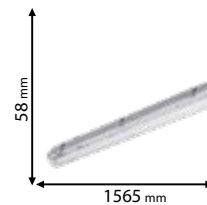

neutral WHITE 4000K
cold WHITE 6500K

9BR122LED
9BR122LEDCW

Type: LED fixture with LED tubes T8 Stellar
Power: 1x24W
Lumens: 1920lm
Efficiency: 80lm/W
Body colour: Grey
Material: ABS+PC
Without reflector