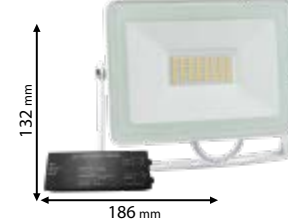

98VEGA50WW/WHE

98VEGA50S/WHE

Type: LED Floodlight
Power: 50W
Lumens: 4500lm
Efficiency: 90lm/W
Emergency time: max.1.5h
Body colour: White
Material: Plastic+Aluminum
LED driver: Mounted in the body

98VEGA100WW/WHE