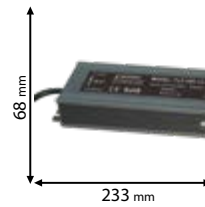

9XSETDC200IP67

Type: 12V DC Driver Slim Series
Power: 200W
Input Voltage: 176-264V AC/
50-60Hz
Output voltage: 12V DC
Output Current: 16.66A
Height: 40 mm

IP67

12V DC

RoHS

EMC

CE

Scan QR code for 3D models,
IES files & price.