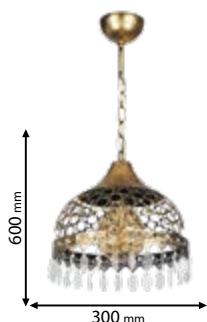

Type: Pendant lamp
Body colour: Antique
brass
Material: Iron + Plastic
Max.: 40W