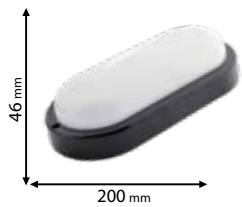

WALL & CEILING LAMPS, IP54

95BLN1540S/BK

Type: Bulkhead lamp
Power: 15W
Lumens: 1350lm
Efficiency: 90lm/W
Body colour: Black
Material: Polycarbonate