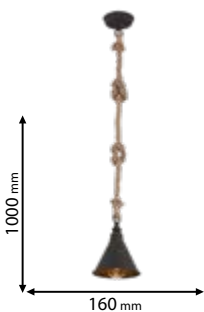

Type: Pendant lamp
Body colour: Black
Material: Metal + Rust
Max.: 40W

Lamps
Not Included

955GRID1P