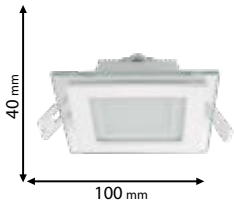

Type: Square LED panel*
Power: 6W
Lumens: 480lm
Efficiency: 80lm/W
Body colour: White
Cut size: 77 mm
Material: Aluminum + Glass