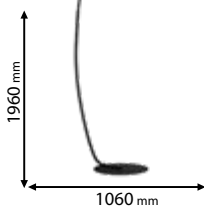

Recommended bulb

E27

page 743

ELMARK
The Brand of Electricity

Click on the image
& view the price

5 YEARS TOTAL WARRANTY
+ 3 standard
+ 2 extended

IP20

~230V

RoHS

CE

Lamps
Not Included

1xE27

955PAOLO1F/C

Type: Floor lamp
Body colour: Black & Coffee
Material: Metal + Fabric
Max.: 40W

Lamps
Not Included

1xE27

955PAOLO1F/WH

Type: Floor lamp
Body colour: Black & White
Material: Metal + Fabric
Max.: 40W

Scan QR code for 3D models,
IES files & price.

Download from www.elmarkholding.eu or for mobile from

or