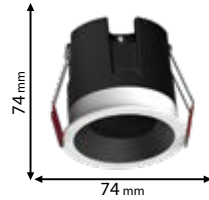

Click on the image
& view the price

RECESSED DOWN LIGHTS WITH HONEY COMB, IP44

3 YEARS TOTAL WARRANTY
+ 3 standard
0 extended

IP44

~230V

Ra≥80

EMC

Scan QR code for 3D models,
IES files & price.

warm WHITE 92DL84TS0830/WH
3000K
neutral WHITE 92DL84TS0840/WH
4000K

Type: Round down light
Power: 8W
Lumens: 560lm
Efficiency: 70lm/W
Body colour: White
Cut size: 65mm
Material: Aluminum
Height: 66.5

warm WHITE 92DL84TS1230/WH
3000K
neutral WHITE 92DL84TS1240/WH
4000K

Type: Round down light
Power: 12W
Lumens: 840lm
Efficiency: 70lm/W
Body colour: White
Cut size: 75mm
Material: Aluminum
Height: 75.5 mm