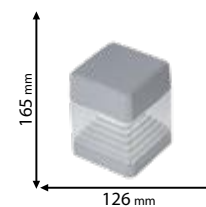

95ESTERWL/GR

Type: LED wall light
Lamp holder: GX53
Power: 10W
Lumens: 1200lm
Efficiency: 120lm/W
Body colour: Grey
Material: Resin+ PMMA

UV resistant

5 YEARS TOTAL WARRANTY
+ 3 standard
2 extended

IP55

~230V

SMD

2835

>20000

Ra≥80

EMC

Scan QR code for 3D models,
IES files & price.