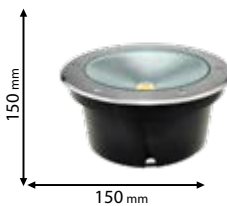

SMD 2835

>20000

30000h

Ra≥80

EMC

Scan QR code for 3D models,
IES files & price.

616

96RAY24/10WW
warm WHITE
3000K
96RAY24/10
neutral WHITE
4000K