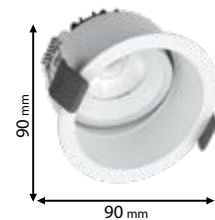

92M6215W606020

Type: Deep round spotlight*
Power: 18W
Lumens: 2000lm
Efficiency: 111lm/W
Body colour: White
Cut size: Ø83 mm
Height: 68 mm
Material: Aluminum + PC