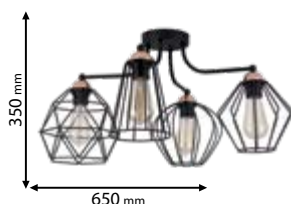

955POLLY4/BL

Type: Chandelier
Body colour: Black
Material: Metal
Max.: 4x40W

Lamps Not Included