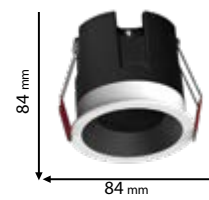

Click on the image
& view the price

RECESSED DOWN LIGHTS WITH HONEY COMB, IP44

3 YEARS TOTAL WARRANTY
+ 3 standard
0 extended

IP44

~230V

Ra≥80

EMC

Scan QR code for 3D models,
IES files & price.

warm WHITE 92DL84TS0830/WH
3000K
neutral WHITE 92DL84TS0840/WH
4000K

Type: Round down light
Power: 8W
Lumens: 560lm
Efficiency: 70lm/W
Body colour: White
Cut size: 65mm
Material: Aluminum
Height: 66.5

warm WHITE 92DL84TS1230/WH
3000K
neutral WHITE 92DL84TS1240/WH
4000K

Type: Round down light
Power: 12W
Lumens: 840lm
Efficiency: 70lm/W
Body colour: White
Cut size: 75mm
Material: Aluminum
Height: 75.5 mm