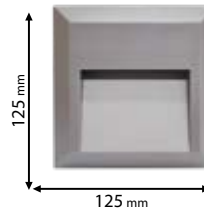

96GRFLED52/GR

Type: LED wall light
Power: 1.5W
Lumens: 60lm
Body colour: Grey
Material: ABS + PVC
Operating temperature:
-20°C+65°C

96GRFLED52/WH