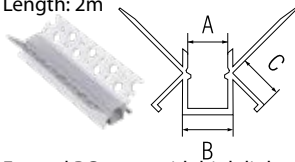

Frosted PC cover with high light transparency | Aluminum Extrusion 2mm with Acid Sand Oxidation treatment on the surface | No mechanical line

99ACC62

Type: Outside corner aluminum LED profile for recessed mounting in drywall
Dimensions AxC: 9.7x10mm
Length: 2m