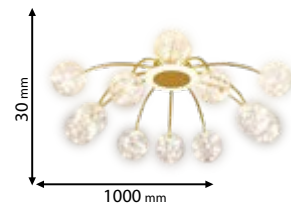

Ra≥80

EMC

Click on the image
& view the price

955COLIN16

Type: Chandelier
Power: 65W
Lumens: 6000lm
Body colour: Gold
Material: Metal + Glass

955COLIN12

Type: Chandelier
Power: 52W
Lumens: 5300lm
Body colour: Gold
Material: Metal + Glass