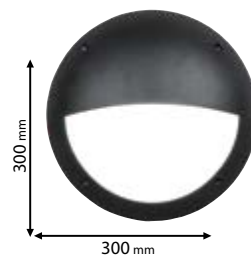

Type: Wall lamp
Body colour: Black
Material: Resin with opal diffuser
Max.: 1x40W

UV resistant

Lamps Not Included

95LUCIAEL/GR