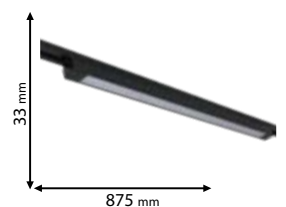

Type: Two lines track light
Power: 60W
Lumens: 4800lm
Efficiency: 80lm/W
Body colour: Black
Material: Aluminum + Plastic

INDOOR | TRACK LIGHTS

3 YEARS TOTAL WARRANTY
+ 3 standard
0 extended

IP20

~230V

Ra≥80

EMC

RoHS COMPLIANT

CE

Scan QR code for 3D models,
IES files & price.