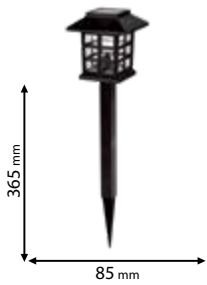

SOLAR PATHWAY LIGHTS, IP44

Type: Solar pathway light
Power: 0.06W
Lumens: 1lm
Solar panel: Amorphous
Battery: Ni-Mh/100mAh AAA 1.2V
Working time: 8h
Body colour: Black
Material: Plastic