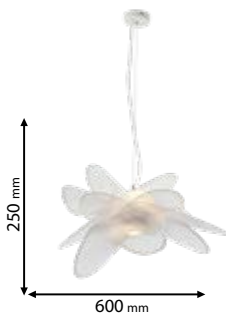

Type: Pendant lamp
Power: 18W
Lumens: 1980lm
Body colour: White
Material: Metal + Acrylic

LED warm WHITE 2700K G4+ F