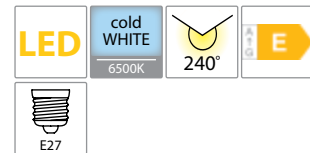

99LED821HE

Type: LED lamp PEAR A60 high efficiency
Power:12W
Lumens: 1440lm
Efficiency: 120lm/W
Lamp holder: E27

5 YEARS TOTAL WARRANTY
+ 3 standard
+ 2 extended

IP20

~230V

>25000

30000h

Ra≥80

RoHS COMPLIANT

EMC

CE