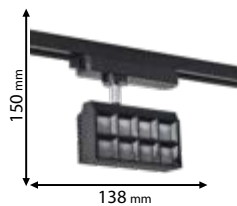

Type: Two lines track light
Power: 20W
Lumens: 1600lm
Efficiency: 80lm/W
Body colour: Black
Material: Aluminum + Plastic

LED Δ 30° **E**
warm WHITE 3000K
neutral WHITE 4000K

93PFLD6030/BL

93PFLD6040/BL