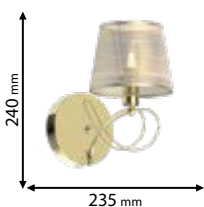

Type: Wall lamp
Body colour: Gold
Material: Iron + Fabric
Max.: 3x40W

Scan QR code for 3D models, IES files & price.