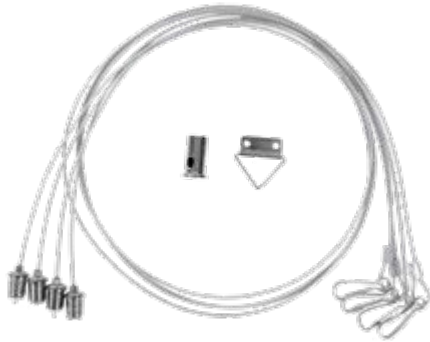

99ACC18

Click on the image
& view the price