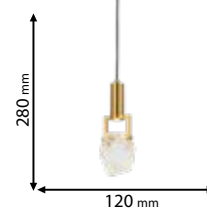

Type: Pendant lamp
Body colour: Amber
Material: Iron + Glass
Max.: 1x50W

LED Lamp
Included

955BRILLIANCE1

Type: Pendant lamp
Power: 3W
Lumens: 330lm
Colour temp.: 2700K
Body colour: Cooper
Material: Iron + Glass