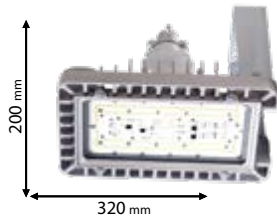

* Full range of products from the explosion proof section you can find in ELMARK Electrical Catalogue 2023.

3 YEARS TOTAL WARRANTY
+ 3 standard
0 extended

IP67

~230V

50000h

720103

Type: Explosion Proof LED Wall Lamp for Pipe 3/4
Application: Zone 1, 2, 21, 22
Power: 70W
Lumens: 6300lm
Efficiency: 90lm/W
LED Chip: SAMSUNG
CRI≥80
Lamp Class: I
Temperature operating range: from -40°C to + 45°C
Material: Aluminum & PC
IP Code: 67
Width: 470mm
II 2G Ex Db mb IIB +H2 T6 Gb
II 2D Ex tb mb IIIC T85°C IP67 Db