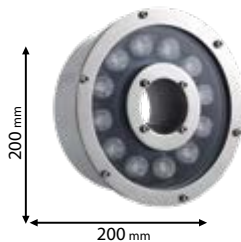

96FL18RGB

Type: LED fountain light with remote control
Rated voltage: 12V AC
Power: 18W
Body colour: Grey
Height: 80 mm
Material: Stainless steel
24 key remote controller

Scan QR code for 3D models, IES files & price.