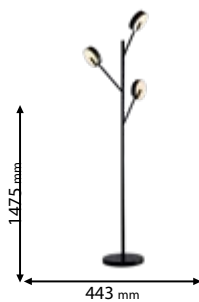

Click on the image
& view the price

Scan QR code for 3D models,
IES files & price.

955SENSO3F

Type: Floor lamp
Power: 25W
Lumens: 1764lm
Body colour: Matte black
Material: Aluminum + Iron + Acrylic

955SENSO1T