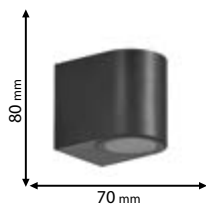

Type: Facade lighting
Body colour: Black
Light direction: down
Material: UV resistant ABS + PC
Max.: 8W

UV resistant

Lamps Not Included 1xGU10

96GRF326/GR