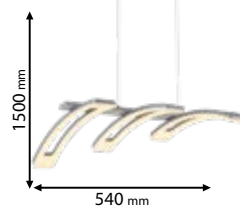

955MARCELLA3R

Type: Chandelier
Power: 33W
Lumens: 2310lm
Body colour: Silver
Material: Aluminum +
Iron + PC

Scan QR code for 3D models,
IES files & price.