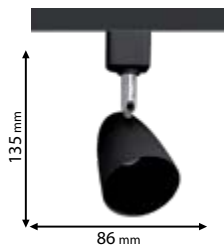

94TL2044/BL

Type: Four lines track light
Body colour: Black
Material: Iron
Max.: 8W

Lamps Not Included 1xGU10