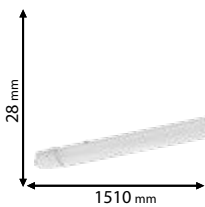

Type: Tri-proof LED Fixture
Power: 45W
Lumens: 3600lm
Efficiency: 80lm/W
Body Colour: White
Material: PC + ABS
Mounting: Surface

5 YEARS TOTAL WARRANTY
+ 3 standard
2 extended

IP65

~230V

20000h

Ra>80

RoHS COMPLIANT

CE

Scan QR code for 3D models,
IES files & price.