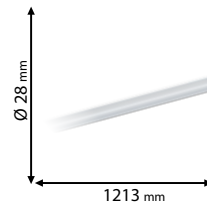

Type: High efficiency LED tube T8 ELMARK
Power: 18W
Lumens: 2700lm
Efficiency: 150lm/W
Lamp holder: G13

LED 270°

D

neutral WHITE
4000K

99LED448MHE

G13

cold WHITE
6400K

99LED447MHE