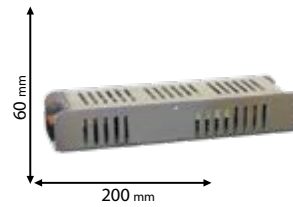

99SETDC250IP20S

Type: 12V DC Driver Slim Series
Power: 250W
Input Voltage: 176-264V AC/
50-60Hz
Output voltage: 12V DC
Output Current: 20.83A
Height: 40 mm

12V DC

99SETDC360IP20S