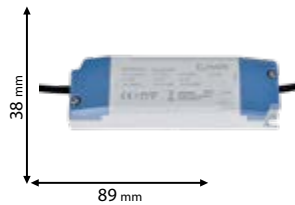

99DRIVERPN40

Type: Driver for LED panel
Power: 40W
Input voltage: 220-240V
Output voltage: 30-42V DC
Output current: 1000mA
Height: 22 mm