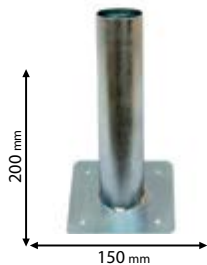

98POLE45

Type: Wall mounting accessory
Diameter: 45 mm
Material: Stainless Steel