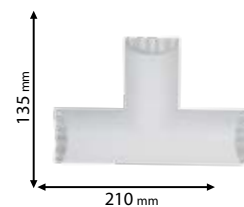

Scan QR code for 3D models,
IES files & price.

9XREMY18LED
 9XREMY18LED/CW
 9XREMY36LED
 9XREMY36LED/CW

Click on the image & view the price

LED FIXTURE FOR SURFACE MOUNTING

2 YEARS TOTAL WARRANTY
 + 2 standard 0 extended