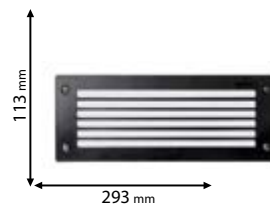

Lamps Not Included

96LETI300GL/BL

Type: Wall lamp
Body colour: Black
Material: Resin + Opal glass
Max.: 40W

UV resistant