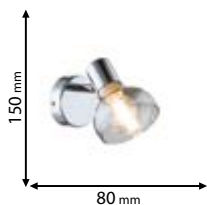

Type: Wall spot lamp
Body colour: Chrome & smoked glass
Material: Metal + Glass
Max.: 40W