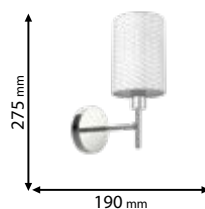

Type: Wall lamp
Body colour: White & Chrome
Material: Iron + Fabric + Acrylic
Max.: 40W

5 YEARS TOTAL WARRANTY
+ 3 standard
+ 2 extended

IP20

~230V

RoHS

CE

Scan QR code for 3D models,
IES files & price.

Download from www.elmarkholding.eu or for mobile from