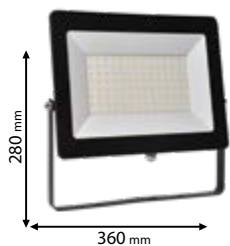

98HELIOS200

Type: LED Floodlight
Power: 200W
Lumens: 12000lm
Efficiency: 60lm/W
Body colour: Black
Material: Aluminum casting
LED driver: Mounted in the body