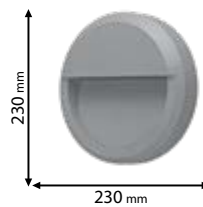

Type: LED wall lamp
Power: 8W
Lumens: 260lm
Efficiency: 33lm/W
Body colour: Black
Material: UV resistant ABS + PC

UV resistant

3 YEARS TOTAL WARRANTY
+ 2 standard
1 extended

IP65

~230V

SMD 2835

>15000

Ra≥80