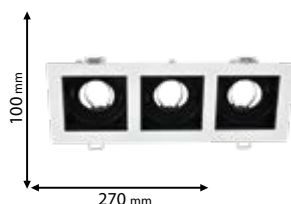

92EL110SQ3/WHBK

Type: Movable recessed square spotlight
Body colour: White & Black
Material: Aluminum
Max.: 8W
Mounting: Recessed
Cut size: 250x92 mm
Height: 40 mm