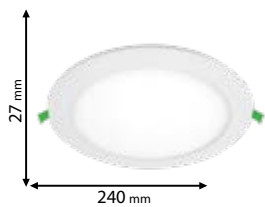

Type: LED panel*
Power: 23W
Lumens: 1750lm
Efficiency: 76lm/W
Body colour: White
Cut size: 220-230 mm
Material: Polycarbonate