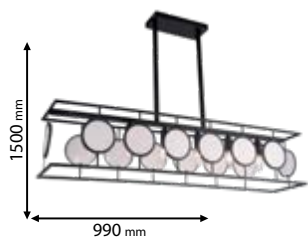

Type: Pendant lamp
Body colour: Black
Material: Metal
Max.: 6x40W

Lamps
Not Included

1xE14

955LUTON1