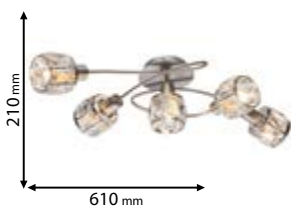

955SHEEN5/SN

Type: Ceiling spot lamp
Body colour: Satin nickel & Chrome & frame with clear glass
Material: Metal + Glass
Max.: 5x40W

Lamps
Not Included