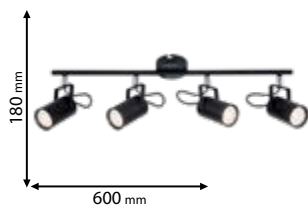

Type: Ceiling spot lamp
Body colour: Black
Material: Metal
Max.: 4x50W

Lamps Not Included 2xGU10

955IZZY2/BL