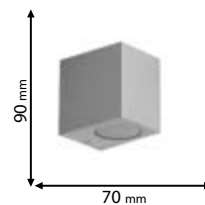

Type: Facade lighting
Body colour: Grey
Light direction: down
Material: UV resistant ABS + PC
Max.: 8W

UV resistant