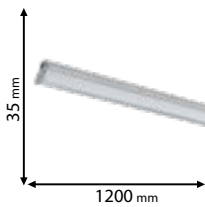

COMMERCIAL LED FIXTURES

5 YEARS TOTAL WARRANTY
+ 3 standard
2 extended

LED neutral WHITE 4000K 120° F

95204550

Type: Commercial LED fixture
Power: 50W
Lumens: 4800lm
Efficiency: 96lm/W
Body colour: Grey
Mounting: Surface
Material: Aluminum + PC

92ACC03