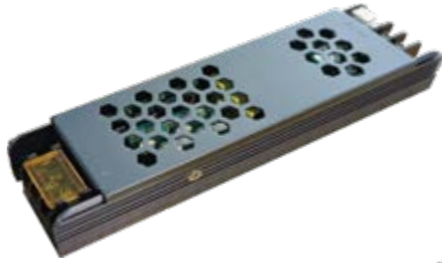

99SETDC60IP20SD