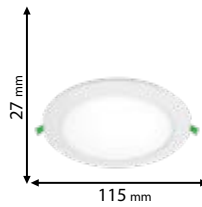

99LED607IP65CW

Type: LED panel*
Power: 7W
Lumens: 660lm
Efficiency: 94lm/W
Body colour: White
Cut size: 100-110 mm
Material: Polycarbonate

LED neutral WHITE 4000K 120° DALI F

99LED610IP65