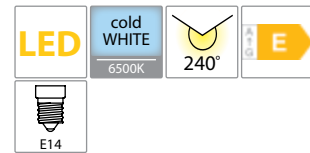

99LED925HE

Type: LED lamp GLOBE P45
high efficiency
Power: 7W
Lumens: 840lm
Efficiency: 120lm/W
Lamp holder: E14

3 YEARS TOTAL WARRANTY
+ 3 standard
0 extended

IP20

~230V

>25000h

30000h

RoHS COMPLIANT

EMC

CE

Scan QR code for 3D models,
IES files & price.