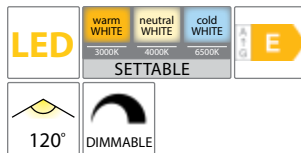

30000h

Ra≥80

EMC

95NEOS18LED

Type: Ceiling lamp with remote control
Power: 18W
Lumens: 2160lm
Efficiency: 120lm/W
Body colour: White & Chrome
Mounting: Surface
Material: Metal + Plastic

95NIGHTSKY60LED

Type: Ceiling lamp with remote control
Power: 60W
Lumens: 4800lm
Efficiency: 80lm/W
Body colour: Chrome
Mounting: Surface
Material: Metal + Plastic