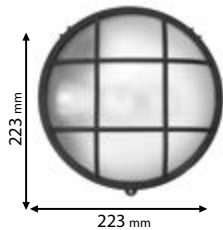

WALL & CEILING LAMPS, IP44

Lamps Not Included

1xE27

96GRF314/BL

Type: Wall & ceiling lamp
Body colour: Black
Material: UV resistant ABS+ PC
Max.: 40W

UV resistant

Lamps Not Included

1xE27

96GRF314/WH