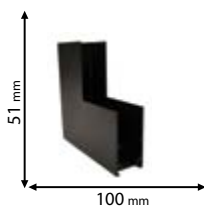

93MA020

Type: Inside corner for magnetic track rail 93MR2OM2/BL
Body colour: Black
Mounting: Surface
Material: Aluminum