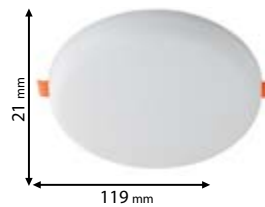

95ELLISLEDR18/W

Type: LED ceiling lamp
Power: 18W
Lumens: 1520lm
Body colour: White
Cut size: 55-90mm
Mounting: Recessed
Material: Aluminum + PP

LED neutral WHITE 4000K 120° G-RA F

95ELLISLEDR24/W

Type: LED ceiling lamp
Power: 24W
Lumens: 2280lm
Body colour: White
Cut size: 55-135mm
Mounting: Recessed
Material: Aluminum + PP