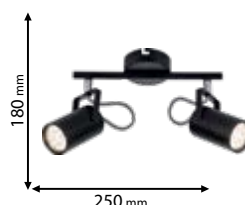

Type: Ceiling spot lamp
Body colour: Black
Material: Metal
Max.: 2x50W

Lamps Not Included 1xGU10

955IZZY1/BL