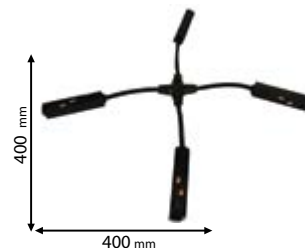

Type: Power adapter for all type X-connectors
Body colour: Black
Mounting: In X-connector

Scan QR code for 3D models, IES files & price.