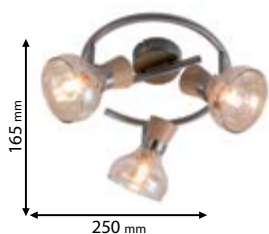

955ADDY3/WD

Type: Ceiling spot lamp
Body colour: Satin nickel &
Wood painting & Amber glass
Material: Metal + Glass
Max.: 3x40W

Lamps
Not Included

955ADDY1W/WD

Type: Wall spot lamp
Body colour: Satin nickel &
Wood painting & Amber glass
Material: Metal + Glass
Max.: 40W