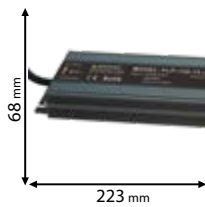

9XSETDC150IP67

Type: 12V DC Driver Slim Series
Power: 150W
Input Voltage: 176-264V AC/
50-60Hz
Output voltage: 12V DC
Output Current: 12.5A
Height: 40 mm

12V DC