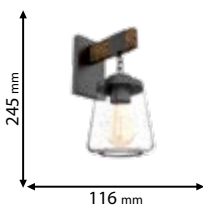

Type: Wall lamp
Body colour: Matt black & Wood
Material: Metal + Wood + Glass
Max.: 2x40W

Lamps
Not Included

1xE27

955PAOLA1W/BL

Type: Wall lamp
Body colour: Matt black & Wood
Material: Metal + Wood + Glass
Max.: 40W