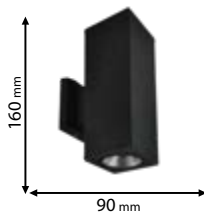

FACADE LIGHTING FIXTURES, IP65

96GRF330WW/1BL

96GRF330/1BL

Type: Facade lighting
Power: 10W
Lumens: 850lm
Efficiency: 85lm/W
Light direction: down
Body colour: Black
Material: Aluminum

96GRF330WW/2BL

96GRF330/2BL