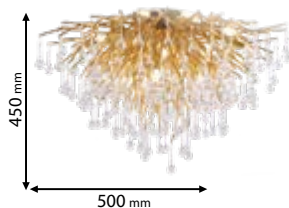

IP20

~230V

RoHS

CE

Lamps
Not Included

955EDUARD7

Type: Ceiling lamp
Body colour: Gold
Material: Aluminum + Crystals
Max.: 7x11W

Lamps
Not Included