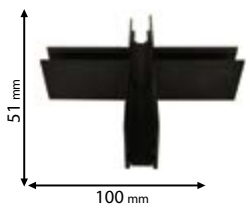

FOUR POLES 48V ACCESSORIES FOR MAGNETIC LIGHTS

Type: X-connector for magnetic track rail 93MR2OM2/BL
Body colour: Black
Mounting: Surface
Material: Aluminum