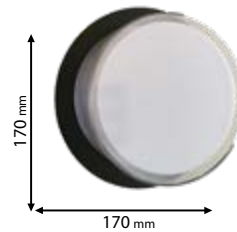

Type: Wall Lamp
Power: 12W
Lumens: 840lm
Efficiency: 70lm/W
Height: 110 mm
Body Colour: Black
Material: PP + PP

IP44

~230V

RoHS COMPLIANT

CE

Scan QR code for 3D models, IES files & price.