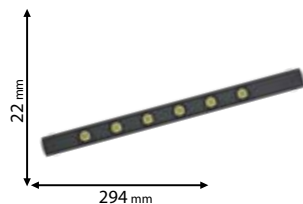

93US020630/BL

93US020640/BL

Type: Ultra Slim Magnetic Linear LED Light | EL-US02
Power: 6W
Lumens: 3000K: 260lm;
4000K: 280lm
Efficiency: 47lm/W
LED chip: Osram
Driver: Non-flicker
Body colour: Black
Material: Metal
Height: 11mm