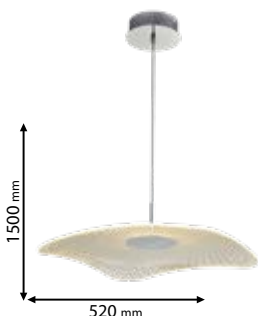

Type: Pendant lamp
Power: 23W
Lumens: 1610lm
Body colour: Silver
Material: Aluminum + Iron + PC

955LINUS1W

Type: Wall lamp
Power: 8.5W
Lumens: 595lm
Body colour: Silver
Material: Aluminum + Iron + PC

955OWEN1P