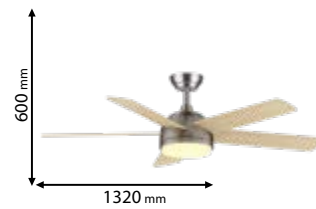

95EL124570/W

Type: LED chandelier + fan
Fan power: 70W
Light power: 20W
Lumens: 1000lm
Body colour: Chrome & Wood
Material: Stainless steel + Wood
Control: Remote control
*Settable colour temperature

Scan QR code for 3D models, IES files & price.