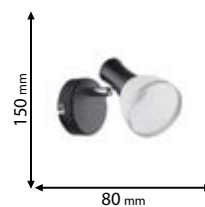

Lamps Not Included  2xE14

955EDDY2/BL

Type: Ceiling spot lamp
Body colour: Black & White
Material: Metal + Glass
Max.: 2x40W

Lamps Not Included  1xE14

955EDDY1W/BL

Type: Wall spot lamp
Body colour: Black & White
Material: Metal + Glass
Max.: 40W