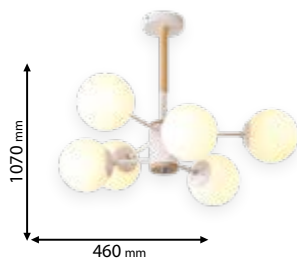

IP20

~230V

RoHS

CE

Lamps
Not Included

955ISABEL6

Type: Chandelier
Body colour: White & Tea
Material: Metal + Glass + PVC
Max.: 6x40W

Scan QR code for 3D models,
IES files & price.