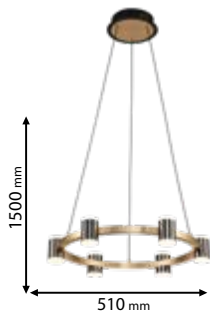

955AXEL3048

Type: Chandelier
Power: 48W
Lumens: 3100lm
Body colour: Black
& Brushed light gold
Material: Metal + Aluminum+
Acrylic PC