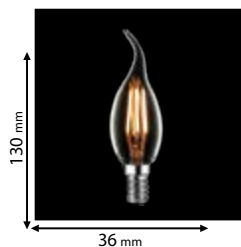

Type: LED filament vintage lamp FLAME
Power: 5W
Lumens: 350lm
Lamp holder: E14
Material: Golden glass

LED warm WHITE 2800-3200K 360° DIMMABLE E27

99LED769D

Type: LED filament vintage lamp ST64
Power: 8W
Lumens: 580lm
Lamp holder: E27
Material: Golden glass