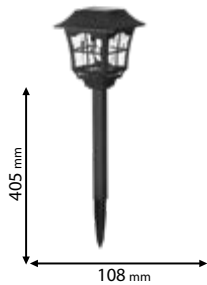

SOLAR PATHWAY LIGHTS, IP44

Type: Solar pathway light
Power: 0.2W
Lumens: 10lm
Solar panel: Polycrystalline
Battery: Ni-Mh/500mAh
Working time: 8h
Body colour: Black
Material: Plastic