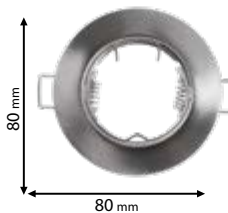

Type: Fixed round downlight
Body colour: Satin Nickel
Material: Powder coated steel
Height: 28 mm
Cut size: 55 mm
Max.: 8W

Scan QR code for 3D models, IES files & price.

IP20

~230V

RoHS COMPLIANT

CE