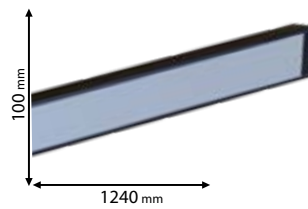

Type: Empty lighting fixtures for single ended tubes T8
LED tube size: 1x1200mm (1x18W)
Body Colour: Black
Material: Metal + PP
Height: 53 mm
*With hanging parts 1m

Lamps
Not Included

99POM122/BL

Type: Empty lighting fixtures for single ended tubes T8
LED tube size: 2x1200mm (2x18W)
Body Colour: Black
Material: Metal + PP
Height: 53 mm
*With hanging parts 1m