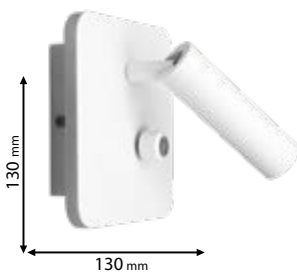

Type: LED wall lamp
Power: 3W+6W
Lumens: 150lm+300lm
Body colour: White
Material: Aluminum + PC
Mounting: Surface
*Switch: 3 position- back light, front light, back & front light