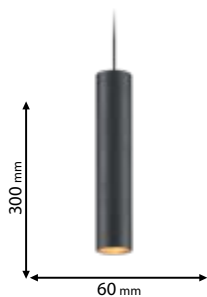

Type: Four lines track light -
hanging
Body colour: Black
Material: Aluminum
Max.: 8W

Lamps
Not Included

93TL294LGU10/WH