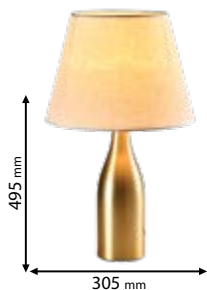

Type: Table lamp
Body colour: Gold & Flax
Material: Metal + Fabric
Max.: 40W

Lamps Not Included 1xE27

955SALINA1T