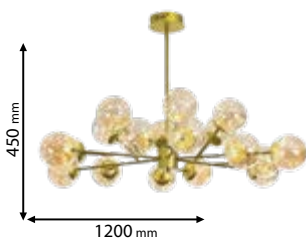

Ra≥80

EMC

Click on the image
& view the price

Scan QR code for 3D models,
IES files & price.

955COLIN108/18

Type: Chandelier
Power: 63W
Lumens: 6100lm
Body colour: Gold
Material: Metal + Glass

955COLIN72/12