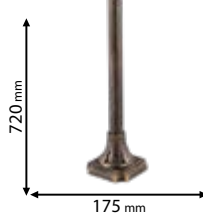

Type: Lantern floor post
Body colour: Antique brass
Material: Aluminum + PVC
Max.: 40W

2 YEARS TOTAL WARRANTY
+ 2 standard
0 extended

IP44

~230V

RoHS COMPLIANT

CE

Scan QR code for 3D models,
IES files & price.