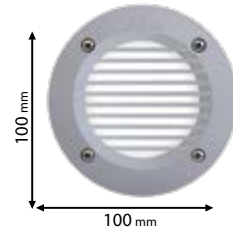

96LETI100GR/GR

Type: LED wall lamp
Lamp holder: GX53
Power: 3W
Lumens: 350lm
Efficiency: 117lm/W
Body colour: Grey
Cut size: 96 mm
Material: Resin + Opal glass

UV resistant

LED warm WHITE 3000K neutral WHITE 4000K cold WHITE 6500K SETTABLE **E**

96LETI100EL/GR