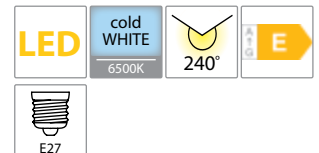

99LED794HE

Type: LED lamp PEAR A60 high efficiency
Power: 8W
Lumens: 960lm
Efficiency: 120lm/W
Lamp holder: E27