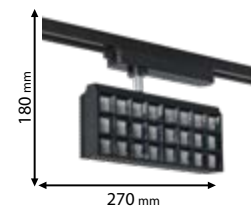

Type: Two lines track light
Power: 60W
Lumens: 4800lm
Efficiency: 80lm/W
Body colour: Black
Material: Aluminum + Plastic

LED Δ 30° **F**
warm WHITE 3000K
neutral WHITE 4000K

93DFLD6030/BL

93DFLD6040/BL