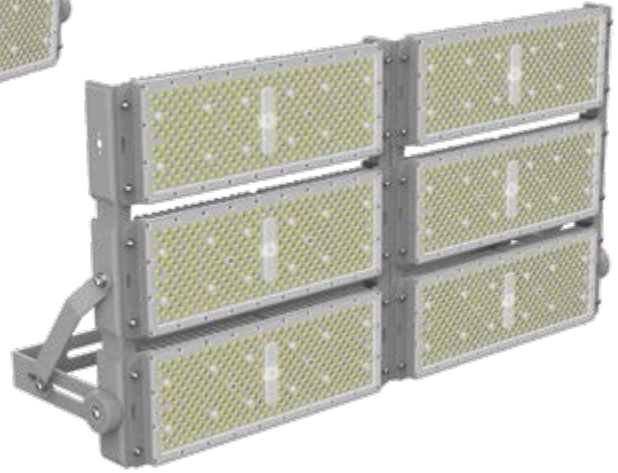

Scan QR code for 3D models,
IES files & price.

98MARS80090CW2
98MARS80030CW2
98MARS80060CW2

98MARS120090CW
98MARS120030CW
98MARS120060CW

Click on the image & view the price

STADIUM FLOODLIGHTS MARS SERIES, IP65