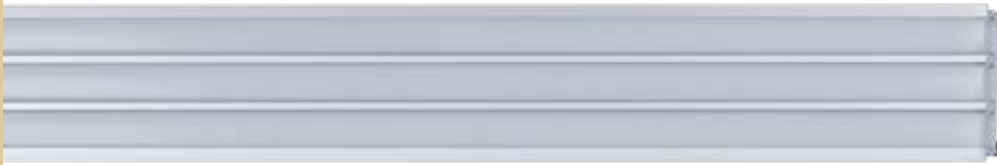

99ACC31

Click on the image
& view the price

PROFILES AND ACCESSORIES FOR LED STRIP

99ACC26

Type: Aluminum profile for LED strip with matt PVC cover - 1m
Width: 23.8 mm
Height: 6 mm
Length: 1 m

99ACC27

Type: PVC end cap for profile 99ACC26

99ACC31

Type: Aluminum profile for LED strip with matt PVC cover - 1m
Width: 49.2 mm
Height: 6 mm
Length: 1 m

99ACC32

Type: PVC end cap for profile 99ACC31

IP20

RoHS
COMPLIANT

CE

99ACC28

Type: Aluminum profile for LED strip with matt PVC cover-1m
Width: 56.6 mm
Height: 6 mm
Length: 1 m

99ACC29

Type: PVC end cap for profile 99ACC28

99ACC30

Fixing bracket for profile 99ACC28