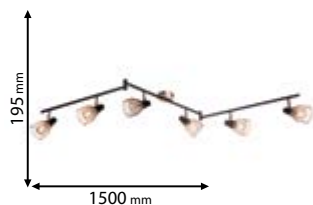

955AMBIX2

Click on the image
& view the price

Lamps
Not Included

6xE14

955AMBIX6

Type: Ceiling spot lamp
Body colour: Black & Copper
Material: Metal
Max.: 6x40W

Lamps
Not Included

4xE14