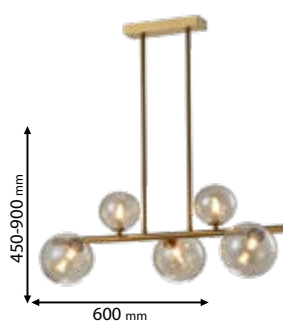

955OLENA5H/GD

955OLENA1W/GD

Click on the image
& view the price

Lamps
Not Included

955OLENA5V/GD

Type: Chandelier
Body colour: Gold
Glass colour: Amber
Material: Iron + Glass
Max.: 5x11W

Lamps
Not Included

955OLENA5H/GD