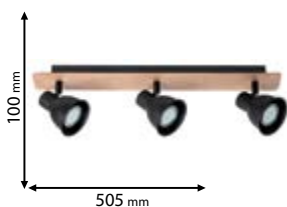

CE

Lamps
Not Included

955RIKO3

Type: Ceiling spot lamp
Body colour: Wood & Black
Material: Metal + Wood
Max.: 3x35W

Lamps
Not Included

955RIKO2

Type: Ceiling spot lamp
Body colour: Wood & Black
Material: Metal + Wood
Max.: 2x35W