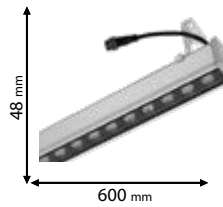

98FLARE18/W

Type: LED Wall Wash
Power: 18W
Lumens: 1530lm
Efficiency: 85lm/W
Body Colour: Silver
Width: 40 mm
Material: Aluminum + Glass
Mounting: Surface
LED Chip: SMD 3030

LED neutral WHITE 4000K Δ 45° **F**

98FLARE36/W