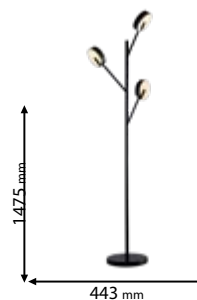

955SENSO3F

Type: Floor lamp
Power: 25W
Lumens: 1764lm
Body colour: Matte black
Material: Aluminum +
Iron + Acrylic