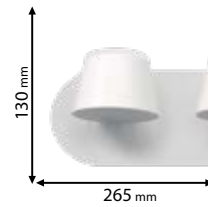

Type: LED wall lamp
Power: 24W
Lumens: 1320lm
Efficiency: 55lm/W
Body colour: White
Mounting: Surface
Material: Aluminum + Acrylic