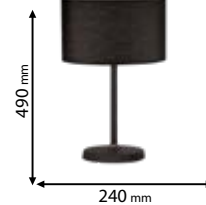

955TOMY1T

Type: Table lamp
Body colour: Dark Grey
Material: Metal + Fabric
Max.: 40W

Scan QR code for 3D models,
IES files & price.

Download from www.elmarkholding.eu or for mobile from

or

Recommended bulb