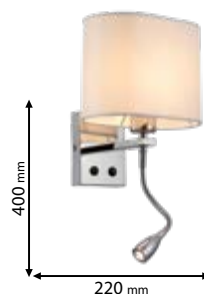

955MAYA1F

Type: Floor lamp
Body colour: Chrome
Material: Metal + Fabric shade
Max.: 40W

Lamps Not Included

1xE27

Included

+ 1W LED