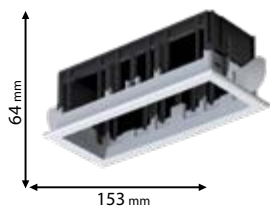

92MOD3GR/WH

Type: Console for 3 Grill
COB Module
Colour: White
Material: PC
Mounting: Recessed
Height: 55,5mm
Cut size: 144x55mm

92MOD3GR/BL

Type: Console for 3 Grill
COB Module
Colour: Black
Material: PC
Mounting: Recessed
Height: 55,5mm
Cut size: 144x55mm

92MOD3GR/BR

Type: Console for 3 Grill
COB Module
Colour: Brass
Material: PC
Mounting: Recessed
Height: 55,5mm
Cut size: 144x55mm

Scan QR code for 3D models, IES files & price.