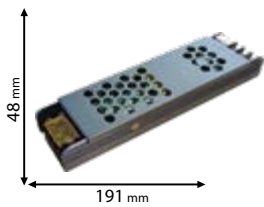

99SETDC6024IP20SD

Type: 24V DC Dimmable Driver Slim Series
Power: 60W
Input Voltage: 176-264V AC/ 50-60Hz
Output Voltage: 24V DC
Output Current: 2.5A
Height: 30mm
* 0-10V signal Dimming & AC Thyristor Dimming