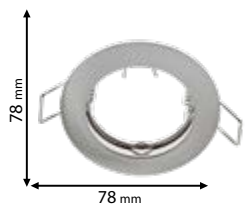

Lamps Not Included 

9270/CH

Type: Fixed down light
Body colour: Chrome
Material: Die-cast zinc
Height: 25 mm
Cut size: 58 mm
Max.: 50W

Lamps Not Included 

9270/SN

Type: Fixed down light
Body colour: Satin nickel
Material: Die-cast zinc
Height: 25 mm
Cut size: 58 mm
Max.: 50W