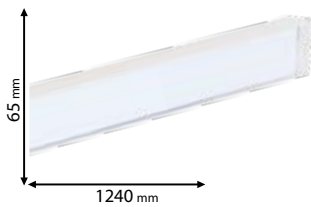

LIGHTING FIXTURES FOR LED TUBES T8 FOR SURFACE OR HANGING MOUNTING, IP40

Lamps
Not Included

99POM121/WH

Type: Empty lighting fixtures
for single ended tubes T8
LED tube size: 1x1200mm
(1x18W)
Body Colour: White
Material: Metal + PP
Height: 53 mm
*With hanging parts 1m

Lamps
Not Included

99POM122/WH