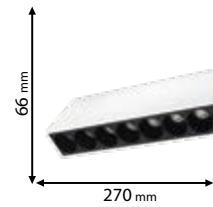

Type: Recessed LED COB linear light
Power: 20W
Lumens: 1600lm
Efficiency: 80lm/W
Body colour: White & Black
Material: Aluminum
Mounting: Surface

5 YEARS TOTAL WARRANTY
+ 3 standard
+ 2 extended

IP40

~230V

20000h

Ra≥80

EMC

RoHS COMPLAINT

CE

Scan QR code for 3D models,
IES files & price.