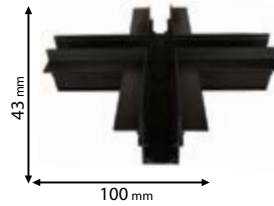

93MA027

Type: X-connector for magnetic track rail 93MR2BM2/BL
Body colour: Black
Mounting: Recessed
Material: Aluminum

Scan QR code for 3D models, IES files & price.