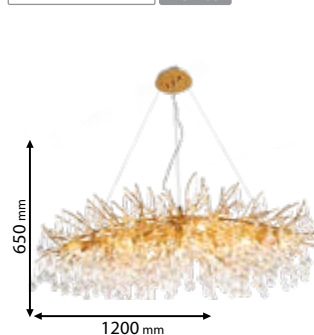

Type: Chandelier
Body colour: Gold
Material: Aluminum + Crystals
Max.: 13x11W

Scan QR code for 3D models, IES files & price.