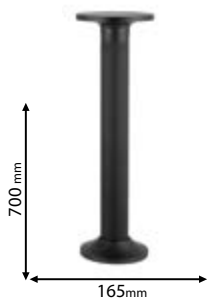

96LEDW307/BL

3 YEARS TOTAL WARRANTY
+ 2 standard
1 extended

Type: LED path light
Power: 6W
Lumens: 600lm
Efficiency: 100lm/W
Body colour: Black
Material: UV resistant PP + PC

IP54