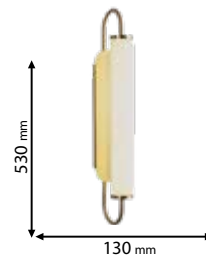

Type: Chandelier
Power: 10W
Lumens: 250lm
Body colour: Copper
Material: Metal + Acrylic
Pine QTY: 12

LED warm WHITE 2700K neutral WHITE 4000K cold WHITE 6400K **G SETTABLE**

955MONACO12W

Type: Wall lamp
Power: 12W
Lumens: 380lm
Body colour: Gold
Material: Metal + Glass