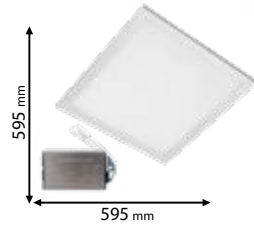

Type: LED panel
 Power: 48W
 Lumens: 4800lm
 Efficiency: 100lm/W
 Emergency time: ≥2h
 Body colour: White
 Material: Aluminum
 Height: 9 mm

IP40

LED 120° **F** neutral WHITE 4000K **92PANEL031WE**
HIGH POWER cold WHITE 6400K **92PANEL031CWE**