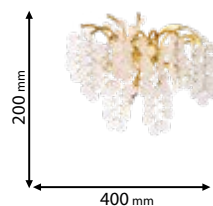

955AUSTIN3W

Type: Wall lamp
Body colour: Gold
Material: Aluminum + Crystals
Max.: 3x11W

Scan QR code for 3D models,
IES files & price.