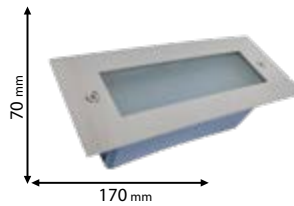

Type: Recessed step light
Power: 3W
Lumens: 95lm
Body colour: Grey
Height: 80 mm
Material: Stainless Steel + Aluminum

warm WHITE 3000K
neutral WHITE 4000K
96GRFLED003/T3W
96GRFLED003/T3