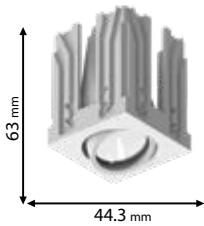

92MODLS0530/BL

Type: LED Grill COB module
Power: 5W
Lumens: 310lm
Efficiency: 62lm/W
LED chip: COB
Body Colour: Black
Material: Aluminum + PC
Mounting: Recessed