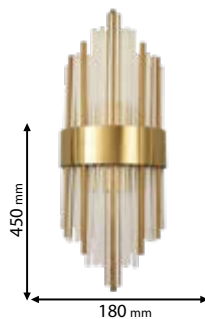

955GILLIS2W/GD

Type: Wall lamp
Body colour: Titanium gold
Material: Stainless Steel + Crystals
Max.: 2x40W

Lamps
Not Included