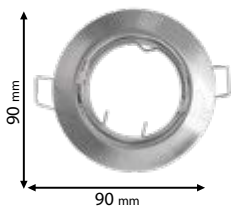

Type: Movable round downlight
Body colour: Satin Nickel
Material: Powder coated steel
Height: 28 mm
Cut size: 67 mm
Max.: 8W

3 YEARS TOTAL WARRANTY
+ 3 standard
0 extended

IP20

~230V

RoHS COMPLIANT

CE

Scan QR code for 3D models, IES files & price.