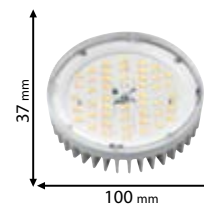

Type: LED lamp with settable colour temperature
Power: 10W
Lumens: 1200lm
Efficiency: 120lm/W
Lamp holder: GX53