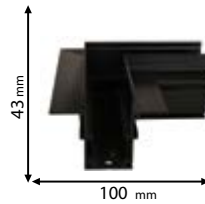

93MA024

Type: L-connector for magnetic track rail 93MR2BM2/BL
Body colour: Black
Mounting: Recessed
Material: Aluminum