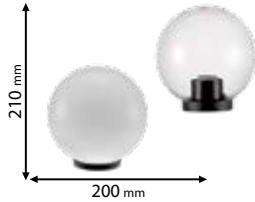

GARDEN PILLAR LAMP, IP65

2 YEARS TOTAL WARRANTY
+ 2 standard
0 extended

Lamps Not Included

- 96300016
- 96400023

Type: Pillar light
Body colour: Opal/ Transparent
Material: PMMA
Max.: 20W
Mounting: Metal pole ø60

Lamps Not Included

- 96300017
- 96400024