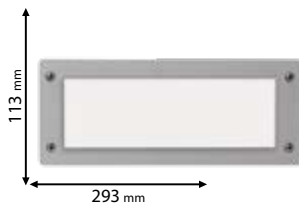

WALL LAMPS, IP66

5 YEARS TOTAL WARRANTY
+ 3 standard
+ 2 extended

Lamps Not Included

96LETI300/GR

Type: Wall lamp
Body colour: Grey
Material: Resin + Opal glass
Max.: 40W

UV resistant

Lamps Not Included

96LETI300VP/GR