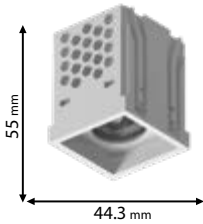

FREE COMBINATION LED MODULES, MODENA SERIES

5 YEARS TOTAL WARRANTY
+ 3 standard
2 extended

LED warm WHITE 3000K Δ 24° **F**

92MODDR0530/WH

Type: LED Grill COB module
Power: 5W
Lumens: 300lm
Efficiency: 60lm/W
LED chip: COB
Body Colour: White
Material: Aluminum + PC
Mounting: Recessed

LED warm WHITE 3000K Δ 24° **F**

92MODDR0530/BL

Type: LED Grill COB module
Power: 5W
Lumens: 300lm
Efficiency: 60lm/W
LED chip: COB
Body Colour: Black
Material: Aluminum + PC
Mounting: Recessed

LED warm WHITE 3000K Δ 24° **F**

92MODDR0530/BR

Type: LED Grill COB module
Power: 5W
Lumens: 300lm
Efficiency: 60lm/W
LED chip: COB
Body Colour: Brass
Material: Aluminum + PC
Mounting: Recessed

IP20

220-240V