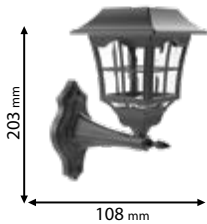

SOLAR WALL LAMPS, IP44

Type: Solar wall light
Power: 0.2W
Lumens: 10lm
Solar panel: Polycrystalline
Battery: Ni-Mh/500mAh
Working time: 8h
Body colour: Black
Material: Plastic