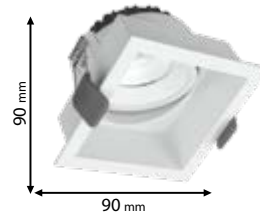

92M6210W366215

Type: Deep square spotlight*
Power: 13W
Lumens: 1560lm
Efficiency: 120lm/W
Body colour: White
Cut size: 80x83 mm
Height: 68 mm
Material: Aluminum + PC

92M6215W366215

Type: Deep square spotlight*
Power: 18W
Lumens: 2160lm
Efficiency: 120lm/W
Body colour: White
Cut size: 80x83 mm
Height: 68 mm
Material: Aluminum + PC