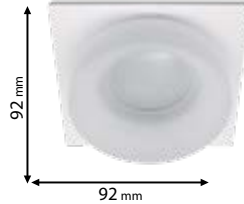

Lamps Not Included

92045S1/WHFR

Type: Square down light
Body colour: White
Height: 45 mm
Cut size: 70 mm
Material: Aluminum + Acrylic
For use with LED bulb only

Lamps Not Included

92045S2/WHFR

Type: Down light
Body colour: White
Height: 45mm
Cut size: 165x70mm
Material: Aluminum + Acrylic
For use with LED bulb only