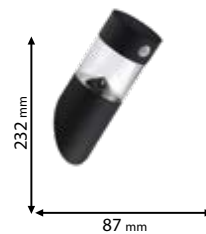

Type: Motion Sensor Solar Light
Lumens: 100lm
Solar panel: Monocrystal
5V/100mAh
Battery: Lithium 3.7V/500mAh
14500
Working time: 8h
Body colour: Black
Material: Aluminum
Detection Distance: 5-8m

3 YEARS TOTAL WARRANTY
+ 3 standard
0 extended

IP65
RoHS COMPLIANT
CE

Scan QR code for 3D models,
IES files & price.