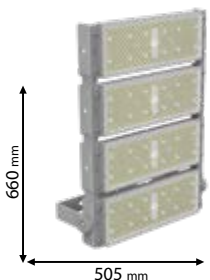

98MARS80090CW1

Type: LED Floodlight
Power: 800W
Lumens: 112000lm
Efficiency: 140lm/W
Surge Protection: 6kV
Driver: Phillips
Body colour: Grey
Material: Aluminum + PC

98MARS80030CW1

Type: LED Floodlight
Power: 800W
Lumens: 112000lm
Efficiency: 140lm/W
Surge Protection: 6kV
Driver: Phillips
Body colour: Grey
Material: Aluminum + PC

98MARS80060CW1

Type: LED Floodlight
Power: 800W
Lumens: 112000lm
Efficiency: 140lm/W
Surge Protection: 6kV
Driver: Phillips
Body colour: Grey
Material: Aluminum + PC

Scan QR code for 3D models,
IES files & price.