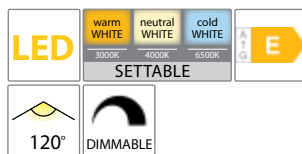

Type: Ceiling lamp with remote control
Power: 18W
Lumens: 2160lm
Efficiency: 120lm/W
Body colour: Dark gray
Mounting: Surface
Material: Metal