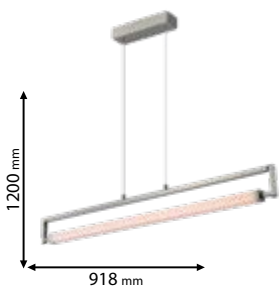

5 YEARS TOTAL WARRANTY
+ 3 standard
2 extended

IP40

~230V

SMD
2835

>15000

Ra≥80

EMC

955LINUS1P