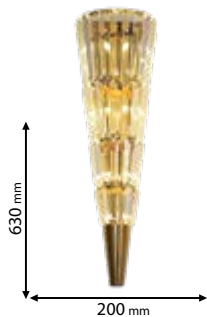

955BRIX7W/GD

Type: Wall lamp
Body colour: Titanium Gold
Material: Stainless Steel & Crystals
Max.: 7x11W