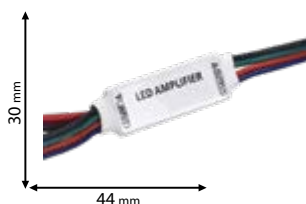

99RGBAMPLIFIER3

Type: Mini RGB amplifier
3x72W/144W
Current: 2A (each channel)
Voltage: 12-24V
Height: 20 mm

Scan QR code for 3D models, IES files & price.