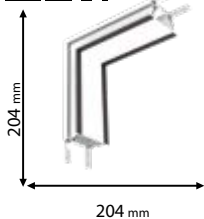

Type: Inside corner for LED profile
Power: 8W
Lumens: 800lm
Efficiency: 100lm/W
Body colour: Black | White
Mounting: Recessed
Material: Aluminum + PC

LED neutral WHITE 4000K 120° F

- 99PFMI40/BL
- 99PFMI40/WH