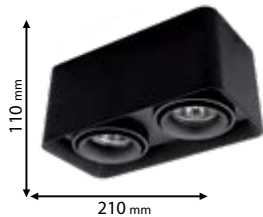

SURFACE DOWN LIGHTS

Lamps Not Included

92DL044S2/BL

Type: Down light
Body colour: Black
Material: Aluminum
Mounting: Surface
Max.: 2x8W

Lamps Not Included

92DL044S2/BLWH