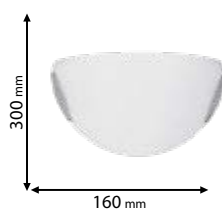

Lamps
Not Included

951330

Type: Ceiling lamp
Body colour: White
Material: Metal + Glass
Max.: 60W

Lamps
Not Included

951351

Type: Wall lamp
Body colour: White
Material: Metal + Glass
Max.: 60W

Scan QR code for 3D models,
IES files & price.