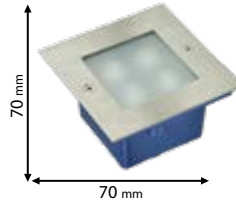

Type: Recessed step light
Power: 1W
Lumens: 70lm
Body colour: Grey
Height: 80 mm
Material: Stainless Steel + Aluminum

96GRFLED001/T3W
warm WHITE
3000K
96GRFLED001/T3
neutral WHITE
4000K