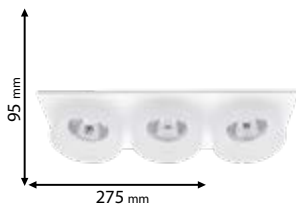

92045S3/WHFR

Type: Down light
Body colour: White
Height: 45mm
Cut size: 240x70mm
Material: Aluminum + Acrylic
For use with LED bulb only

Lamps Not Included 4xGU5.3