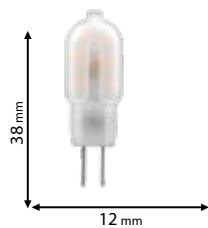

Type: LED lamp SMD
Rated voltage: 12V DC
Power: 1.2W
Lumens: 100lm
Lamp holder: G4

3 YEARS TOTAL WARRANTY
+ 3 standard
0 extended

IP20

>25000

30000h

RoHS COMPLIANT

EMC

CE

Scan QR code for 3D models,
IES files & price.