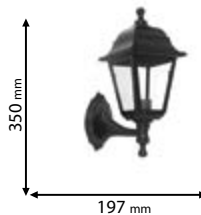

Type: Wall lantern
Body colour: Black
Material: UV resistant PP + Glass
Max.: 40W

UV resistant

Lamps Not Included

96514F/BL