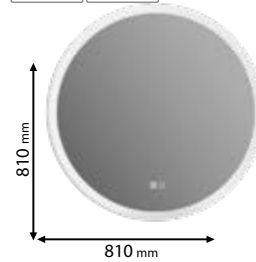

99MIRROR36R2

Type: LED mirror light
Power: 36W
Lumens: 1300lm
Mounting: Surface on the wall
Material: Glass
Features & Functions: Touch switch, Dimmable, Memory, Demisting, Back light, Plug-in

5 YEARS TOTAL WARRANTY
+ 3 standard
+ 2 extended

IP44

~230V

Ra≥80

EMC
COMPLIANT

RoHS
COMPLIANT

CE

Scan QR code for 3D models,
IES files & price.