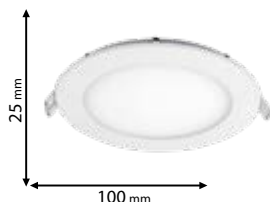

Type: Round LED panel
Power: 6W
Lumens: 510lm
Efficiency: 85lm/W
Body colour: White
Cut size: 77 mm
Material: Polycarbonate

IP40

~230V

SMD 2835

>20000

30000h

Ra≥80

EMC