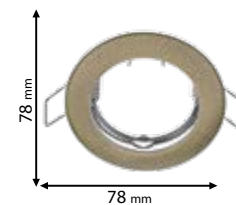

9270/AB

Type: Fixed down light
Body colour: Antique brass
Material: Die-cast zinc
Height: 25 mm
Cut size: 58 mm
Max.: 50W

Scan QR code for 3D models, IES files & price.