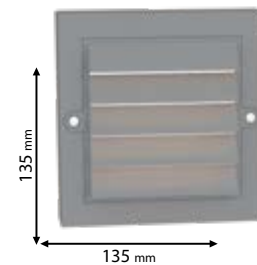

Type: LED wall lamp
Power: 6W
Lumens: 100lm
Efficiency: 17lm/W
Body colour: Grey
Material: UV resistant ABS+ PC

UV resistant

OUTDOOR | GRF LED

3 YEARS TOTAL WARRANTY
+ 2 standard
1 extended

IP65
~230V
SMD 2835
>15000
Ra≥80
EMC

Scan QR code for 3D models,
IES files & price.