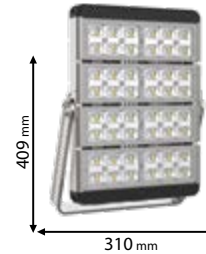

Type: LED Floodlight
Power: 200W
Lumens: 25000lm
Efficiency: 125lm/W
Surge Protection: 10kV
Body colour: Black & Grey
Material: Aluminum +
Engineering plastic cover

5 YEARS TOTAL WARRANTY
+ 3 standard
2 extended

IP67

~230V

SMD
7070

30000h

Ra>70

EMC

Scan QR code for 3D models,
IES files & price.