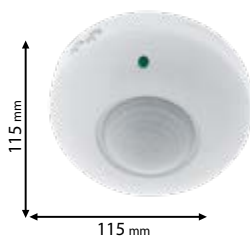

INFRARED MOTION SENSORS

99DS101

Type: Infrared motion sensor ST07
Detection range: 360°
Rated load: ESL/LED - 300W, IL - 1200W
Detection distance: max. 6m
Time delay: 10s to 7min
Ambient light: 10 - 2000LUX
Detection motion speed: 0.6-1.5m/s
Body colour: White
Height: 58 mm