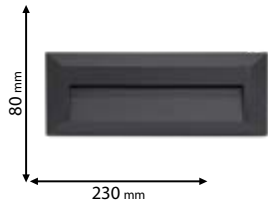

WALL LAMPS, IP65

96GRFLED02/DGR

Type: LED wall light
Power: 1.8W
Lumens: 90lm
Body colour: Dark grey
Material: ABS + PVC
Operating temperature:
-20°C÷+65°C