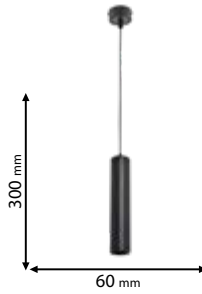

DECOR | TL 29

93TL291L10WW/WH

Type: Pendant lamp
Power: 10W
Lumens: 800lm
Body colour: White
Material: Aluminum

93TL291L10WW/BL

Type: Pendant lamp
Power: 10W
Lumens: 800lm
Body colour: Black
Material: Aluminum