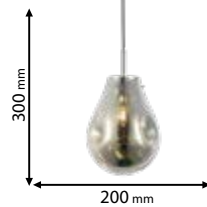

Lamps
Not Included

955HELEN1/SM

Type: Pendant lamp
Body colour: Smoky
Material: Iron + Glass
Max.: 1x40W