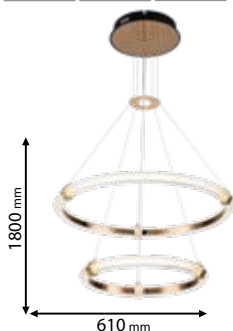

5 YEAR TOTAL WARRANTY
3 standard+2 extended
+ 2 extended

IP40

~230V

SMD
2835

>15000

Ra≥80

EMC

Click on the image
& view the price

Scan QR code for 3D models,
IES files & price.

LED warm WHITE 3000K **G**

955FELIX3058

Type: Chandelier
Power: 58W
Lumens: 3700lm
Body colour: Black & Gold
Material: Metal + Acrylic+
Silicone tube

LED warm WHITE 3000K **G**

955FELIX3035

Type: Chandelier
Power: 35W
Lumens: 2200lm
Body colour: Black & Gold
Material: Metal + Acrylic +
Silicone tube