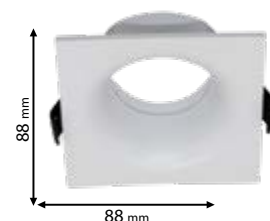

92EL902S1/BL

Type: Fixed square down light
Body colour: Black
Height: 40 mm
Cut size: 75x75 mm
Material: Plastic
Max.: 8W
Max. beam angle: 60°
For use with LED bulb only

Lamps
Not Included

92EL902S1/WH

Type: Fixed square down light
Body colour: White
Height: 40 mm
Cut size: 75x75 mm
Material: Plastic
Max.: 8W
Max. beam angle: 60°
For use with LED bulb only