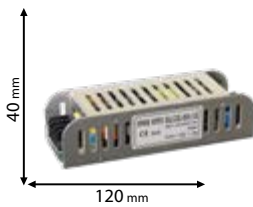

99SET6024IP20S

Type: 24V DC Driver Slim Series
Power: 60W
Input Voltage: 176-264V AC/
50-60Hz
Output voltage: 24V DC
Output Current: 2.5A
Height: 30 mm

24V DC