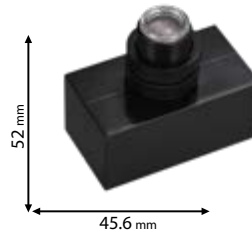

99DS307

Type: Light control sensor ST314
Rated current: 10A
Ambient light: <10lux

IP66