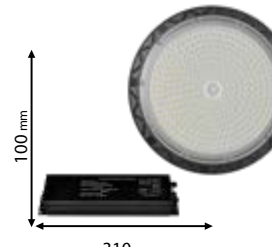

Type: LED high bay
Power: 200W
Lumens: 22000lm
Efficiency: 110lm/W
Emergency time: max 1.5h
Surge Protection: 6kV
Body colour: Black
Material: Aluminum + PC
Appr. mounting height: 7 m

*For individual inquiries and accurate calculations, ELMARK offers its customers free project preparation.