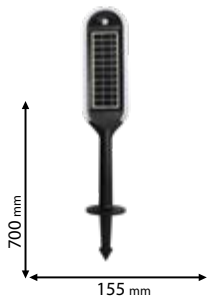

98SOL309

Type: Solar Garden Bollard Lamp
Power: 5W
Lumens: 400lm
Battery: 3.7V/ 2000mAh 18650 Replace-able Li-ion battery
Charging time: 12h
Discharging time:
• Mode A: till 4 nights
• Mode B: till 2 nights
Body Colour: Black
Material: ABS + PC; V0; UV-Resistant

Installation:

- Built-in Soft Lawn
- Built-in Concrete ground

Functions:

- A- Light up at night and full brightness after motion detection and lower when 20sec no motion
- B- Automatically light up at night with 50% brightness. After 5h turn to mode A.