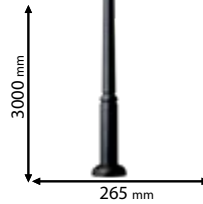

Type: Pole without door for
BEPPE400; VIVI400; GINO400
Body Colour: Black
Material: Resin
**VIVI 400 can be mounted to the
pole only 1L or 2L bracket*

UV resistant

Lamp
Not Included

96EKTOR3000D/BL

Type: Pole without door for
BEPPE400; VIVI400; GINO400
Body Colour: Black
Material: Resin
**VIVI 400 can be mounted to the
pole only 1L or 2L bracket*