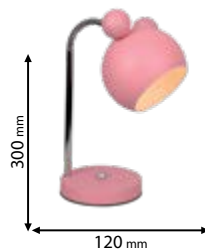

Lamps
Not Included

955MICKEY1T/P

Type: Table lamp
Body colour: Pink
Material: Metal
Max.: 40W