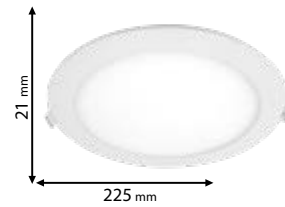

99LED617IP44CW

Type: LED panel
Power: 18W
Lumens: 1440lm
Efficiency: 80lm/W
Body colour: White
Material: Aluminum

5 YEARS TOTAL WARRANTY
+ 4 standard
+ 1 extended

IP44

~230V

SMD
2835

>20000

30000h

Ra≥80

EMC

Scan QR code for 3D models, IES files & price.