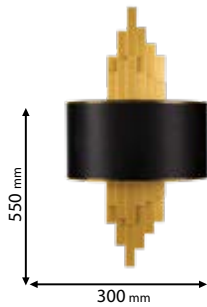

CE

Scan QR code for 3D models,
IES files & price.

Lamps Not Included  2xE14

955BRETON2W/BL

Type: Wall lamp
Body colour: Gold & Black
Material: Stainless Steel + PC Fabric
Max.: 2x40W

Lamps Not Included  2xE14