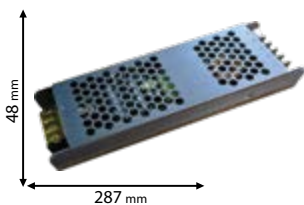

LAMPS | POWER SUPPLIES

3 YEARS TOTAL WARRANTY
+ 3 standard
0 extended

- IP20
- 12V DC
- RoHS
- EMC
- CE

Scan QR code for 3D models, IES files & price.

99XSETDC6024IP20

99XSETDC10024IP20
99XSETDC15024IP20

Click on the image & view the price