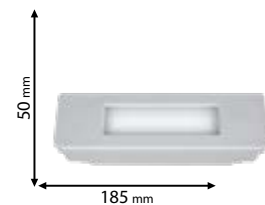

Type: LED recessed light
Lamp holder: R7s
Power: 7.5W
Lumens: 850lm
Efficiency: 113lm/W
Body colour: Grey
Material: Resin

OUTDOOR | NINA

5 YEARS TOTAL WARRANTY
+ 3 standard
2 extended

IP55

~230V

SMD
2835

>15000

Ra≥80

EMC

Scan QR code for 3D models,
IES files & price.