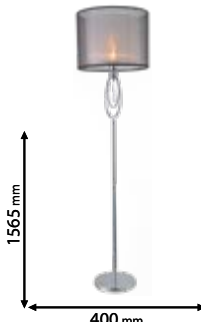

955MAYA1F

Type: Floor lamp
Body colour: Chrome
Material: Metal + Glass + Fabric shade
Max.: 40W

Lamps Not Included

955MERY1F/CH

Type: Floor lamp
Body colour: Chrome
Material: Metal + Crystal + Fabric shade
Max.: 40W