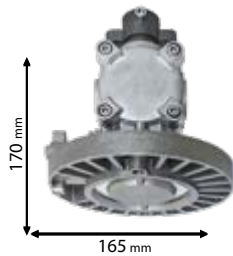

720100

Type: Explosion Proof LED Ceiling Lamp
Application: Zone 1, 2, 21, 22
Power: 24W
Lumens: 2400lm
Efficiency: 100lm/W
LED Chip: SAMSUNG
CRI≥80
Lamp Class: I
Temperature operating range: from -40°C to + 45°C
Material: Aluminum & PC
IP Code: 67

II 2G Ex Db mb IIB +H2 T6 Gb
II 2D Ex tb mb IIIC T85°C IP67 Db

* Full range of products from the explosion proof section you can find in ELMARK Electrical Catalogue 2023.

LED	cold WHITE 6500K	EX-PROOF	

720105