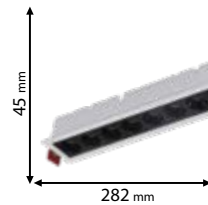

warm WHITE 3000K
neutral WHITE 4000K
92EL051230/WHBK
92EL051240/WHBK

Type: Recessed LED COB Linear Light
Power: 10W
Lumens: 800lm
Efficiency: 80lm/W
Body colour: White & Black
Material: Aluminum
Mounting: Recessed
Cut size: 272x35mm
Height: 35 mm