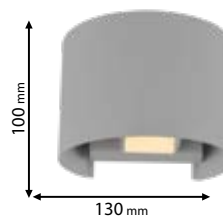

969LED100R/GR

Type: LED wall lamp
Power: 2x5W
Lumens: 900lm
Efficiency: 90lm/W
Body colour: Grey
Material: Aluminum + Glass