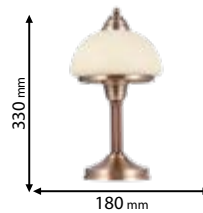

Type: Wall lamp
Body colour: Golden
copper brass & Beige
Material: Metal + Glass
Max.: 40W

Lamps
Not Included

1xE27

955KRISTA1T

Type: Table lamp
Body colour: Golden
copper brass & Beige
Material: Metal + Glass
Max.: 40W