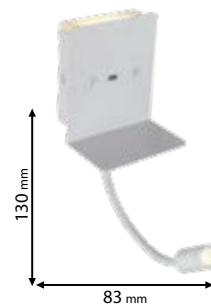

Type: LED wall lamp
Power: 3W+3W
Lumens: 195lm+195lm
Body colour: White
Mounting: Surface
Material: Aluminum
*With USB 2A and 2 switch ON/OFF for front & back lights

Scan QR code for 3D models,
IES files & price.