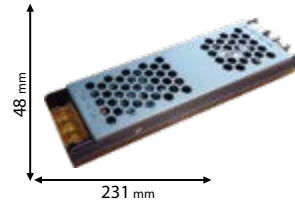

99SETDC120IP20SD

Type: 12V DC Dimmable Driver Slim Series
Power: 120W
Input Voltage: 176-264V AC/ 50-60Hz
Output Volatge: 12V DC
Output Current: 10A
Height: 30mm
* 0-10V signal Dimming & AC Thyristor Dimming