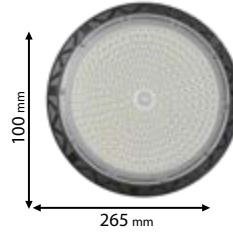

98LONDON100SMD

Type: LED high bay*
Power: 100W
Lumens: 11000lm
Efficiency: 110lm/W
Surge Protection: 6kV
Body colour: Black
Material: Aluminum + PC
Approximate mount. height: 4 m

LED neutral WHITE 4000K 90x120° **E**