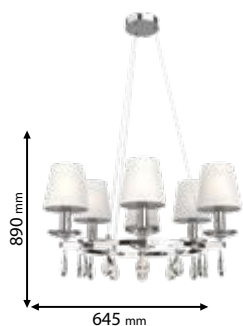

Type: Pendant lamp
Body colour: Chrome & White
Material: Iron + Fabric + Crystal
Max.: 6x40W

Lamps
Not Included

955BARBARA3