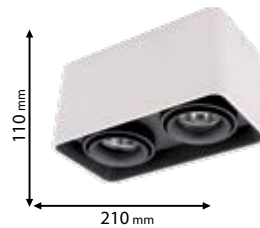

Type: Down light
Body colour: White & Black
Material: Aluminum
Mounting: Surface
Max.: 2x8W

Lamps Not Included

92DL044S2/GDBL