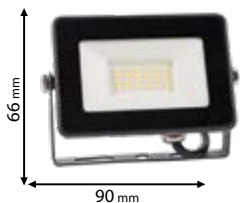

98VEGA20SLIM

Type: LED Floodlight
Power: 20W
Lumens: 1800lm
Efficiency: 90lm/W
Body colour: Black
Material: Plastic+Aluminum
LED driver: Mounted in the body