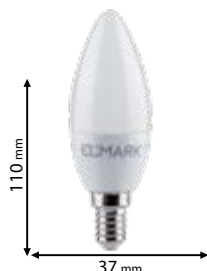

99LED917

Type: LED lamp CANDLE C37
Power: 8W
Lumens: 800lm
Efficiency: 100lm/W
Lamp holder: E14