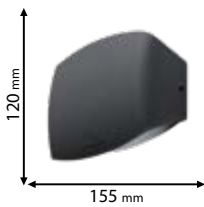

95ABRAM150/BL

Type: LED wall lamp
Power: 3.2W
Lumens: 400lm
Efficiency: 125lm/W
Body colour: Black
Material: Resin + Clear glass
UV resistant