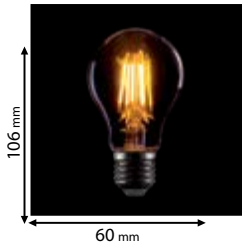

99LED773D

Type: LED filament vintage lamp A60
Power: 8W
Lumens: 580lm
Lamp holder: E27
Material: Golden glass

LED warm WHITE 2700K 360° F DIMMABLE E27