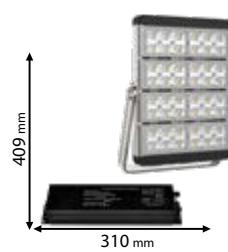

98MARS20090CWE

Type: LED Floodlight
Power: 200W
Lumens: 28000lm
Efficiency: 140lm/W
Surge Protection: 6kV
Driver: Phillips
Body colour: Grey
Material: Aluminum + PC