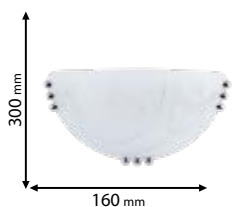

Type: Wall lamp
Body colour: White
Material: Metal + Glass
Max.: 60W

Scan QR code for 3D models,
IES files & price.