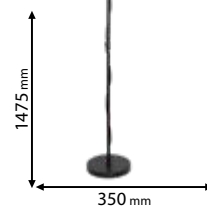

Lamps
Not Included

955MARSEL1F2/BL

Type: Floor lamp
Body colour: Black
Material: Metal + Fabric
Max.: 40W