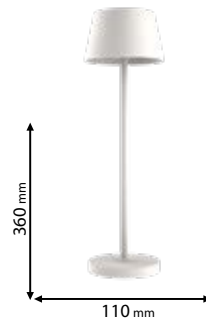

Type: Table Lamp
Power: 3W
Lumens: 110lm
Body colour: White
Material: Iron + Glass
* Touch Dimmer button | Type "C" USB cable 1m, without Adapter | 4000mah rechargeable lithium battery

Scan QR code for 3D models, IES files & price.