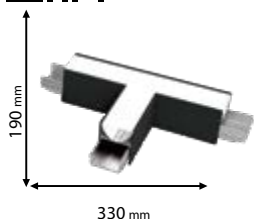

Type: T-connector for LED profile
Power: 12W
Lumens: 1200lm
Efficiency: 100lm/W
Body colour: Black | White
Mounting: Surface/Hanging
Material: Aluminum + PC
* Suitable only for ELMARK LED profiles