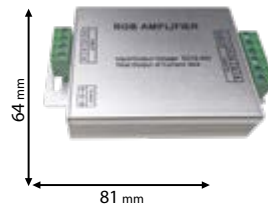

99RGBWAMPLIFIER3

Type: RGB+White amplifier
4x288/576W
Current: 6A (each channel)
Voltage: 12-24V
Height: 24 mm

3 YEARS TOTAL WARRANTY
+ 3 standard
0 extended

IP20

RoHS

EMC

CE

Scan QR code for 3D models,
IES files & price.