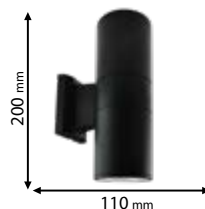

Type: Facade lighting
Power: 15W
Lumens: 1300lm
Efficiency: 85lm/W
Light direction: down
Body colour: Black
Material: Aluminum

warm WHITE 3000K
96GRF329WW/2BL
neutral WHITE 4000K
96GRF329/2BL