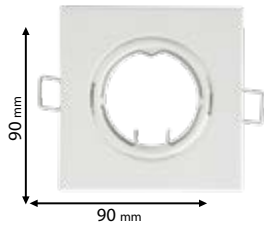

MOVABLE RECESSED DOWN LIGHTS

3 YEARS TOTAL WARRANTY
+ 3 standard
0 extended

Lamps Not Included 1xGU10

9251S/W

Type: Movable square downlight
Body colour: White
Material: Powder coated steel
Height: 28 mm
Cut size: 67 mm
Max.: 8W

Lamps Not Included 1xGU10

9251S/BL