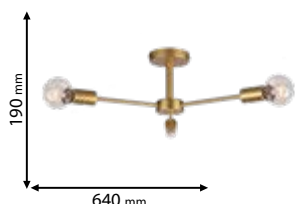

Lamps Not Included  6xE27

955ROXIE6/GD

Type: Chandelier
Body colour: Gold
Material: Metal
Max.: 6x40W

Lamps Not Included  3xE27

955ROXIE3/GD

Type: Chandelier
Body colour: Gold
Material: Metal
Max.: 3x40W

Scan QR code for 3D models,
IES files & price.