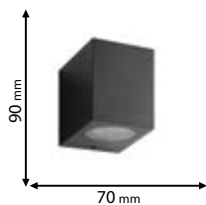

Type: Facade lighting
Body colour: Black
Light direction: down
Material: UV resistant ABS + PC
Max.: 8W

UV resistant

Lamps Not Included 1xGU10

96GRF320/GR