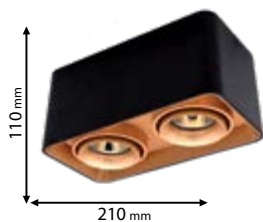

Type: Down light
Body colour: Black & Gold
Material: Aluminum
Mounting: Surface
Max.: 2x8W

Lamps Not Included

92DL044S2/GDWH