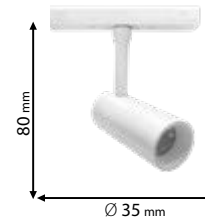

Type: Magnetic Track LED Light | EL-US05
Power: 6W
Lumens: 3000K: 470lm;
4000K: 480lm
Efficiency: 80lm/W
LED chip: Bridgelux
Driver: Non-flicker
Body colour: Black
Material: Metal

warm
WHITE
3000K

93US061230/BL

neutral
WHITE
4000K

93US061240/BL