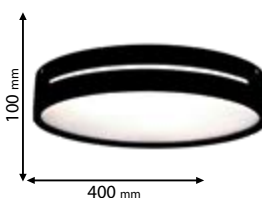

Type: Ceiling lamp
Body colour: Black
Material: Metal + Wood + Glass
Max.: 3x40W

Scan QR code for 3D models, IES files & price.