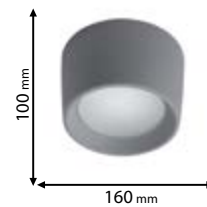

95LIVIA160/GR

Type: Ceiling lamp
Lamp holder: GX53
Power: 10W
Lumens: 1200lm
Efficiency: 120lm/W
Body colour: Grey
Material: Resin + frosted glass

UV resistant