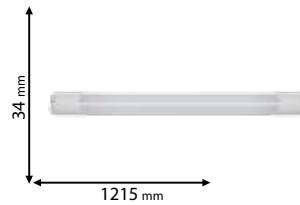

9MOD36W

Type: LED mod fixture
Power: 36W
Lumens: 2200lm
Efficiency: 61lm/W
Body colour: White
Material: PC+Iron

3 YEARS TOTAL WARRANTY
+ 3 standard
0 extended

IP40

~230V

Ra≥80

EMC

RoHS COMPLIANT

CE