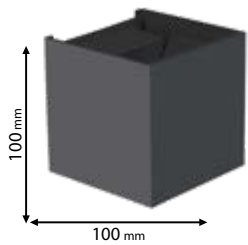

WALL LAMPS, IP54

969LED100S/BL

Type: LED wall lamp
Power: 2x5W
Lumens: 900lm
Efficiency: 90lm/W
Body colour: Black
Material: Aluminum + Glass