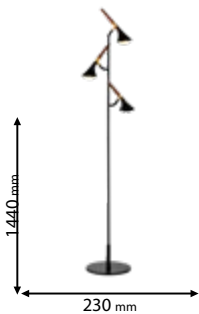

Ra≥80

EMC

Click on the image
& view the price

955DUNCAN3F

Type: Floor lamp
Power: 15W
Lumens: 1050lm
Body colour: Matte black & Wood
Material: Aluminum+ Iron+ PC

955DUNCAN1T

Type: Table lamp
Power: 5W
Lumens: 350lm
Body colour: Matte black & Wood
Material: Aluminum+ Iron+ PC