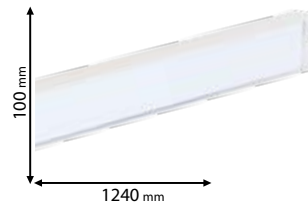

Type: Empty lighting fixtures
for single ended tubes T8
LED tube size: 2x1200mm
(2x18W)
Body Colour: White
Material: Metal + PP
Height: 53
*With hanging parts 1m