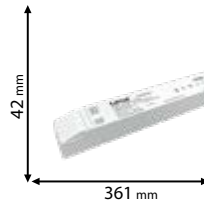

99DALI15024DC

Type: DALI T6 Constant Voltage Driver
Power: 150W
Input voltage: 220-240V AC/ 50-60Hz
Output voltage: 24V DC
Output Current: 0 - 6.25A
Dimming Depth: 0.1%
Application: for LED Strips; Light Box
Height: 30.3mm

* DALI + Push Dimming Functions

IP20

12/24V DC

RoHS

EMC

CE

Scan QR code for 3D models, IES files & price.