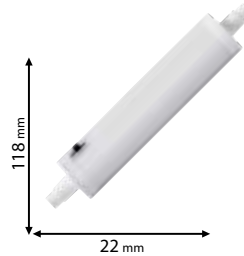

Type: LED lamp with settable colour temperature
Power: 7.5W
Lumens: 850lm
Efficiency: 113lm/W
Lamp holder: R7s

LED warm WHITE 3000K neutral WHITE 4000K cold WHITE 6500K **SETTABLE** 112°

E