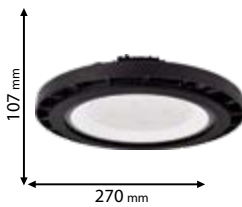

98GENEVA100SMD

Type: LED high bay
Power: 100W
Lumens: 14000lm
Efficiency: 140lm/W
Surge Protection: 6kV
Body colour: Black
Material: Aluminum
Approximate mount. height: 5 m

LED cold WHITE 5500K 110° D INDUSTRIAL