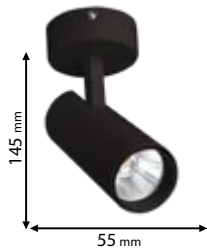

Type: Spotlight
Power: 15W
Lumens: 1350lm
Efficiency: 90lm/W
Body colour: Black
Mounting: Surface
Material: Aluminum