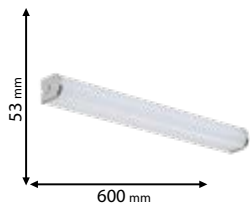

Type: LED mirror light
Power: 15W
Lumens: 1200lm
Body colour: Chrome
Mounting: Surface, on wall
Material: Aluminum + PC