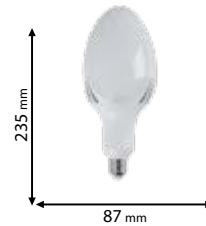

Type: High power LED lamp
Power: 40W
Lumens: 3600lm
Efficiency: 90lm/W
Lamp holder: E27
Material: Thermal conductive plastic and aluminum + PC milky white cover