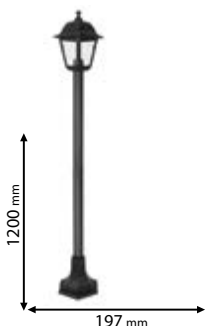

Type: Standing lantern
Body colour: Black
Material: UV resistant PP + Glass
Max.: 40W

UV resistant

Lamps Not Included

96514MF/BL