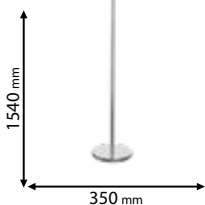

Type: Floor lamp
Body colour: White & Chrome
Material: Iron + Fabric + Acrylic
Max.: 40W

Lamps
Not Included

955INES1T

Type: Table lamp
Body colour: White & Chrome
Material: Iron + Fabric + Acrylic
Max.: 40W