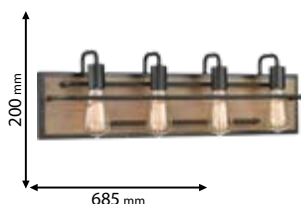

Click on the image & view the price

Lamps
Not Included

955SILVIA4W/BL

Type: Wall lamp
Body colour: Matt black & Wood
Material: Metal + Wood
Max.: 4x40W

Lamps
Not Included

955SILVIA3W/BL

Type: Wall lamp
Body colour: Matt black & Wood
Material: Metal + Wood
Max.: 3x40W