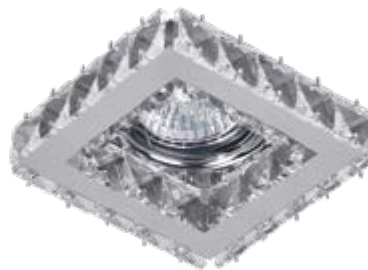

925773S/CL

Click on the image & view the price

CRYSTAL DOWN LIGHTS

Lamps Not Included