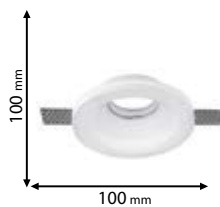

92GDL05R

Type: Round down light
Body colour: White
Material: Gypsum
Height: 40 mm
Cut size: 90 mm
Max.: 20W

Lamps Not Included 1xGU10