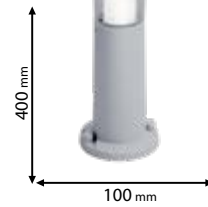

95CARLOWL/GR

Type: LED wall light
Lamp holder: GU10
Power: 6W
Lumens: 600lm
Efficiency: 100lm/W
Body colour: Black
Material: Resin+ PMMA

UV resistant