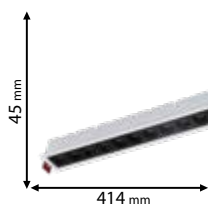

warm WHITE 3000K
neutral WHITE 4000K
92EL052030/WHBK
92EL052040/WHBK

Type: Recessed LED COB linear light*
Power: 15W
Lumens: 1200lm
Efficiency: 80lm/W
Body colour: White & Black
Material: Aluminum
Mounting: Recessed
Cut size: 406x35mm
Height: 35 mm

Scan QR code for 3D models, IES files & price.

*Dimmable with: DALI driver 99DALI1240042 | 0-10V driver 99SETDC12D010