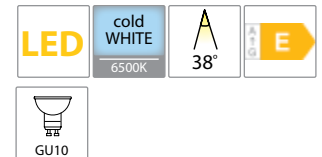

99LED832HECW

Type: LED lamp SMD
Power: 9W
Lumens: 1000lm
Efficiency: 110lm/W
Lamp holder: GU10