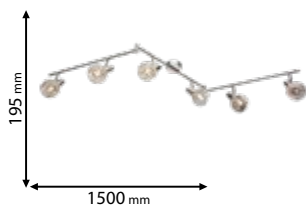

955JULIE6

Type: Ceiling spot lamp
Body colour: Satin nickel &
Aluminum
Material: Metal
Max.: 6x40W

Lamps
Not Included

955JULIE4

Type: Ceiling spot lamp
Body colour: Satin nickel &
Aluminum
Material: Metal
Max.: 4x40W