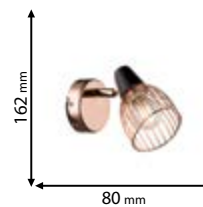

955AMBIX3

Type: Ceiling spot lamp
Body colour: Black & Copper
Material: Metal
Max.: 3x40W

Lamps
Not Included

955AMBIX1W

Type: Wall spot lamp
Body colour: Black & Copper
Material: Metal
Max.: 40W

Scan QR code for 3D models,
IES files & price.