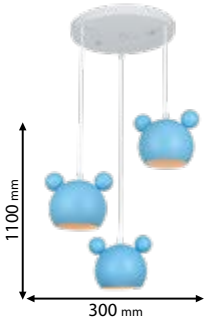

RoHS

CE

Scan QR code for 3D models,
IES files & price.

Lamps
Not Included

3xE27

955MICKEY3/B

Type: Pendant lamp
Body colour: Blue
Material: Metal
Max.: 3x40W

Lamps
Not Included