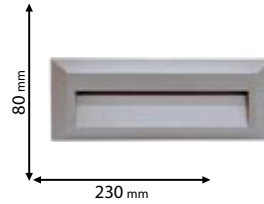

96GRFLED02/GR

Type: LED wall light
Power: 1.8W
Lumens: 90lm
Body colour: Grey
Material: ABS + PVC
Operating temperature:
-20°C÷+65°C

96GRFLED02/WH