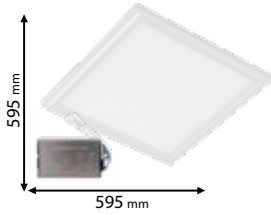

LED PANELS STELLAR IP40 WITH EMERGENCY DRIVER 3-50W

2 YEAR TOTAL WARRANTY
2 standard+0 extended

99XPANEL020WE

99XPANEL020CWE

Type: LED panel
Power: 48W
Lumens: 4320lm
Efficiency: 90lm/W
Emergency time: ≥2h
Body colour: White
Material: Aluminum
Height: 30 mm

IP40

99XPANEL021WE