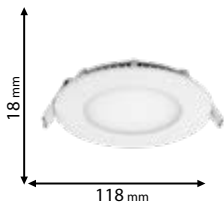

IP40

~230V

SMD 2835

>15000

15000h

Ra≥80

LED warm WHITE 2700K 120° F

LED neutral WHITE 4000K 120° F

LED cold WHITE 6500K 120° F

99XLED612

Type: Round LED panel*
Power: 12W
Lumens: 840lm
Efficiency: 70lm/W
Body colour: White
Cut size: 150 mm
Material: Aluminum

99XLED611

Type: Round LED panel*
Power: 12W
Lumens: 840lm
Efficiency: 70lm/W
Body colour: White
Cut size: 150 mm
Material: Aluminum

99XLED611CW

Type: Round LED panel*
Power: 12W
Lumens: 840lm
Efficiency: 70lm/W
Body colour: White
Cut size: 150 mm
Material: Aluminum