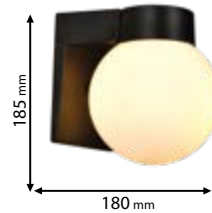

Type: Wall lamp
Body colour: Black
Material: Aluminum + PC
Max.: 20W

Lamps Not Included

96ALAN1W/BL