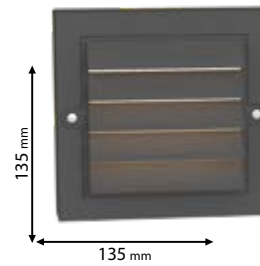

Type: LED wall lamp
Power: 6W
Lumens: 100lm
Efficiency: 17lm/W
Body colour: Black
Material: UV resistant ABS+ PC

UV resistant