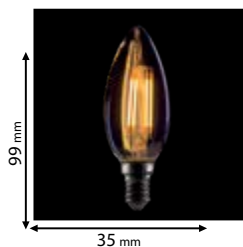

99LED772D

Type: LED filament vintage lamp C35
Power: 4W
Lumens: 360lm
Lamp holder: E14
Material: Golden glass

LED warm WHITE 2800-3200K 360° DIMMABLE E14