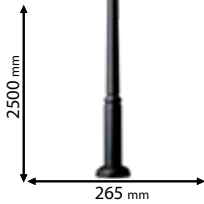

Type: Pole without door for
BEPPE400; VIVI400; GINO400
Body Colour: Black
Material: Resin
**VIVI 400 can be mounted to the
pole only 1L or 2L bracket*

UV resistant

Lamp
Not Included

96EKTOR3000D/BL

Type: Pole without door for
BEPPE400; VIVI400; GINO400
Body Colour: Black
Material: Resin
**VIVI 400 can be mounted to the
pole only 1L or 2L bracket*