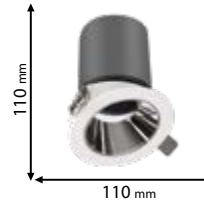

*Options with emergency kit

page 484

*Compatible with DALI & 0-10V Dimmable Drivers

page 837

UGR <19

92EL64531230/WH
92EL64531240/WH

UGR <19

92EL64532030/WH
92EL64532034/WH

Click on the image & view the price

MOVABLE RECESSED SPOT LIGHTS WITH HONEY COMB, IP44

5 YEARS TOTAL WARRANTY
+ 3 standard
2 extended

IP44

~230V

RoHS COMPLIANT

CE

Scan QR code for 3D models, IES files & price.

warm WHITE 3000K 92EL64531230/WH

neutral WHITE 4000K 92EL64531240/WH

Type: Recessed LED adjustable spotlight*
Power: 12W
Lumens: 900lm
Efficiency: 75lm/W
Body colour: White & Grey
Material: Aluminum + PC
Mounting: Recessed
Cut size: 75 mm
Height: 96 mm

*Dimmable with:

DALI driver	0-10V driver
cat.No:	cat.No:
99DALI1240042	99SETDC12D010

warm WHITE 3000K 92EL64532030/WH

neutral WHITE 4000K 92EL64532040/WH

Type: Recessed LED adjustable downlight*
Power: 20W
Lumens: 1500lm
Efficiency: 75lm/W
Body colour: White & Black
Material: Aluminum
Mounting: Recessed
Cut size: 100 mm
Height: 110 mm

*Dimmable with:

DALI driver	0-10V driver
cat.No:	cat.No:
99DALI2050042	99SETDC20D010