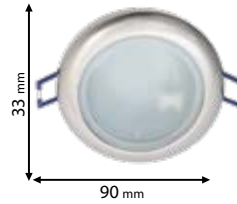

Type: Bathroom downlight
Body colour: Satin nickel
Material: Steel + Glass
Cut size: 60mm
Max.: 50W

IP44

~230V

RoHS COMPLIANT

CE

Scan QR code for 3D models, IES files & price.