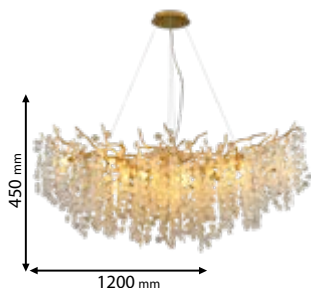

Type: Chandelier
Body colour: Gold
Material: Aluminum + Crystals
Max.: 13x11W

Lamps
Not Included

6xG9

955SMITH6