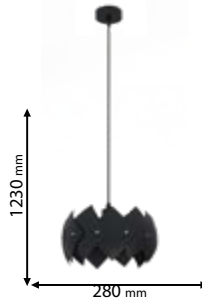

5 YEARS TOTAL WARRANTY
+ 3 standard
2 extended

Lamps Not Included

955ROBBY1/BL

Type: Pendant lamp
Body colour: Black & White
Material: Metal + PP
Max.: 25W

Lamps Not Included

955ROCCO1/BL

Type: Pendant lamp
Body colour: Black
Material: Metal + PP
Max.: 25W