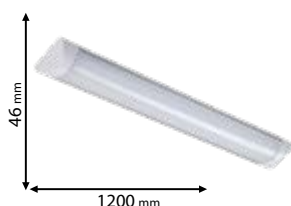

9XREMY36LED

Type: LED fixture
Power: 36W
Lumens: 3300lm
Efficiency: 92lm/W
Body colour: White
Mounting: Surface
Material: PP+PC

LED cold WHITE 6400K 115° F