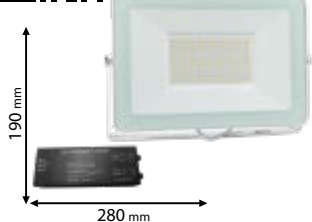

Type: LED Floodlight
Power: 100W
Lumens: 9000lm
Efficiency: 90lm/W
Emergency time: max. 1h
Body colour: White
Material: Plastic+Aluminum
LED driver: Mounted in the body

- ~230V
- Ra≥80
- EMC
- IP65

Scan QR code for 3D models, IES files & price.