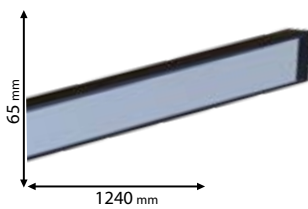

Type: Empty lighting fixtures for single ended tubes T8
LED tube size: 1x1200mm (1x18W)
Body Colour: Black
Material: Metal + PP
Height: 53 mm
*With hanging parts 1m

Lamps
Not Included

99POM122/BL

Type: Empty lighting fixtures for single ended tubes T8
LED tube size: 2x1200mm (2x18W)
Body Colour: Black
Material: Metal + PP
Height: 53 mm
*With hanging parts 1m