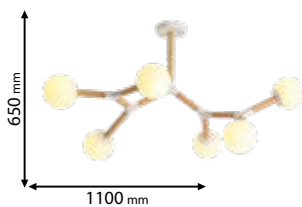

955JANE6

Type: Chandelier
Body colour: Gold & White
Material: metal + Glass
Max.: 6x40W

Lamps Not Included