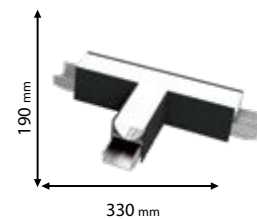

Type: T-connector for LED profile
Power: 12W
Lumens: 1200lm
Efficiency: 100lm/W
Body colour: Black | White
Mounting: Surface/Hanging
Material: Aluminum + PC
* Suitable only for ELMARK LED profiles

5 YEARS TOTAL WARRANTY
+ 3 standard
2 extended

IP40

~230V

Ra≥80

EMC

CE

Scan QR code for 3D models,
IES files & price.