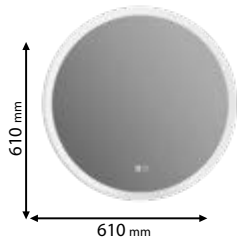

99MIRROR24R1

Type: LED mirror light
Power: 24W
Lumens: 910lm
Mounting: Surface on the wall
Material: Glass
Features & Functions: Touch switch, Dimmable, Memory, Demisting, Back light, Plug-in

LED neutral WHITE 4000K 120° **G**

DIMMABLE IP44