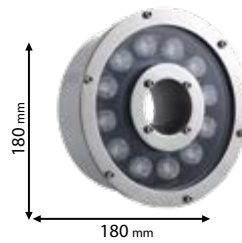

96FL12RGB

Type: LED fountain light with remote control
Rated voltage: 12V AC
Power: 12W
Body colour: Grey
Height: 80 mm
Material: Stainless steel
24 key remote controller