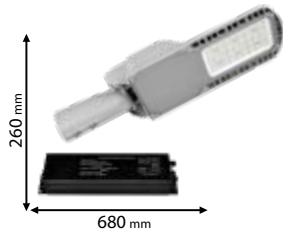

98BERLIN200SMDE

Type: LED Street light
Power: 200W
Lumens: 30000lm
Efficiency: 150lm/W
Emergency time: max 1.5h
Surge Protection: 6kV
Body colour: Grey
Material: Aluminum + PC cover
Diameter of the pole: 60mm
Appr. mounting height: 11-13m