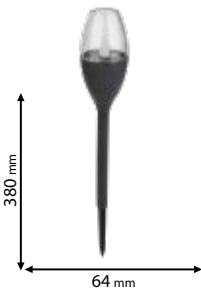

SOLAR PATHWAY LIGHTS, IP44

1 YEARS TOTAL WARRANTY
+ 1 standard
0 extended