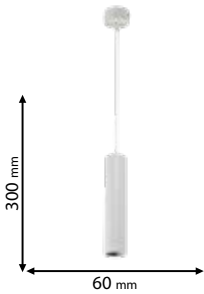

93TL291L10WW/WH

Type: Pendant lamp
Power: 10W
Lumens: 800lm
Body colour: White
Material: Aluminum