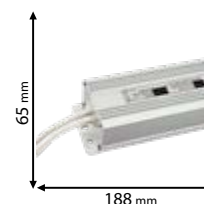

99SET12024IP67S

Type: 24V DC Driver Slim Series
Power: 120W
Input Voltage: 90-264V AC/
50-60Hz
Output voltage: 24V DC
Output Current: 5A
Height: 22mm