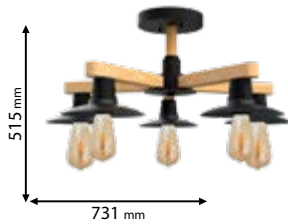

Type: Chandelier
Body colour: Black & Wood
Material: Metal + Wood
Max.: 5x25W

Lamps Not Included 3xE27

955PHIL3/BL