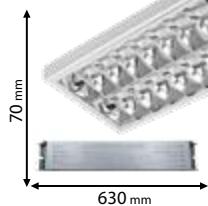

LIGHTING FIXTURE WITH LED TUBES STELLAR, SURFACE & RECESSED MOUNTING WITH EMERGENCY DRIVER 3-20W, IP21

2 YEAR TOTAL WARRANTY
2 standard+0 extended

neutral WHITE 4000K **9LOM2120LEDWE**

cold WHITE 6400K **9LOM2120LEDCWE**

Type: LED fixture with LED tube T8 Stellar
Power: 2x18W
Emergency power: 1x18W
Lumens: 2340lm
Efficiency: 65lm/W
Emergency time: ≥2h
Body colour: White
Material: Aluminum + PC
Mounting: Surface

neutral WHITE 4000K **9LBM2120LEDWE**

cold WHITE 6400K **9LBM2120LEDCWE**

Type: LED fixture with LED tube T8 Stellar
Power: 2x18W
Emergency power: 1x18W
Lumens: 2340lm
Efficiency: 65lm/W
Emergency time: ≥2h
Body colour: White
Material: Aluminum + PC
Mounting: Recessed

LIGHTING FIXTURE WITH LED TUBES STELLAR, RECESSED MOUNTING WITH EMERGENCY DRIVER 3-20W, IP21

2 YEAR TOTAL WARRANTY
2 standard+0 extended

neutral WHITE 4000K **9LBM260LEDWE**

cold WHITE 6400K **9LBM260LEDCWE**

Type: LED fixture with LED tubes T8 Stellar
Power: 2x9W
Emergency power: 1x9W
Lumens: 1170lm
Efficiency: 65lm/W
Emergency time: max.3h
Body colour: White
Material: Steel + Aluminum
Mounting: Recessed

neutral WHITE 4000K **9LBM460LEDWE**

cold WHITE 6400K **9LBM460LEDCWE**

Type: Square LED fixture with LED tubes T8 Stellar
Power: 4x9W
Emergency power: 2x9W
Lumens: 2340lm
Efficiency: 65lm/W
Emergency time: max.3h
Body colour: White
Material: Steel + Aluminum
Mounting: Recessed

LIGHTING FIXTURE ELMARK WITH LED TUBES, RECESSED MOUNTING WITH EMERGENCY DRIVER 3-20W, IP65

3 YEAR TOTAL WARRANTY
3 standard+0 extended

neutral WHITE 4000K **9BM218LEDE**

cold WHITE 6500K **9BM218LEDCWE**

Type: LED fixture with LED tubes T8 ELMARK
Power: 2x18W
Emergency power: 1x18W
Lumens: 3240lm
Efficiency: 95lm/W
Emergency time: ≥2h
Body colour: Grey
Material: PC
Reflector: steel white

IP65