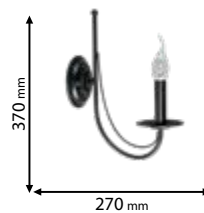

Lamps
Not Included

955ANGELA1W

Type: Wall lamp
Body colour: Black
Material: Metal
Max.: 40W