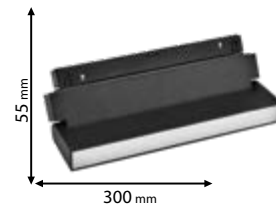

Type: Magnet foldable LED light
Power: 12W
Lumens: 740lm
Efficiency: 62lm/W
Body colour: Black
Material: Metal

3 YEARS TOTAL WARRANTY
+ 3 standard
0 extended

Scan QR code for 3D models,
IES files & price.