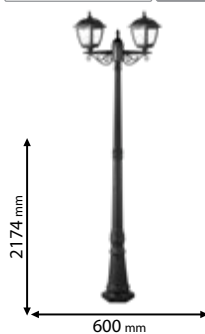

Recommended bulb

E27

page 729

ELMARK
The Brand of Electricity

OUTDOOR | PAUL

3 YEARS TOTAL WARRANTY
+ 2 standard
+ 1 extended

IP44

~230V

RoHS COMPLIANT

CE

Click on the image & view the price

GARDEN LANTERNS, IP44

Lamps Not Included

96511F2/BL

Type: Standing lantern
Body colour: Black
Material: UV resistant PP + PC
Max.: 40W

UV resistant

Lamps Not Included

96511F/BL

Type: Standing lantern
Body colour: Black
Material: UV resistant PP + PC
Max.: 40W

UV resistant

Scan QR code for 3D models, IES files & price.

Download **ELMARK BUSINESS APP**

from www.elmarkholding.eu or for mobile from

or