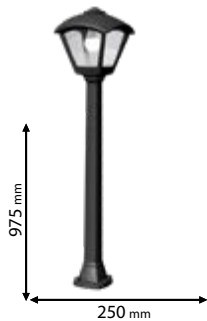

96DARIO250M/BL

Type: Floor lamp
Lamp holder: E27
Power: 8.5W
Lumens: 969lm
Efficiency: 147lm/W
Body colour: Black + Clear
Diffuser
Material: Resin+ PMMA