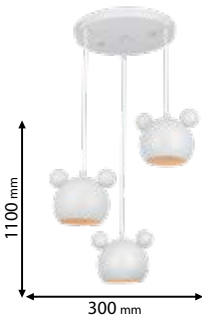

955MICKEY3/WH

Type: Pendant lamp
Body colour: White
Material: Metal
Max.: 3x40W

Lamps Not Included 1xE27