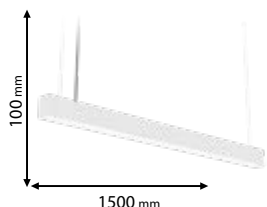

Type: LED profile
Power: 50W
Lumens: 5000lm
Efficiency: 100lm/W
Body colour: White
Mounting: Surface/Hanging
Material: Aluminum + PC