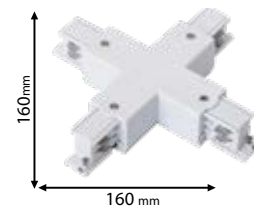

Type: X-type adapter for two lines track rail
Body colour: Black | White
Width: 30 mm
Material: ABS anti-flaming + copper sheet
Max.: 10A

IP20

~230V

RoHS COMPLIANT

CE

Scan QR code for 3D models, IES files & price.