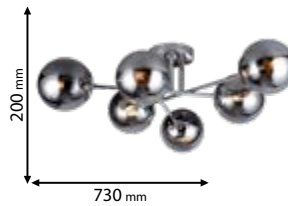

Type: Chandelier
Body colour: Chrome &
Smoked glass
Material: Metal + Glass
Max.: 8x40W

Lamps
Not Included

6xE14

955ERMINA6

Type: Chandelier
Body colour: Chrome &
Smoked glass
Material: Metal + Glass
Max.: 6x40W