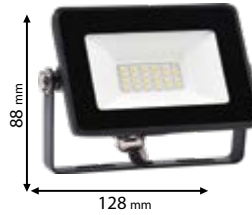

98HELIOS20

Type: LED Floodlight
Power: 20W
Lumens: 1600lm
Efficiency: 80lm/W
Body colour: Black
Material: Aluminum casting
LED driver: Mounted in the body

LED cold WHITE 5000-5500K 120° IP65 F