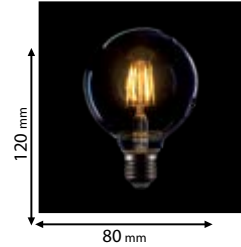

99LED975D

Type: LED filament vintage lamp G80
Power: 8W
Lumens: 580lm
Lamp holder: E27
Material: Golden glass

LED warm WHITE 2800-3200K 360° F DIMMABLE E27