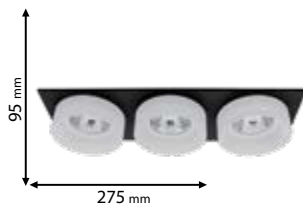

Type: Down light
Body colour: Black
Hight: 45mm
Cut size: 240x70mm
Material: Aluminum + Acrylic
For use with LED bulb only

Lamps Not Included

4xGU5.3