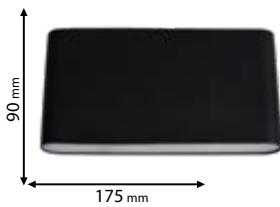

969LEDW12/BL