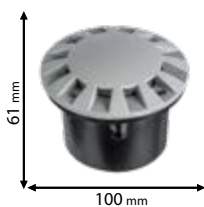

Type: Ground recessed fixture
Power: 1W
Lumens: 60lm
Body colour: Grey
Height: 61 mm
Material: Stainless steel

Scan QR code for 3D models,
IES files & price.