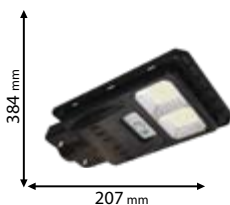

SOLAR STREET LIGHTS WITH SENSOR, IP65

Click on the image & view the price

2 YEARS TOTAL WARRANTY
+ 2 standard
0 extended

Type: Solar street light with remote control
Power: 30W
Lumens: 360lm
Solar panel: 5V/7W
Battery: 3.2V/5000mAh
Body colour: Black
Material: ABS
Function: Light sensor; Control ON/OFF and dimmable via remote control