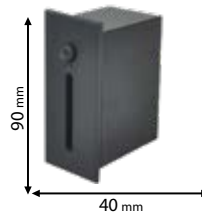

SENSOR:

Type: PIR/Light | Detection distance: max. 2m | Ambient Light: < 10LUX | Time-Delay: 30s

92EL1460340/BL

Type: Recessed LED ambient light
Power: 3W
Lumens: 16lm
Efficiency: 5.33lm/W
Body colour: Black
Material: Aluminum
Mounting: Recessed
Cut size: 72x38 mm
Depth: 50 mm