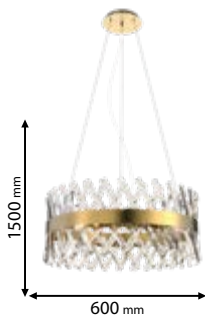

955WILLIAMLUX8

Type: Chandelier
Body colour: Antique brass
Material: Metal + Crystal
Max.: 8x40W

Lamps Not Included

12xE14