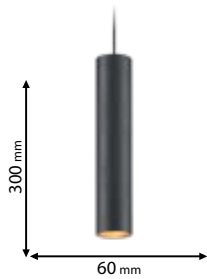

TWO & FOUR LINES TRACK HANGING LIGHT, TL29 SERIES

Lamps
Not Included

93TL292LGU10/BL

Type: Two lines track light -
hanging
Body colour: Black
Material: Aluminum
Max.: 8W

Lamps
Not Included

93TL292LGU10/WH