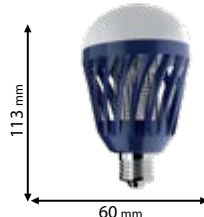

Type: Mosquito killer LED lamp
Power: 6W
Lumens: 400lm
Lamp holder: E27
Efficiency: 66.7 lm/W
No smell | No noise | No flicker | No UV | Friendly to eyes