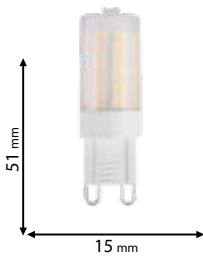

LED warm WHITE 3000K 300° F G9

99LED815

Type: LED lamp SMD
Power: 4W
Lumens: 350lm
Efficiency: 87.5lm/W
Lamp holder: G9

LED neutral WHITE 4000K 300° F G9

99LED816

Type: LED lamp SMD
Power: 4W
Lumens: 350lm
Efficiency: 87.5lm/W
Lamp holder: G9

LED cold WHITE 6500K 300° F G9

99LED817

Type: LED lamp SMD
Power: 4W
Lumens: 350lm
Efficiency: 87.5lm/W
Lamp holder: G9