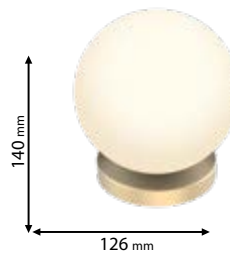

955ADAM1TL/GD

Type: Table lamp
Power: 3W
Lumens: 110lm
Body colour: Gold
Material: Iron & Glass
Working hours: 10-15h
* Type "C" USB cable 1m, without adapter | 4000mAh rechargeable lithium battery

Scan QR code for 3D models,
IES files & price.