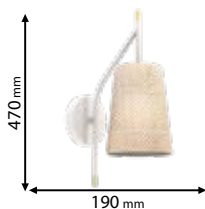

470 mm

190 mm

Type: Wall lamp
Body colour: White
Material: Iron + Fabric
Max.: 40W

Lamps
Not Included

1xE14

955THERA1T/WH

355 mm

200 mm