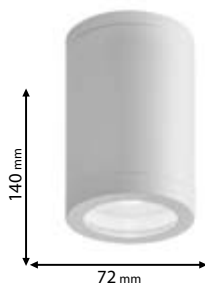

96DL306/WH

Type: Ceiling lamp
Body colour: White
Material: UV resistant ABS + PC
Max.: 8W
Max. beam angle: 90°

UV resistant

3 YEARS TOTAL WARRANTY
+ 2 standard
+ 1 extended

IP54

~230V

RoHS COMPLIANT

CE

Scan QR code for 3D models,
IES files & price.

Download from www.elmarkholding.eu or for mobile from