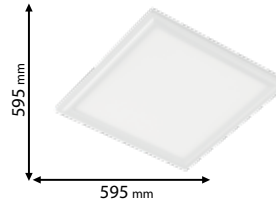

99XPANEL020CW

Type: LED panel*
Power: 48W
Lumens: 4320lm
Efficiency: 90lm/W
Body colour: White
Material: Aluminum
Height: 30 mm