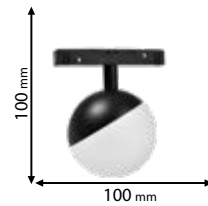

Type: Magnet LED fixture
Power: 10W
Lumens: 860lm
Efficiency: 86lm/W
Body colour: Black
Material: Metal + PC

3 YEARS TOTAL WARRANTY
+ 3 standard
0 extended