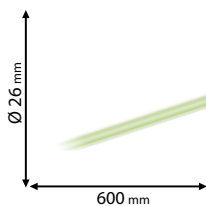

Type: LED tube T8 for fruits and vegetables
Power: 9W
Lumens: 720lm
Efficiency: 80lm/W
Lamp holder: G13
Green LED tube with special purpose used for fruits and vegetables in supermarkets.

LED cold WHITE 6000K +green (470nm) 300° G13 F