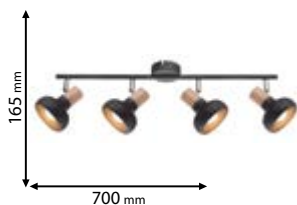

Lamps
Not Included

4xE14

955ADDY4/BL

Type: Ceiling spot lamp
Body colour: Black & Wood
painting
Material: Metal
Max.: 4x40W

Lamps
Not Included

3xE14

955ADDY3/BL

Type: Ceiling spot lamp
Body colour: Black & Wood
painting
Material: Metal
Max.: 3x40W