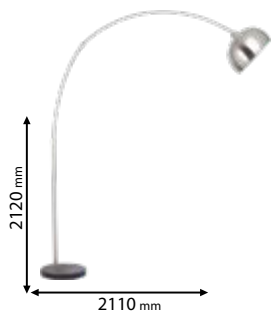

Type: Floor lamp
Body colour: Satin nickel
Material: Metal
Max.: 40W

Lamps
Not Included

955KILIE1