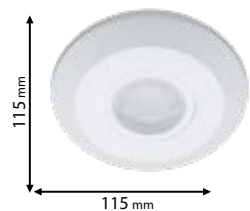

99DS110

Type: Infrared motion sensor ST05CA
Detection range: 360°
Rated load: ESL/LED - 300W, IL - 800W
Detection distance: max. 6m
Time delay: 10s to 15min
Ambient light: 10 - 2000LUX
Detection motion speed: 0.6-1.5m/s
Height: 24.3 mm