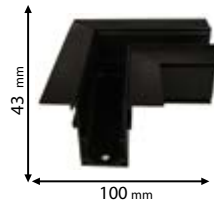

Type: L-connector for magnetic track rail 93MR3BM2/BL
Body colour: Black
Mounting: Recessed
Material: Aluminum