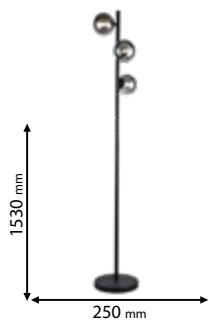

955ALBERTO1T

Type: Table lamp
Body colour: Black & Smoky
Material: Metal + Glass
Max.: 7W

Lamps Not Included

3xG9

955ALBERTO3F

Type: Floor lamp
Body colour: Black & Smoky
Material: Metal + Glass
Max.: 3x7W