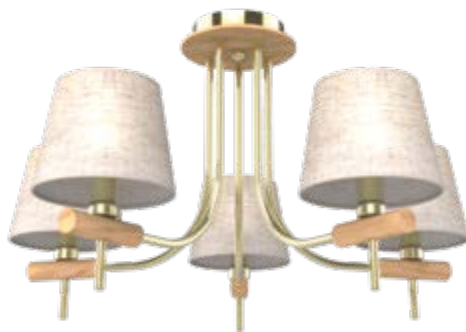

Recommended bulb

E14

page 732

955JONAS5