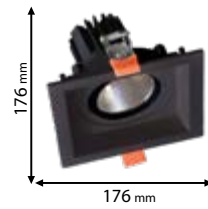

Type: Square down light movable*
Power: 30W
Lumens: 2100lm
Efficiency: 70lm/W
Body colour: Black
Cut size: 160x160mm
Height: 138 mm
Material: Aluminum

IP44

~230V

Ra≥80

warm WHITE 3000K
92DL81F3030/BL
neutral WHITE 4000K
92DL81F3040/BL