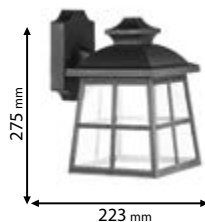

GARDEN LANTERNS, IP44

Lamps
Not Included

96512WD/BL

Type: Wall lantern
Body colour: Black
Material: UV resistant PP +
Glass
Max.: 40W

UV resistant

Lamps
Not Included

96513WD/BL