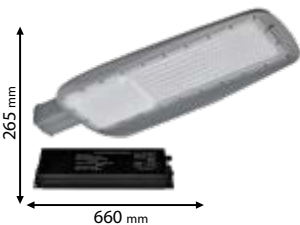

98PRAGUE200/WWE

Type: LED Street light
Power: 200W
Lumens: 26000lm
Efficiency: 130lm/W
Emergency time: max. 1.5h
Surge Protection: 6kV
Body colour: Grey
Material: Aluminum + PC cover
Diameter of the pole: 60mm
Approximate mounting height: 10-12m