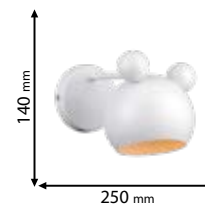

955MICKEY1W/WH

Type: Wall lamp
Body colour: White
Material: Metal
Max.: 40W

Lamps Not Included 1xE27

955MICKEY1T/WH