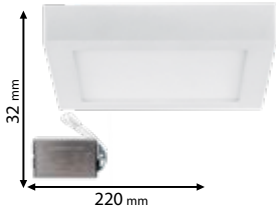

SQUARE LED PANELS ELMARK IP40 WITH EMERGENCY DRIVER 3-50W

5 YEAR TOTAL WARRANTY
3 standard+2 extended

99LED968WWE

Type: Square LED panel
Power: 18W
Lumens: 1420lm
Efficiency: 78lm/W
Emergency time: ≥3h
Body colour: White
Cut size: 205x205 mm
Material: Aluminum

IP40

99LED968E

Type: Square LED panel
Power: 18W
Lumens: 1420lm
Efficiency: 78lm/W
Emergency time: ≥3h
Body colour: White
Cut size: 205x205 mm
Material: Aluminum

IP40

99LED968CWE

Type: Square LED panel
Power: 18W
Lumens: 1420lm
Efficiency: 78lm/W
Emergency time: ≥3h
Body colour: White
Cut size: 205x205 mm
Material: Aluminum

IP40

99LED969WWE

Type: Square LED panel
Power: 18W
Lumens: 1420lm
Efficiency: 78lm/W
Emergency time: ≥3h
Body colour: White
Mounting: Surface
Material: Aluminum

IP40

99LED969E

Type: Square LED panel
Power: 18W
Lumens: 1420lm
Efficiency: 78lm/W
Emergency time: ≥3h
Body colour: White
Mounting: Surface
Material: Aluminum

IP40

99LED969CWE

Type: Square LED panel
Power: 18W
Lumens: 1420lm
Efficiency: 78lm/W
Emergency time: ≥3h
Body colour: White
Mounting: Surface
Material: Aluminum

IP40

ROUND LED GLASS PANELS ELMARK IP40 WITH EMERGENCY DRIVER 3-50W

5 YEAR TOTAL WARRANTY
3 standard+2 extended

99LED639E

99LED638E

Type: Round LED panel
Power: 6W
Lumens: 480lm
Efficiency: 80lm/W
Emergency time: ≥3h
Body colour: White
Cut size: 60 mm
Material: Aluminum + Glass

IP40

99LED641E

99LED640E

Type: Round LED panel
Power: 18W
Lumens: 1440lm
Efficiency: 80lm/W
Emergency time: ≥3h
Body colour: White
Cut size: 148 mm
Material: Aluminum + Glass

IP40