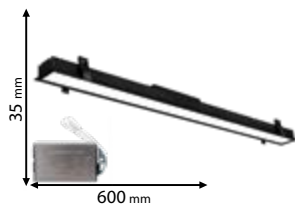

LINEAR LED LIGHTS ELMARK IP40 WITH EMERGENCY DRIVER 3-50W

YEAR TOTAL WARRANTY
3 standard+2 extended

warm WHITE
3000K

92EL052030/WHBKE

neutral WHITE
4000K

92EL052040/WHBKE

Type: Recessed LED linear light
Power: 15W
Lumens: 1200lm
Efficiency: 80lm/W
Emergency time: ≥3h
Body colour: White & Black
Material: Aluminum
Cut size: 406x35mm
Height: 35 mm

IP40

LED PROFILES ELMARK FOR RECESSED MOUNTING WITH EMERGENCY DRIVER 3-50W

5 YEAR TOTAL WARRANTY
3 standard+2 extended

warm WHITE
3000K

99PFM602430/BLE

neutral WHITE
4000K

99PFM602440/BLE

Type: LED profile
Power: 24W
Lumens: 2400lm
Efficiency: 100lm/W
Emergency time: ≥3h
Body colour: Black
Mounting: Recessed
Material: Aluminum + PC

IP40

warm WHITE
3000K

99PFM1505030/BLE

neutral WHITE
4000K

99PFM1505040/BLE

Type: LED profile
Power: 50W
Lumens: 5000lm
Efficiency: 100lm/W
Emergency time: ≥2h
Body colour: Black
Mounting: Recessed
Material: Aluminum + PC

IP40

warm WHITE
3000K

99PFM602430/WHE

neutral WHITE
4000K

99PFM602440/WHE

Type: LED profile
Power: 24W
Lumens: 2400lm
Efficiency: 100lm/W
Emergency time: ≥3h
Body colour: White
Mounting: Recessed
Material: Aluminum + PC

IP40

warm WHITE
3000K

99PFM1505030/WHE

neutral WHITE
4000K

99PFM1505040/WHE

Type: LED profile
Power: 50W
Lumens: 5000lm
Efficiency: 100lm/W
Emergency time: ≥2h
Body colour: White
Mounting: Recessed
Material: Aluminum + PC

IP40

~230V

Ra≥80

Scan QR code for 3D models, IES files & price.