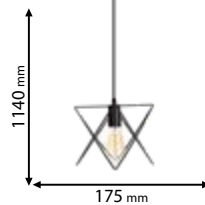

Lamps
Not Included

955IDA1/BL

Type: Pendant lamp
Body colour: Black
Material: Metal
Max.: 40W

Scan QR code for 3D models,
IES files & price.

Download from www.elmarkholding.eu or for mobile from

or

Recommended bulb