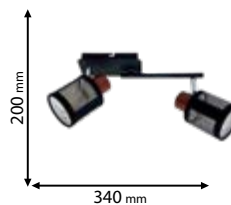

CE

Scan QR code for 3D models,
IES files & price.

Lamps
Not Included

955DELIA3/BL

Type: Ceiling spot lamp
Body colour: Black & Red
amber
Material: Iron + PVC + cotton
cloth
Max.: 3x40W

Lamps
Not Included

955DELIA2/BL