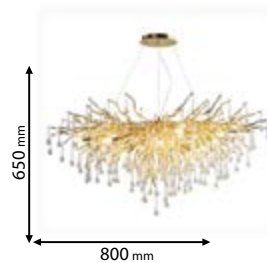

955CARLOS10

Type: Chandelier
Body colour: Gold
Material: Aluminum +
Crystals
Max.: 10x11W

Lamps
Not Included

13xG9

955ANDREW13

Type: Chandelier
Body colour: Gold
Material: Aluminum +
Crystals
Max.: 13x11W

Scan QR code for 3D models,
IES files & price.