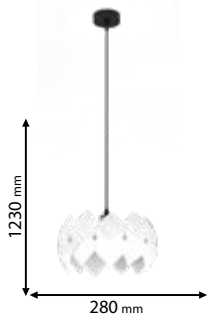

955ROCCO1/WH

Type: Pendant lamp
Body colour: White
Material: Metal + PP
Max.: 25W

Scan QR code for 3D models, IES files & price.

IP20

~230V

RoHS

CE