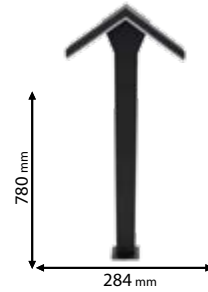

Type: LED path light
Power: 10W
Lumens: 800lm
Efficiency: 80lm/W
Body colour: Graphite black
Material: Aluminum + PC

5 YEARS TOTAL WARRANTY
+ 3 standard
2 extended

IP54

~230V

SMD
2835

>20000

Ra≥80

EMC

Scan QR code for 3D models,
IES files & price.