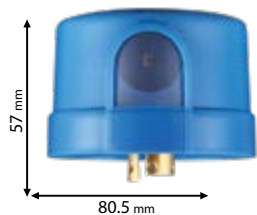

99DS305

Type: Light control sensor ST305-3
Rated current: 10A
Ambient light: <5- 15lux

IP44