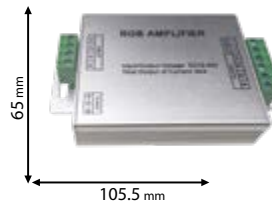

99RGBAMPLIFIER2

Type: RGB amplifier
3x144W/288W
Current: 4A (each channel)
Voltage: 12-24V
Height: 25 mm