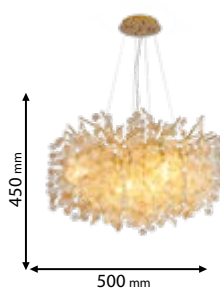

Type: Chandelier
Body colour: Gold
Material: Aluminum + Crystals
Max.: 6x11W

Scan QR code for 3D models, IES files & price.