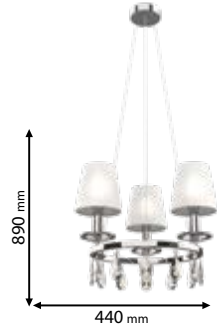

CE

Lamps
Not Included

955BARBARA6

Type: Pendant lamp
Body colour: Chrome & White
Material: Iron + Fabric + Crystal
Max.: 6x40W

Lamps
Not Included

955BARBARA3

Type: Pendant lamp
Body colour: Chrome & White
Material: Iron + Fabric + Crystal
Max.: 3x40W