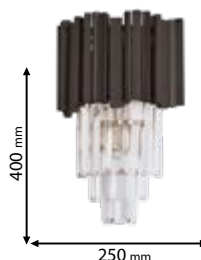

Lamps Not Included  2xE14

955PERCY2W/GD

Type: Wall lamp
Body colour: Gold
Material: Stainless Steel
+ Crystals
Max.: 2x40W

Lamps Not Included  2xE14

955PERCY2W/BL

Type: Wall lamp
Body colour: Black
Material: Stainless Steel
+ Crystals
Max.: 2x40W