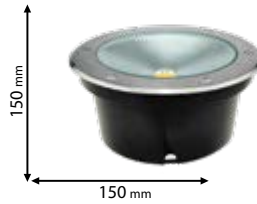

Type: Ground recessed fixture
Power: 15W
Lumens: 1200lm
Efficiency: 80lm/W
Body colour: Black
Height: 90 mm
Material: Stainless steel + Aluminum + Tempered glass

warm WHITE 3000K
96RAY20/WW
neutral WHITE 4000K
96RAY20/W