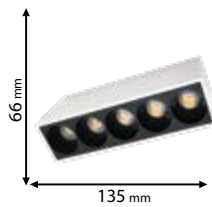

SURFACE LINEAR LIGHTS

92EL141030/WHBK
warm WHITE
3000K

92EL141040/WHBK
neutral WHITE
4000K

Type: Surface LED COB linear light
Power: 10W
Lumens: 800lm
Efficiency: 80lm/W
Body colour: White & Black
Material: Aluminum
Mounting: Surface

92EL142030/WHBK
warm WHITE
3000K

92EL142040/WHBK
neutral WHITE
4000K