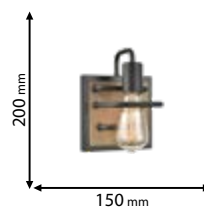

955SILVIA2W/BL

Type: Wall lamp
Body colour: Matt black &
Wood
Material: Metal + Wood
Max.: 2x40W

Lamps
Not Included

955SILVIA1W/BL

Type: Wall lamp
Body colour: Matt black &
Wood
Material: Metal + Wood
Max.: 40W