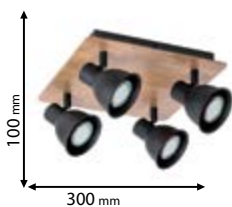

~230V

RoHS

CE

Click on the image
& view the price

Lamps
Not Included

955RIKO4

Type: Ceiling spot lamp
Body colour: Wood & Black
Material: Metal + Wood
Max.: 4x35W

Lamps
Not Included