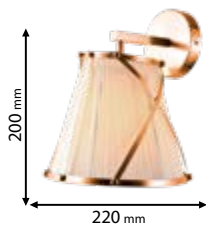

Type: Wall lamp
Body colour: Gold
Material: Metal + fabric
Max.: 40W

Lamps Not Included 1xE27