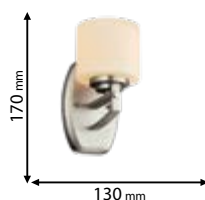

Type: Wall lamp
Body colour: Sand nickel
Material: Metal and glass shade
Max.: 40W

Scan QR code for 3D models,
IES files & price.

Download from www.elmarkholding.eu or for mobile from

or