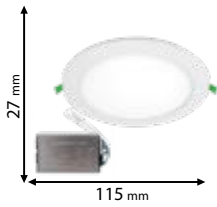

Type: LED panel
Power: 7W
Lumens: 660lm
Efficiency: 94lm/W
Emergency time: ≥3h
Body colour: White
Cut size: 100-110 mm
Material: Polycarbonate

IP65