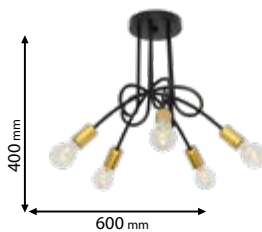

Type: Chandelier
Body colour: Gold
Material: Metal
Max.: 5x40W

Lamps
Not Included

955MYA3