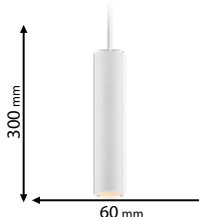

93TL292L15WW/WH
warm WHITE
2700K
93TL292L15W/WH
neutral WHITE
4000K

Type: Two lines track light - hanging
Power: 15W
Lumens: 1500lm
Efficiency: 100lm/W
Body colour: White
Material: Aluminum

5 YEARS TOTAL WARRANTY
+ 3 standard
2 extended

IP40

~230V

Ra≥80

EMC

RoHS COMPLIANT

CE

Scan QR code for 3D models, IES files & price.