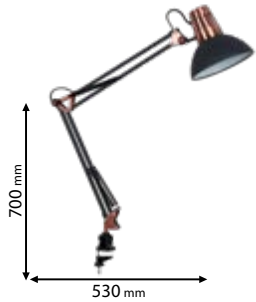

955LUKE1T/BK

955LUKE1T/WH

955ALEGRA1T

Click on the image
& view the price

Lamps
Not Included

955LUKE1T/BK

Type: Table lamp
Body colour: Sand black & Copper
Material: Metal
Max.: 40W

Lamps
Not Included