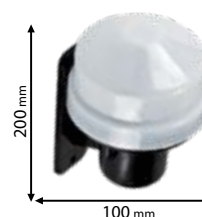

Type: Light control sensor ST302
Rated current: 6A
Ambient light: <5 - 50lux
(adjustable)