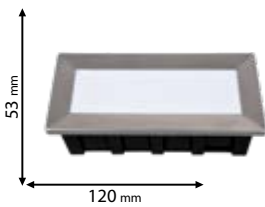

Type: LED recessed light
Power: 1.5W
Lumens: 55/32lm
Body colour: Grey
Material: Stainless steel + Aluminum
Operating temperature: -20°C/+65°C
+ Additional decorative grid