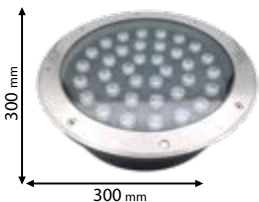

Type: Ground recessed fixture
Rated voltage: 220V
Power: 36W
Lumens: 3200lm
Efficiency: 89lm/W
Body colour: Grey
Height: 90 mm
Material: Aluminum + Tempered glass

LED Δ 45° **F** warm WHITE 3000K
neutral WHITE 4000K

96GRF1/364524WW
96GRF1/364524