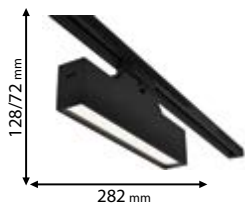

93K302L12CCT/BL

Type: Two lines track light
Power: 12W
Lumens: 840lm
Efficiency: 70lm/W
Rail connectors: 1pc
Body colour: Black
Material: Aluminum

*CCT Colour Temperature adjustable

LED warm WHITE 3000K neutral WHITE 4000K cold WHITE 5700K SETTABLE **G**

120°