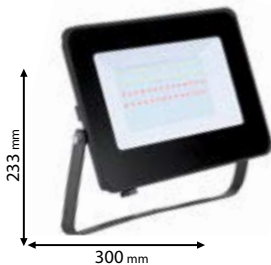

98LYRA50RGB

Type: LED Floodlight
Power: 50W
Body colour: Black
Material: Aluminum casting +
Tempered glass
LED driver: Mounted in the body
Remote-controlled distance:
6-8m