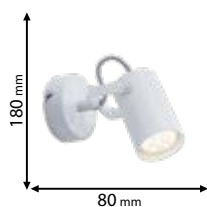

Lamps Not Included 2xGU10

955IZZY2/WH

Type: Ceiling spot lamp
Body colour: White
Material: Metal
Max.: 2x50W

Lamps Not Included 1xGU10

955IZZY1/WH

Type: Wall spot lamp
Body colour: White
Material: Metal
Max.: 50W