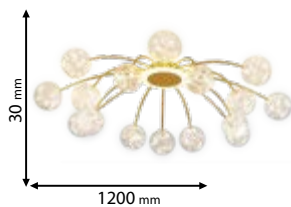

Type: Chandelier
Power: 65W
Lumens: 6000lm
Body colour: Gold
Material: Metal + Glass