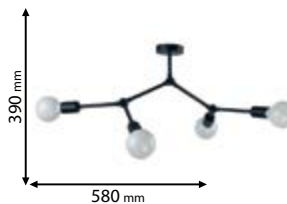

955ARTE4/BL

Type: Chandelier
Body colour: Black
Material: Metal
Max.: 4x40W

Scan QR code for 3D models,
IES files & price.

Download ELMARK BUSINESS APP

from www.elmarkholding.eu or for mobile from

or