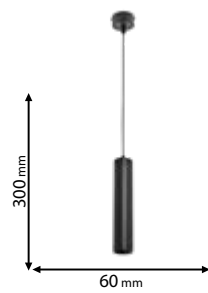

93TL291L15W/BL

Type: Pendant lamp
Power: 15W
Lumens: 1500lm
Body colour: Black
Material: Aluminum