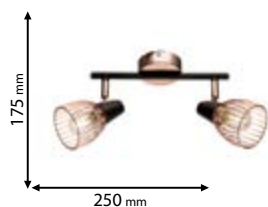

955AMBIX4

Type: Ceiling spot lamp
Body colour: Black & Copper
Material: Metal
Max.: 4x40W

Lamps
Not Included

2xE14

955AMBIX2

Type: Ceiling spot lamp
Body colour: Black & Copper
Material: Metal
Max.: 2x40W

5 YEARS TOTAL WARRANTY
+ 3 standard
2 extended