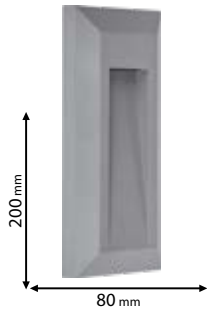

WALL LAMPS, IP65

Type: LED wall light
Power: 1W
Lumens: 30lm
Body colour: Grey
Material: UV resistant ABS+ PC

UV resistant