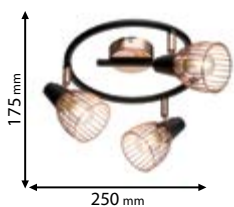

955AMBIX3

Type: Ceiling spot lamp
Body colour: Black & Copper
Material: Metal
Max.: 3x40W

Lamps
Not Included

955AMBIX1W

Type: Wall spot lamp
Body colour: Black & Copper
Material: Metal
Max.: 40W

Scan QR code for 3D models,
IES files & price.