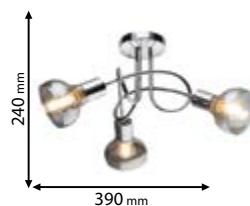

Type: Ceiling spot lamp
Body colour: Chrome &
Smoked glass
Material: Metal + Glass
Max.: 5x40W

Lamps
Not Included

3xE14

955ADDY31/CH

Type: Ceiling spot lamp
Body colour: Chrome &
Smoked glass
Material: Metal + Glass
Max.: 3x40W