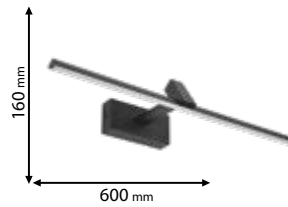

Type: LED picture light
Power: 12W
Lumens: 780lm
Efficiency: 65lm/W
Body colour: Black
Material: Iron + Aluminum + Acrylic