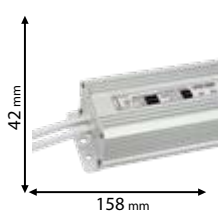

Type: 12V DC Driver Slim Series
Power: 60W
Input Voltage: 90-264V AC/
50-60Hz
Output voltage: 12V DC
Output Current: 5A
Height: 22mm

12V DC