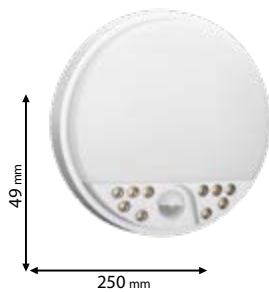

IP40

~230V

SMD 2835

30000h

Ra≥80

EMC

Scan QR code for 3D models, IES files & price.