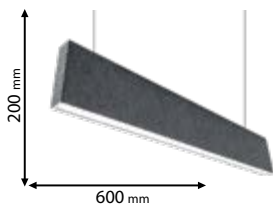

Type: Acoustic LED profile
Power: 20W
Lumens: 1600lm
Efficiency: 80lm/W
Body colour: Black | White | Grey
Width: 55 mm
Driver: 42V SELV
Light Source: Samsung
Mounting: Hanging
Material: Aluminum + PC