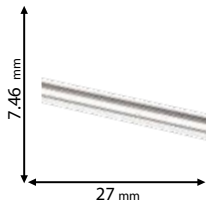

93USMR1SM/WH

Type: 48V Ultra Slim Surface
Magnetic Track Rail for
Magnetic LED Lights EL-US Series
Colour: White
Length: 1000 mm
Height: 7.46 mm
Mounting: Surface
Material: Aluminum

93USMR2SM/WH

Type: 48V Ultra Slim Surface
Magnetic Track Rail for
Magnetic LED Lights EL-US Series
Colour: White
Length: 2000 mm
Height: 7.46 mm
Mounting: Surface
Material: Aluminum