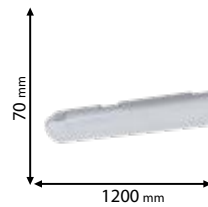

neutral WHITE
4000K
cold WHITE
6500K

9BR40LED
9BR40LEDCW

Type: LED fixture with clips and cable gland*
Power: 40W
Lumens: 3800lm
Efficiency: 95lm/W
Body colour: Grey
Material: PC