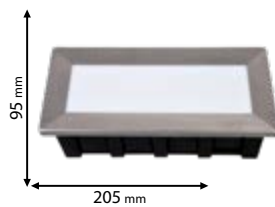

Type: LED recessed light
Power: 3.5W
Lumens: 187/165lm
Body colour: Grey
Material: Stainless steel + Aluminum
Operating temperature: -20°C/+65°C
+ Additional decorative grid