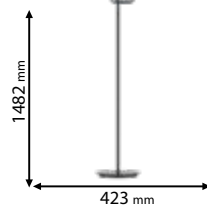

Type: Floor lamp
Body colour: Matt black
Material: Metal
Max.: 3x40W

Scan QR code for 3D models,
IES files & price.

Recommended bulb

E27

page 743

955ROY1F

955KILIE1

5 YEARS TOTAL WARRANTY
+ 3 standard
2 extended