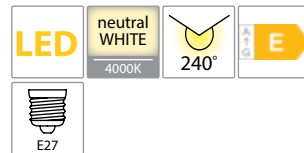

99LED584HE

Type: LED lamp PEAR A60 high efficiency
Power: 8W
Lumens: 960lm
Efficiency: 120lm/W
Lamp holder: E27